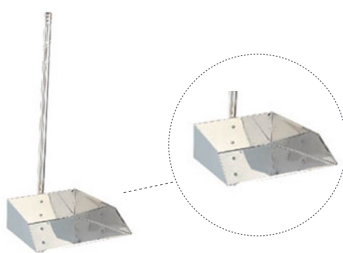

Stainless Steel Dustpan with Handle

Product Code	Dimension
07-002-00031(XX)	28 x 22 x 60cm