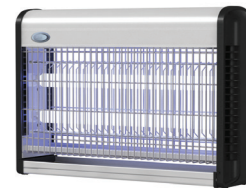

Electric Insect Killer

Product Code	Dimension	Capacity	Elec. Spec.
07-001-00003	39.5 x 8.6 x 32cm	80m²	230V / 50Hz / 40W
07-001-00004	65 x 8.6 x 32cm	150m²	230V / 50Hz / 40W