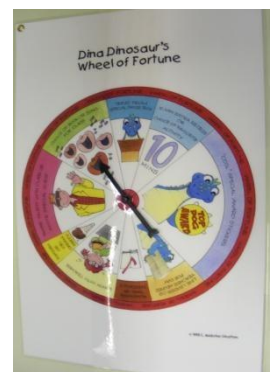

Dinosaur Button Set (175 total) €95

T-shirt (Wally or IY logo in S,M,L) €20

Ink Stamps (Wally or Dina) €12

Rulers (Set of 10) €12

Pencils (Set of 10) €12

Tote Bag €35

Dina School Hat €15

Sherlock Holmes Hat €14