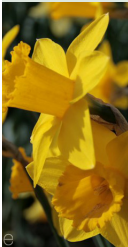

Yellow Trumpet Daffodils

Bulb Size	Description	Height	Blooms	£ Per 25kg 1-4 bags	£ Per 25kg 5+ bags
Best Seller	12/14cm Very soft yellow, large flowers	40cm	early March	00.00	00.00
Carlton	12/14cm Soft clear yellow frilled crown	40cm	late March	00.00	00.00
Camelot	12/14cm Large rounded petals of golden yellow	45cm	March	00.00	00.00
Dutch Master	12/14cm Deep golden yellow	45cm	March	00.00	00.00
Golden Anniversary	12/14cm Golden yellow, deeper gold trumpet	45cm	Mid March	00.00	00.00
King Alfred	12/14cm Golden yellow. Medium large	35cm	late March	00.00	00.00
Mill Green	12/14cm Yellow early stages before turning green	35cm	early March	00.00	00.00
St. Keverne	12/14cm Clear yellow perianth, deeper gold cup	45cm	March	00.00	00.00
Tamara	12/14cm Large yellow, very early	40cm	late February	00.00	00.00