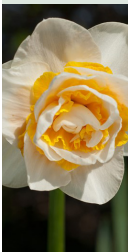

Double Narcissi

	Bulb Size	Description	Plant Height	Blooms	£ Per 50	£ Per 250	£ Per 1000
Bridal Crown	12/14cm	Multiheaded, pure white.	40cm	mid April	00.00	00.00	00.00
Cheerfulness	12/14cm	Double white	35cm	April	00.00	00.00	00.00
Double Dee	12/14cm	White, apricot centre	40cm	April	00.00	00.00	00.00
Golden Ducat	12/14cm	(Double King Alfred). Golden yellow	35cm	late March	00.00	00.00	00.00
Hollands Chase	12/14cm	Primrose yellow, slightly darker centre.	35cm	April	00.00	00.00	00.00
Sir Winston Churchill	12/14cm	(Double Geranium) White, orange centre	35cm	mid April	00.00	00.00	00.00
Tahiti	12/14cm	Golden yellow, orange-red centre	40cm	April	00.00	00.00	00.00
White Lion	12/14cm	Cream outer petals, centre yellow/cream	35cm	April	00.00	00.00	00.00
Yellow Cheerfulness	12/14cm	Double primrose yellow	35cm	mid April	00.00	00.00	00.00