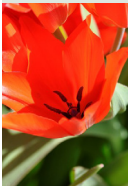

Tulip (Kaufmanniana) (Botanical)

	Bulb Size	Description	Plant Height	Blooms	£ Per 25	£ Per 50	£ Per 250	£ Per 1000
Corona	10/11cm	Red exterior, pale yellow inside	25cm	early April	00.00	00.00	00.00	00.00
Fashion	10/11cm	Pinky red with pale edge	25cm	March	00.00	00.00	00.00	00.00
Giuseppe Verdi	10/11cm	Yellow, striped red	20cm	early April	00.00	00.00	00.00	00.00
Hearts Delight	10/11cm	Carmine red, edged pale rose	20cm	March	00.00	00.00	00.00	00.00
Johann Strauss	10/11cm	White, striped red	20cm	March	00.00	00.00	00.00	00.00
Scarlet Baby	10/11cm	Scarlet	20cm	March	00.00	00.00	00.00	00.00
Showwinner	10/11cm	Cardinal red	15cm	mid March	00.00	00.00	00.00	00.00
Stresa	10/11cm	Blood red & buttercup yellow, red inner	25cm	March	00.00	00.00	00.00	00.00

Tulip (Fosteriana) (Botanical)

	Bulb Size	Description	Plant Height	Blooms	£ Per 25	£ Per 50	£ Per 250	£ Per 1000
Apricot Emperor	10/11cm	Greeny-yellow spreading deep apricot	35cm	April	00.00	00.00	00.00	00.00
Candella	10/11cm	Golden yellow	35cm	April	00.00	00.00	00.00	00.00
Concerto	10/11cm	Sulphur white	20cm	late March	00.00	00.00	00.00	00.00
Exotic Emperor	10/11cm	Creamy-white, flushed with green	40cm	April	00.00	00.00	00.00	00.00
Flaming Purissima	10/11cm	White with rose flames at edges	35cm	mid April	00.00	00.00	00.00	00.00
Madame Lefebvre	10/11cm	Vermilion red	35cm	April	00.00	00.00	00.00	00.00
Orange Emperor	10/11cm	Carrot orange	40cm	late April	00.00	00.00	00.00	00.00
Purissima	10/11cm	Milky white	35cm	April	00.00	00.00	00.00	00.00
Sweetheart	10/11cm	Flamed lemon yellow, edged white	40cm	April	00.00	00.00	00.00	00.00
Emperor Tulip Mixed	10/11cm	Mixed colours	35cm	April	00.00	00.00	00.00	00.00

Tulip (Greigii) (Botanical)