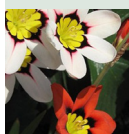

Sparaxis

	Bulb Size	Description	Plant Height	Blooms	£ Per 100	£ Per 1000
Superfine mixture	5/6cm	Mixed colours	30cm	July-August	00.00	00.00