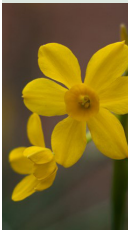

Jonquilla Narcissi

	Bulb Size	Description	Plant Height	Blooms	£ Per 50	£ Per 250	£ Per 1000
Baby Moon	10/12cm	Lemon yellow, 2-3 flowers per stem	15cm	late April	00.00	00.00	00.00
Bell Song	10/12cm	White, pink cup, 2-3 flowers per stem	30cm	April	00.00	00.00	00.00
MartINETTE	10/12cm	Up to 6 yellow/red flowers per stem	30cm	March	00.00	00.00	00.00
Pipit	10/12cm	Soft lemon, crown/base ageing white	25cm	April	00.00	00.00	00.00
Pueblo	10/12cm	White petals and a lemon cup	30cm	April	00.00	00.00	00.00
Quail	10/12cm	2-3 golden yellow flowers per stem	32cm	April	00.00	00.00	00.00
Sailboat	10/12cm	White petals with a buttermilk cup	30cm	March-April	00.00	00.00	00.00
Sweetness	10/12cm	Golden yellow, 3-5 flowers per stem	35cm	April	00.00	00.00	00.00