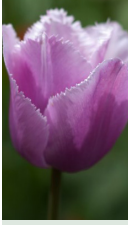

Tulip (Fringed)

	Bulb Size	Description	Plant Height	Blooms	£ Per 25	£ Per 50	£ Per 250	£ Per 1000
Blue Heron	10/11cm	Violet-purple, inner petals violet	60cm	early May	00.00	00.00	00.00	00.00
Burgundy Lace	10/11cm	Wine red with crystal like fringe	60cm	mid May	00.00	00.00	00.00	00.00
Curly Sue	10/11cm	Dark purple-red	45cm	late April	00.00	00.00	00.00	00.00
Fancy Frills	10/11cm	White bottom half with rose pink top half	45cm	May	00.00	00.00	00.00	00.00
Hamilton	10/11cm	Yellow with crystal like fringe	60cm	May	00.00	00.00	00.00	00.00
Swan Wings	10/11cm	Pure white with crystal like fringe	55cm	May	00.00	00.00	00.00	00.00
Fringed Mixture	10/11cm	Mixed fringed tulips	45-60cm	May	00.00	00.00	00.00	00.00