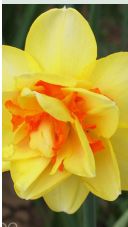

Double Daffodils

Bulb Size	Description	Height	Blooms	£ Per 25kg 1-4 bags	£ Per 25kg 5+ bags
Cheerfulness	12/14cm Medium large, double white scented flowers.	35cm	April	00.00	00.00
Double Dee	12/14cm Crisp white mixed with apricot centre	40cm	April	00.00	00.00
Golden Ducat	12/14cm Golden yellow (Double King Alfred)	35cm	late March	00.00	00.00
Hollands Chase	12/14cm Primrose yellow, slightly darker centre.	35cm	April	00.00	00.00
Sir Winston Churchill	12/14cm (Double Geranium) White, orange/red centre	35cm	mid April	00.00	00.00
Tahiti	12/14cm Golden yellow, orange red centre	40cm	April	00.00	00.00
White Lion	12/14cm Cream outer petals, centre yellow/cream	35cm	April	00.00	00.00
Yellow Cheerfulness	12/14cm Medium large, double primrose yellow	35cm	April	00.00	00.00