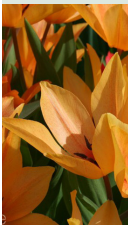

Bulb Size	Description	Plant Height	Blooms	£ Per 25	£ Per 50	£ Per 250	£ Per 1000
Bakeri Lilac Wonder	10/11cm	Lilac flower with yellow base	25cm	late April	00.00	00.00	00.00	00.00
Chrysantha	10/11cm	Red with yellow interior	20cm	April	00.00	00.00	00.00	00.00
Dasystemon (Tulipa Tarda)	10/11cm	Yellow and white (bunch flowering)	10cm	April	00.00	00.00	00.00	00.00
Hageri	10/11cm	Deep red with a greenish tinge	20cm	April	00.00	00.00	00.00	00.00
Humilis Lilliput	10/11cm	Deep magenta pink, dark blue centre	15cm	March	00.00	00.00	00.00	00.00
Linifolia	10/11cm	Scarlet	10cm	April/May	00.00	00.00	00.00	00.00
Little Beauty	10/11cm	Reddish pink, blue centre	10cm	March	00.00	00.00	00.00	00.00
Pulchella Little Princess	10/11cm	Deep salmon, black centre	20cm	April	00.00	00.00	00.00	00.00
Persian Pearl	10/11cm	Magenta rose with greenish tint	10cm	April	00.00	00.00	00.00	00.00
Praestans Fusilier	10/11cm	Vermilion scarlet. 3-5 flowers per stem	20cm	April	00.00	00.00	00.00	00.00
Praestans Shogun	10/11cm	Orange yellow with red streaks	20cm	April	00.00	00.00	00.00	00.00
Praestans Unicorn	10/11cm	Red. Multiheaded with variegated leaf	25cm	April	00.00	00.00	00.00	00.00
Saxatalis	10/11cm	Rose lilac, yellow base, multiheaded	30cm	April	00.00	00.00	00.00	00.00
Sylvestris	10/11cm	Yellow with greenish shading	30cm	April	00.00	00.00	00.00	00.00
Turkestanica	10/11cm	White, yellow base, multiheaded	20cm	March	00.00	00.00	00.00	00.00
Urumiensis	10/11cm	Yellow, olive green and red reverse	12cm	April	00.00	00.00	00.00	00.00
Violacea	10/11cm	Purple rose	10cm	April	00.00	00.00	00.00	00.00