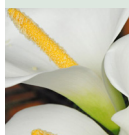

Zantedeschia

	Bulb Size	Description	Plant Height	Blooms	£ Per 10	£ Per 100
Aethiopica	12/14cm	Pure white	100cm	May-July	00.00	00.00