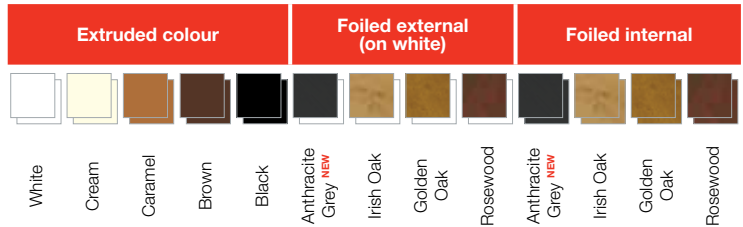

Product Code	Product Description	Extruded colour					Foiled external (on white)				Foiled internal			
		White	Cream	Caramel	Brown	Black	Anthracite Grey new	Irish Oak	Golden Oak	Rosewood	Anthracite Grey new	Irish Oak	Golden Oak	Rosewood
CRS8223	S4 Victorian top cap	✓	✓	✗	✗	✗	✓*	✓K	✓	✓	✗	✗	✗	✗
CRS8224LH	S1 Victorian half top cap LH	✓	✓	✗	✗	✗	✓*	✓K	✓	✓	✗	✗	✗	✗
CRS8224RH	S1 Victorian half top cap RH	✓	✓	✗	✗	✗	✓*	✓K	✓	✓	✗	✗	✗	✗
CRS8225LH	S2 Victorian half top cap LH	✓	✓	✗	✗	✗	✓*	✓K	✓	✓	✗	✗	✗	✗
CRS8225RH	S2 Victorian half top cap RH	✓	✓	✗	✗	✗	✓*	✓K	✓	✓	✗	✗	✗	✗
CRS8226LH	S3 Victorian half top cap LH	✓	✓	✗	✗	✗	✓*	✓K	✓	✓	✗	✗	✗	✗
CRS8226RH	S3 Victorian half top cap RH	✓	✓	✗	✗	✗	✓*	✓K	✓	✓	✗	✗	✗	✗
CRS8227LH	S4 Victorian half top cap LH	✓	✓	✗	✗	✗	✓*	✓K	✓	✓	✗	✗	✗	✗
CRS8227RH	S4 Victorian half top cap RH	✓	✓	✗	✗	✗	✓*	✓K	✓	✓	✗	✗	✗	✗
CRS8228	S1 Victorian bottom cap	✓	✓	✗	✗	✗	✗	✗	✗	✓	✓K	✓	✓	
CRS8229	S2 Victorian bottom cap	✓	✓	✗	✗	✗	✗	✗	✗	✓	✓K	✓	✓	
CRS8230LH	S1 Victorian half bottom cap LH	✓	✓	✗	✗	✗	✗	✗	✗	✓	✓K	✓	✓	
CRS8230RH	S1 Victorian half bottom cap RH	✓	✓	✗	✗	✗	✗	✗	✗	✓	✓K	✓	✓	
CRS8231LH	S2 Victorian half bottom cap LH	✓	✓	✗	✗	✗	✗	✗	✗	✓	✓K	✓	✓	
CRS8231RH	S2 Victorian half bottom cap RH	✓	✓	✗	✗	✗	✗	✗	✗	✓	✓K	✓	✓	
CRS8232	Victorian 25 rad end bottom cap	✓	✓	✗	✗	✗	✗	✗	✗	✓	✓K	✓	✓	
CRS8236	Jacobean finial and cresting	✓	✓	✓	✓	✗	✗	✗	✗	✗	✗	✗	✗	
CRS8237	Jacobean cresting	✓	✓	✓	✓	✗	✗	✗	✗	✗	✗	✗	✗	
CRS8240	S1 Edwardian top cap	✓	✓	✗	✗	✗	✓*	✓K	✓	✓	✗	✗	✗	✗
CRS8241	S2 Edwardian top cap	✓	✓	✗	✗	✗	✓*	✓K	✓	✓	✗	✗	✗	✗
CRS8242	S3 Edwardian top cap	✓	✓	✗	✗	✗	✓*	✓K	✓	✓	✗	✗	✗	✗
CRS8243	S4 Edwardian top cap	✓	✓	✗	✗	✗	✓*	✓K	✓	✓	✗	✗	✗	✗
CRS8244LH	S1 Edwardian half top cap LH	✓	✓	✗	✗	✗	✓*	✓K	✓	✓	✗	✗	✗	✗
CRS8244RH	S1 Edwardian half top cap RH	✓	✓	✗	✗	✗	✓*	✓K	✓	✓	✗	✗	✗	✗
CRS8245LH	S2 Edwardian half top cap LH	✓	✓	✗	✗	✗	✓*	✓K	✓	✓	✗	✗	✗	✗
CRS8245RH	S2 Edwardian half top cap RH	✓	✓	✗	✗	✗	✓*	✓K	✓	✓	✗	✗	✗	✗
CRS8246LH	S3 Edwardian half top cap LH	✓	✓	✗	✗	✗	✓*	✓K	✓	✓	✗	✗	✗	✗
CRS8246RH	S3 Edwardian half top cap RH	✓	✓	✗	✗	✗	✓*	✓K	✓	✓	✗	✗	✗	✗
CRS8247LH	S4 Edwardian half top cap LH	✓	✓	✗	✗	✗	✓*	✓K	✓	✓	✗	✗	✗	✗
CRS8247RH	S4 Edwardian half top cap RH	✓	✓	✗	✗	✗	✓*	✓K	✓	✓	✗	✗	✗	✗
CRS8248	S1 Edwardian bottom cap	✓	✓	✗	✗	✗	✗	✗	✗	✓	✓K	✓	✓	
CRS8249	Edwardian 25° rad end bottom cap	✓	✓	✗	✗	✗	✗	✗	✗	✓	✓K	✓	✓	
CRS8250LH	S1 Edwardian half bottom cap LH	✓	✓	✗	✗	✗	✗	✗	✗	✓	✓K	✓	✓	
CRS8250RH	S1 Edwardian half bottom cap RH	✓	✓	✗	✗	✗	✗	✗	✗	✓	✓K	✓	✓	
CRS8253LH	Gullwing bottom capping LH	✓	✓	✗	✗	✗	✗	✗	✗	✓	✓K	✓	✓	
CRS8253RH	Gullwing bottom capping LH	✓	✓	✗	✗	✗	✗	✗	✗	✓	✓K	✓	✓	
CRS8254LH	Deep skirt half top cap LH	✓	✓	✗	✗	✗	✓*	✓K	✓	✓	✗	✗	✗	✗
CRS8254RH	Deep skirt half top cap RH	✓	✓	✗	✗	✗	✓*	✓K	✓	✓	✗	✗	✗	✗
CRS8255	Decorative ring beam external 90° corner	✓	✓	✓	✓	✗	✓*	✓K	✗	✗	✗	✗	✗	✗
CRS8256	Decorative ring beam internal 90° corner	✓	✓	✓	✓	✗	✓*	✓K	✗	✗	✗	✗	✗	✗