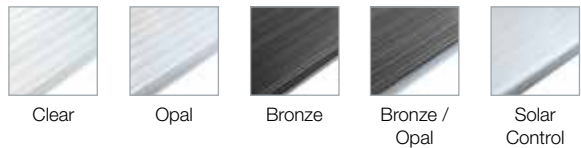

POLYCARBONATE COLOURS