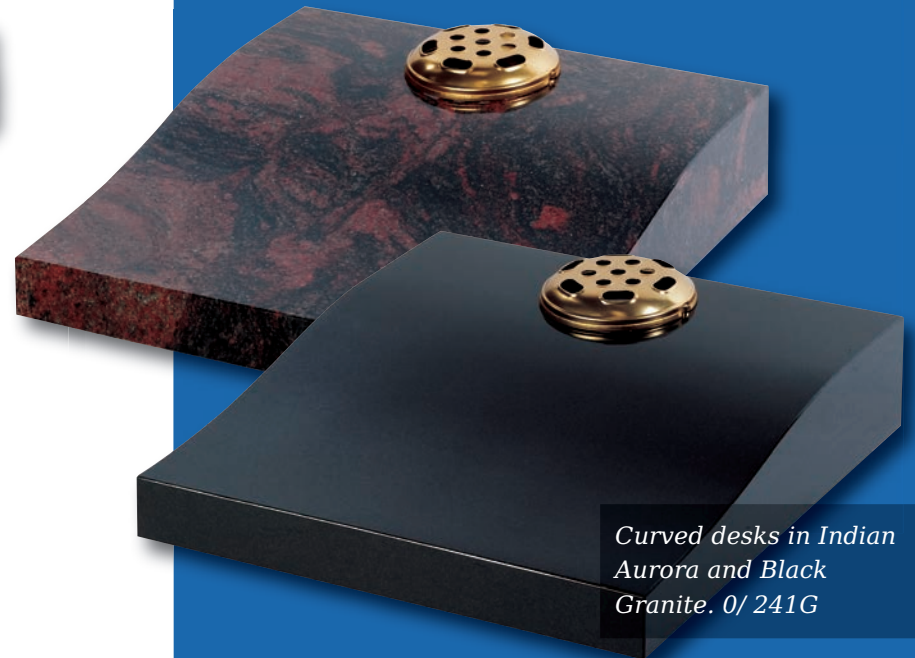

*Curved desks in Indian
Aurora and Black
Granite. 0/ 241G*