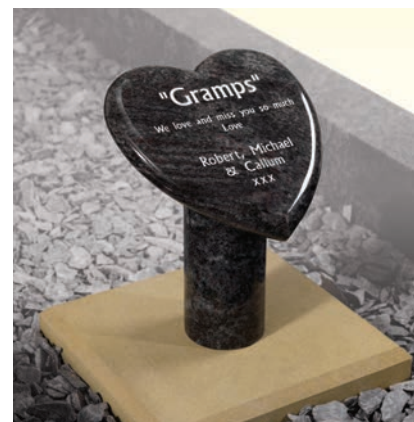

Heart

Rounded edges give a cushioned effect to this pedestal mounted Lavender Blue granite plaque