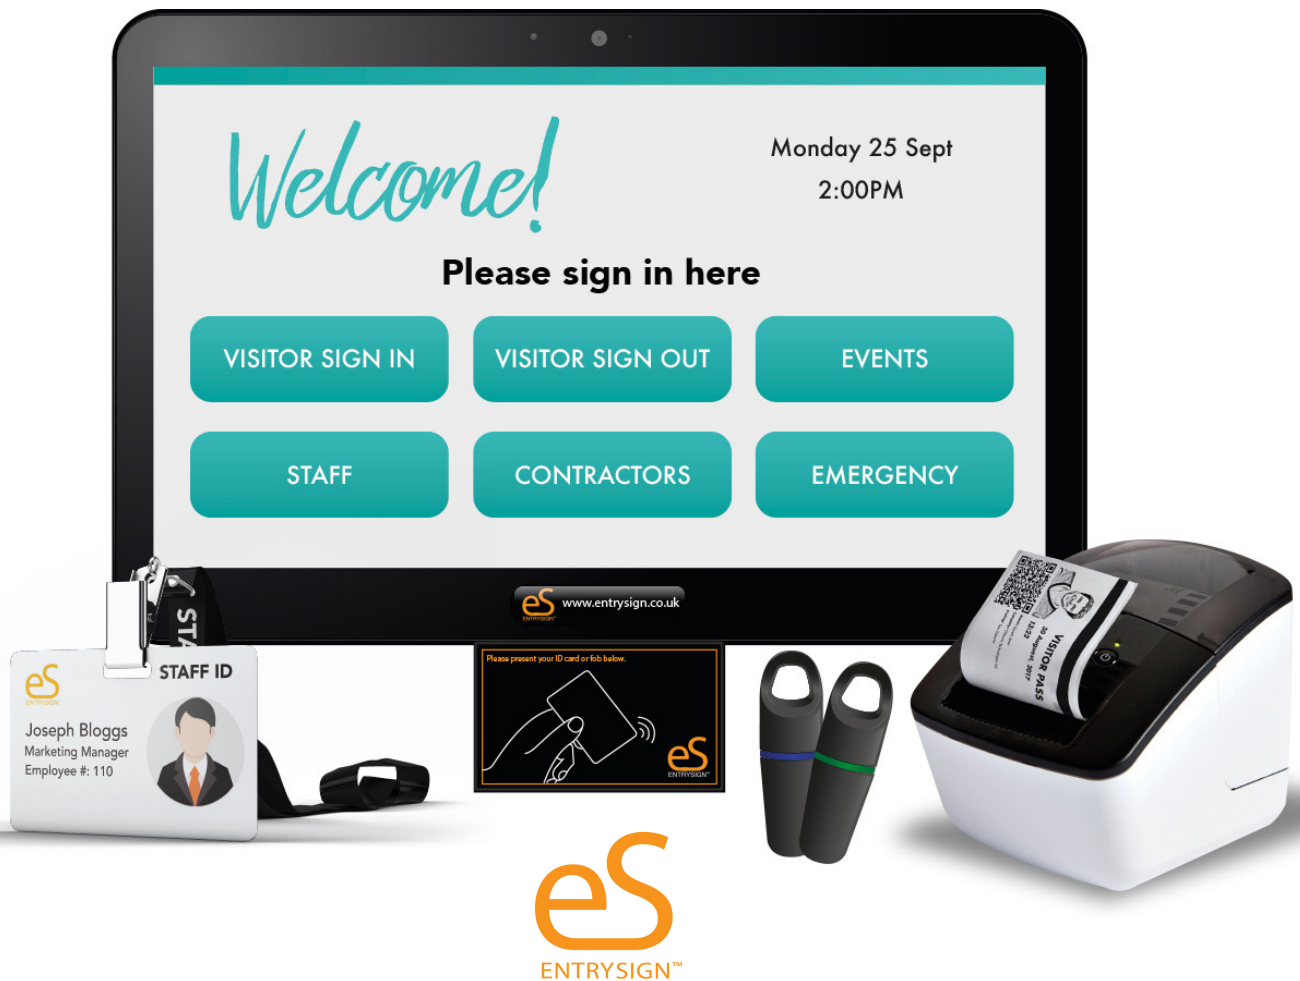

Upgrade Your Visitor Management System So That Signing In & Out Is As Easy As 1, 2, 3

Visitor Management

Checking visitors in and out has never been easier. Quick and easy visitor management with self-service touchscreen sign in/out.

Data Compliance

EntrySign's data management features helps your organisation to comply with data protection legislation, such as GDPR. EntrySign's new V5 software is configurable to accommodate most policies and procedures.

Evacuation Report

When an emergency situation occurs you can make sure everyone is accounted for. One click fire evacuation reports can be relayed to multiple printers and/or email addresses, and our EntrySign LIVE service provides a real-time cloud roll call.

Safeguarding

Safeguard your organisation with the ability to look up historical data and even view photographs of your visitors and contractors quickly and easily, at any point in time.