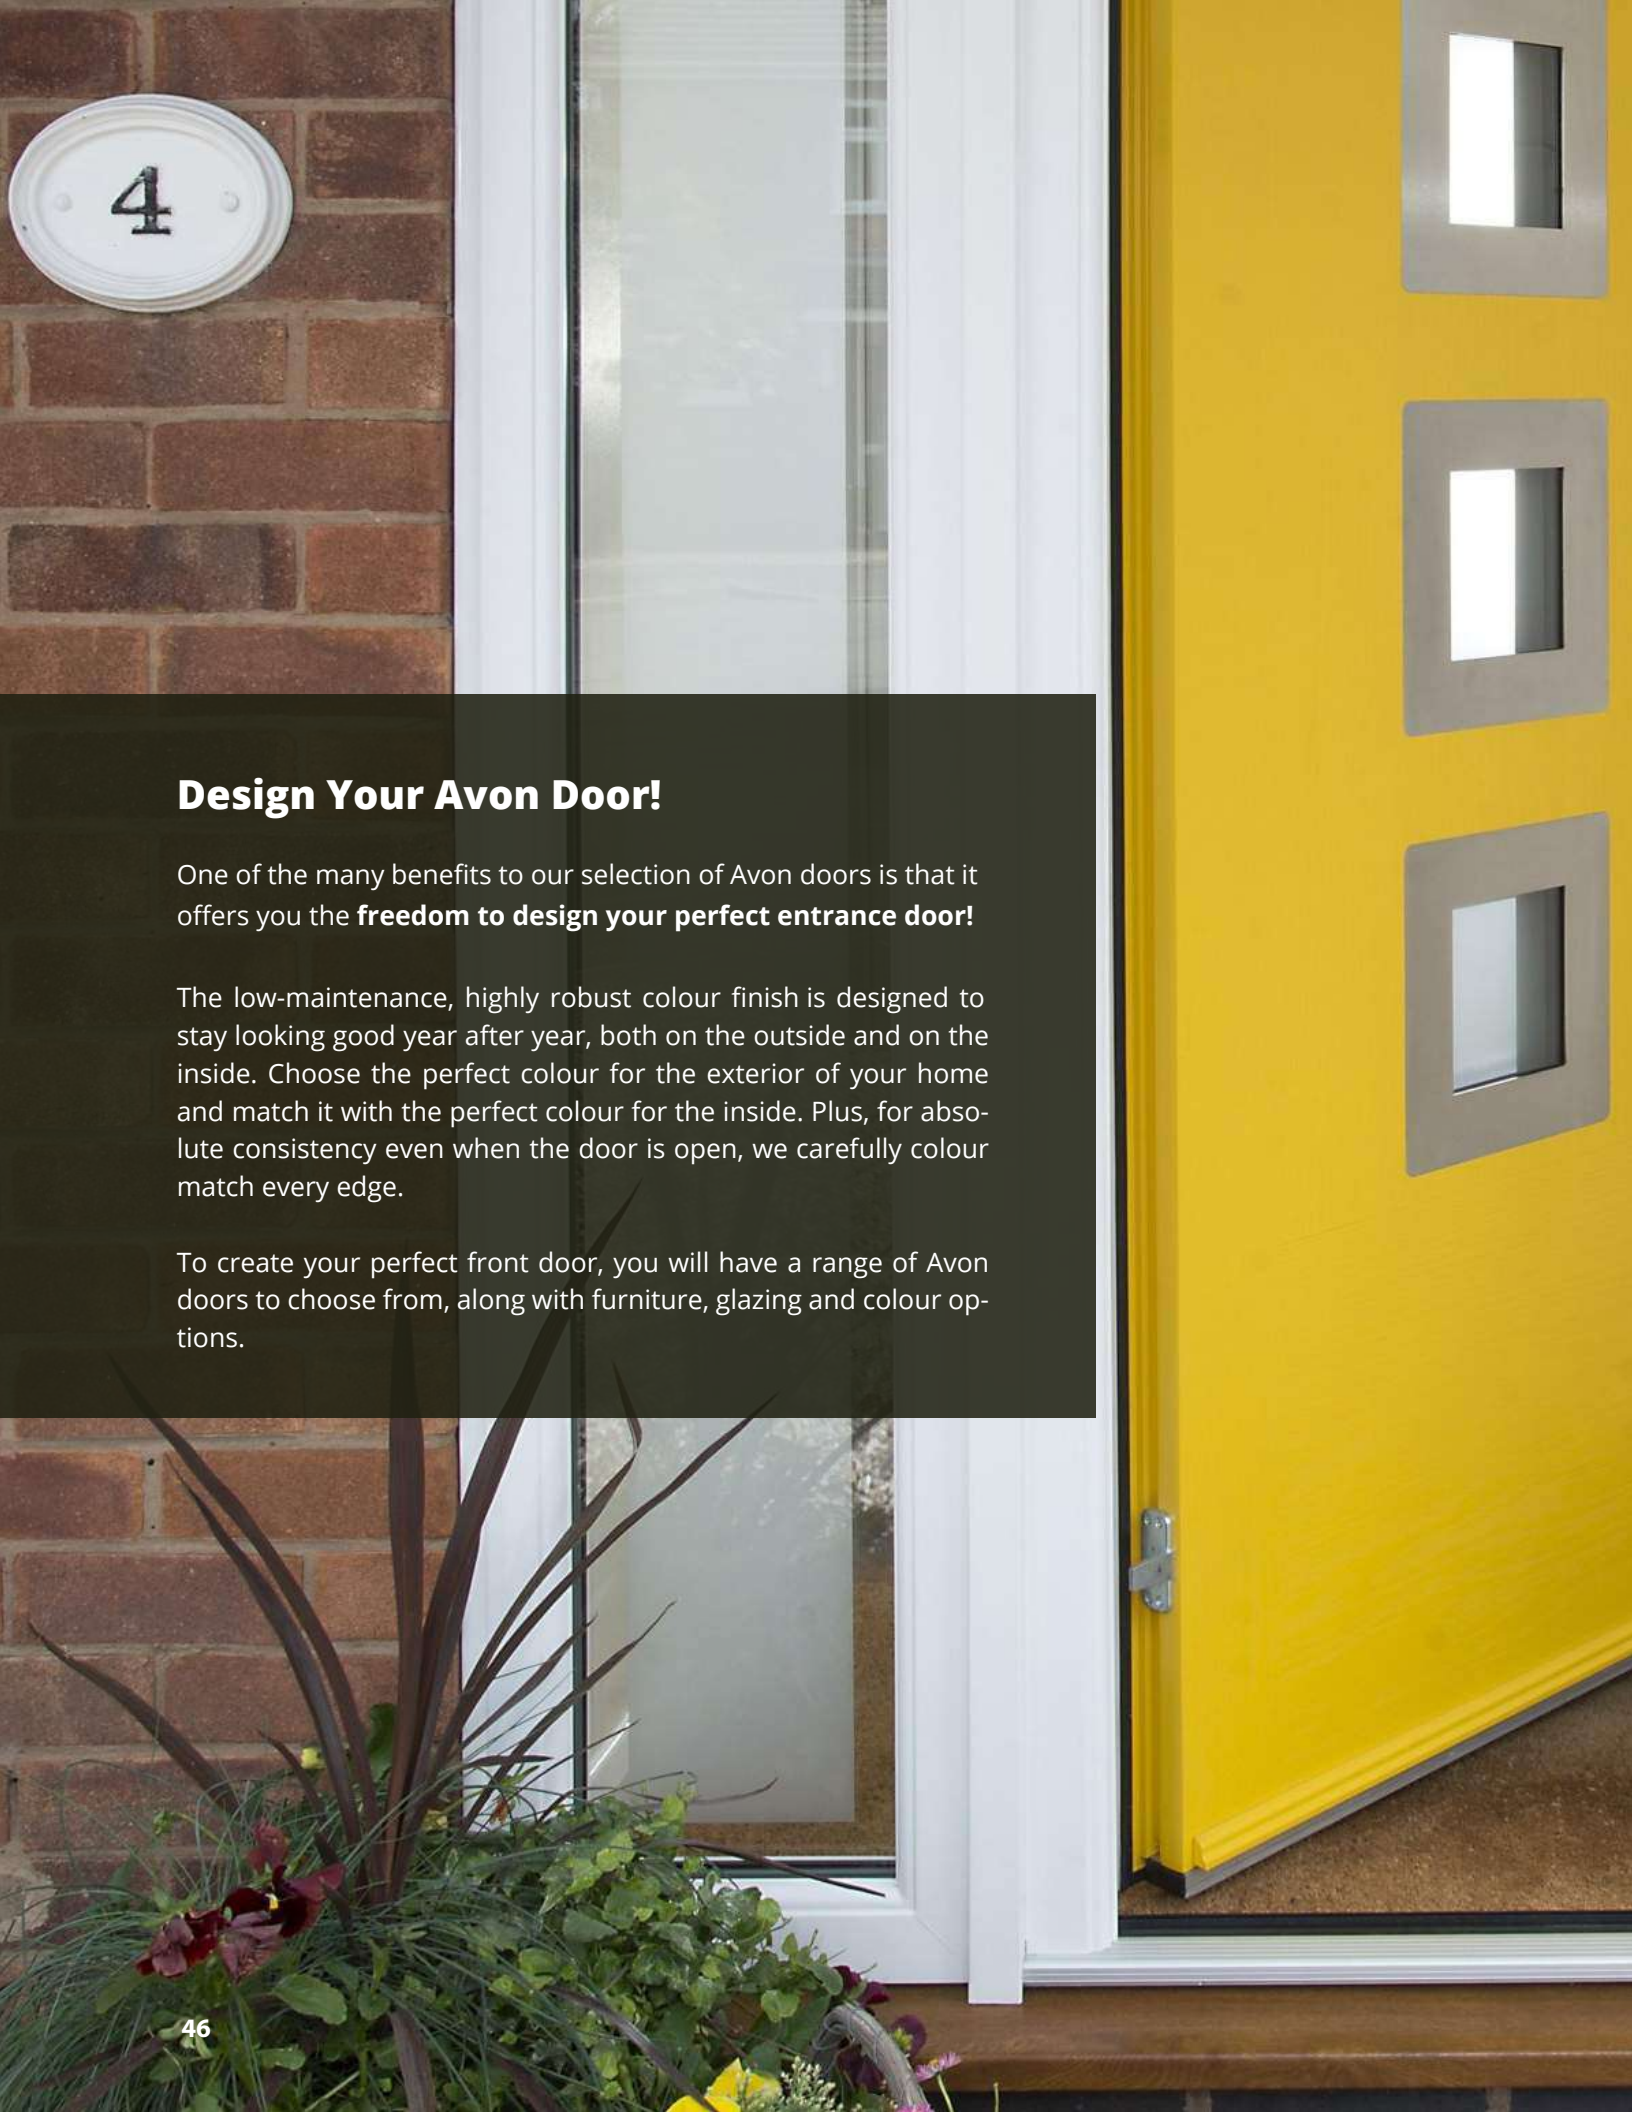

Hinges

Flag or butt hinges are fitted to Avon doors to allow for adjustment.

A-Rated by Design

Avon doors are designed to be energy efficient as well as secure!

Triple glazed

For better insulation every Avon is equipped with toughened triple or double glazed units. Glazed units are also available with Low E glass and can be gas filled to offer improved thermal performance.