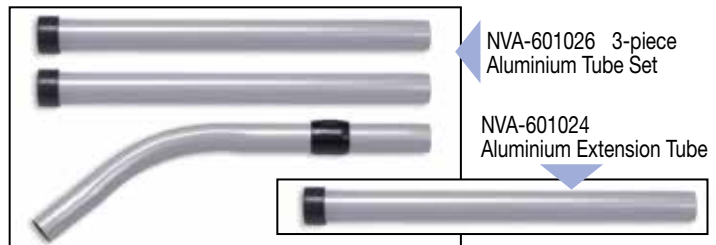

- NVA-601226 290mm Easy Ride Airo Brush (Red)  
 NVA-601227 290mm Easy Ride Airo Brush (Black)  
 NVA-601228 190mm Easy Ride Hairo Brush (Black)

NVA-601323 Proflo 300mm Dry Brush Nozzle

NVA-601026 3-piece Aluminium Tube Set  
 NVA-601024 Aluminium Extension Tube