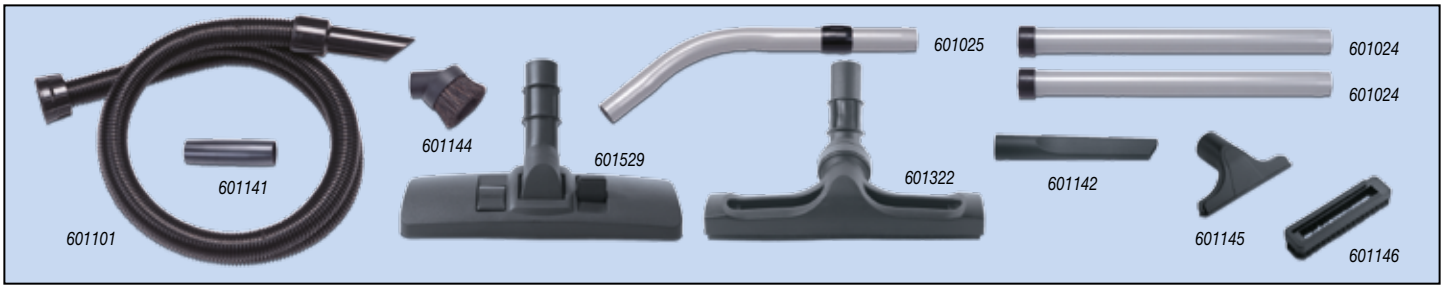

Kit A21A 607221 Full 32mm Aluminium Wet and Dry Kit

NVA-601101	2.4m Nuflex Threaded Hose	NVA-601141	Double Taper Hose/Tool Adaptor
NVA-601025	Aluminium Tube Bend with Volume Control	NVA-601142	240mm Crevice Tool
NVA-601024	Aluminium Extension Tube (x 2)	NVA-601144	65mm Soft Dusting Brush
NVA-601529	300mm Combination Floor Nozzle	NVA-601145	150mm Upholstery Nozzle
NVA-601322	Proflo 300mm Wet Pick Up Nozzle	NVA-601146	150mm Slide on Brush for Upholstery Nozzle