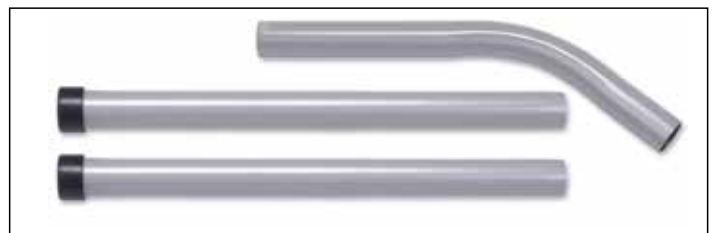

NVB-602717 3-Piece Aluminium Tube Set