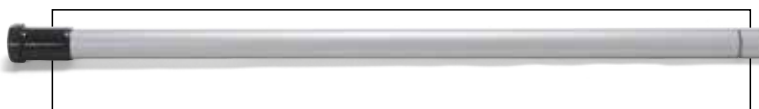

NVC-603121 1220mm Aluminium Extension Tube