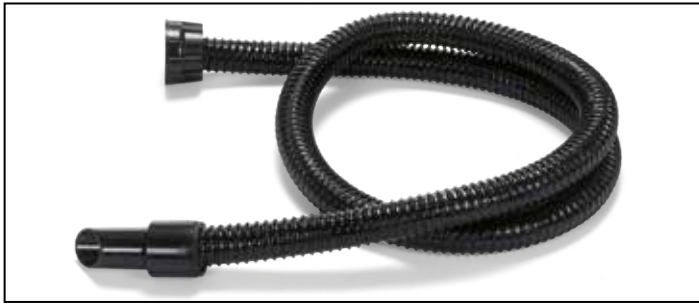

NVA-601148 2.0m Hiloflex Threaded Hose
NVA-601149 3.0m Hiloflex Threaded Hose