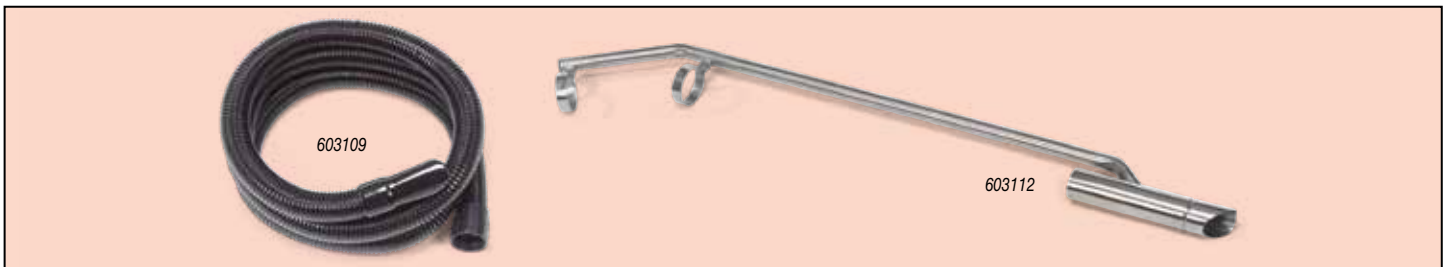

Kit C10 607380 51mm Stainless Steel Gulper Kit

1. NVC-603109 4.0m Hiloflex Threaded Hose   NVC-603112 Stainless Steel Floor Gulper for Hiloflex Hose