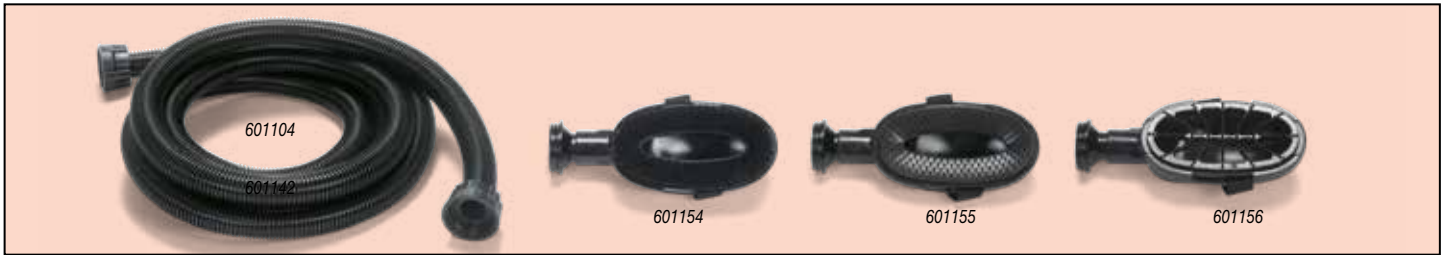

Kit A8 607308 Full 32mm Animal Grooming Kit

NVA-601104 5.0m Double Threaded Grooming Hose
NVA-601154 Grooming Brush (Use With 601104 Hose)

NVA-601155 Grooming Pin Comb (Use With 601104 Hose)
NVA-601156 Grooming Curry Comb (Use With 601104 Hose)