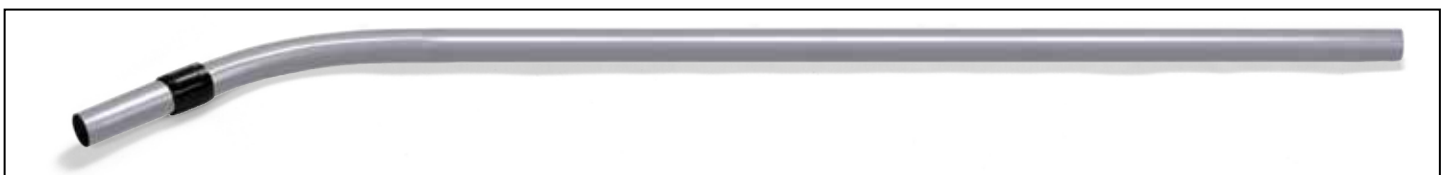

NVA-601005 One Piece 1220mm Aluminium Wand