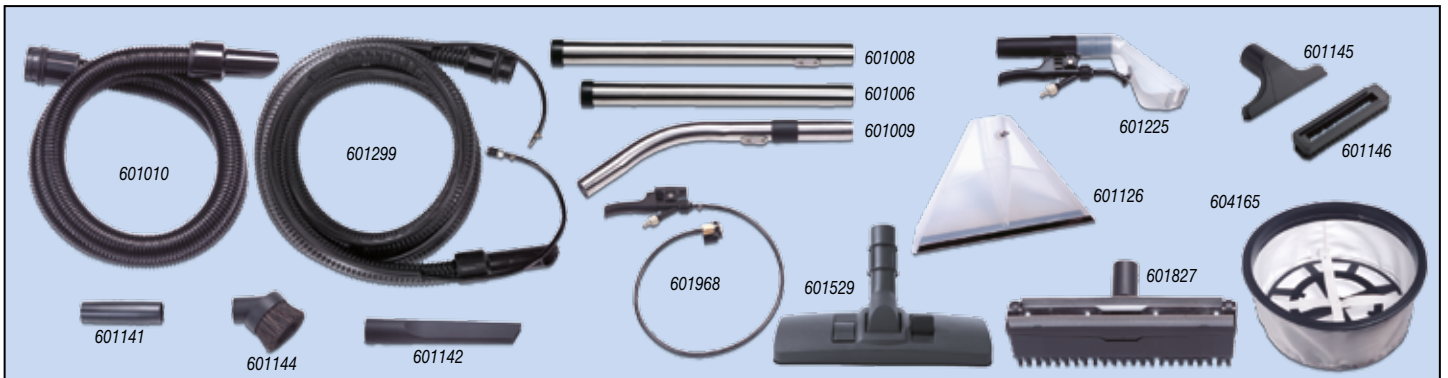

Kit A26A 607326 Full 32mm Stainless Steel Spray Extraction Kit

NVA-601010 1.9m Nuflex Bayonet Hose
NVA-601299 3.0m Cleantec Extraction Hose
NVA-601009 Stainless Steel Extraction Trigger Bend Tube
NVA-601006 Stainless Steel Lower Nozzle Extraction Tube
NVA-601008 Stainless Steel Extension Tube
NVA-601529 300mm Combination Floor Nozzle c/w Wand Dock
NVA-601126 275mm Fishtail Extraction Nozzle
NVA-601827 300mm Dual Scrub/Wet Pick UP Nozzle
NVA-601225 100mm Upholstery Extraction Nozzle

NVA-601968 Cleantec Trigger Valve and Spray Tube
NVA-601144 65mm Soft Dusting Brush
NVA-601142 240mm Crevice Tool
NVA-601141 Double Taper Hose/Tool Adaptor
NVA-604165 Tritex Filter for 12/305mm Ø Machines
NVA-601145 150mm Wide Upholstery Nozzle
NVA-601146 150mm Wide Slide on Brush for Upholstery Nozzle