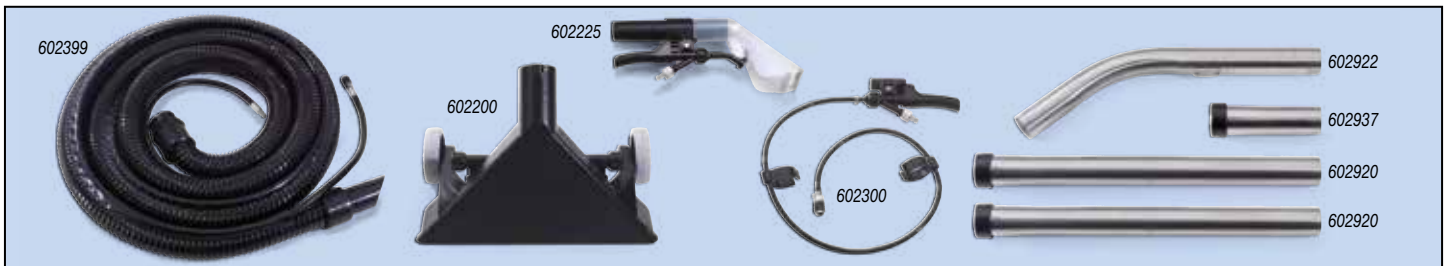

Kit BS27 607248 HiLo-15 38mm Stainless Steel Cleantec Aluminium Trijet Extraction Kit

- NVB-602399 4.0m Cleantec Extraction Hose (38mm Ø)
- NVB-602922 38mm Stainless Steel Extraction Tube Bend
- NVB-602920 Stainless Steel Extension Tube
- NVB-602937 145mm Stainless Steel Extension Tube

- NVB-602200 Cleantec TriJet Extraction Floor Nozzle Assembly
- NVB-602300 Cleantec TriJet Trigger And Solution Tube Assembly
- NVB-602225 100mm Upholstery Extraction Nozzle