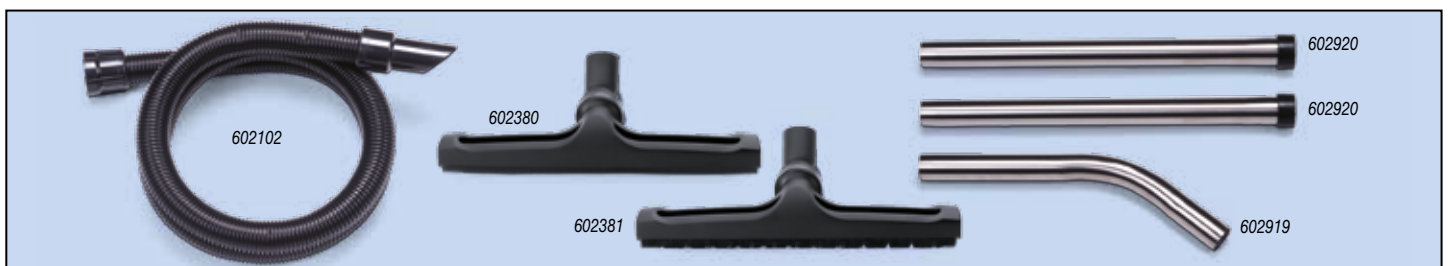

Kit BS8 607241 38mm NWP 360 Wet or Dry Kit

NVB-602102 2.4m Nuflex Threaded Hose
NVB-602919 Stainless Steel Tube Bend
NVB-602920 Stainless Steel Extension Tube (x 2)

NVB-602380 Proflo 400mm Wet Pick Up Floor Tool.
NVB-602381 Proflo 400mm Dry Pick Up Floor Tool.