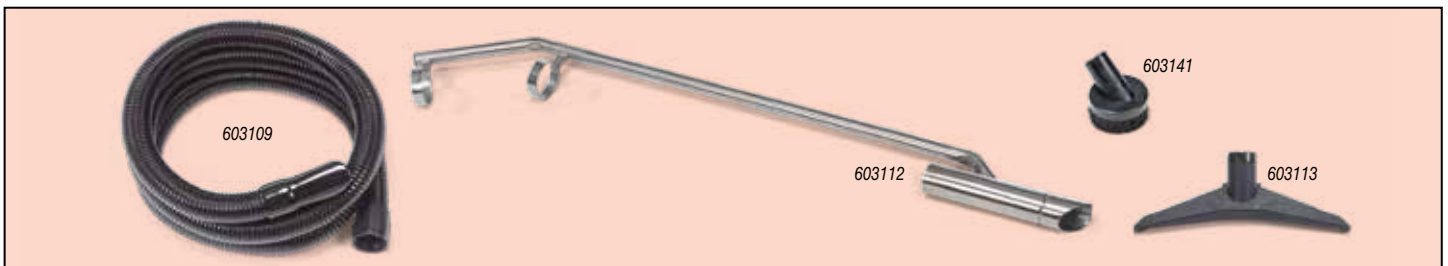

Kit C12 607382 51mm Stainless Steel Scavenger 400mm Kit

1. NVC-603109 4.0m Hiloflex Threaded Hose   NVC-603113 450mm Scavenger Nozzle for Floor Gulper
   NVC-603112 Stainless Steel Floor Gulper for Hiloflex Hose   NVC-603141 152mm Rubber Brush with Stiff Bristles