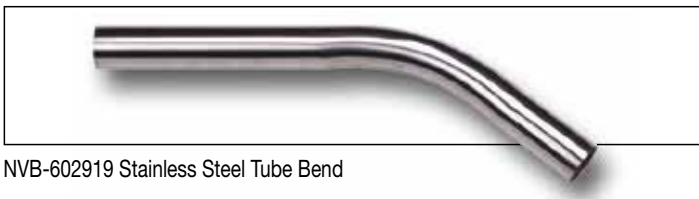

NVB-602919 Stainless Steel Tube Bend