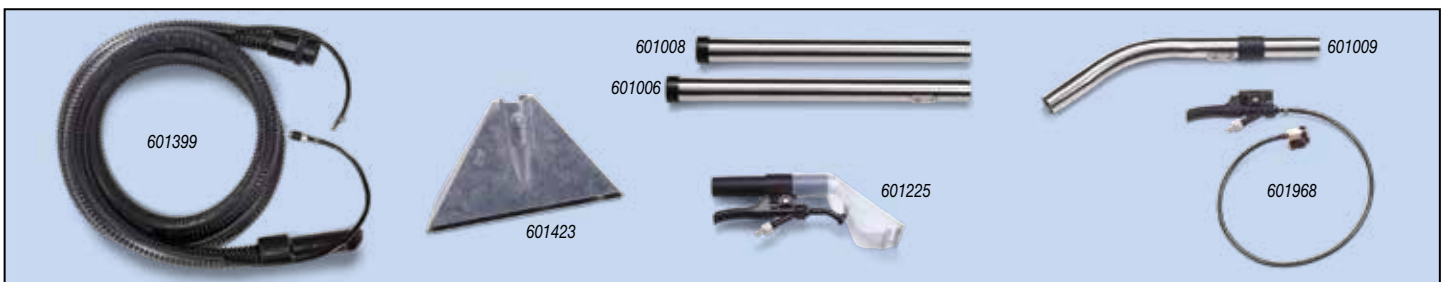

Kit A41A 607148 32mm Stainless Steel Commercial Extraction Kit

- NVA-601399 4.0m Cleantec Extraction Hose
- NVA-601009 Stainless Steel Extraction Trigger Bend Tube
- NVA-601006 Stainless Steel Lower Nozzle Extraction Tube
- NVA-601008 Stainless Steel Extension Tube

- NVA-601423 275mm Aluminium Extraction Nozzle
- NVA-601225 100mm Upholstery Extraction Nozzle
- NVA-601968 Cleantec Trigger Valve and Spray Tube