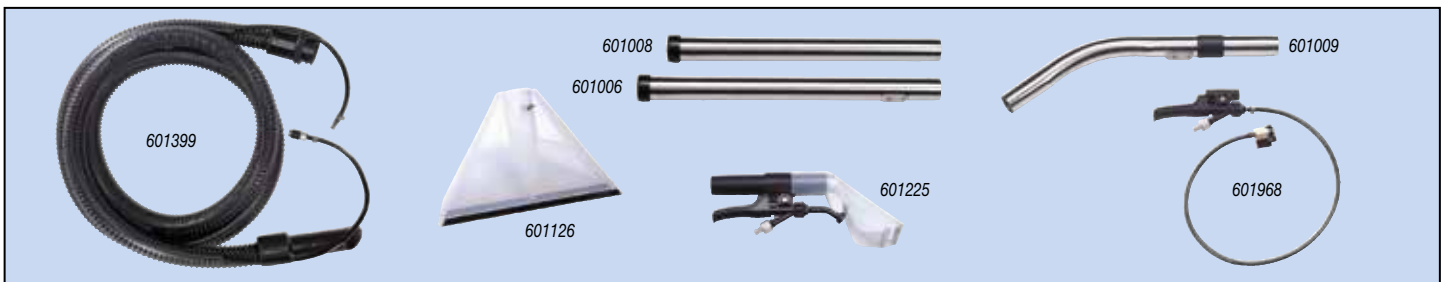

Kit A40A 607147 32mm Stainless Steel Extraction Kit

- NVA-601399 4.0m Cleantec Extraction Hose
- NVA-601009 Stainless Steel Extraction Trigger Bend Tube
- NVA-601006 Stainless Steel Lower Nozzle Extraction Tube
- NVA-601008 Stainless Steel Extension Tube

- NVA-601126 275mm Fishtail Extraction Nozzle
- NVA-601225 100mm Upholstery Extraction Nozzle
- NVA-601968 Cleantec Trigger Valve and Spray Tube