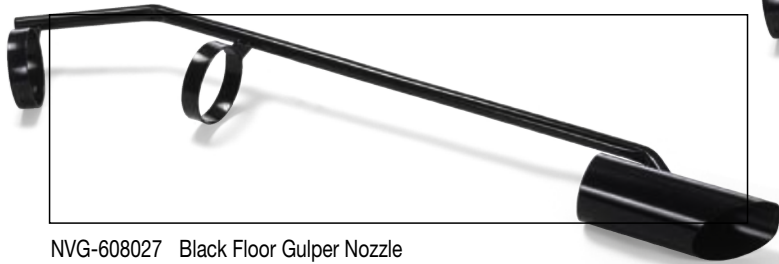

Cleancare Accessories 76mm

Cleancare Accessories 100mm

Battery Vacuum Accessories