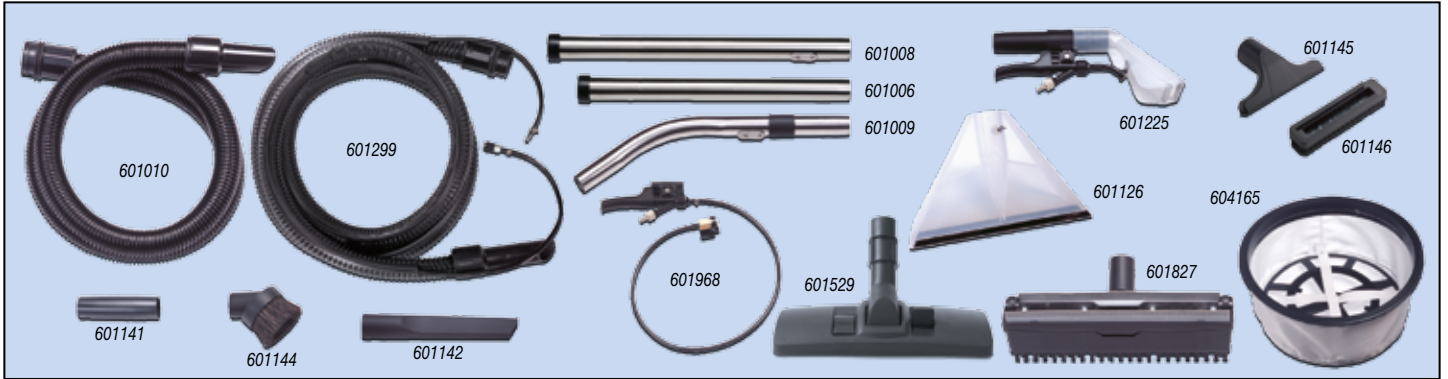

Kit A26A 607326 Full 32mm Stainless Steel Spray Extraction Kit

NVA-601010	1.9m Nuflex Bayonet Hose	NVA-601225	100mm Upholstery Extraction Nozzle
NVA-601299	3.0m Cleantec Extraction Hose	NVA-601968	Cleantec Trigger Valve and Spray Tube
NVA-601009	Stainless Steel Extraction Trigger Bend Tube	NVA-601144	65mm Soft Dusting Brush
NVA-601006	Stainless Steel Lower Nozzle Extraction Tube	NVA-601142	240mm Crevice Tool
NVA-601008	Stainless Steel Extension Tube	NVA-601141	Double Taper Hose/Tool Adaptor
NVA-601529	300mm Combination Floor Nozzle	NVA-604165	Tritex Filter for 12/305mm Ø Machines
NVA-601126	275mm Fishtail Extraction Nozzle	NVA-601145	150mm Wide Upholstery Nozzle
NVA-601827	300mm Dual Scrub/Wet Pick Up Nozzle	NVA-601146	150mm Wide Slide on Brush for Upholstery Nozzle