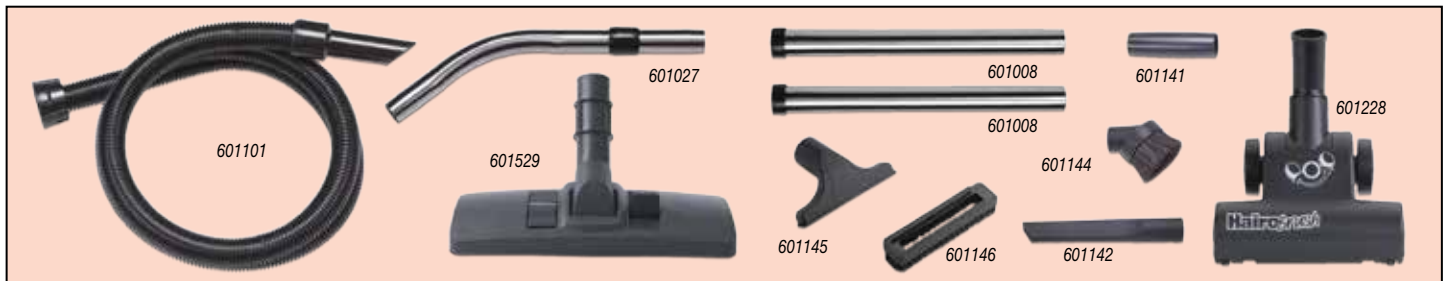

Kit H1 607171 Full 32mm Hairo Brush Combo Kit

NVA-601101 2.4m Nuflex Threaded Hose
NVA-601027 Stainless Steel Tube Bend with Volume Control
NVA-601008 Stainless Steel Extension Tube (x 2)
NVA-601529 300mm Combination Floor Nozzle c/w Fitted Wand Dock C-Clip
NVA-601228 190mm Easy Ride HairoBrush
NVA-601141 Double Taper Hose/Tool Adaptor

NVA-601142 240mm Crevice Tool
NVA-601144 65mm Soft Dusting Brush
NVA-601145 150mm Upholstery Nozzle
NVA-601146 150mm Slide on Brush for Upholstery Nozzle