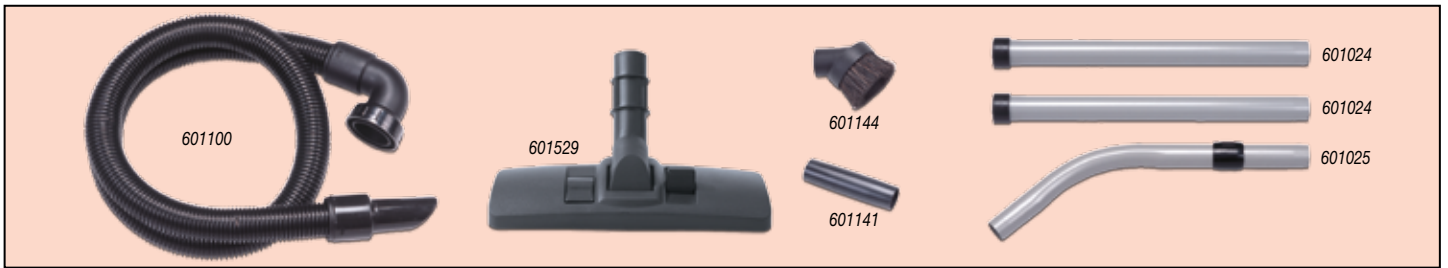

Kit AA30E 607395 Full 32mm Stainless Steel Universal Combo Kit

- NVA-601101 2.4m Nuflex Threaded Hose
- NVA-601025 Stainless Steel Tube Bend with Volume Control
- NVA-601024 Stainless Steel Extension Tube (x 2)
- NVA-601529 300mm Combination Floor Nozzle c/w Wand Dock
- NVA-601141 Double Taper Hose/Tool Adaptor

- NVA-601142 240mm Crevice Tool
- NVA-601144 65mm Soft Dusting Brush
- NVA-601145 150mm Upholstery Nozzle
- NVA-601146 150mm Slide on Brush for Upholstery Nozzle