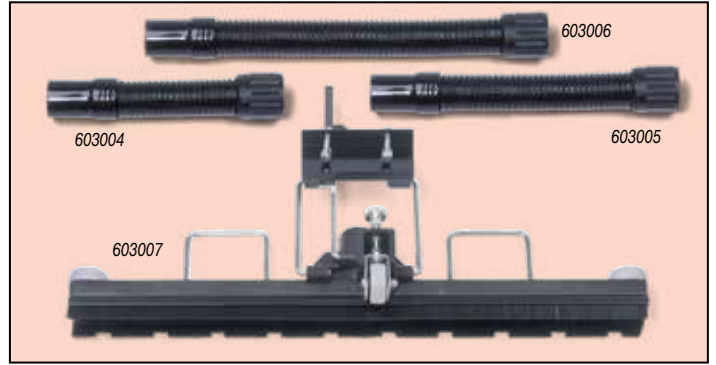

610mm Dry Pick-Up Fixed Floor Kit

1. **Kit CC4 607004 Dry Pick Up Fixed Floor Kit For Use With NQS 350 Series**
   NVC-603007 Fixed Floor Tool (Dry)   NVC-603004 Hose (350mm)
2. **Kit CC5 607005 Dry Pick Up Fixed Floor Kit, For Use With NVQ 900-22/NT 750-2/900-2 Series**
   NVC-603007 Fixed Floor Tool (Dry)   NVC-603005 Hose (520mm)
3. **Kit CC6 607006 Dry Pick Up Fixed Floor Kit For Use With NTD 2003-2 Series**
   NVC-603007 Fixed Floor Tool (Dry)   NVC-603006 Hose (930mm)