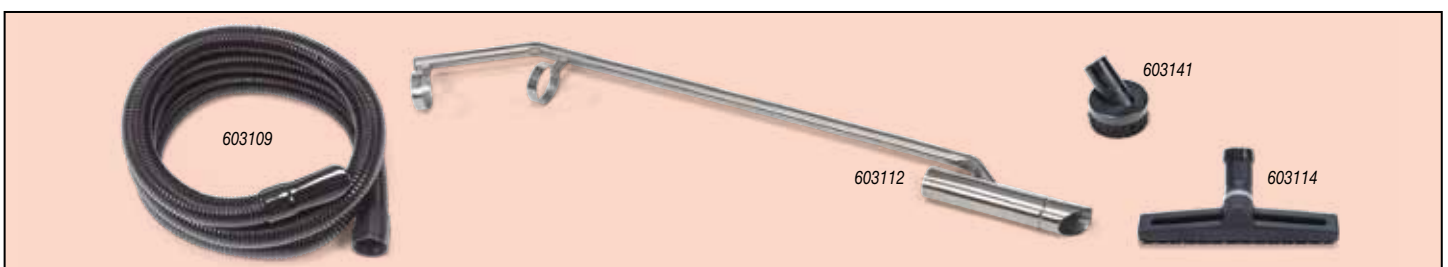

Kit C14 607384 51mm Stainless Steel Multiflo' 400mm Kit

1. NVC-603109 4.0m Hiloflex Threaded Hose   NVC-603114 400mm Brush Nozzle for Floor Gulper
   NVC-603112 Stainless Steel Floor Gulper for Hiloflex Hose   NVC-603141 152mm Rubber Brush with Stiff Bristles