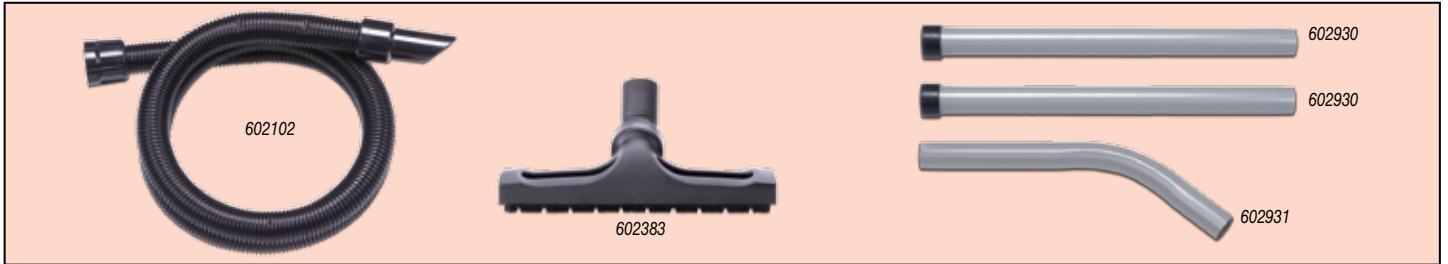

Kit BA15 607252 Basic 38mm NBP 300mm Dry Floor Kit

- NVB-602102 2.4m Nuflex Threaded Hose NVB-2B
- NVB-602931 Aluminium Tube Bend NVB-19B
- NVB-602930 Aluminium Extension Tube (x 2)
- NVB-602383 Proflo 300mm Dry Pick Up Floor Tool.