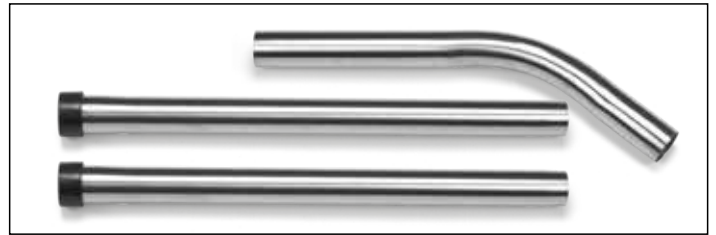

NVB-602917 3-Piece Stainless Steel Tube Set