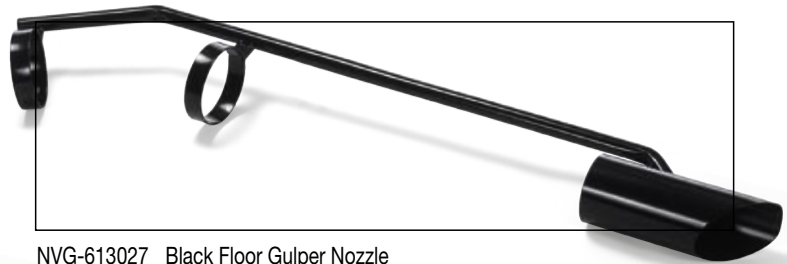

NVG-613027 Black Floor Gulper Nozzle