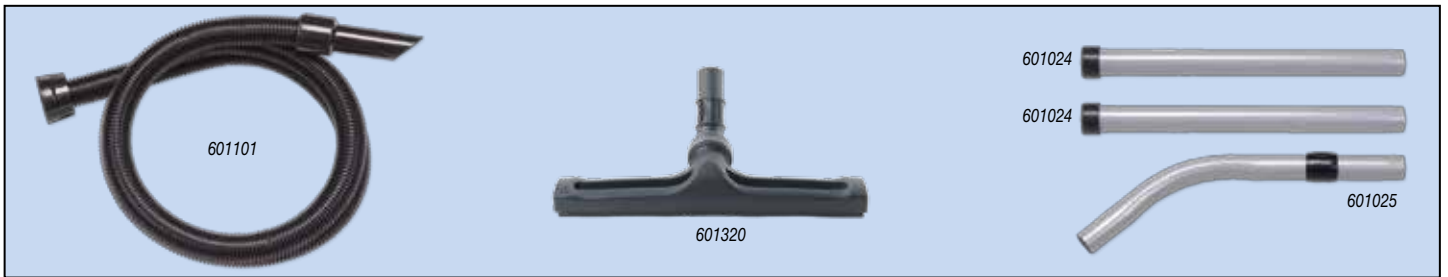

Kit AA14 607267 Basic 32mm Aluminium NWP 360 Wet Floor Kit

NVA-601101 2.4m Nuflex Threaded Hose
NVA-601025 Aluminium Tube Bend with Volume Control

NVA-601024 Aluminium Extension Tube (x 2)
NVA-601171 Proflo 400mm Wet Pick Up Nozzle