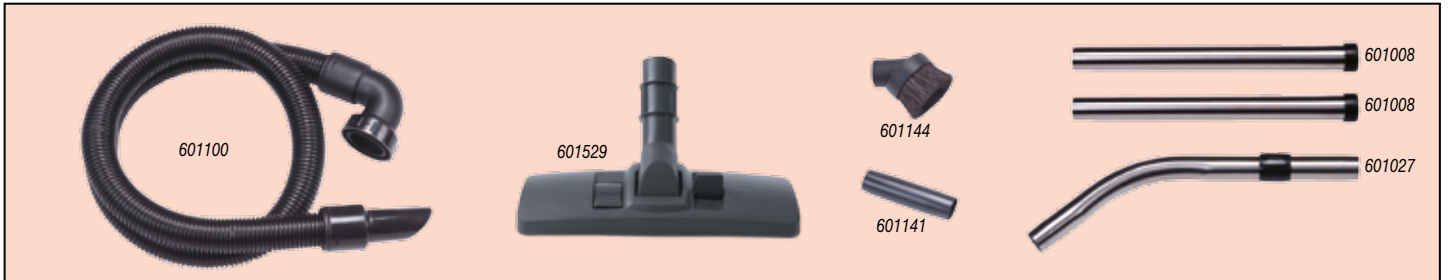

Kit A30A 607817 32mm Stainless Steel RSV Kit

- NVA-601100 1.5m Nuflex RSV Threaded Hose
- NVA-601027 Stainless Steel Tube Bend with Volume Control
- NVA-601008 Stainless Steel Extension Tube

- NVA-601529 300mm Combination Floor Nozzle
- NVA-601141 Double Taper Hose/Tool Adaptor
- NVA-601144 65mm Soft Dusting Brush