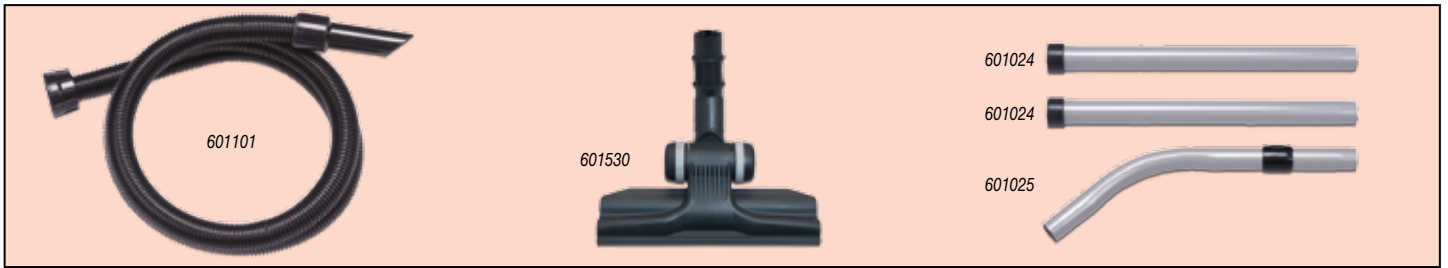

Kit AA3 607407 Basic 32mm Aluminium Floor Kit

NVA-601101 2.4m Nuflex Threaded Hose
NVA-601025 Aluminium Tube Bend with Volume Control

NVA-601024 Aluminium Extension Tube (x 2)
NVA-601530 290mm Free Flo Floor Tool