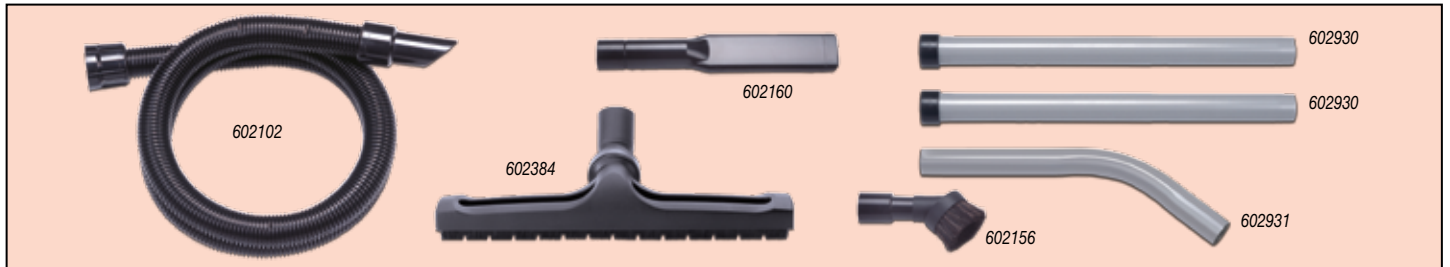

Kit BA2 607164 Full 38mm Multiflo' 400mm Dry Floor Kit

NVB-602102 2.4m Nuflex Threaded Hose
NVB-602931 Aluminium Tube Bend
NVB-602930 Aluminium Extension Tube (x 2)

NVB-602384 400mm Proflo Brush/Rubber Nozzle
NVB-602156 65mm Soft Dusting Brush with Tube Adaptor
NVB-602160 305mm ABS Crevice Tool