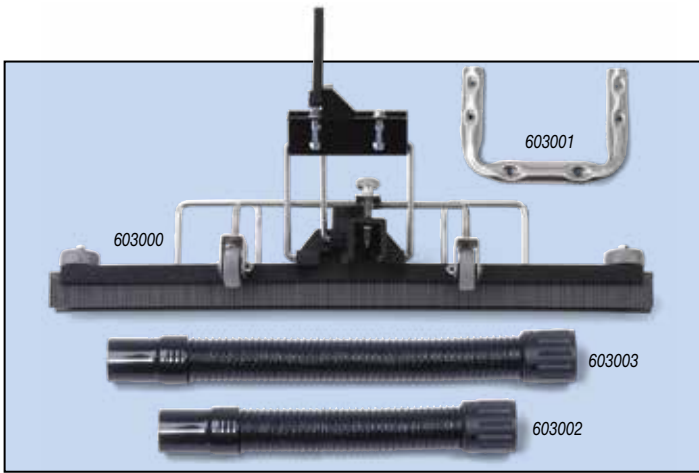

610mm Wet Pick-Up Fixed Floor Kit

1. **Kit CC2 607476 Wet Pick Up Fixed Floor Kit For Use With WV 750-2/900-2/1500-2 Series**
   NVC-603000 Fixed Floor Tool (Wet)   NVC-603002 Hose (590mm)
2. **Kit CC3 607576 Wet Pick Up Fixed Floor Kit For Use With WVD 2000-2 Series**
   NVC-603000 Fixed Floor Tool (Wet)   NVC-603003 Hose (730mm)
3. **Kit CC3A 607676 Wet Pick Up Fixed Floor Kit For Use With WV 1800-2 Series**
   NVC-603000 Fixed Floor Tool (Wet)   NVC-603003 Hose (730mm)
   NVC-603001 Tool Mounting Bar