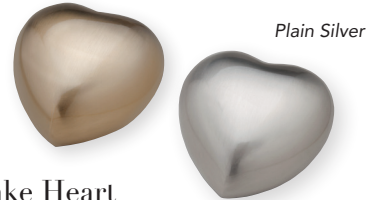

PTBO Small dog, cat and rabbit **£28.50**
Medium size dog, large cat **£32.50**
Large dog **£35.50**

Keepsakes

These beautiful keepsakes hold a lasting memory for you to cherish.

DID YOU KNOW?

Barry & Carole's ashes are interred by the Monkey Puzzle tree at Dignity.

Kevin

Plain Gold

Plain Silver

Keepsake Heart

To hold a token amount of ashes or fur clipping. Available in plain, single or double paw print.

Size: 7.5 (W) x 4cm (H)

FPKH Keepsake Heart Slate 1 paw **£60**
Keepsake Heart Slate 2 paw **£60**
Keepsake Heart Pewter 2 paw **£60**
Keepsake Heart Plain Gold **£58**
Keepsake Heart Plain Silver **£58**