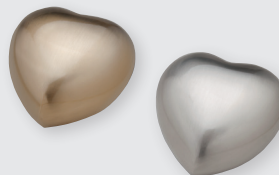

YOU MIGHT ALSO LIKE

Keepsake Heart

A beautiful hand crafted heart that can be used to discreetly store a special keepsake, fur cutting or small amount of your pet's ashes.

From **£58**

SEE PG 9

Celebrate the life of your smaller pets

House the ashes into one of these final tributes. Available for rabbits, guinea pigs and hamsters.