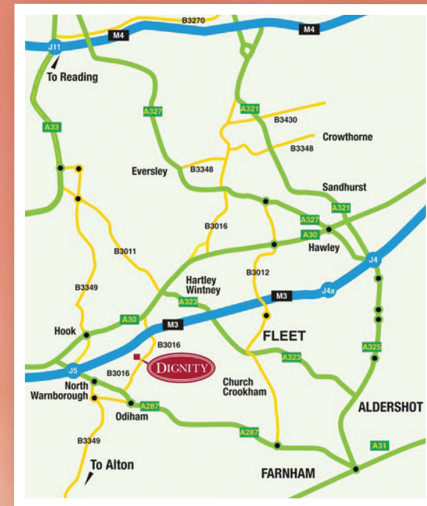

Visit www.dignitypetcrem.co.uk or call us on **01252 844572** to speak to us today.