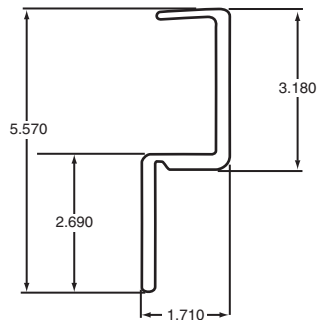

050-555-001

FOR CUT RAIL USE 051-556

FLEET NUMBER: 050-555-001
REPLACEMENT FOR: RAIL STRICK E-98,99 X 52' USE 050-556
REPLACEMENT FOR: AA93C-0078-51-T5

050-556

FOR CUT RAIL USE 051-556

FLEET NUMBER: 050-556
REPLACEMENT FOR: STRICK N/S TOP RAIL X 52'
REPLACEMENT FOR: AA93C-0122-51-T5 & 06043

050-558

FOR CUT RAIL USE 051-558

FLEET NUMBER: 050-558
REPLACEMENT FOR: STRICK N/S SHALLOW POST TOP RAIL 52'
REPLACEMENT FOR: EA93C-0004-51-T5 & 08002

050-575-001

FOR CUT RAIL USE 051-575

FLEET NUMBER: 050-575-001
REPLACEMENT FOR: RAIL STOUGHTON/BRAE X 52'
REPLACEMENT FOR: 02-06388-620 & 02-04795