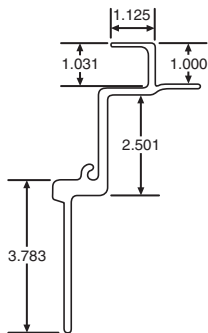

050-158

FOR CUT RAIL USE 051-158-001

FLEET NUMBER: 050-158
REPLACEMENT FOR: RAIL FRUEHAUF N/S H/D WDG
52' USE 050-158-001
REPLACEMENT FOR: STK-21693-52