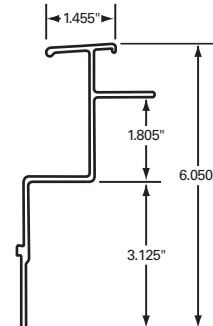

050-754

FOR CUT RAIL USE 051-754

FLEET NUMBER: 050-754
REPLACEMENT FOR: MORGAN N/S "GVFD" TOP RAIL W/TAB X 52'
REPLACEMENT FOR: 00033901

050-755

FOR CUT RAIL USE 051-755

FLEET NUMBER: 050-755
REPLACEMENT FOR: MORGAN N/S "GVSD" TOP RAIL W/TAB X 52'
REPLACEMENT FOR: 00015904

050-755-028

FLEET NUMBER: 050-755-028
REPLACEMENT FOR: MORGAN "GVSD" TOP RAIL W/TAB X 28'
REPLACEMENT FOR: 00015904

050-756-028

FLEET NUMBER: 050-756-028
REPLACEMENT FOR: MORGAN N/S "GVSD" TOP RAIL X 28'
REPLACEMENT FOR: 00015904 NEW STYLE