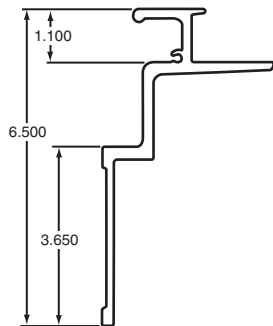

050-102

FOR CUT RAIL USE 051-102

FLEET NUMBER: 050-102
REPLACEMENT FOR: DORSEY N/S SET-BACK TOP RAIL X 52'
REPLACEMENT FOR: 2511252617