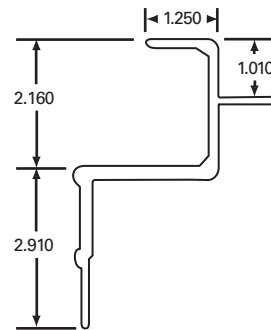

058-008

FOR CUT RAIL USE 058-008

FLEET NUMBER: 058-008
REPLACEMENT FOR: RAIL CONTAINER T/M X 40"
REPLACEMENT FOR: