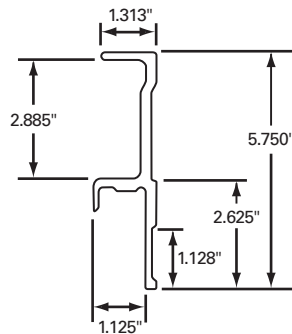

050-102

FOR CUT RAIL USE 051-102

FLEET NUMBER: 050-102
REPLACEMENT FOR: DORSEY N/S SET-BACK TOP RAIL X 52'
REPLACEMENT FOR: 2511252617

050-125

FOR CUT RAIL USE 051-125

FLEET NUMBER: 050-125
REPLACEMENT FOR: RAIL DURALITE X 48'
REPLACEMENT FOR: 00109-->00117

050-558

FOR CUT RAIL USE 051-558

FLEET NUMBER: 050-558
REPLACEMENT FOR: STRICK N/S SHALLOW POST TOP RAIL 52'
REPLACEMENT FOR: EA93C-0004-51-T5 & 08002

050-575-001

FOR CUT RAIL USE 051-575

FLEET NUMBER: 050-575-001
REPLACEMENT FOR: RAIL STOUGHTON/BRAE X 52'
REPLACEMENT FOR: 02-06388-620 & 02-04795

050-577

FOR CUT RAIL USE 051-577

FLEET NUMBER: 050-577
REPLACEMENT FOR: STOUGHTON DOM. CONT. TOP RAIL X 39'
REPLACEMENT FOR: 02-10205-463-75

050-578

FOR CUT RAIL USE 051-578

FLEET NUMBER: 050-578
REPLACEMENT FOR: STOUGHTON DOM. CONT. TOP RAIL X 40'
REPLACEMENT FOR: 02-13351-463-75

050-580

FLEET NUMBER: 050-580
REPLACEMENT FOR: STOUGHTON Z-PLATE TOP RAIL X 52'
REPLACEMENT FOR: 02-20573-623-50

050-590-001
FOR CUT RAIL USE 051-590-001

FLEET NUMBER: 050-590-001
REPLACEMENT FOR: RAIL SUPREME "LOWER" X 52'
REPLACEMENT FOR: 0025821000