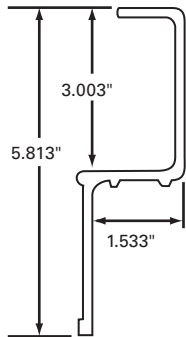

050-577

FOR CUT RAIL USE 051-577

FLEET NUMBER: 050-577
REPLACEMENT FOR: STOUGHTON DOM. CONT. TOP RAIL X 39'
REPLACEMENT FOR: 02-10205-463-75