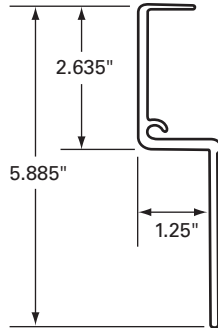

050-879-001

FOR CUT RAIL USE 051-879-001

FLEET NUMBER: 050-879-001
REPLACEMENT FOR: WABASH N/S REEFER "LOWER" RAIL X 52"
REPLACEMENT FOR: E3226260 & 08103226