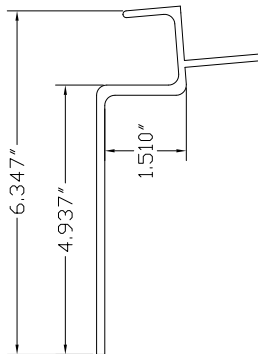

050-883

FLEET NUMBER: 050-883
REPLACEMENT FOR: WABASH N/S COMPOSITE PLATE TOP RAIL X 52"
REPLACEMENT FOR: WABE9246260