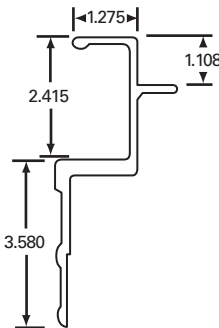

058-015

FOR CUT RAIL USE 058-015

FLEET NUMBER: 058-015
REPLACEMENT FOR: RAIL HYUNDA X 40"
REPLACEMENT FOR: