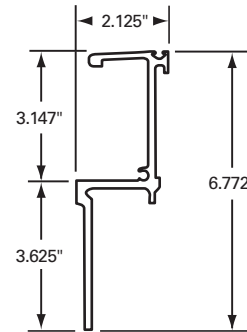

050-053-001

FOR CUT RAIL USE 051-053

FLEET NUMBER: 050-053-001
REPLACEMENT FOR: RAMIREZ TOP RAIL X 52'
REPLACEMENT FOR: