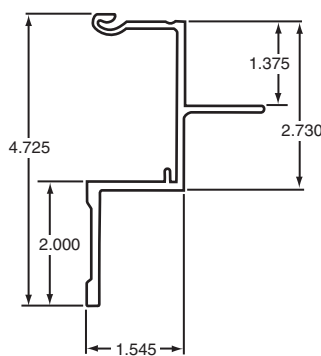

050-275

FLEET NUMBER: 050-275
REPLACEMENT FOR: GRUMMAN TOP RAIL X 24'
REPLACEMENT FOR: 91812300