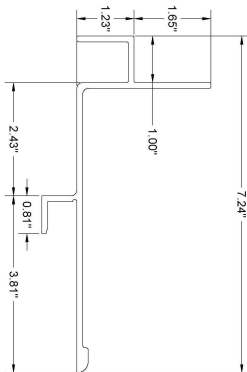

050-220-001

FLEET NUMBER: 050-220-001
REPLACEMENT FOR: GREAT DANE COMP. PLATE SIDE TOP RAIL X 52'
REPLACEMENT FOR: 60318848