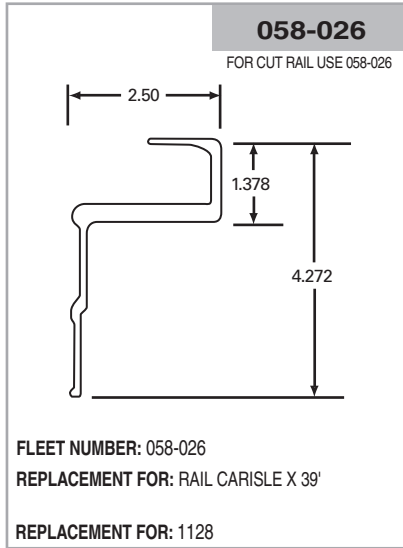

058-015

FOR CUT RAIL USE 058-015

FLEET NUMBER: 058-015
REPLACEMENT FOR: RAIL HYUNDA X 40"
REPLACEMENT FOR:

058-020

FOR CUT RAIL USE 058-020

FLEET NUMBER: 058-020
REPLACEMENT FOR: FRUEH NIPPON RAIL X 40"
REPLACEMENT FOR: