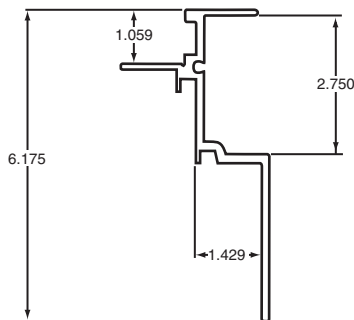

050-350

FOR CUT RAIL USE 051-350

FLEET NUMBER: 050-350
REPLACEMENT FOR: KENTUCKY TOP RAIL X 52'
REPLACEMENT FOR: 16387