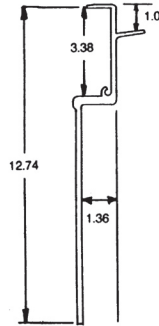

050-153-002

FOR CUT RAIL USE 051-153

FLEET NUMBER: 050-153-002
REPLACEMENT FOR: RAIL FRUE N/S WEDGE X 52'
REPLACEMENT FOR: STK-21499-52

050-155-001

FOR CUT RAIL USE 051-155

FLEET NUMBER: 050-155-001
REPLACEMENT FOR: RAIL FRUE FB+ WEDGE X 52'
REPLACEMENT FOR: STK-21454-52