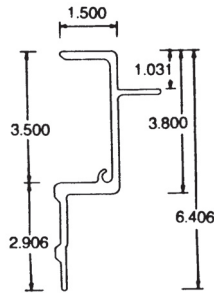

050-156

FOR CUT RAIL USE 051-156

FLEET NUMBER: 050-156
REPLACEMENT FOR: RAIL FRUEHAUF FB+ X 47'
REPLACEMENT FOR: STK-21243-47 & 21453-47