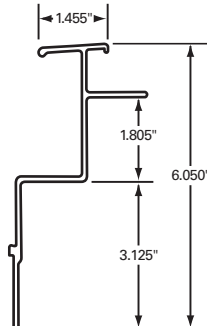

050-754

FOR CUT RAIL USE 051-754

FLEET NUMBER: 050-754
REPLACEMENT FOR: MORGAN N/S "GVFD" TOP RAIL W/TAB X 52'
REPLACEMENT FOR: 00033901

050-755

FOR CUT RAIL USE 051-755

FLEET NUMBER: 050-755
REPLACEMENT FOR: MORGAN N/S "GVSD" TOP RAIL W/TAB X 52'
REPLACEMENT FOR: 00015904

050-755-028

FLEET NUMBER: 050-755-028
REPLACEMENT FOR: MORGAN "GVSD" TOP RAIL W/TAB X 28'
REPLACEMENT FOR: 00015904

050-756-028

FLEET NUMBER: 050-756-028
REPLACEMENT FOR: MORGAN N/S "GVSD" TOP RAIL X 28'
REPLACEMENT FOR: 00015904 NEW STYLE