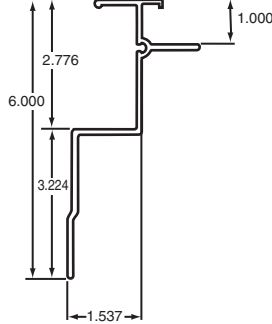

050-752

FOR CUT RAIL USE 051-752

FLEET NUMBER: 050-752
REPLACEMENT FOR: MORGAN N/S TOP RAIL FOR 1" BOW X 52'
REPLACEMENT FOR: 0001409