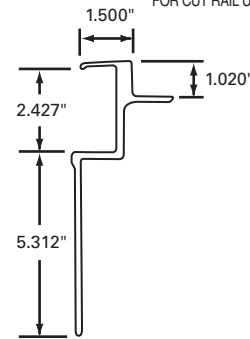

050-400-001

FOR CUT RAIL USE 051-400

FLEET NUMBER: 050-400-001
REPLACEMENT FOR: RAIL LUFKIN X 52'
REPLACEMENT FOR: E7072404 & E7085947