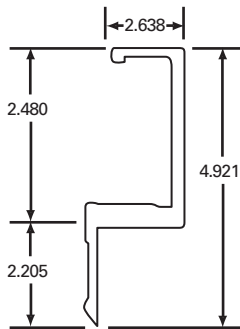

058-008

FOR CUT RAIL USE 058-008

FLEET NUMBER: 058-008
REPLACEMENT FOR: RAIL CONTAINER T/M X 40"
REPLACEMENT FOR:

058-013-001

FOR CUT RAIL USE 058-013-001

FLEET NUMBER: 058-013-001
REPLACEMENT FOR: RAIL GRAFF X 43"
REPLACEMENT FOR: GWN02-297