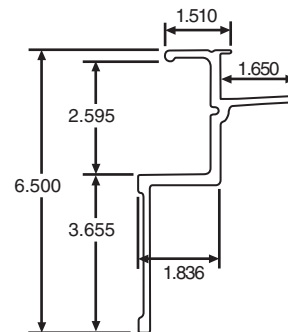

050-060

FOR CUT RAIL USE 051-060

FLEET NUMBER: 050-060
REPLACEMENT FOR: RAIL BUDD Y & N WEDGE X 47'
REPLACEMENT FOR: A02B-57064

050-101-001

FOR CUT RAIL USE 051-101

FLEET NUMBER: 050-101-001
REPLACEMENT FOR: RAIL DORSEY - N/S H/D X 52'
REPLACEMENT FOR: 2511074-617 & 2511202