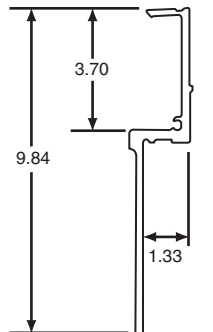

050-060

FOR CUT RAIL USE 051-060

FLEET NUMBER: 050-060
REPLACEMENT FOR: RAIL BUDD Y & N WEDGE X 47'
REPLACEMENT FOR: A02B-57064