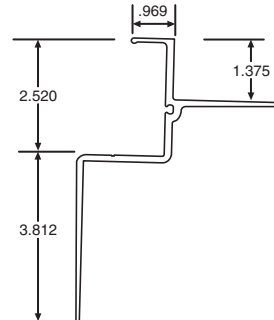

050-755-028

FLEET NUMBER: 050-755-028
REPLACEMENT FOR: MORGAN "GVSD" TOP RAIL W/TAB X 28'
REPLACEMENT FOR: 00015904

050-756-028

FLEET NUMBER: 050-756-028
REPLACEMENT FOR: MORGAN N/S "GVSD" TOP RAIL X 28'
REPLACEMENT FOR: 00015904 NEW STYLE

050-802-001

FOR CUT RAIL USE 051-802

FLEET NUMBER: 050-802-001
REPLACEMENT FOR: UTILITY REEFER TOP RAIL 52'
REPLACEMENT FOR: 1-6650-94

050-803

FOR CUT RAIL USE 051-803

FLEET NUMBER: 050-803
REPLACEMENT FOR: RAIL UTILITY AAR X 45'
REPLACEMENT FOR: 1-6650-51

050-804
FOR CUT RAIL USE 051-804

FLEET NUMBER: 050-804
REPLACEMENT FOR: UTILITY "CAL." DRY FRT. TOP RAIL X 52'
REPLACEMENT FOR: 1-6650-105 & 1-6650-104

050-805
FOR CUT RAIL USE 051-805

FLEET NUMBER: 050-805
REPLACEMENT FOR: UTILITY "PARA." DRY FRT. TOP RAIL X 52'
REPLACEMENT FOR: 1-6650-113