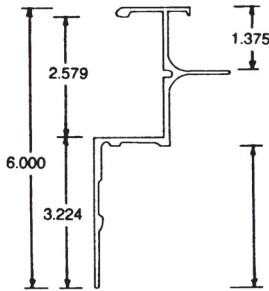

050-751

FOR CUT RAIL USE 051-751

FLEET NUMBER: 050-751
REPLACEMENT FOR: RAIL MORGAN GVSD, GVFD 52'
REPLACEMENT FOR: 000036, 56, 76 & 96