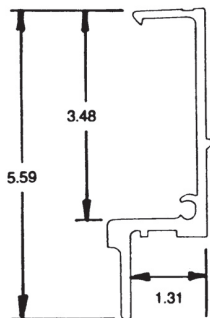

050-053-001

FOR CUT RAIL USE 051-053

FLEET NUMBER: 050-053-001
REPLACEMENT FOR: RAMIREZ TOP RAIL X 52'
REPLACEMENT FOR:

050-054

FOR CUT RAIL USE 051-054

FLEET NUMBER: 050-054
REPLACEMENT FOR: RAIL BUDD Y & N NEW X 47'
REPLACEMENT FOR: A02B-09552