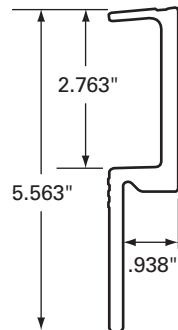

050-060

FOR CUT RAIL USE 051-060

FLEET NUMBER: 050-060
REPLACEMENT FOR: RAIL BUDD Y & N WEDGE X 47'
REPLACEMENT FOR: A02B-57064

050-101-001

FOR CUT RAIL USE 051-101

FLEET NUMBER: 050-101-001
REPLACEMENT FOR: RAIL DORSEY - N/S H/D X 52'
REPLACEMENT FOR: 2511074-617 & 2511202

050-102

FOR CUT RAIL USE 051-102

FLEET NUMBER: 050-102
REPLACEMENT FOR: DORSEY N/S SET-BACK TOP RAIL X 52'
REPLACEMENT FOR: 2511252617

050-125

FOR CUT RAIL USE 051-125

FLEET NUMBER: 050-125
REPLACEMENT FOR: RAIL DURALITE X 48'
REPLACEMENT FOR: 00109-->00117

050-555-001

FOR CUT RAIL USE 051-556

FLEET NUMBER: 050-555-001
REPLACEMENT FOR: RAIL STRICK E-98,99 X 52' USE 050-556
REPLACEMENT FOR: AA93C-0078-51-T5

050-556

FOR CUT RAIL USE 051-556

FLEET NUMBER: 050-556
REPLACEMENT FOR: STRICK N/S TOP RAIL X 52'
REPLACEMENT FOR: AA93C-0122-51-T5 & 06043

050-558

FOR CUT RAIL USE 051-558

FLEET NUMBER: 050-558
REPLACEMENT FOR: STRICK N/S SHALLOW POST TOP RAIL 52'
REPLACEMENT FOR: EA93C-0004-51-T5 & 08002

050-575-001

FOR CUT RAIL USE 051-575

FLEET NUMBER: 050-575-001
REPLACEMENT FOR: RAIL STOUGHTON/BRAE X 52'
REPLACEMENT FOR: 02-06388-620 & 02-04795