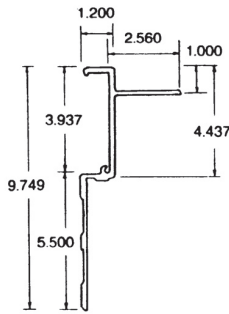

050-001

FOR CUT RAIL USE 051-001

FLEET NUMBER: 050-001
REPLACEMENT FOR: RAIL AMERICAN N/S X 47'
REPLACEMENT FOR: 3-35-0390

050-052

FOR CUT RAIL USE 051-052

FLEET NUMBER: 050-052
REPLACEMENT FOR: RAIL BUDD S X 44'
REPLACEMENT FOR: A02B-09552