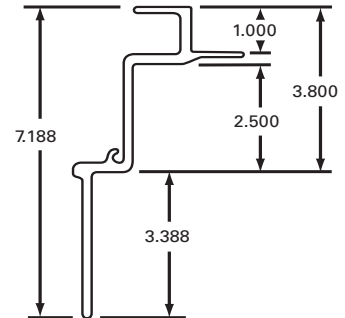

050-156

FOR CUT RAIL USE 051-156

FLEET NUMBER: 050-156
REPLACEMENT FOR: RAIL FRUEHAUF FB+ X 47'
REPLACEMENT FOR: STK-21243-47 & 21453-47

050-157

FOR CUT RAIL USE 051-158-001

FLEET NUMBER: 050-157
REPLACEMENT FOR: RAIL FRUEHAUF N/S X 47'
USE 050-158-001
REPLACEMENT FOR: STK-21692-47