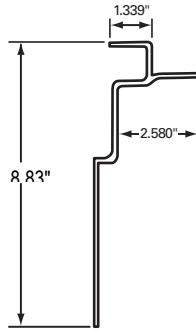

050-217

FOR CUT RAIL USE 051-217

FLEET NUMBER: 050-217
REPLACEMENT FOR: GREAT DANE "P-VAN" TOP RAIL X 52'
REPLACEMENT FOR: 60309001 & AE1P000-5205

050-218

FOR CUT RAIL USE 051-218

FLEET NUMBER: 050-218
REPLACEMENT FOR: GREAT DANE "P-VAN THIN-WALL" TOP RAIL X 52'
REPLACEMENT FOR: 60311701