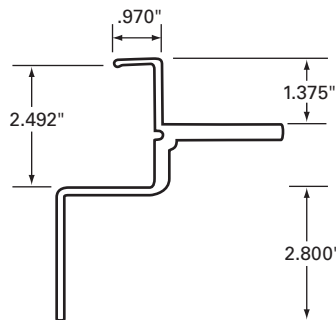

050-802-001

FOR CUT RAIL USE 051-802

FLEET NUMBER: 050-802-001
REPLACEMENT FOR: UTILITY REEFER TOP RAIL 52'
REPLACEMENT FOR: 1-6650-94