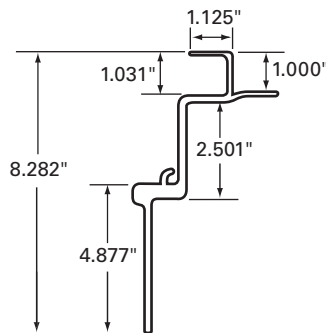

050-158

FOR CUT RAIL USE 051-158-001

FLEET NUMBER: 050-158
REPLACEMENT FOR: RAIL FRUEHAUF N/S H/D WDG
52' USE 050-158-001
REPLACEMENT FOR: STK-21693-52

050-158-001

FOR CUT RAIL USE 051-158-001

FLEET NUMBER: 050-158-001
REPLACEMENT FOR: FRUEHAUF N/S H.D. SET-BACK
WEDGE RAIL X 52'
REPLACEMENT FOR: STK-21624-52