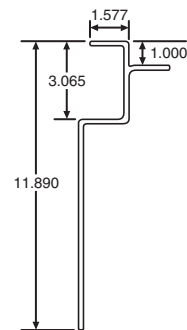

050-200-001

FOR CUT RAIL USE 051-200

FLEET NUMBER: 050-200-001
REPLACEMENT FOR: RAIL GREAT DANE FLAT ROOF
X 52'
REPLACEMENT FOR: 79681