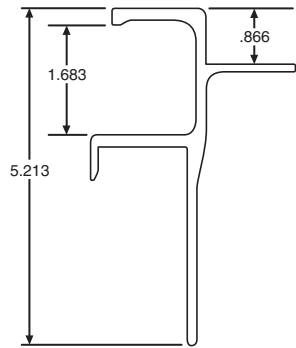

050-513

FLEET NUMBER: 050-513
REPLACEMENT FOR: MONON DOM. CONT. TOP RAIL X 40' USE 058-300
REPLACEMENT FOR: AX038493