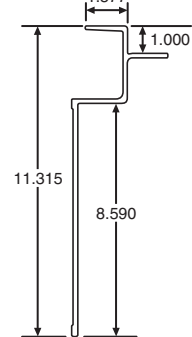

050-210-001

FOR CUT RAIL USE 051-210

FLEET NUMBER: 050-210-001
REPLACEMENT FOR: RAIL GREAT DANE WEDGE
X 52'
REPLACEMENT FOR: 78401

050-216-001

FOR CUT RAIL USE 051-216

FLEET NUMBER: 050-216-001
REPLACEMENT FOR: RAIL GREAT DANE N/S
WEDGE X 52'
REPLACEMENT FOR: 60304402