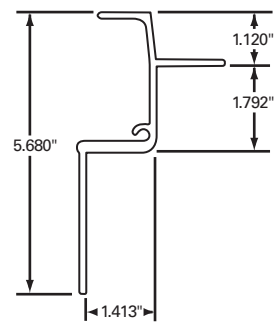

050-878
FOR CUT RAIL USE 051-878

FLEET NUMBER: 050-878
REPLACEMENT FOR: RAIL WABASH H/D WDG X 52'
REPLACEMENT FOR: E0556260

050-879

FOR CUT RAIL USE 051-879

FLEET NUMBER: 050-879
REPLACEMENT FOR: WABASH N/S REEFER "UPPER" RAIL X 52"
REPLACEMENT FOR: E3216260 & 08103216

050-879-001

FOR CUT RAIL USE 051-879-001

FLEET NUMBER: 050-879-001
REPLACEMENT FOR: WABASH N/S REEFER "LOWER" RAIL X 52"
REPLACEMENT FOR: E3226260 & 08103226

050-882

FOR CUT RAIL USE 051-882

FLEET NUMBER: 050-882
REPLACEMENT FOR: WABASH N/S FREIGHT PRO TOP RAIL X 52' 2"
REPLACEMENT FOR: E8216260