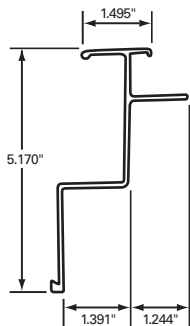

050-754

FOR CUT RAIL USE 051-754

FLEET NUMBER: 050-754
REPLACEMENT FOR: MORGAN N/S "GVFD" TOP RAIL W/TAB X 52'
REPLACEMENT FOR: 00033901