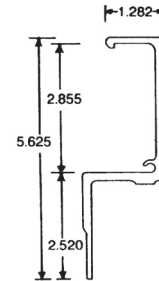

050-555-001

FOR CUT RAIL USE 051-556

FLEET NUMBER: 050-555-001
REPLACEMENT FOR: RAIL STRICK E-98,99 X 52' USE 050-556
REPLACEMENT FOR: AA93C-0078-51-T5

050-556

FOR CUT RAIL USE 051-556

FLEET NUMBER: 050-556
REPLACEMENT FOR: STRICK N/S TOP RAIL X 52'
REPLACEMENT FOR: AA93C-0122-51-T5 & 06043

050-558

FOR CUT RAIL USE 051-558

FLEET NUMBER: 050-558
REPLACEMENT FOR: STRICK N/S SHALLOW POST TOP RAIL 52'
REPLACEMENT FOR: EA93C-0004-51-T5 & 08002

050-575-001

FOR CUT RAIL USE 051-575

FLEET NUMBER: 050-575-001
REPLACEMENT FOR: RAIL STOUGHTON/BRAE X 52'
REPLACEMENT FOR: 02-06388-620 & 02-04795

050-577

FOR CUT RAIL USE 051-577

FLEET NUMBER: 050-577
REPLACEMENT FOR: STOUGHTON DOM. CONT. TOP RAIL X 39'
REPLACEMENT FOR: 02-10205-463-75

050-578

FOR CUT RAIL USE 051-578

FLEET NUMBER: 050-578
REPLACEMENT FOR: STOUGHTON DOM. CONT. TOP RAIL X 40'
REPLACEMENT FOR: 02-13351-463-75