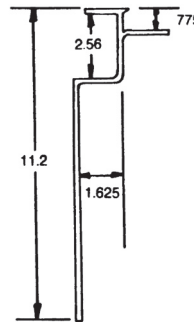

050-210-001

FOR CUT RAIL USE 051-210

FLEET NUMBER: 050-210-001
REPLACEMENT FOR: RAIL GREAT DANE WEDGE
X 52'
REPLACEMENT FOR: 78401