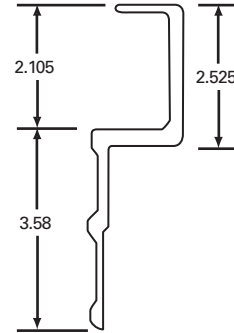

058-015

FOR CUT RAIL USE 058-015

FLEET NUMBER: 058-015
REPLACEMENT FOR: RAIL HYUNDA X 40"
REPLACEMENT FOR:

058-020

FOR CUT RAIL USE 058-020

FLEET NUMBER: 058-020
REPLACEMENT FOR: FRUEH NIPPON RAIL X 40"
REPLACEMENT FOR: