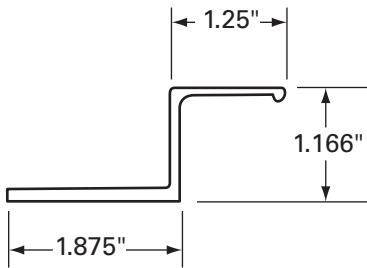

050-879

FOR CUT RAIL USE 051-879

FLEET NUMBER: 050-879
REPLACEMENT FOR: WABASH N/S REEFER "UPPER" RAIL X 52"
REPLACEMENT FOR: E3216260 & 08103216