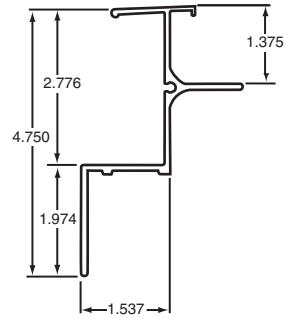

050-752

FOR CUT RAIL USE 051-752

FLEET NUMBER: 050-752
REPLACEMENT FOR: MORGAN N/S TOP RAIL FOR 1" BOW X 52'
REPLACEMENT FOR: 0001409

050-753

FOR CUT RAIL USE 051-751

FLEET NUMBER: 050-753
REPLACEMENT FOR: MORGAN "GVFD" TOP RAIL X 52' USE 050-751
REPLACEMENT FOR: 000065, 000075, 000085