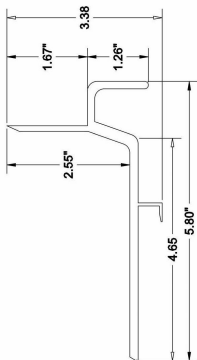

050-060

FOR CUT RAIL USE 051-060

FLEET NUMBER: 050-060
REPLACEMENT FOR: RAIL BUDD Y & N WEDGE X 47'
REPLACEMENT FOR: A02B-57064

050-101-001

FOR CUT RAIL USE 051-101

FLEET NUMBER: 050-101-001
REPLACEMENT FOR: RAIL DORSEY - N/S H/D X 52'
REPLACEMENT FOR: 2511074-617 & 2511202

050-102

FOR CUT RAIL USE 051-102

FLEET NUMBER: 050-102
REPLACEMENT FOR: DORSEY N/S SET-BACK TOP RAIL X 52'
REPLACEMENT FOR: 2511252617

050-125

FOR CUT RAIL USE 051-125

FLEET NUMBER: 050-125
REPLACEMENT FOR: RAIL DURALITE X 48'
REPLACEMENT FOR: 00109-->00117

050-275

FLEET NUMBER: 050-275
REPLACEMENT FOR: GRUMMAN TOP RAIL X 24'
REPLACEMENT FOR: 91812300

050-301

FOR CUT RAIL USE 051-301

FLEET NUMBER: 050-301
REPLACEMENT FOR: HYUNDAI N/S TOP RAIL X 52'
REPLACEMENT FOR: 10009563

050-304-001

FLEET NUMBER: 050-304-001
REPLACEMENT FOR: HYUNDAI COMP. PLATE SIDE TOP RAIL X 52'
REPLACEMENT FOR: 10092615

050-350

FOR CUT RAIL USE 051-350

FLEET NUMBER: 050-350
REPLACEMENT FOR: KENTUCKY TOP RAIL X 52'
REPLACEMENT FOR: 16387