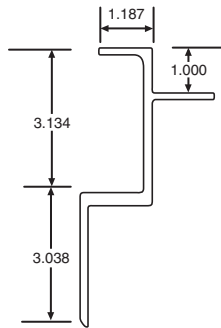

050-525-001

FOR CUT RAIL USE 051-525

FLEET NUMBER: 050-525-001
REPLACEMENT FOR: RAIL PINES N/S W/LIP X 52'
REPLACEMENT FOR: AEID100 & AEID110