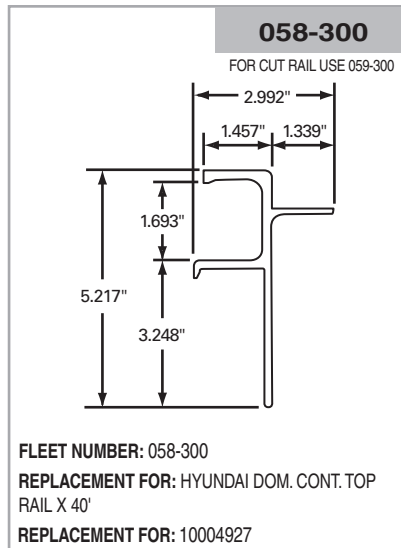

058-015

FOR CUT RAIL USE 058-015

FLEET NUMBER: 058-015
REPLACEMENT FOR: RAIL HYUNDA X 40"
REPLACEMENT FOR:

058-020

FOR CUT RAIL USE 058-020

FLEET NUMBER: 058-020
REPLACEMENT FOR: FRUEH NIPPON RAIL X 40"
REPLACEMENT FOR: