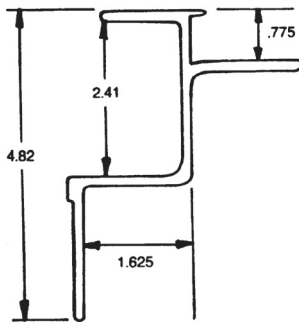

050-200-001

FOR CUT RAIL USE 051-200

FLEET NUMBER: 050-200-001
REPLACEMENT FOR: RAIL GREAT DANE FLAT ROOF
X 52'
REPLACEMENT FOR: 79681

050-205

FOR CUT RAIL USE 051-205

FLEET NUMBER: 050-205
REPLACEMENT FOR: RAIL GREAT DANE STANDARD
X 47'
REPLACEMENT FOR: 71035