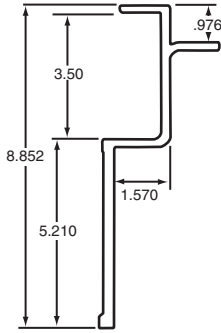

050-217

FOR CUT RAIL USE 051-217

FLEET NUMBER: 050-217
REPLACEMENT FOR: GREAT DANE "P-VAN" TOP RAIL X 52'
REPLACEMENT FOR: 60309001 & AE1P000-5205