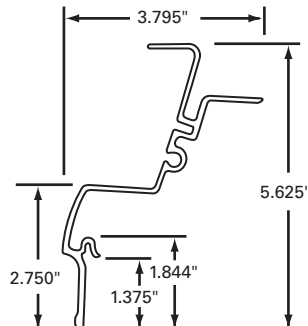

050-102

FOR CUT RAIL USE 051-102

FLEET NUMBER: 050-102
REPLACEMENT FOR: DORSEY N/S SET-BACK TOP RAIL X 52'
REPLACEMENT FOR: 2511252617

050-125

FOR CUT RAIL USE 051-125

FLEET NUMBER: 050-125
REPLACEMENT FOR: RAIL DURALITE X 48'
REPLACEMENT FOR: 00109-->00117