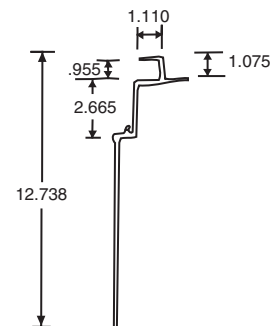

050-153-002

FOR CUT RAIL USE 051-153

FLEET NUMBER: 050-153-002
REPLACEMENT FOR: RAIL FRUE N/S WEDGE X 52'
REPLACEMENT FOR: STK-21499-52