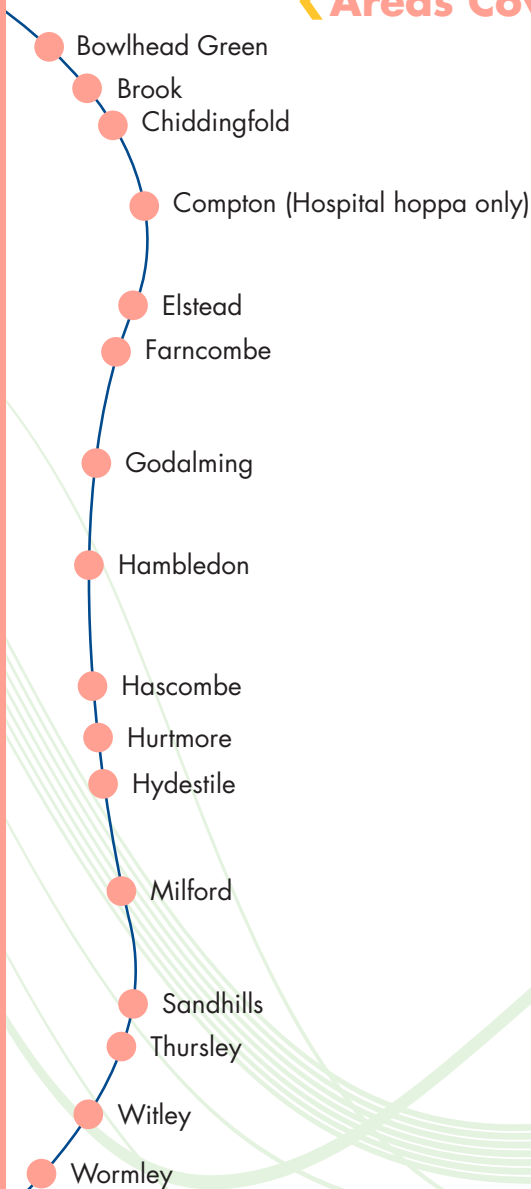

Godalming

◀ Areas Covered

Booking Line: 01428 681701

Monday to Friday - 8.30am to 12.30pm and 1.00pm to 4.00pm

Godalming

Services for people who live in the Godalming area:

- The hoppa Shoppa
- The Hospital hoppa (including health facilities in Guildford, Godalming and Haslemere)
- The Ranger
- Group Travel

Charges:

The Shoppa - £2.50 each way.

The Hospital hoppa - £10.00 each way and £2.50 for a carer/companion each way.

The Ranger - £1.25 per mile and £2.50 for a carer/companion each way. Minimum single fare £6.00.