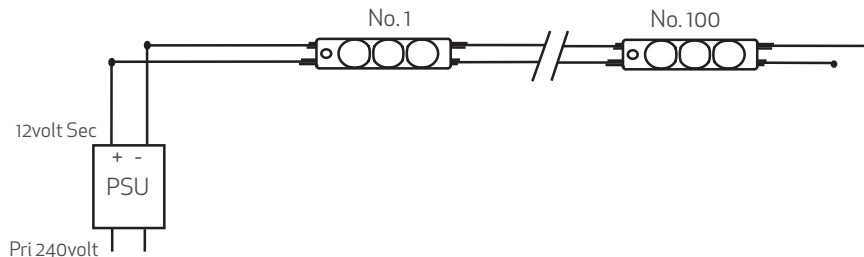

IP rating: IP68

ECA Compliant: Yes

Recommended

Can Depth: 40mm – 100mm

Number of Modules per Power Supply:

K301 10va PSU Maximum 25 modules

LCU 15va PSU Maximum 40 modules

LCU 35va PSU Maximum 90 modules

LCU 60va PSU Maximum 160 modules

LCU 100va PSU Maximum 265 modules

LCU 150va PSU Maximum 400 modules

Circuit Wiring

Centre Feed Up To 200 modules

End Feed Up To 100 modules

Sales: 01527 547521 **Email:** info@signgear.co.uk