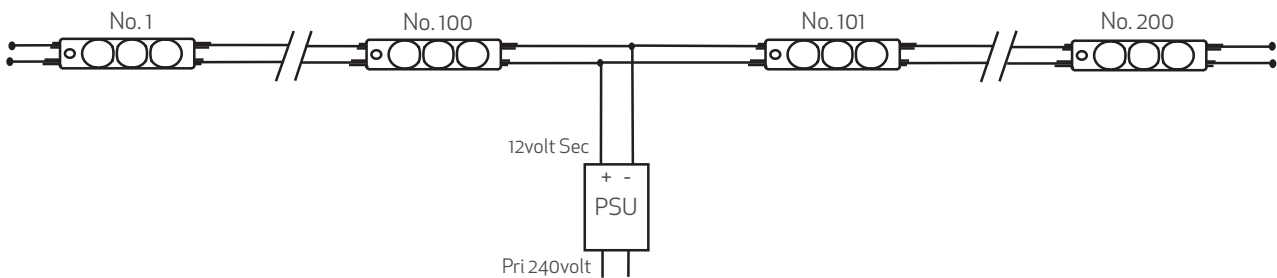

Circuit Wiring

Centre Feed Up To 200 modules