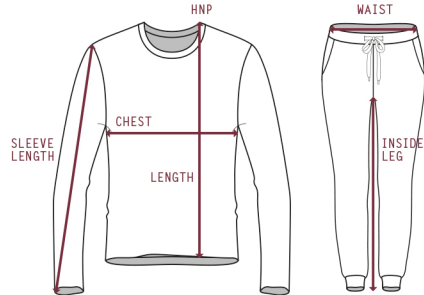

GARMENT SPECIFICATIONS

ALL MEASUREMENTS ARE IN CM. CHEST IS MEASURED 2.5CM BELOW ARMHOLE.

SF MEN + UNISEX

SF028 MEN'S MICROFLEECE JACKET	S	M	L	XL	XXL	TOLS +/-
CHEST	45.0	48.0	51.0	54.0	57.0	1.5
LENGTH	70.0	72.0	74.0	76.0	78.0	2.0
SLEEVE LENGTH	61.0	62.0	63.0	64.0	65.0	2.0

SF042 MEN'S SHORT SLEEVED STRETCH POLO	S	M	L	XL	XXL	TOLS +/-
CHEST	44.0	48.0	52.0	56.0	60.0	1.5
LENGTH	65.5	69.5	73.5	76.5	79.5	2.0
SLEEVE LENGTH	20.0	21.0	22.0	23.0	24.0	1.5

SF044 MEN'S LONG SLEEVED STRETCH POLO	S	M	L	XL	XXL	TOLS +/-
CHEST	46.0	49.0	52.0	55.0	59.0	1.5
LENGTH	65.5	69.5	73.5	76.5	79.5	2.0
SLEEVE LENGTH	60.0	62.0	63.0	64.0	65.0	1.5