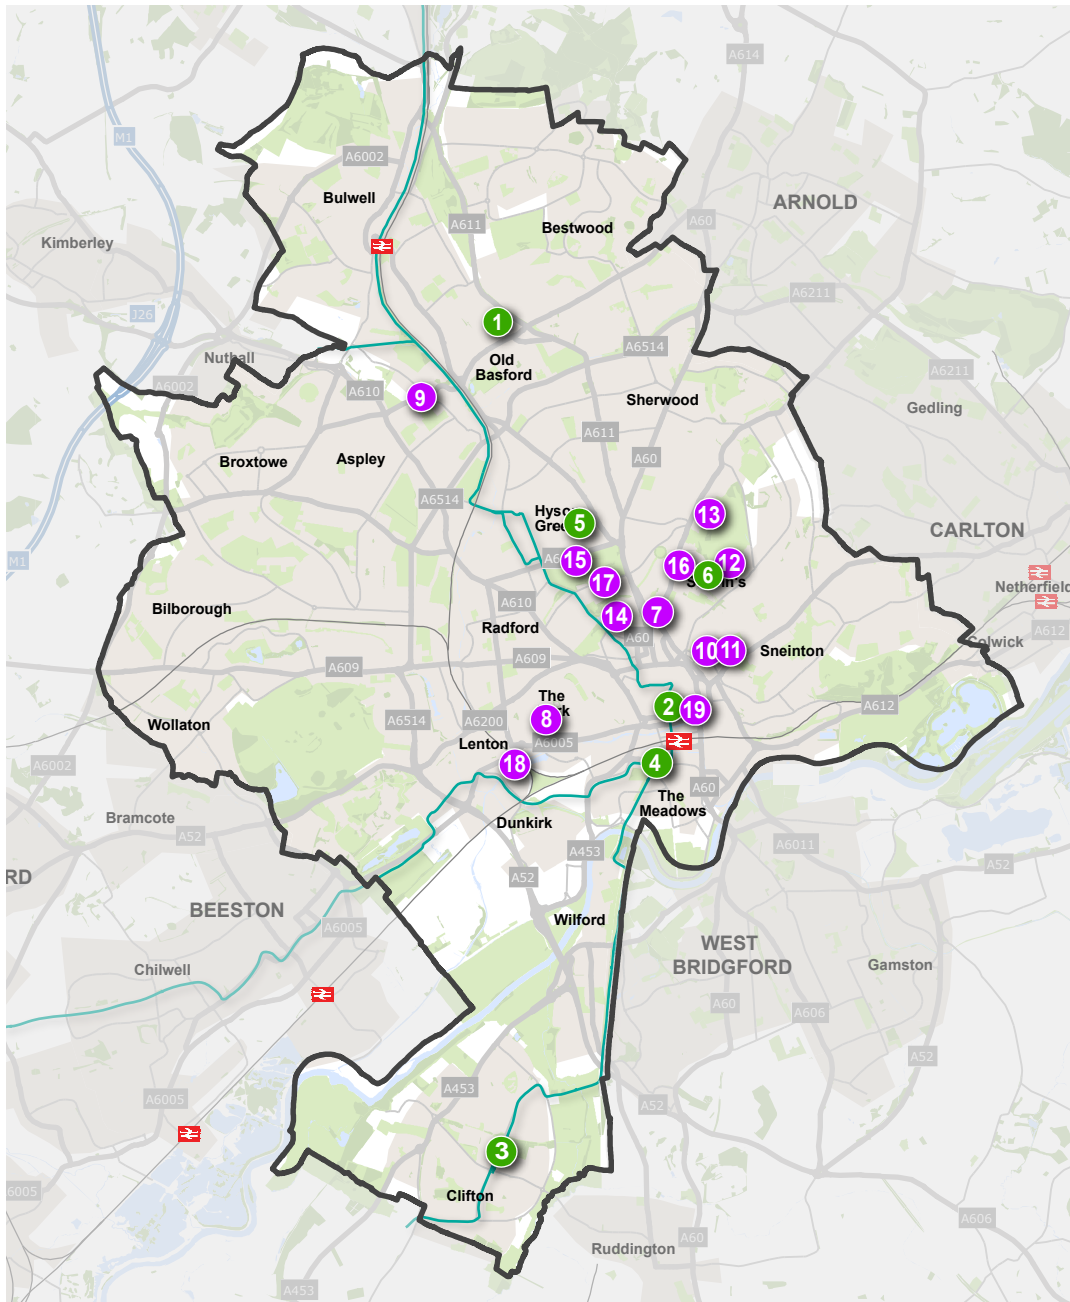

7. Age UK (Nottingham & Nottinghamshire)

8. Cornerstone Money Advice

9. Disability Direct Nottingham

10. Emmanuel House

11. Housing Aid

12. Money Sorted - D2N2

13. Nottingham and Nottinghamshire Refugee Forum

14. Nottingham Women's Centre

15. Nottinghamshire Deaf Society

16. Pakistan Centre

17. The Signpost to Polish Success

18. Trent Debt Advice

19. Welfare Rights Service
Nottingham City Council

Kilometre
0 1.25