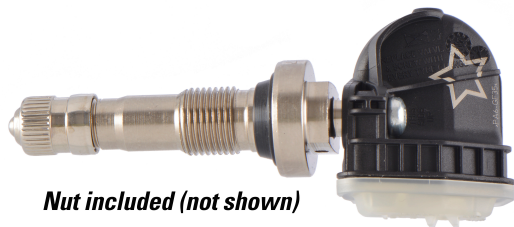

28984 (315 MHz)

Jeep; Cherokee; 2014
 Jeep; Cherokee; 2015
 Jeep; Cherokee; 2016-2017
 Jeep; Cherokee; 2018
 Ram; Ram Series; 2014-2015
 Ram; Ram Series; 2016-2017

29014

Nut included (not shown)

Ford; Focus; 2016; RS
 Ford; Mustang; 2016; Shelby GT350