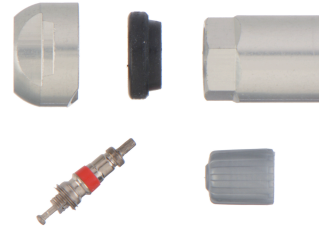

Service Pack

2013 (Interchanges with 20016)

Chrysler; 200; 2011; Fits Schrader Alum stem sensor. Does not include stem.
Chrysler; 200; 2012; Fits Schrader Alum stem sensor. Does not include stem.
Chrysler; 300; 2005-2006; Fits Schrader Alum stem sensor. Does not include stem.
Chrysler; 300; 2007; Fits Schrader Alum stem sensor. Does not include stem.
Chrysler; 300; 2008; Fits Schrader Alum stem sensor. Does not include stem.
Chrysler; 300; 2009-2010; Does Not Include Stem
Chrysler; 300; 2012; W/Metal Stem Clamp-in Sensor; Does Not Include Stem
Chrysler; Aspen; 2007-2011; Fits Schrader Alum stem sensor. Does not include stem.
Chrysler; Crossfire; 2005; Fits Schrader Alum stem sensor. Does not include stem.
Chrysler; Pacifica; 2006-2007; Fits Schrader Alum stem sensor. Does not include stem.
Chrysler; Pacifica; 2008; Fits Schrader Alum stem sensor. Does not include stem.
Chrysler; PT Cruiser; 2008-2010; Fits Schrader Alum stem sensor. Does not include stem.
Chrysler; Sebring; 2007-2009; Fits Schrader Alum stem sensor. Does not include stem.
Chrysler; Sebring; 2010; Fits Schrader Alum stem sensor. Does not include stem.
Chrysler; Town & Country; 2006-2007; Fits Schrader Alum stem sensor. Does not include stem.
Chrysler; Town & Country; 2008; Fits Schrader Alum stem sensor. Does not include stem.
Chrysler; Town & Country; 2009-2010; Fits Schrader Alum stem sensor. Does not include stem.
Dodge; Avenger; 2008-2009; Fits Schrader Alum stem sensor. Does not include stem.
Dodge; Avenger; 2010-2012; Fits Schrader Alum stem sensor. Does not include stem.
Dodge; Caliber; 2007-2010; Fits Schrader Alum stem sensor. Does not include stem.
Dodge; Caliber; 2011-2012; Fits Schrader Alum stem sensor. Does not include stem.
Dodge; Caravan; 2006-2007; Fits Schrader Alum stem sensor. Does not include stem.
Dodge; Challenger; 2008; Does Not Include Stem
Dodge; Challenger; 2009; Does Not Include Stem
Dodge; Challenger; 2010-2012; W/Metal Stem Clamp-in Sensor; Does Not Include Stem
Dodge; Charger; 2006-2007; Fits Schrader Alum stem sensor. Does not include stem.
Dodge; Charger; 2008; Fits Schrader Alum stem sensor. Does not include stem.
Dodge; Charger; 2009; Does Not Include Stem
Dodge; Charger; 2010; W/Metal Stem Clamp-in Sensor; Does Not Include Stem
Dodge; Dakota; 2008-2010; Fits Schrader Alum stem sensor. Does not include stem.
Dodge; Durango; 2007; Fits Schrader Alum stem sensor. Does not include stem.
Dodge; Durango; 2008; Fits Schrader Alum stem sensor. Does not include stem.
Dodge; Durango; 2009; Fits Schrader Alum stem sensor. Does not include stem.
Dodge; Grand Caravan; 2006-2007; Fits Schrader Alum stem sensor. Does not include stem.
Dodge; Grand Caravan; 2008-2010; Fits Schrader Alum stem sensor. Does not include stem.
Dodge; Journey; 2009; Fits Schrader Alum stem sensor. Does not include stem.
Dodge; Journey; 2010; Fits Schrader Alum stem sensor. Does not include stem.
Dodge; Magnum; 2005-2007; Fits Schrader Alum stem sensor. Does not include stem.
Dodge; Magnum; 2008; Fits Schrader Alum stem sensor. Does not include stem.
Dodge; Nitro; 2007-2008; Fits Schrader Alum stem sensor. Does not include stem.
Dodge; Nitro; 2009-2011; Fits Schrader Alum stem sensor. Does not include stem.
Dodge; Ram Series; 2008; Fits Schrader Alum stem sensor. Does not include stem.