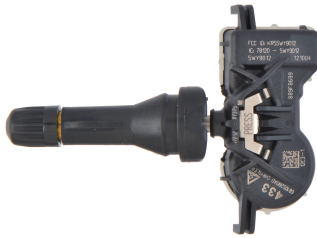

28505 (315 MHz)

Hyundai; Veloster; 2012-2016

28586 (433 MHz)

Chrysler; 200; 2015-2017
Dodge; Dart; 2013-2016
Jeep; Renegade; 2015-2016

28670 (315 MHz)

Toyota; Sequoia; 2008-2013
Toyota; Sienna; 2006-2014
Toyota; Tundra; 2006; W/Alloy Wheels; W/TRW Sensor
Toyota; Tundra; 2007; W/Alloy Wheels; W/TRW Sensor
Toyota; Tundra; 2008-2011; W/Alloy Wheels; W/TRW Sensor
Toyota; Tundra; 2012
Toyota; Tundra; 2013; W/Alloy Wheels; W/TRW Sensor
Toyota; Tundra; 2014; W/Alloy Wheels
Toyota; Tundra; 2015; W/Alloy Wheels