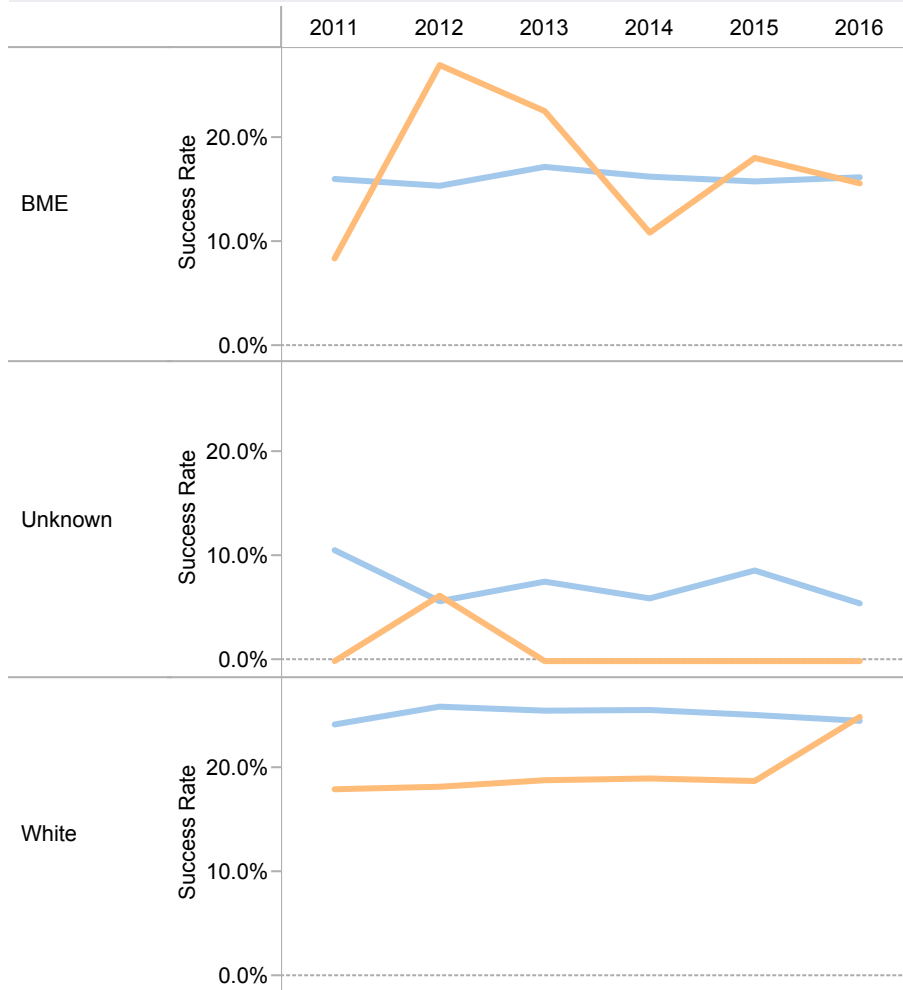

Success Rates Over Time by Age

Success Rates by Age

# Trends: Success Rate by Demographic (College vs All University)

Demographic  
Ethnicity

The data include Domiciles:  
UK

Mansfield College  
All University

All data are taken from Undergraduate  
Admissions Definitive Data Snapshot of  
Feb 2017

Success Rates Over Time by Ethnicity

Success Rates by Ethnicity