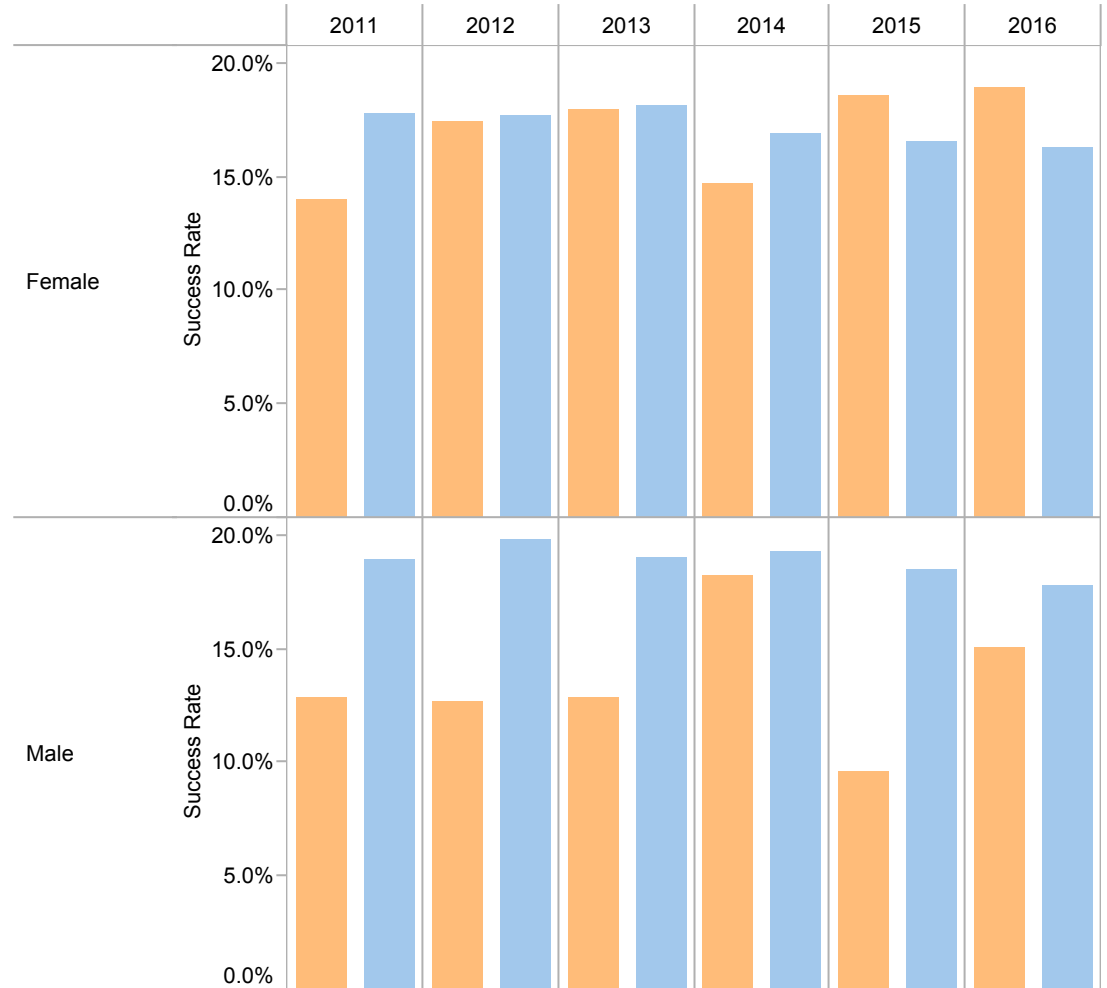

# Trends: Success Rate by Demographic (College vs All University)

Demographic  
Sex

The data include Domiciles:  
UK, EU & Non-EU

Mansfield College  
All University

All data are taken from Undergraduate  
Admissions Definitive Data Snapshot of  
Feb 2017

Success Rates Over Time by Sex

Success Rates by Sex

# Trends: Success Rate by Demographic (College vs All University)

Demographic  
Age

The data include Domiciles:  
UK, EU & Non-EU

Mansfield College  
All University

All data are taken from Undergraduate  
Admissions Definitive Data Snapshot of  
Feb 2017