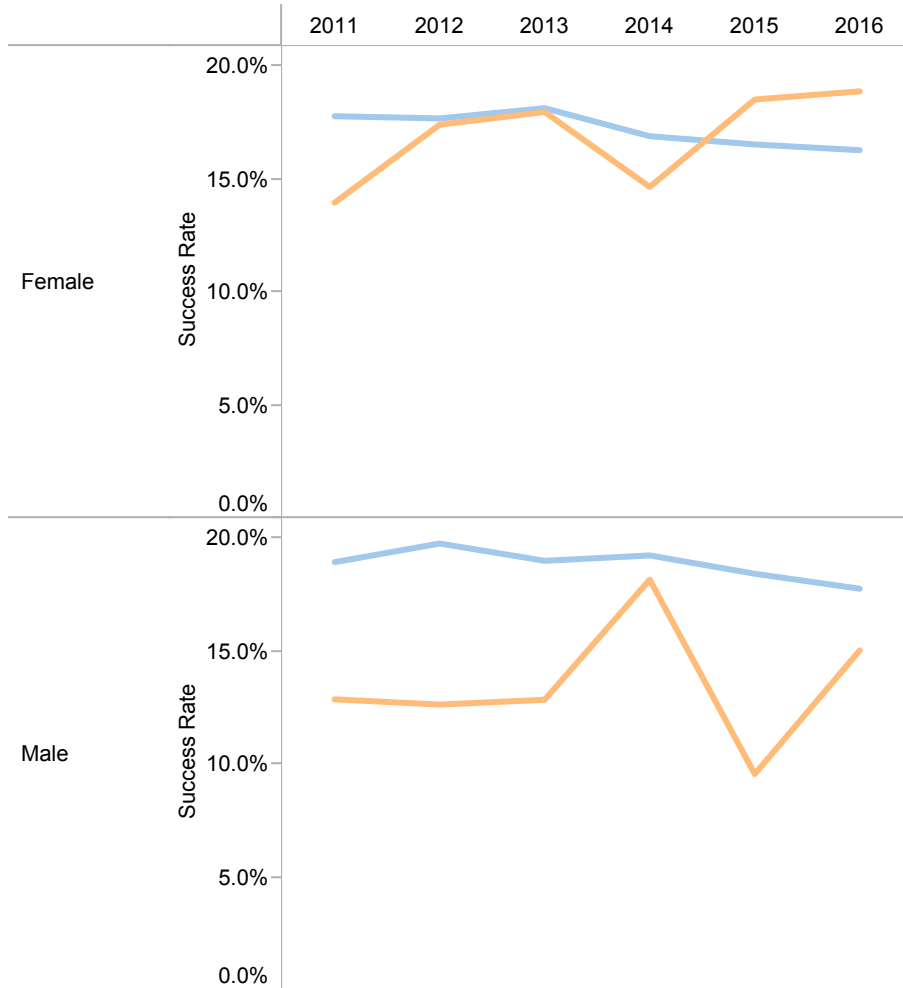

# Trends: Success Rate by Demographic (College vs All University)

Demographic  
Sex

The data include Domiciles:  
UK, EU & Non-EU

Mansfield College  
All University

All data are taken from Undergraduate  
Admissions Definitive Data Snapshot of  
Feb 2017

Success Rates Over Time by Sex

Success Rates by Sex

# Trends: Success Rate by Demographic (College vs All University)

Demographic  
Age

The data include Domiciles:  
UK, EU & Non-EU

Mansfield College  
All University

All data are taken from Undergraduate  
Admissions Definitive Data Snapshot of  
Feb 2017