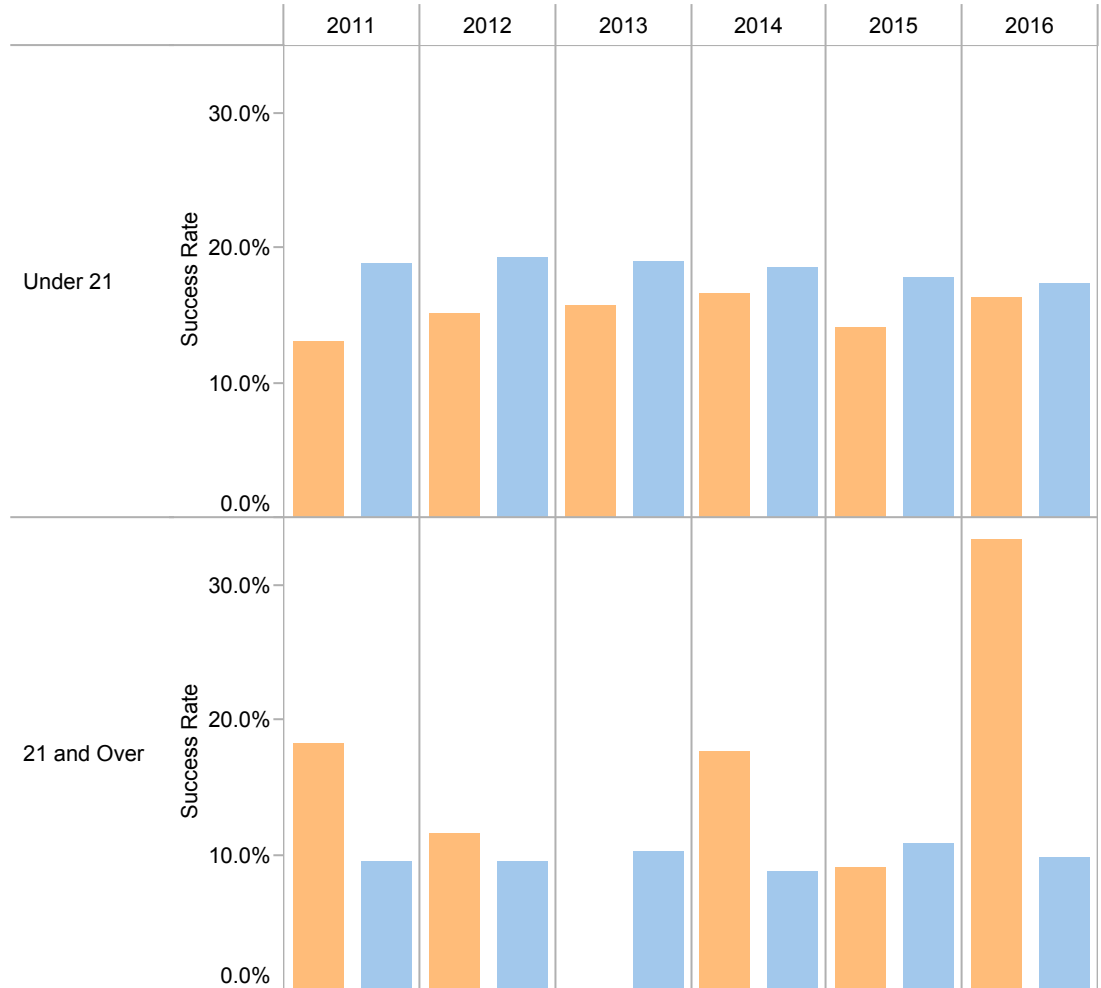

# Trends: Success Rate by Demographic (College vs All University)

Demographic  
Sex

The data include Domiciles:  
UK, EU & Non-EU

Mansfield College  
All University

All data are taken from Undergraduate  
Admissions Definitive Data Snapshot of  
Feb 2017

Success Rates Over Time by Sex

Success Rates by Sex

# Trends: Success Rate by Demographic (College vs All University)

Demographic  
Age

The data include Domiciles:  
UK, EU & Non-EU

Mansfield College  
All University

All data are taken from Undergraduate  
Admissions Definitive Data Snapshot of  
Feb 2017

Success Rates Over Time by Age

Success Rates by Age