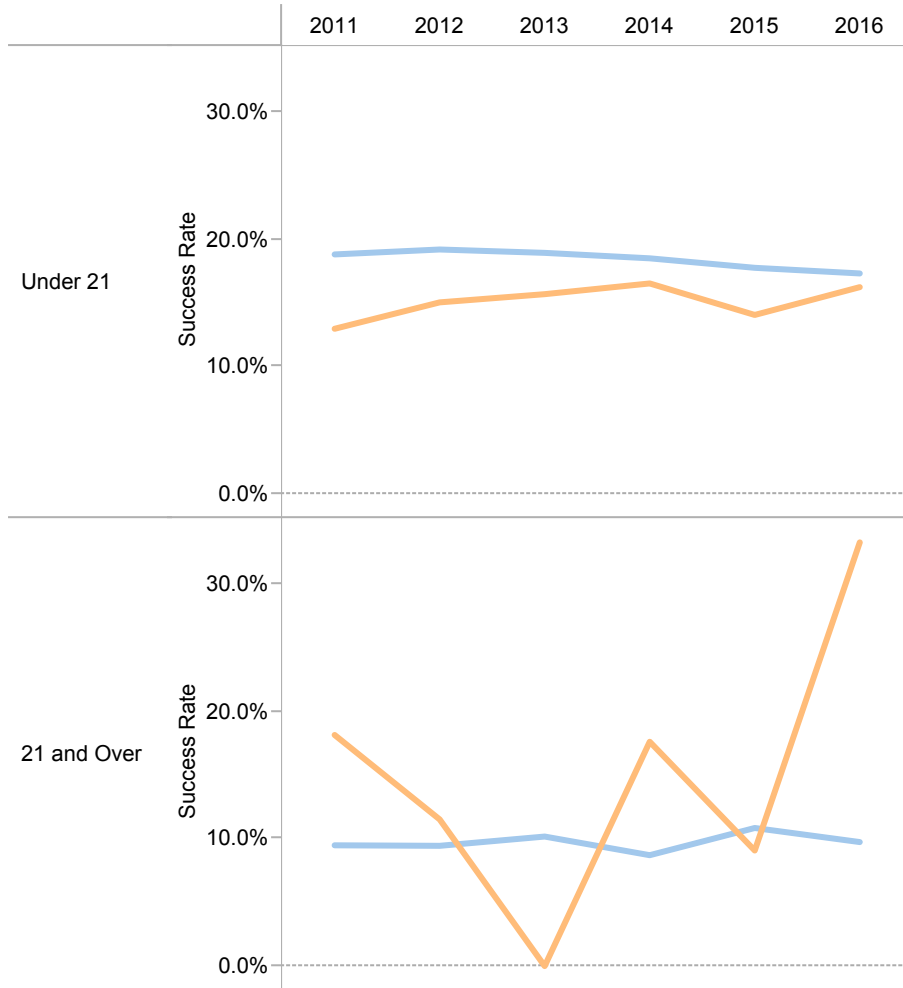

# Trends: Success Rate by Demographic (College vs All University)

Demographic  
Sex

The data include Domiciles:  
UK, EU & Non-EU

Mansfield College  
All University

All data are taken from Undergraduate  
Admissions Definitive Data Snapshot of  
Feb 2017

Success Rates Over Time by Sex

Success Rates by Sex

# Trends: Success Rate by Demographic (College vs All University)

Demographic  
Age

The data include Domiciles:  
UK, EU & Non-EU

Mansfield College  
All University

All data are taken from Undergraduate  
Admissions Definitive Data Snapshot of  
Feb 2017

Success Rates Over Time by Age

Success Rates by Age