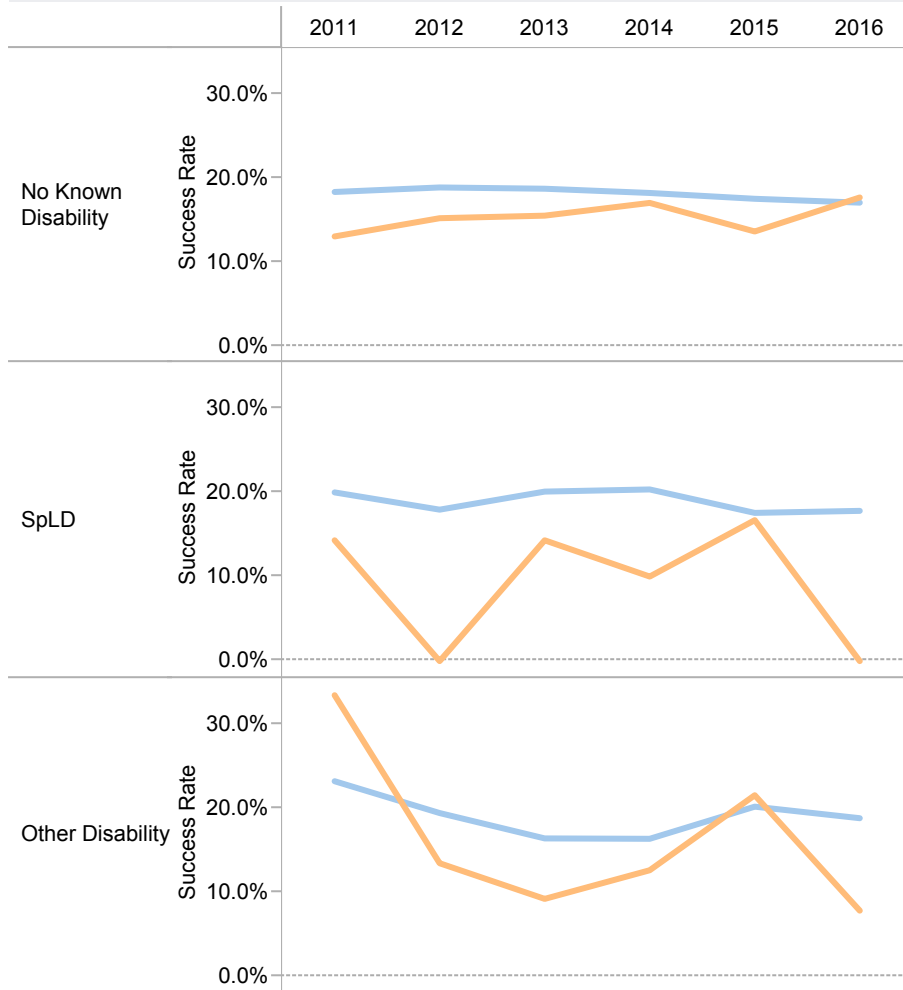

Success Rates Over Time by Ethnicity

Success Rates by Ethnicity

# Trends: Success Rate by Demographic (College vs All University)

**Demographic**  
Disability

The data include Domiciles:  
UK, EU & Non-EU

■ Mansfield College  
■ All University

All data are taken from Undergraduate  
Admissions Definitive Data Snapshot of  
Feb 2017

**Success Rates Over Time by Disability**

**Success Rates by Disability**