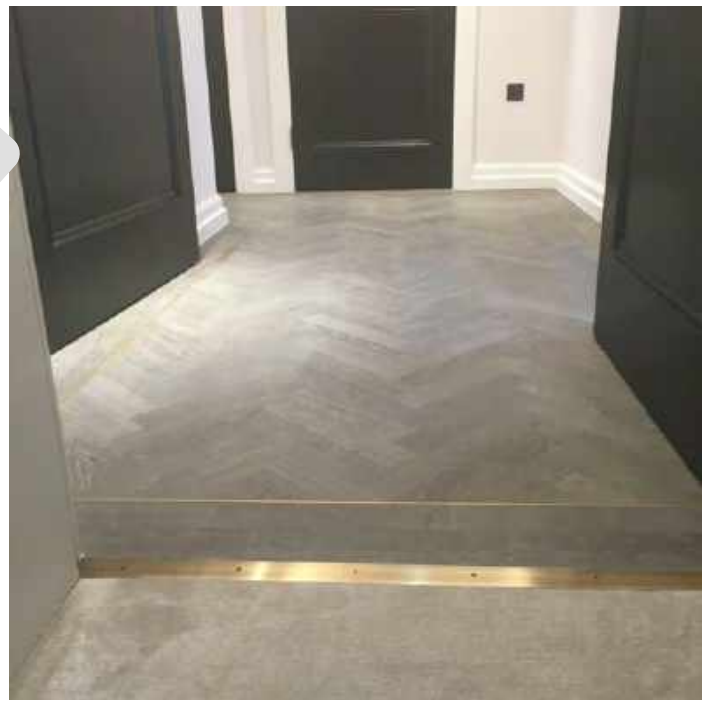

OAK HERRINGBONE WITH A BRASS INLAY
CARPET: VAN BESOUW SILVER

OAK CORONA 70 OAK BIANSCOPINO BY LISTONE GIORDANO
8 APARTMENTS
ALBERT HALL MANSIONS

KENSINGTON - LONDON
CONTRACTOR: GILBERT ASH
TECTONICS ARCHITECTS