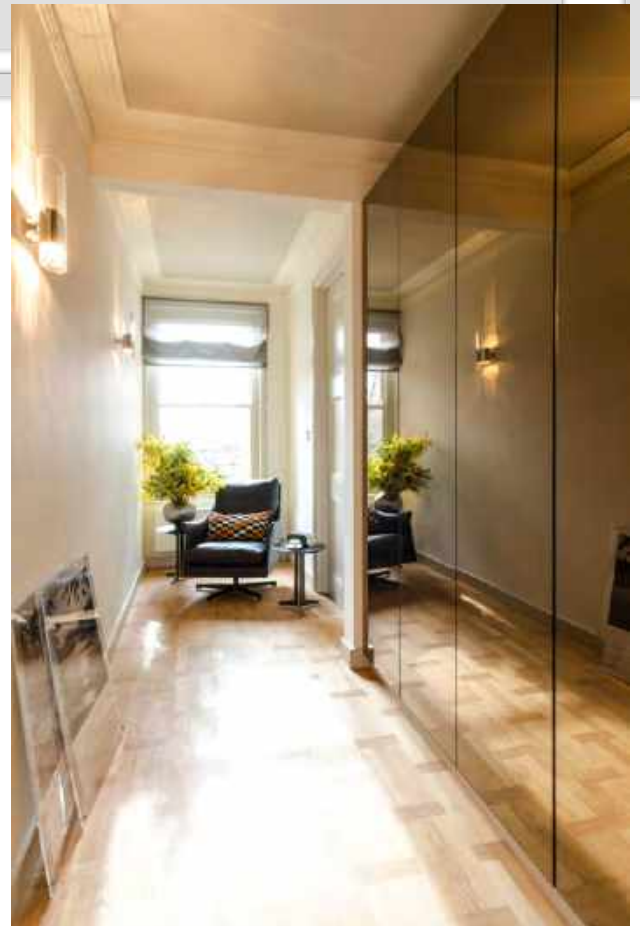

DESIGN: STUDIO DAR
PRIVATE CLIENT
REGENT'S PARK - LONDON

ABOVE & BELOW: OAK PLANK 192 WHITE
BY ADMONTER

ABOVE: NATURAL GENIUS - MEDOC ERICE 1312
BELOW; CORONA 70 - HERRINGBONE TAMARINDO

ARCHITECT & DESIGN: STUDIO 29
PRIVATE CLIENT
MAIDA VALE - LONDON