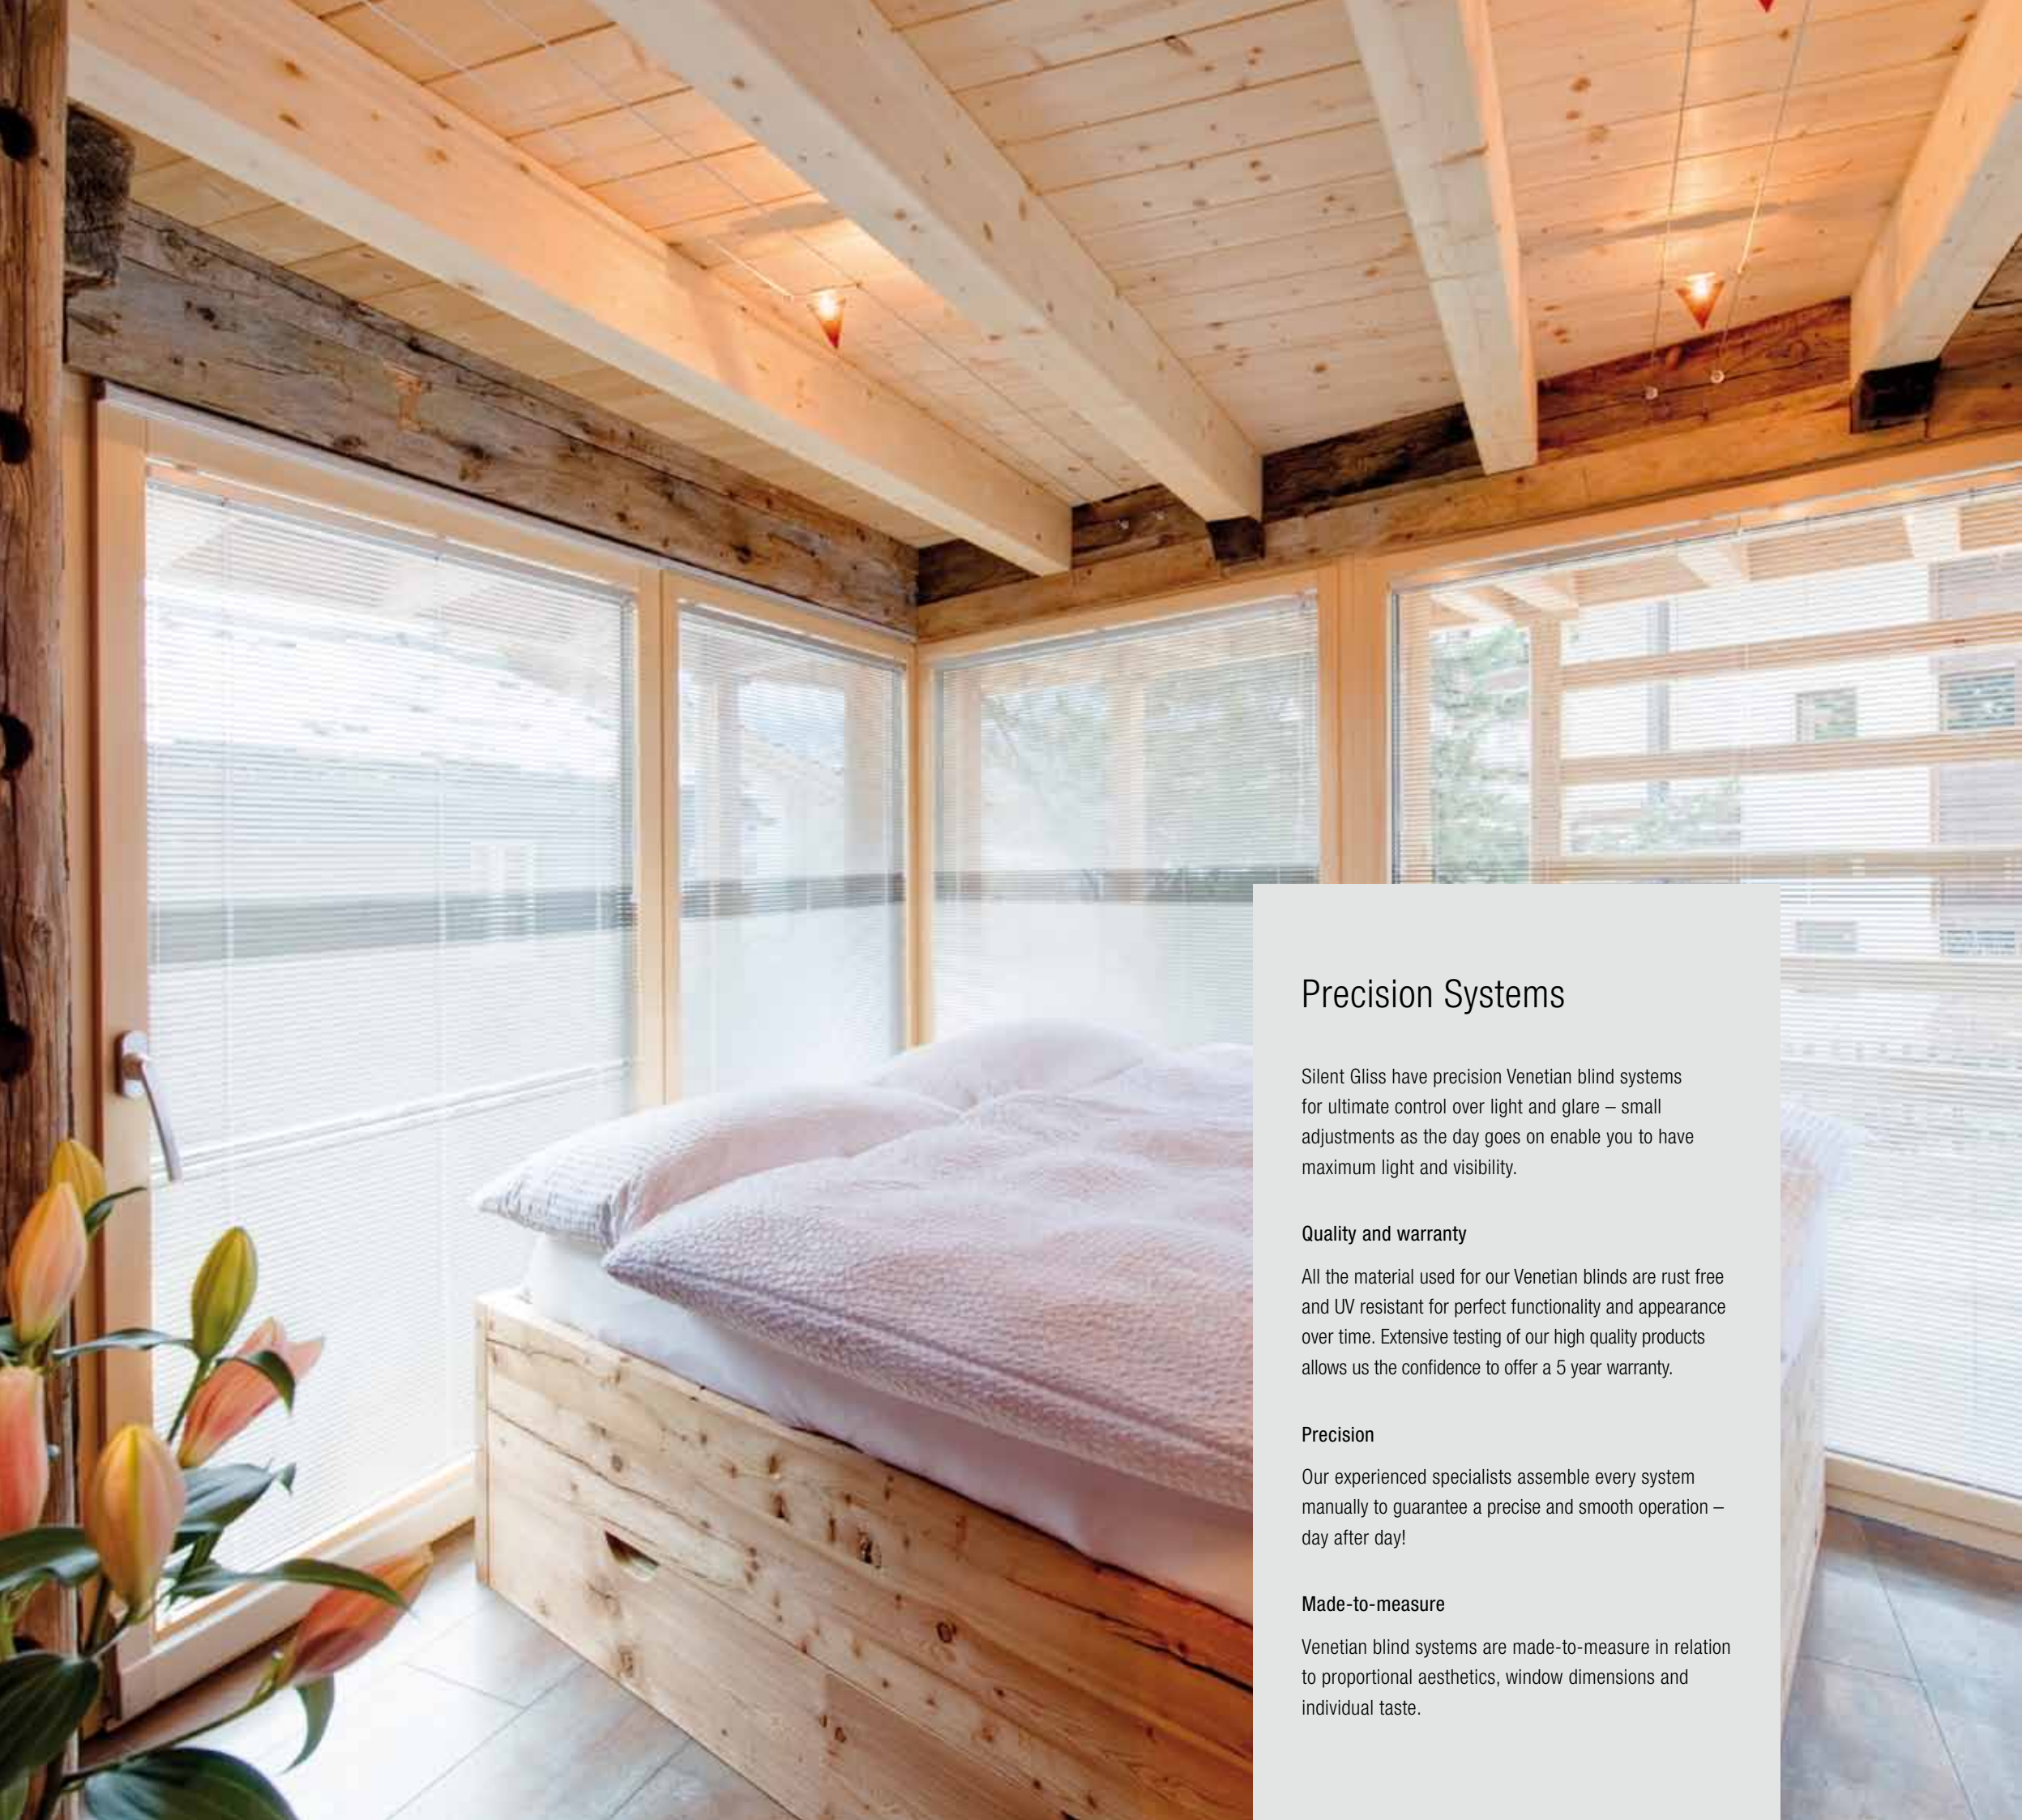

Precision Systems

Silent Gliss have precision Venetian blind systems for ultimate control over light and glare – small adjustments as the day goes on enable you to have maximum light and visibility.

Quality and warranty

All the material used for our Venetian blinds are rust free and UV resistant for perfect functionality and appearance over time. Extensive testing of our high quality products allows us the confidence to offer a 5 year warranty.

Precision

Our experienced specialists assemble every system manually to guarantee a precise and smooth operation – day after day!

Made-to-measure

Venetian blind systems are made-to-measure in relation to proportional aesthetics, window dimensions and individual taste.