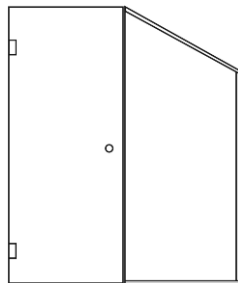

**Project A** - Fixed Panel

**Project B** - Glass Door

**Project C** - Glass Door with inline panel (Wall Mount)

**Project D** - Glass Door with 90° (Wall Mount)

**Project E** - Glass Door with inline panel (Glass Mount)

**Project F** - Glass Door with inline panel (Shaped)\*\* Available on all enclosures

**Project G** - Top Sliding Glass Door

**Project H** - Glass Door with 90° (Glass Mount)

**Project I** - Bottom Sliding Glass Door