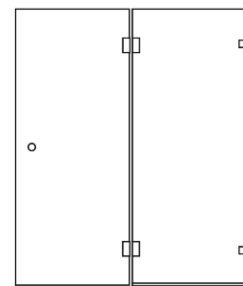

**Project A** - Fixed Panel

**Project B** - Glass Door

**Project C** - Glass Door with inline panel (Wall Mount)

**Project D** - Glass Door with 90° (Wall Mount)

**Project E** - Glass Door with inline panel (Glass Mount)