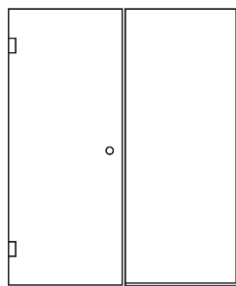

## Door choice & configurations

All glass enclosures are individually cut to size, this means no unsightly gaps from standard size showers. It also allows cut to shape or size options for Loft enclosures or smaller bathrooms. The most popular configurations are shown below however we can custom build to most applications.

**Project A** - Fixed Panel

**Project B** - Glass Door

**Project C** - Glass Door with inline panel (Wall Mount)

**Project D** - Glass Door with 90° (Wall Mount)

**Project E** - Glass Door with inline panel (Glass Mount)