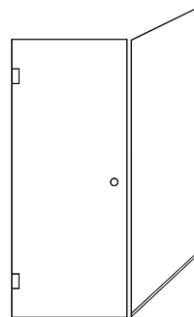

## Door choice & configurations

All glass enclosures are individually cut to size, this means no unsightly gaps from standard size showers. It also allows cut to shape or size options for Loft enclosures or smaller bathrooms. The most popular configurations are shown below however we can custom build to most applications.

**Project A** - Fixed Panel

**Project B** - Glass Door

**Project C** - Glass Door with inline panel (Wall Mount)

**Project D** - Glass Door with 90° (Wall Mount)

**Project E** - Glass Door with inline panel (Glass Mount)