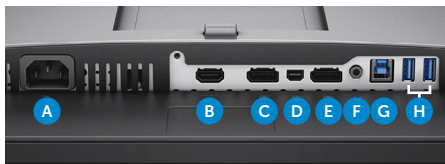

Connectors

A AC Power	E DisplayPort (out)
B HDMI/MHL	F Audio line-out
C DisplayPort (in)	G USB upstream
D Mini DisplayPort	H USB downstream