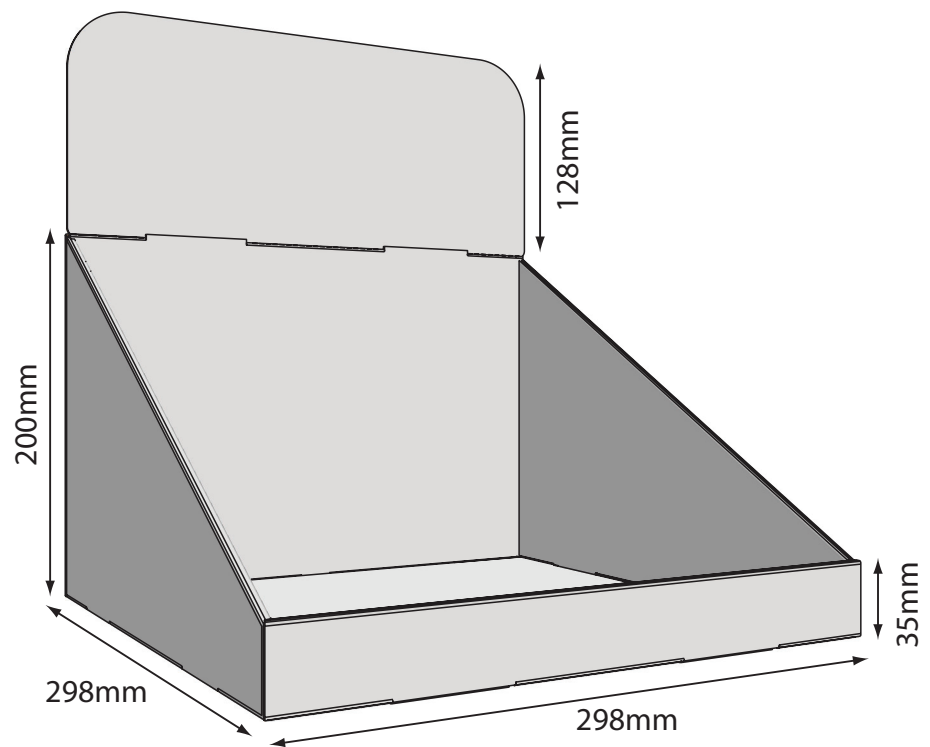

## Basic Hexagonal Dump Bin

---

---

<b>Material</b>	B Flute
<b>Assembled Dimensions</b>	504mm x 437mm x 1170mm
<b>Pack Dimensions 0401</b>	805mm x 25mm x 755mm

---

Adjustable shelf height

Optional clear plastic mop tray

## Floating Shelf FSDU

---

---

<b>Material</b>	EB Flute
<b>Assembled Dimensions</b>	500mm x 400mm x 1700mm
<b>Pack Dimensions 0201</b>	515mm x 405mm x 1420mm

---

- Optional product locators
- Optional clear plastic mop tray
- Optional clear EPOS ticket holders on shelf fronts
- Shipped fully assembled

## Basic Shelf Tray

---

---

<b>Material</b>	E Flute
<b>Assembled Dimensions</b>	595mm x 230mm x 50mm
<b>Pack Dimensions 0201</b>	240mm x 60mm x 605mm

---

Optional product locators

Optional clear EPOS ticket holders on front

## Basic CDU

---

---

<b>Material</b>	E Flute
<b>Assembled Dimensions</b>	298mm x 298mm x 328mm
<b>Pack Dimensions 0401</b>	700mm x 540mm x 10mm

---

Optional product locators in the tray

Optional clear plastic mop tray