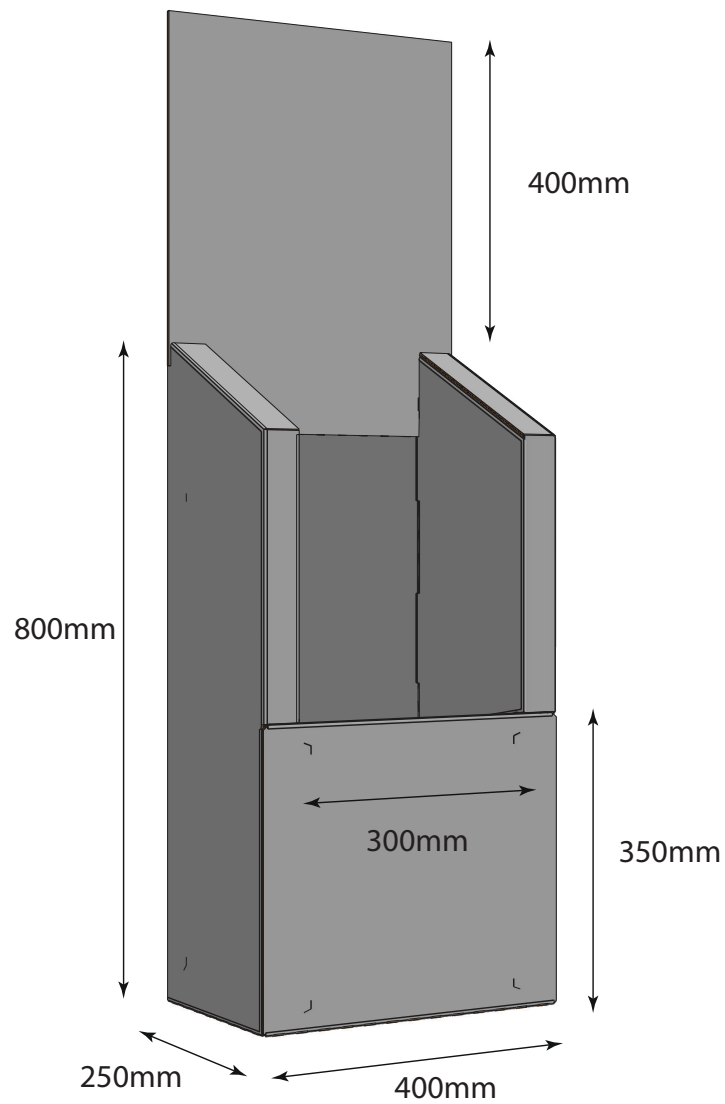

## Basic Hexagonal Dump Bin

---

---

<b>Material</b>	B Flute
<b>Assembled Dimensions</b>	504mm x 437mm x 1170mm
<b>Pack Dimensions 0401</b>	805mm x 25mm x 755mm

---

Adjustable shelf height

Optional clear plastic mop tray

## Basic Corr-a-clip 5 Shelf FSDU

<b>Material</b>	EB Flute
<b>Assembled Dimensions</b>	441mm x 250mm x 1620mm
<b>Pack Dimensions 0401</b>	1320mm x 470mm x 60mm

Optional product locators on shelves

Optional clear plastic mop tray

# Magazine Dispenser

---

---

<b>Material</b>	EB Flute
<b>Assembled Dimensions</b>	400mm x 250mm x 1200mm
<b>Pack Dimensions 0401</b>	910mm x 700mm x 400mm

---

- Adjustable shelf height
- Optional clear plastic mop tray
- Shipped fully assembled

## Floating Shelf FSDU

---

---

<b>Material</b>	EB Flute
<b>Assembled Dimensions</b>	500mm x 400mm x 1700mm
<b>Pack Dimensions 0201</b>	515mm x 405mm x 1420mm

---

- Optional product locators
- Optional clear plastic mop tray
- Optional clear EPOS ticket holders on shelf fronts
- Shipped fully assembled