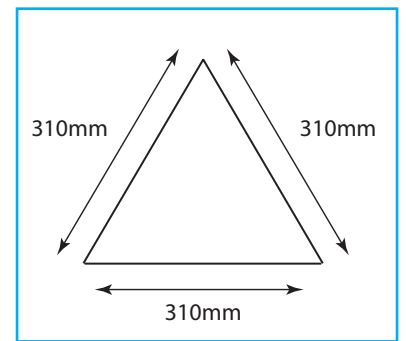

## Roller Banner (Grass Hopper)

---

---

<b>Material</b>	210 micron, Opaque, Grey Back
<b>Assembled Dimensions</b>	860mm x 285mm x 2098mm

---

Supplied in padded carry bag  
Fast, simple on-site assembly

## Basic Twist Lock Leaflet Dispenser

---

---

<b>Material</b>	2000 micron Display Board
<b>Assembled Dimensions</b>	210mm x 297mm x 100mm

---

A4 backboard to hold A5 leaflet

Flat pack for easy distribution

Size can be amended for various leaflet sizes

## Basic Bollard Cover

---

---

<b>Material</b>	White Fluted Polypropylene
<b>Assembled Dimensions</b>	310mm x 310mm x 1000mm
<b>Flat Pack Dimensions</b>	1000mm x 1000mm x 10mm

---

Strong design and very robust