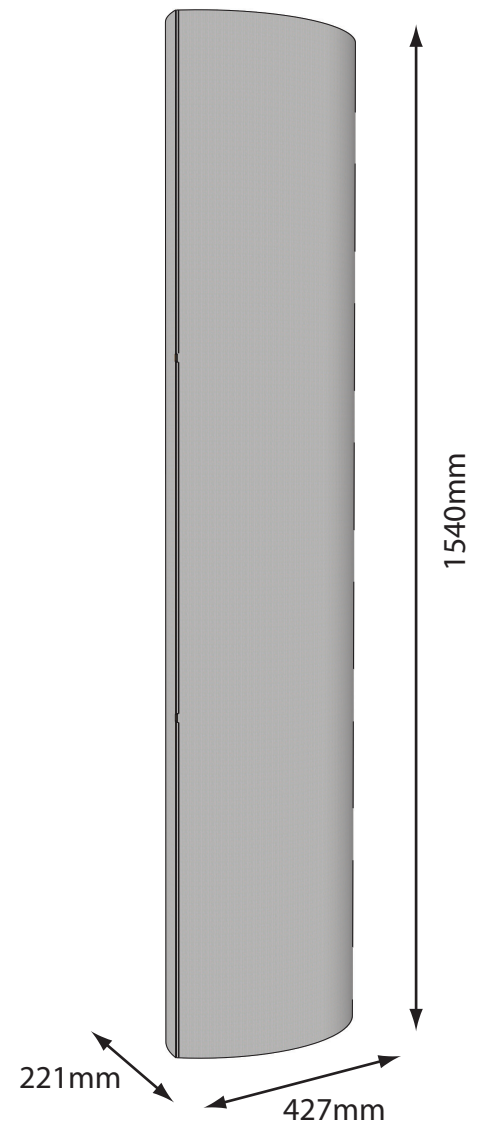

## Floating Shelf FSDU

---

---

<b>Material</b>	EB Flute
<b>Assembled Dimensions</b>	500mm x 400mm x 1700mm
<b>Pack Dimensions 0201</b>	515mm x 405mm x 1420mm

---

- Optional product locators
- Optional clear plastic mop tray
- Optional clear EPOS ticket holders on shelf fronts
- Shipped fully assembled

## Basic Shelf Tray

---

---

<b>Material</b>	E Flute
<b>Assembled Dimensions</b>	595mm x 230mm x 50mm
<b>Pack Dimensions 0201</b>	240mm x 60mm x 605mm

---

Optional product locators

Optional clear EPOS ticket holders on front

## Basic CDU

---

---

<b>Material</b>	E Flute
<b>Assembled Dimensions</b>	298mm x 298mm x 328mm
<b>Pack Dimensions 0401</b>	700mm x 540mm x 10mm

---

Optional product locators in the tray

Optional clear plastic mop tray

## Basic Pop Up Totem

---

Self erecting Totem  
Opens up and pops out to shape

---

<b>Material</b>	600 micron FBB
<b>Assembled Dimensions</b>	427mm x 221mm x 1540mm
<b>Pack Dimensions 0401</b>	526mm x 505mm x 30mm