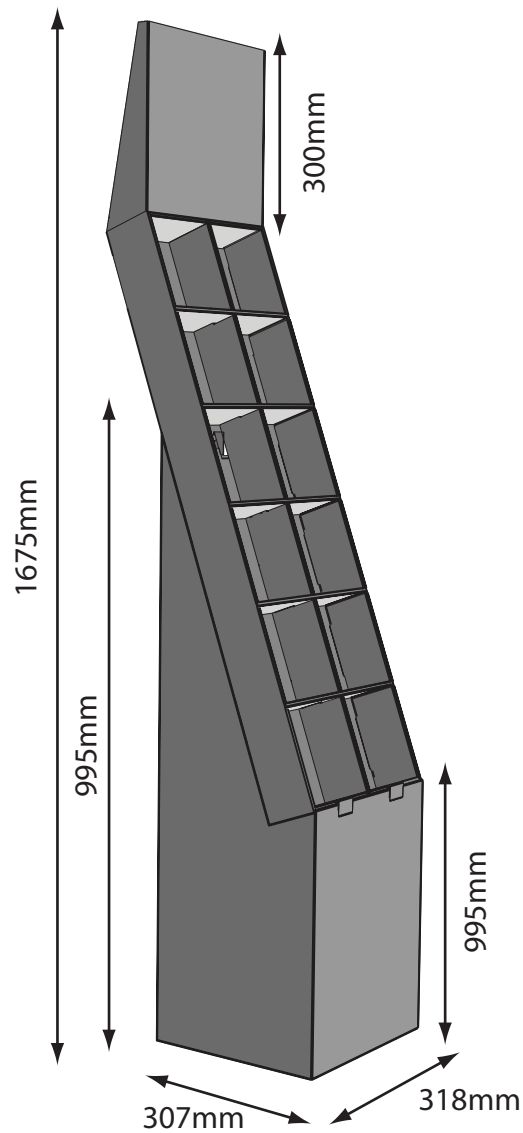

## Basic 12 Cell Tray Unit

---

---

<b>Material</b>	B Flute
<b>Assembled Dimensions</b>	318mm x 307mm x 1675mm
<b>Pack Dimensions 0201</b>	635mm x 100mm x 1050mm

---

Ideal for DVD's, CD's or Books

Optional clear plastic mop tray

## Basic Hexagonal Dump Bin

---

---

<b>Material</b>	B Flute
<b>Assembled Dimensions</b>	504mm x 437mm x 1170mm
<b>Pack Dimensions 0401</b>	805mm x 25mm x 755mm

---

Adjustable shelf height

Optional clear plastic mop tray

# Magazine Dispenser

---

---

<b>Material</b>	EB Flute
<b>Assembled Dimensions</b>	400mm x 250mm x 1200mm
<b>Pack Dimensions 0401</b>	910mm x 700mm x 400mm

---

- Adjustable shelf height
- Optional clear plastic mop tray
- Shipped fully assembled

## Floating Shelf FSDU

---

---

<b>Material</b>	EB Flute
<b>Assembled Dimensions</b>	500mm x 400mm x 1700mm
<b>Pack Dimensions 0201</b>	515mm x 405mm x 1420mm

---

- Optional product locators
- Optional clear plastic mop tray
- Optional clear EPOS ticket holders on shelf fronts
- Shipped fully assembled