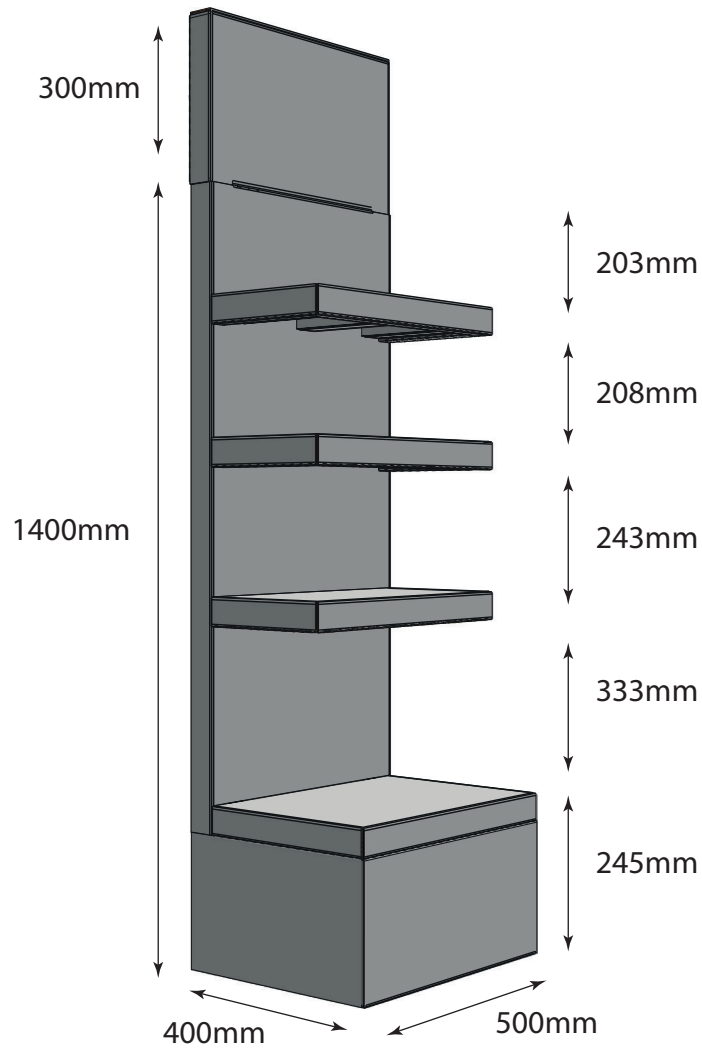

## Basic Corr-a-clip 5 Shelf FSDU

<b>Material</b>	EB Flute
<b>Assembled Dimensions</b>	441mm x 250mm x 1620mm
<b>Pack Dimensions 0401</b>	1320mm x 470mm x 60mm

Optional product locators on shelves

Optional clear plastic mop tray

# Magazine Dispenser

---

---

<b>Material</b>	EB Flute
<b>Assembled Dimensions</b>	400mm x 250mm x 1200mm
<b>Pack Dimensions 0401</b>	910mm x 700mm x 400mm

---

- Adjustable shelf height
- Optional clear plastic mop tray
- Shipped fully assembled

## Floating Shelf FSDU

---

---

<b>Material</b>	EB Flute
<b>Assembled Dimensions</b>	500mm x 400mm x 1700mm
<b>Pack Dimensions 0201</b>	515mm x 405mm x 1420mm

---

- Optional product locators
- Optional clear plastic mop tray
- Optional clear EPOS ticket holders on shelf fronts
- Shipped fully assembled

# Hook/Peg FSDU

<b>Material</b>	EB Flute
<b>Assembled Dimensions</b>	510mm x 390mm x 1770mm
<b>Pack Dimensions 0401</b>	1600mm x 890mm x 30mm

Great FSDU for displaying hanging products  
Optional clear plastic mop tray  
Shipped fully assembled