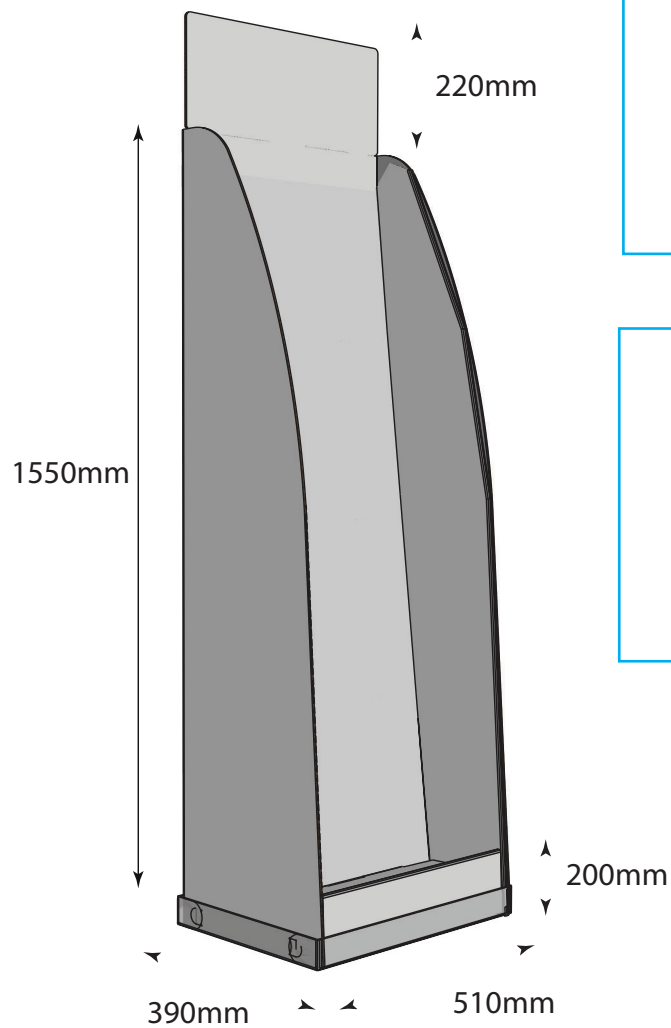

# Magazine Dispenser

---

---

<b>Material</b>	EB Flute
<b>Assembled Dimensions</b>	400mm x 250mm x 1200mm
<b>Pack Dimensions 0401</b>	910mm x 700mm x 400mm

---

- Adjustable shelf height
- Optional clear plastic mop tray
- Shipped fully assembled

## Floating Shelf FSDU

---

---

<b>Material</b>	EB Flute
<b>Assembled Dimensions</b>	500mm x 400mm x 1700mm
<b>Pack Dimensions 0201</b>	515mm x 405mm x 1420mm

---

- Optional product locators
- Optional clear plastic mop tray
- Optional clear EPOS ticket holders on shelf fronts
- Shipped fully assembled

# Hook/Peg FSDU

<b>Material</b>	EB Flute
<b>Assembled Dimensions</b>	510mm x 390mm x 1770mm
<b>Pack Dimensions 0401</b>	1600mm x 890mm x 30mm

Great FSDU for displaying hanging products  
Optional clear plastic mop tray  
Shipped fully assembled

## Slimline 4 Shelf Pop Up FSDU

---

---

<b>Material</b>	EB Flute
<b>Assembled Dimensions</b>	500mm x 200mm x 1620mm
<b>Pack Dimensions 0401</b>	1295mm x 715mm x 50mm

---

Optional product locators on shelves