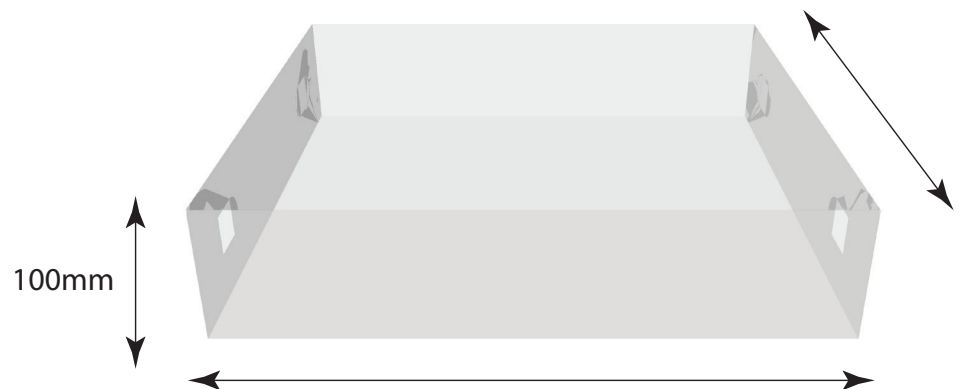

## Floating Shelf FSDU

---

---

<b>Material</b>	EB Flute
<b>Assembled Dimensions</b>	500mm x 400mm x 1700mm
<b>Pack Dimensions 0201</b>	515mm x 405mm x 1420mm

---

- Optional product locators
- Optional clear plastic mop tray
- Optional clear EPOS ticket holders on shelf fronts
- Shipped fully assembled

## Slimline 4 Shelf Pop Up FSDU

---

---

<b>Material</b>	EB Flute
<b>Assembled Dimensions</b>	500mm x 200mm x 1620mm
<b>Pack Dimensions 0401</b>	1295mm x 715mm x 50mm

---

Optional product locators on shelves

## Basic Mop Tray

---

---

<b>Material</b>	400 micron PVC
<b>Dimensions</b>	Available to fit any of the standard units

---

Can be supplied either flat packed or fully assembled  
Helps protect units from water damage and dirt  
Easy in-store assembly (instruction sheet provided)

## Basic Shelf Tray

---

---

<b>Material</b>	E Flute
<b>Assembled Dimensions</b>	595mm x 230mm x 50mm
<b>Pack Dimensions 0201</b>	240mm x 60mm x 605mm

---

Optional product locators

Optional clear EPOS ticket holders on front