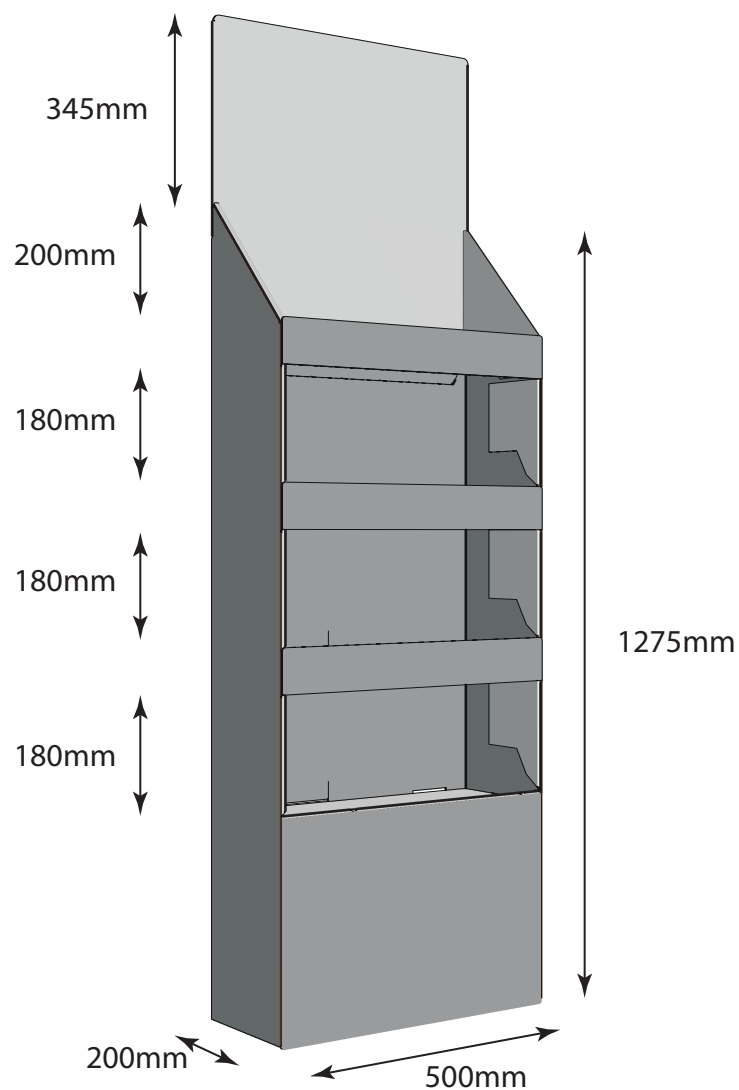

# Magazine Dispenser

---

---

<b>Material</b>	EB Flute
<b>Assembled Dimensions</b>	400mm x 250mm x 1200mm
<b>Pack Dimensions 0401</b>	910mm x 700mm x 400mm

---

- Adjustable shelf height
- Optional clear plastic mop tray
- Shipped fully assembled

## Floating Shelf FSDU

---

---

<b>Material</b>	EB Flute
<b>Assembled Dimensions</b>	500mm x 400mm x 1700mm
<b>Pack Dimensions 0201</b>	515mm x 405mm x 1420mm

---

- Optional product locators
- Optional clear plastic mop tray
- Optional clear EPOS ticket holders on shelf fronts
- Shipped fully assembled

# Hook/Peg FSDU

<b>Material</b>	EB Flute
<b>Assembled Dimensions</b>	510mm x 390mm x 1770mm
<b>Pack Dimensions 0401</b>	1600mm x 890mm x 30mm

Great FSDU for displaying hanging products  
Optional clear plastic mop tray  
Shipped fully assembled

## Slimline 4 Shelf Pop Up FSDU

---

---

<b>Material</b>	EB Flute
<b>Assembled Dimensions</b>	500mm x 200mm x 1620mm
<b>Pack Dimensions 0401</b>	1295mm x 715mm x 50mm

---

Optional product locators on shelves