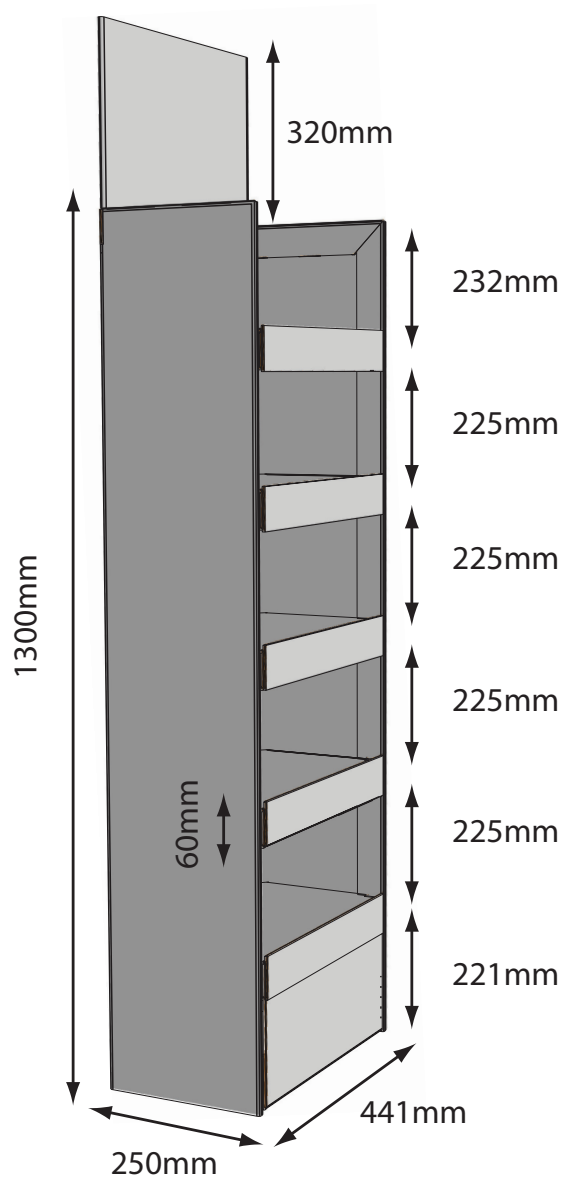

## Basic Hexagonal Dump Bin

---

---

<b>Material</b>	B Flute
<b>Assembled Dimensions</b>	504mm x 437mm x 1170mm
<b>Pack Dimensions 0401</b>	805mm x 25mm x 755mm

---

Adjustable shelf height

Optional clear plastic mop tray

## Basic Corr-a-clip 5 Shelf FSDU

<b>Material</b>	EB Flute
<b>Assembled Dimensions</b>	441mm x 250mm x 1620mm
<b>Pack Dimensions 0401</b>	1320mm x 470mm x 60mm

Optional product locators on shelves

Optional clear plastic mop tray

# Magazine Dispenser

---

---

<b>Material</b>	EB Flute
<b>Assembled Dimensions</b>	400mm x 250mm x 1200mm
<b>Pack Dimensions 0401</b>	910mm x 700mm x 400mm

---

- Adjustable shelf height
- Optional clear plastic mop tray
- Shipped fully assembled

## Floating Shelf FSDU

---

---

<b>Material</b>	EB Flute
<b>Assembled Dimensions</b>	500mm x 400mm x 1700mm
<b>Pack Dimensions 0201</b>	515mm x 405mm x 1420mm

---

- Optional product locators
- Optional clear plastic mop tray
- Optional clear EPOS ticket holders on shelf fronts
- Shipped fully assembled