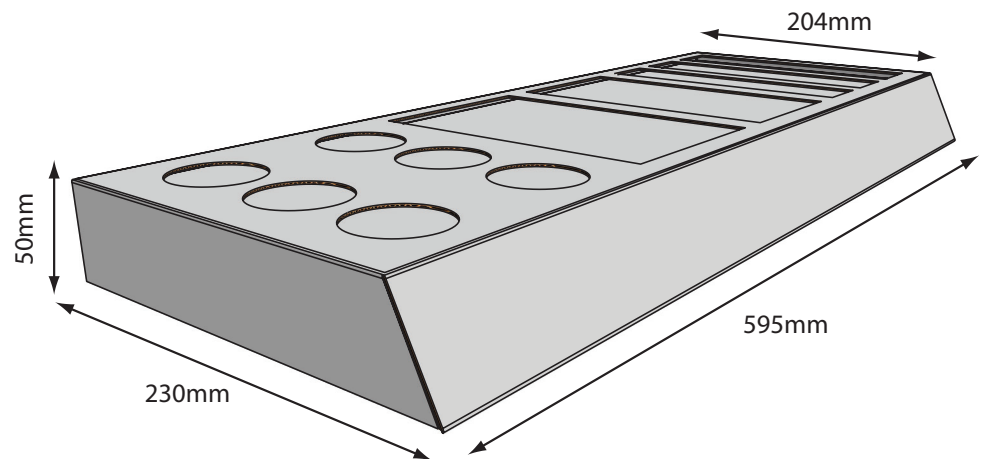

## Floating Shelf FSDU

---

---

<b>Material</b>	EB Flute
<b>Assembled Dimensions</b>	500mm x 400mm x 1700mm
<b>Pack Dimensions 0201</b>	515mm x 405mm x 1420mm

---

- Optional product locators
- Optional clear plastic mop tray
- Optional clear EPOS ticket holders on shelf fronts
- Shipped fully assembled

## Basic Mop Tray

---

---

<b>Material</b>	400 micron PVC
<b>Dimensions</b>	Available to fit any of the standard units

---

Can be supplied either flat packed or fully assembled  
Helps protect units from water damage and dirt  
Easy in-store assembly (instruction sheet provided)

## Basic Shelf Tray

---

---

<b>Material</b>	E Flute
<b>Assembled Dimensions</b>	595mm x 230mm x 50mm
<b>Pack Dimensions 0201</b>	240mm x 60mm x 605mm

---

Optional product locators

Optional clear EPOS ticket holders on front

## Basic CDU

---

---

<b>Material</b>	E Flute
<b>Assembled Dimensions</b>	298mm x 298mm x 328mm
<b>Pack Dimensions 0401</b>	700mm x 540mm x 10mm

---

Optional product locators in the tray

Optional clear plastic mop tray