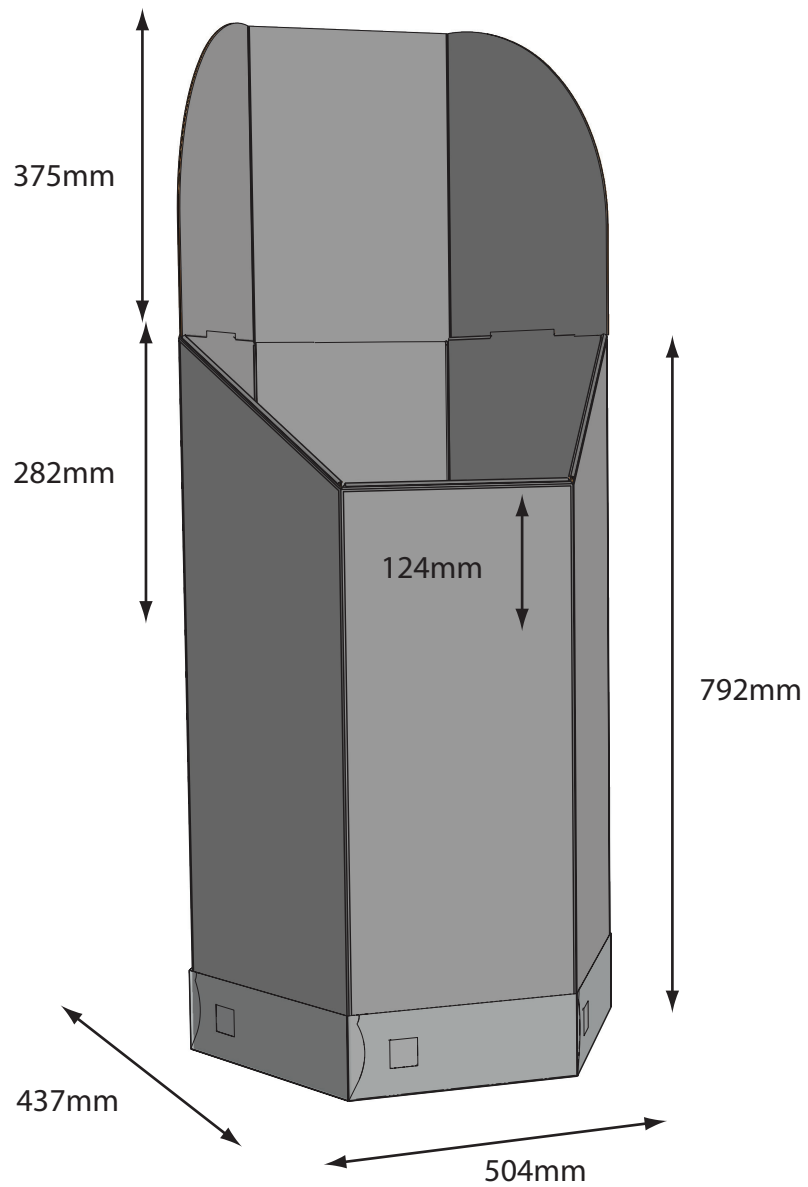

## Basic 12 Cell Tray Unit

---

---

<b>Material</b>	B Flute
<b>Assembled Dimensions</b>	318mm x 307mm x 1675mm
<b>Pack Dimensions 0201</b>	635mm x 100mm x 1050mm

---

Ideal for DVD's, CD's or Books

Optional clear plastic mop tray

## Basic Hexagonal Dump Bin

---

---

<b>Material</b>	B Flute
<b>Assembled Dimensions</b>	504mm x 437mm x 1170mm
<b>Pack Dimensions 0401</b>	805mm x 25mm x 755mm

---

Adjustable shelf height

Optional clear plastic mop tray

# Magazine Dispenser

---

---

<b>Material</b>	EB Flute
<b>Assembled Dimensions</b>	400mm x 250mm x 1200mm
<b>Pack Dimensions 0401</b>	910mm x 700mm x 400mm

---

- Adjustable shelf height
- Optional clear plastic mop tray
- Shipped fully assembled

## Floating Shelf FSDU

---

---

<b>Material</b>	EB Flute
<b>Assembled Dimensions</b>	500mm x 400mm x 1700mm
<b>Pack Dimensions 0201</b>	515mm x 405mm x 1420mm

---

- Optional product locators
- Optional clear plastic mop tray
- Optional clear EPOS ticket holders on shelf fronts
- Shipped fully assembled