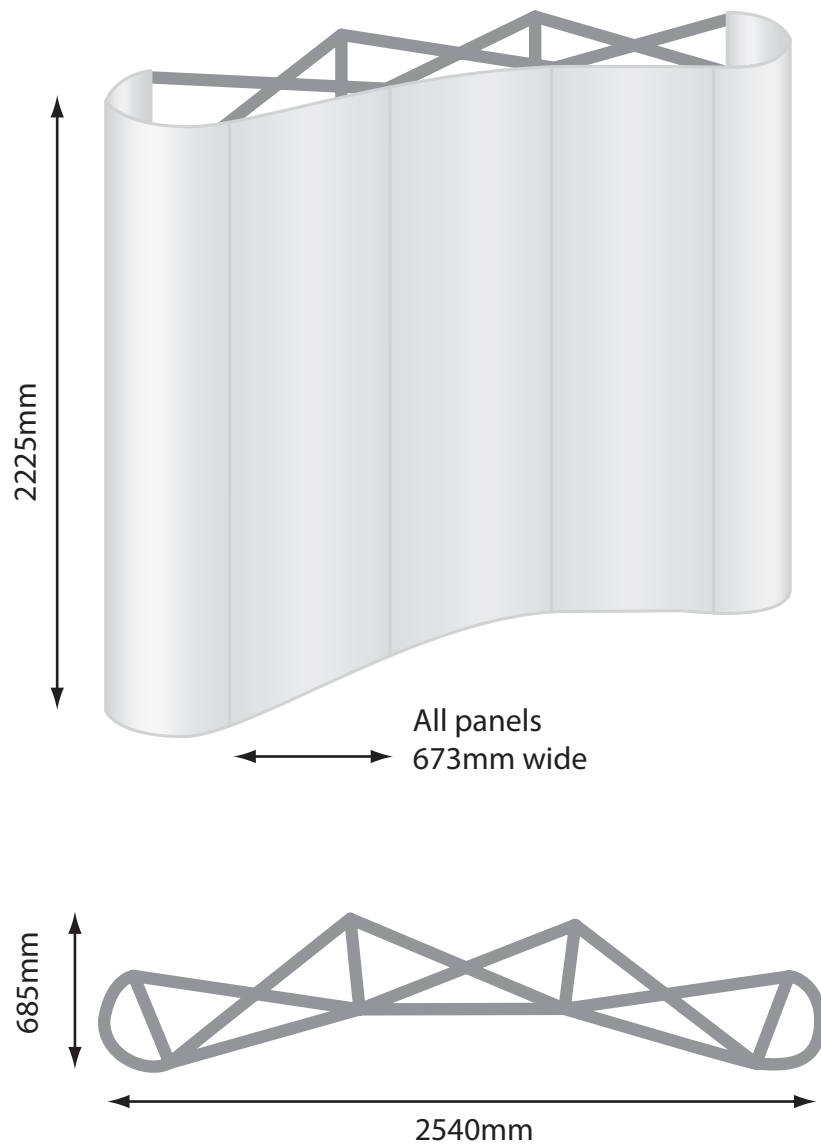

## Basic Pop Up Totem

---

Self erecting Totem  
Opens up and pops out to shape

---

<b>Material</b>	600 micron FBB
<b>Assembled Dimensions</b>	427mm x 221mm x 1540mm
<b>Pack Dimensions 0401</b>	526mm x 505mm x 30mm

## Roller Banner (Grass Hopper)

---

---

<b>Material</b>	210 micron, Opaque, Grey Back
<b>Assembled Dimensions</b>	860mm x 285mm x 2098mm

---

Supplied in padded carry bag  
Fast, simple on-site assembly

## 3x3 Pop Up Display

---

---

<b>Material</b>	350 micron Laminated Film
<b>Assembled Dimensions</b>	2225mm x 540mm x 685mm

---

Supplied in heavy duty wheeled case

Case doubles as lectern

Fast, simple on-site assembly (instruction sheet provided)

## Basic Bollard Cover

---

---

<b>Material</b>	White Fluted Polypropylene
<b>Assembled Dimensions</b>	310mm x 310mm x 1000mm
<b>Flat Pack Dimensions</b>	1000mm x 1000mm x 10mm

---

Strong design and very robust