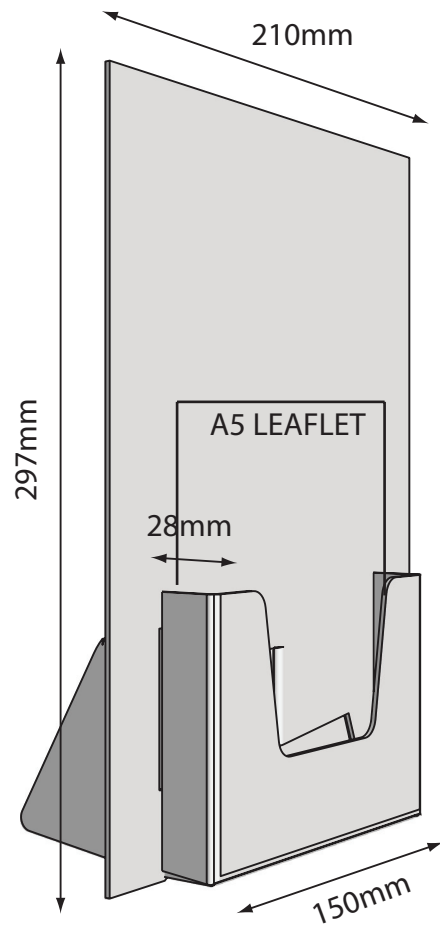

Basic Twist Lock Leaflet Dispenser

Material	2000 micron Display Board
Assembled Dimensions	210mm x 297mm x 100mm

A4 backboard to hold A5 leaflet

Flat pack for easy distribution

Size can be amended for various leaflet sizes