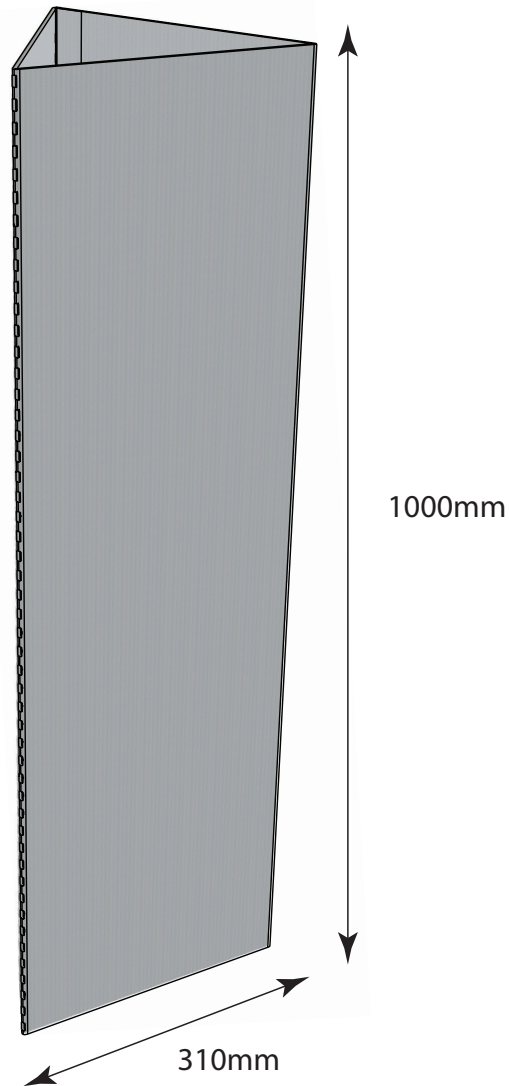

## Roller Banner (Grass Hopper)

---

---

<b>Material</b>	210 micron, Opaque, Grey Back
<b>Assembled Dimensions</b>	860mm x 285mm x 2098mm

---

Supplied in padded carry bag  
Fast, simple on-site assembly

## 3x3 Pop Up Display

---

---

<b>Material</b>	350 micron Laminated Film
<b>Assembled Dimensions</b>	2225mm x 540mm x 685mm

---

Supplied in heavy duty wheeled case

Case doubles as lectern

Fast, simple on-site assembly (instruction sheet provided)

## Basic Twist Lock Leaflet Dispenser

---

---

<b>Material</b>	2000 micron Display Board
<b>Assembled Dimensions</b>	210mm x 297mm x 100mm

---

A4 backboard to hold A5 leaflet

Flat pack for easy distribution

Size can be amended for various leaflet sizes

## Basic Bollard Cover

---

---

<b>Material</b>	White Fluted Polypropylene
<b>Assembled Dimensions</b>	310mm x 310mm x 1000mm
<b>Flat Pack Dimensions</b>	1000mm x 1000mm x 10mm

---

Strong design and very robust