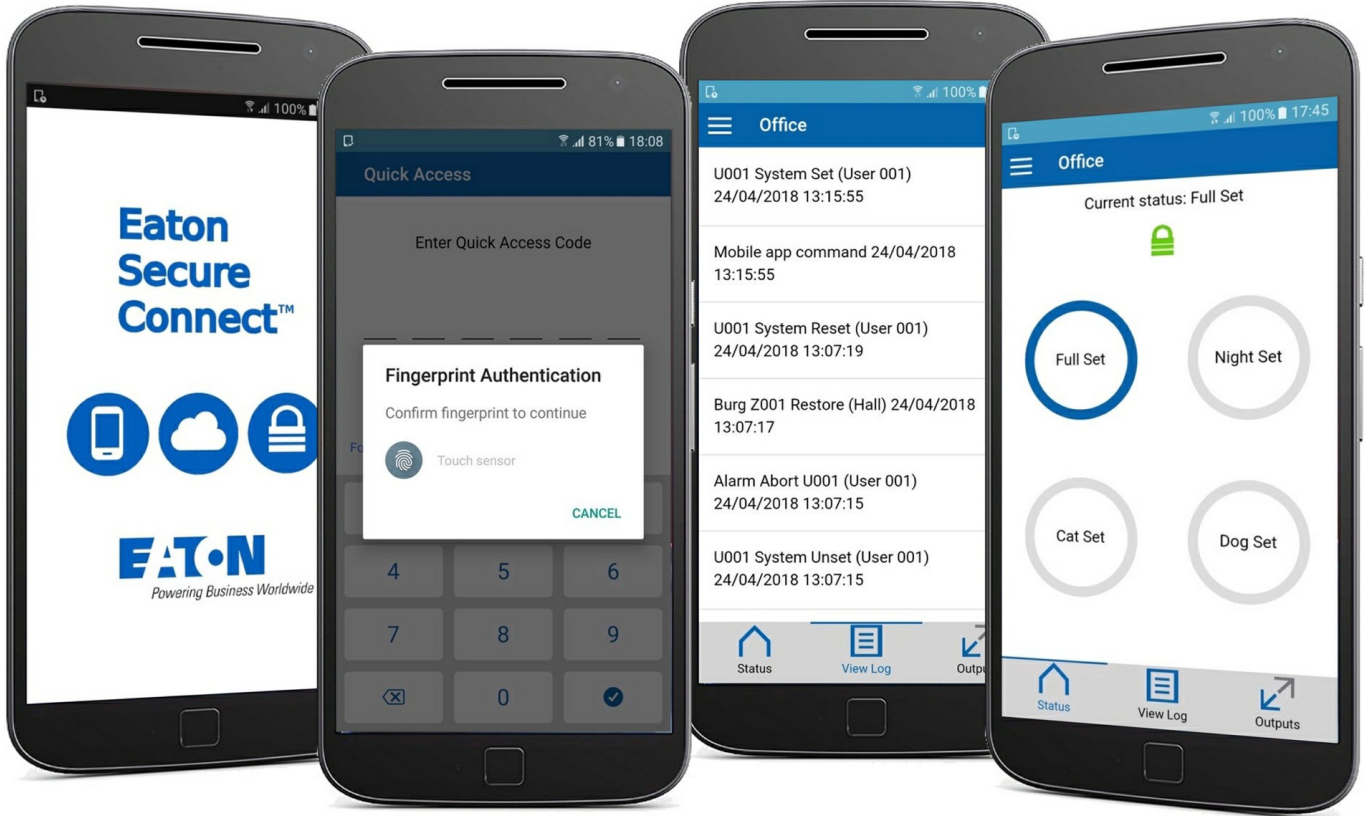

Eaton SecureConnect™ App

Reliable, flexible and securely connected Intruder Alarm Solutions

User friendly mobile App for Android & iOS Phones and tablets providing peace of mind

Powering Business Worldwide

Allows users to monitor and control their system from a smart device.

Confirms the security of the property with real time notifications.

Verifies events by delivering high quality images to the users smart device when connected to Eaton IP Cameras.

Remotely arm/disarm your alarm system anywhere that you have an internet connection.

Self monitoring solution with no on-going annual charges.

Compatibility	Description
i-on Style	40 zone integrated panel with large colour TFT display
i-on30R	30 zone radio control panel
i-on40H	40 zone hybrid control panel
CAM-EXT-00	External IP camera
CAM-INT-00	Internal IP camera