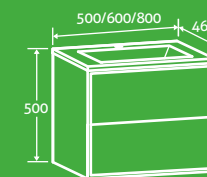

Finishes

Matt White

French Blush

French Grey

PUSH
OPEN
DRAWERS

SOFT
CLOSING
DRAWERS

COMPOSITE
RESIN BASIN