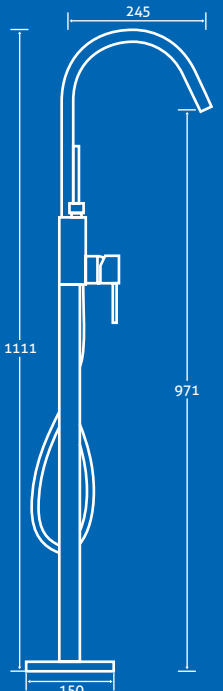

Titus Floor Standing Bath Shower Mixer
1.0 bar min.
12765 **£554**