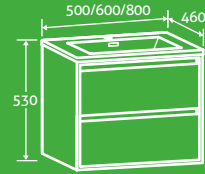

willow

Willow Wall Hung Vanity Unit 2

- Including composite resin basin
- Soft close drawers

H 530 x W 500 x D 460 **£509**

Matt White 63816, French Grey 63815

H 530 x W 600 x D 460 **£550**

Matt White 63818, French Grey 63817

H 530 x W 800 x D 460 **£652**

Matt White 63820, French Grey 63819

French Grey

2
YEAR
GUARANTEE

SOFT
CLOSING
DRAWERS

COMPOSITE
RESIN BASIN

LOW
ENERGY
LED

INFRA RED
SENSOR*

SOFT
CLOSING
DOORS

SOFT
CLOSING
DRAWERS

COMPOSITE
RESIN BASIN

Willow LED Mirrored Wall Cabinet 2

CE Approved, IP 44

- Low energy LED, infra red sensor*, soft close doors
- Single door left hand hinge only
- Sensor bottom right hand side

Single Door

H 700 x W 450 x D 130 Matt White 58753, French Grey 58755 **£274**

Double Door

H 700 x W 550 x D 130 Matt White 58758, French Grey 58760 **£305**

H 700 x W 750 x D 130 Matt White 58763, French Grey 58765 **£347**