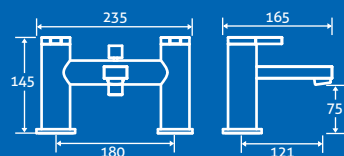

Sparta Bath Shower Mixer

0.5 bar min.

– Including handset, hose and bracket.

69313 **£311**

3

jak

Jak Basin Mono

0.5 bar min.