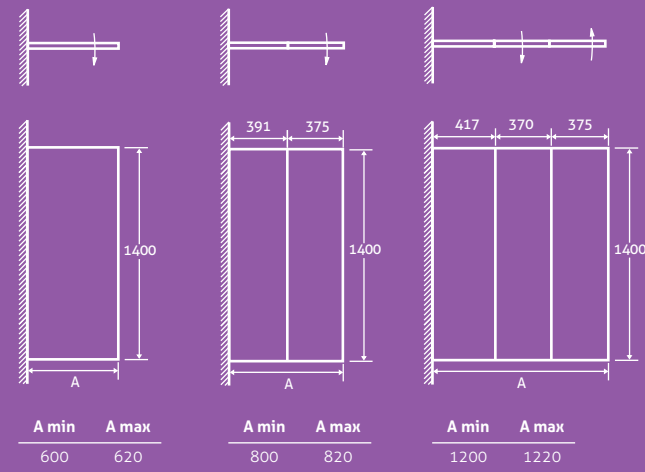

genoa

Genoa Frameless Bath Screens

10

ALUMINIUM PROFILE
ZINC ALLOY & BRASS HINGES

6mm glass, height 1400mm

- Aluminium profile
- Zinc alloy & brass hinges
- Universally handed

Single Bath Screen 12536

£191

Double Bath Screen 12537

£328

Triple Bath Screen 12538

£446

ALUMINIUM PROFILE