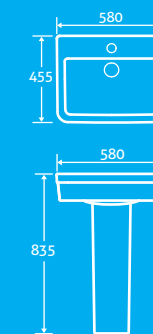

- SOFT CLOSING SEAT
- QUICK RELEASE HINGES
- ANTI BACTERIAL GLAZE

QUICK RELEASE HINGES for easy cleaning

Angelica Basin & Pedestal

25

H 835 x W 580 x D 455

- Available with 1 tap hole

15384 **£250**

Angelica Basin & Semi Pedestal