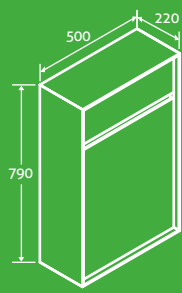

Desire Wall Hung Tall Cabinet

2

- Soft close doors
- Universally handed

H 1700 x W 400 x D 350 **£399**

Matt White/Oak 82135, Black/Concrete 82136

Matt White/Oak

Matt White/Oak

Desire WC Unit