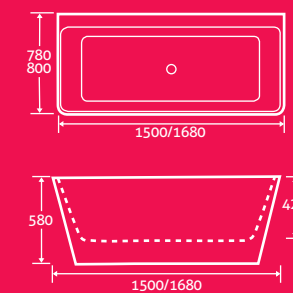

1500 x 705 ²¹⁷²⁹ **£1158**

1755 x 750 ²¹⁷³⁰ **£1219**

milano

Milano Freestanding Acrylic Bath

- Double skin acrylic
- Tap ledge for deck mounted taps
- Including waste

1500 x 780 ⁶⁹³³³ **£1405**

1680 x 800 ²¹⁷³⁶ **£1708**