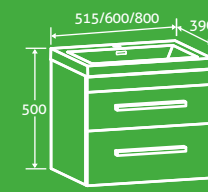

SOFT CLOSING DOORS

CHOICE OF BASIN