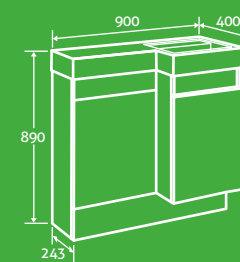

- SOFT CLOSING DRAWERS
- HIDDEN DRAWER INSIDE
- COMPOSITE RESIN BASIN