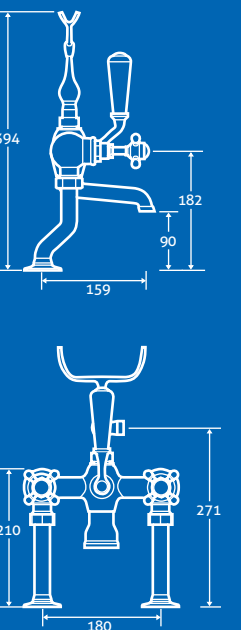

Greenwich Bath Shower Mixer on 660mm Stand Pipes 3
0.5 bar min.
– Including handset and hose.
22532 **£549**