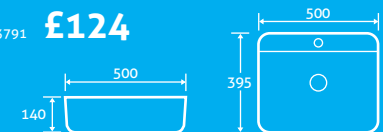

**Tranquility Composite Resin
Countertop Basin**

H 97 x W 540 x D 400
– No overflow (requires free running waste)
– Smooth matt finish
– Tap not included
34274 **£195**