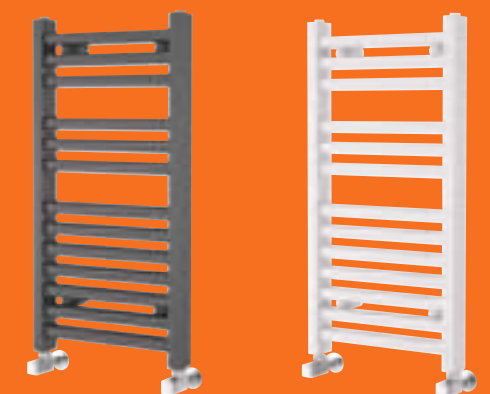

Anthracite White

Tempt Double Layer Towel Rail 3

H 800 x W 400
– Pipe centres 370mm
– High heat output

Anthracite	2203 BTU.
69273	£186
White	2096 BTU.
69272	£164