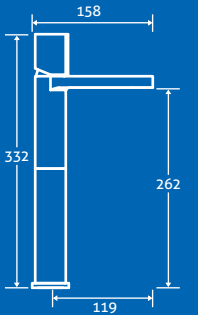

Pascal Black Bath Filler 3
0.5 bar min.
Black & Chrome 82025 **£242**
Black & Gold 82368 **£242**