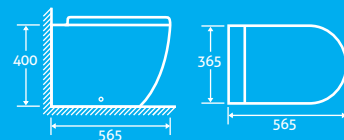

oracle

Oracle Comfort Height Toilet 25

H 900 x W 375 x D 660

- Comfort height, getting on and off is easier
- Eco flush 4.5/3l
- Including soft closing seat with quick release hinges for easy cleaning
- Fully concealed pipes give a neater appearance
- Left or Right hand inlet
- Horizontal outlet only

22430 **£464**

QUICK RELEASE HINGES for easy cleaning

- COMFORT HEIGHT
- SOFT CLOSING SEAT
- QUICK RELEASE HINGES
- ECO FLUSH 4.5/3l
- FULLY CONCEALED PIPES

Oracle Wall Hung Toilet 25

H 380 x W 370 x D 560

- Including soft closing seat with quick release hinges for easy cleaning
- Requires a mounting frame with cistern page 108

12726 **£306**

QUICK RELEASE HINGES for easy cleaning

- SOFT CLOSING SEAT
- QUICK RELEASE HINGES

Oracle Back to Wall Toilet 25

H 400 x W 365 x D 565

- Including soft closing seat with quick release hinges for easy cleaning
- Requires a concealed cistern page 109

12725 **£306**

QUICK RELEASE HINGES for easy cleaning

- SOFT CLOSING SEAT
- QUICK RELEASE HINGES

Oracle Wall Hung Basin 25

H 410 x W 530 x D 440

- Available with 1 tap hole

12727 **£263**

Frazenda Basin & Pedestal 25

H 830 x W 550 x D 420

- Available with 1 tap hole
- Designed to match Oracle ceramics

22433 **£196**

SOFT CLOSING SEAT

QUICK RELEASE HINGES

25
YEAR
GUARANTEE