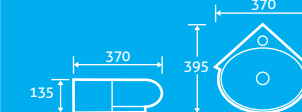

**Blade
Cloakroom Basin**

H 145 x W 325 x D 280
– No overflow (requires free running waste)
– Including bracket
– Universally handed
– Tap not included
18194 **£86**