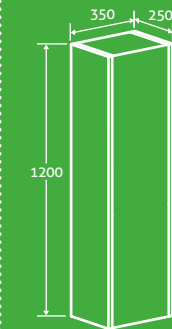

SOFT
CLOSING
DOORS

Bravo Wall Hung Tall Cabinet 2

– Push open, soft close door
– Universally handed

H 1200 x W 350 x D 250 **£366**

Matt White 58771, Grey Linear 58775

Matt White

PUSH
OPEN
DOOR

SOFT
CLOSING
DOOR