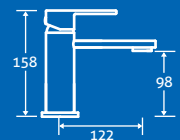

Juno Basin Mono

0.2 bar min.
– Including click clack waste

34204 **£151**

Juno Bath Filler

0.5 bar min.

34205 **£191**