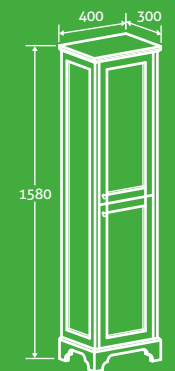

Matt White

SOFT CLOSING DOORS

Finishes

For matching bath panels see page 141