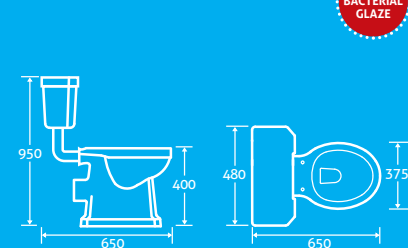

Countess Low Level Toilet 25

H 950 x W 480 x D 650
- Including lever and pipe pack
- Excluding seat
- Anti bacterial glaze

82400 **£381**