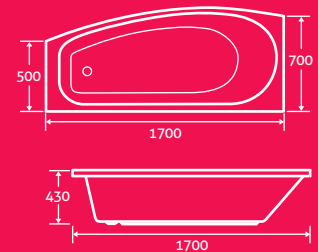

Petite Space Saver Acrylic Bath

25

– Available left & right hand, left hand shown

super-strong Acrylic

- 1700 x 700/500 LH 59598, RH 59597 **£582**

- Front Panel 59599 **£128**

- End Panel 59600 **£65**

- Bath Screen LH 59609, RH 59610 **£222**

Add a Revive whirlpool system from **£620**, see page 133