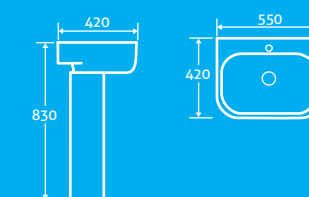

Frazenda Basin & Pedestal 25

H 830 x W 550 x D 420

- Available with 1 tap hole
- Designed to match Epernay ceramics

22433 **£196**