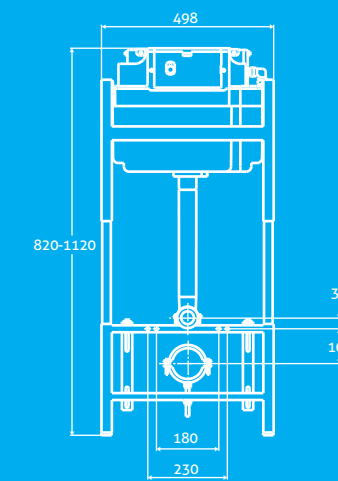

PERFECT PARTNER FOR THE DANTE SMART TOILET

820-1120 Concealed Cistern & Mounting Frame with Electronic Buttons 3

W 498 x H 820-1120 x D 150-370

- Digital dual flush button 6/4l
- Pneumatic flush
- 6v mains power (batteries not required)
- Quick release locks for easy access

Top & front access 80604 **£1274**

Prior to installation it is recommended to pre-fit pan to frame to ensure fixing centres are compatible.