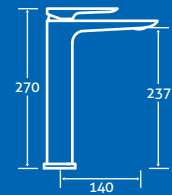

Zane Black Tall Basin Mono 3

0.3 bar min.

82033 **£218**