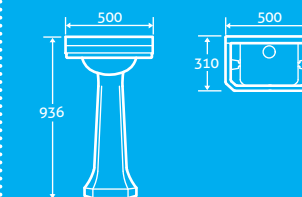

69449 **£319**

Countess Basin & Pedestal 25

H 936 x W 610 x D 506
 - Available with 2 tap holes

69450 **£224**

Countess Cloakroom Basin & Pedestal 25

H 936 x W 500 x D 310
 - Available with 2 tap holes

69451 **£201**