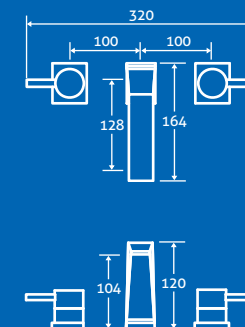

Catania 3 Tap Hole Basin Mixer

0.5 bar min.
– Including click clack waste
69309 **£245**

Catania Deck Mounted 4 Tap Hole Bath Shower Mixer

0.5 bar min.
– Including handset, hose and bracket.
69310 **£338**