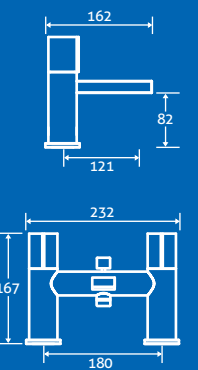

Pascal Black Bath Shower Mixer 3
0.5 bar min.
– Including handset, hose and bracket
Black & Chrome 82026 **£258**
Black & Gold 82369 **£258**