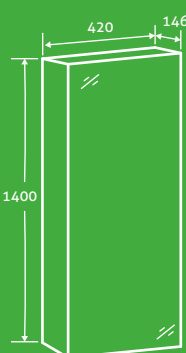

– Soft close door
– Available left hand only

H 1400 x W 420 x D 146 15329 **£518**

ALUMINIUM

SOFT CLOSING DOOR

Finishes

Gloss White

Titanium Grey Gloss

For Gloss White Bath Panels see page 142