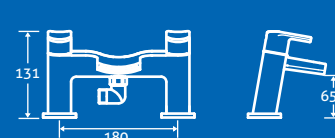

martell

Martell Basin Mono **3**
0.3 bar min.
– Including click clack waste
34210 **£103**

Martell Bath Filler **3**
0.5 bar min.
34211 **£152**

Martell Bath Shower Mixer **3**
0.5 bar min.
– Including handset, hose and bracket.
34212 **£180**