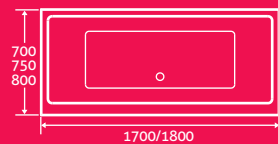

Virgo Acrylic Bath

25

super-strong
ACRYLIC

super-strong Acrylic

1700 x 700 12562 **£465**
1700 x 750 18780 **£465**
1800 x 800 18779 **£526**

Add a Revive whirlpool system from **£620**, see page 133