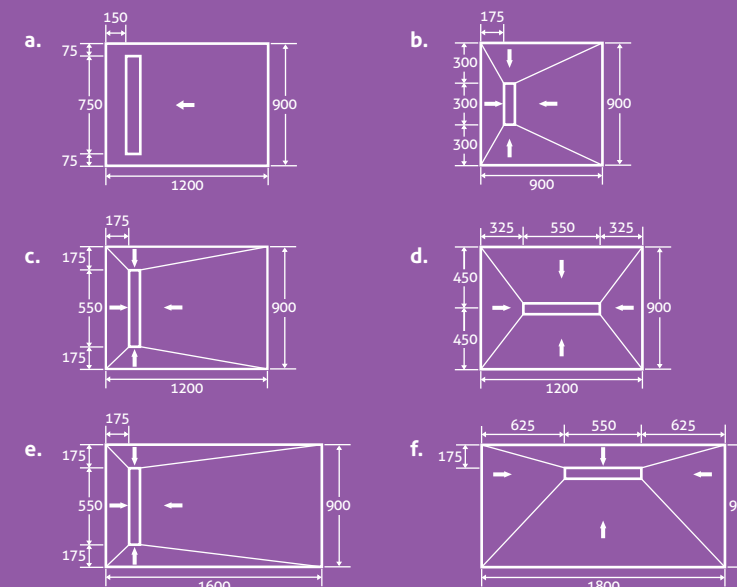

Drain Positions for Linear Trays

Seating Kits

Our Seating Kits are a simple, cost effective way to create the perfect seating in any steam room or wetroom. These kits can be easily trimmed to suit any area using standard hand tools.

Curved Edge with Backrest
1200 x 590 x 845 37886 **£476**

Square Edge
1200 x 500 x 500 37884 **£340**

Curved Edge
1200 x 430 x 470 37885 **£340**

Wabo Bath Panel

1850 x 600 37797 **£77**

Wabo Bath End Panel

850 x 600 37798 **£30**

Linear Base Drain

Specially designed to work with our Linear Drain Shower Bases these drains are available in both horizontal and vertical exit formats.

Horizontal outlet 37844 **£132**

Vertical outlet 37845 **£132**

ADDITIONAL WETROOM FIXINGS

Wetroom Board Fixing Washers
For walls, 36mm

x 20 12868 **£6**

Wetroom Glass Fibre Tape
Wall and floor, 125mm

x 25m 15288 **£20**

Wetroom Sealing Tape
Wall and floor, 120mm

x 10m 12870 **£34**

Wetroom Sealing Internal Corner
Wall and floor

12871 **£7**

Wetroom Sealing Pipe Collar
Wall and floor

12872 **£6**