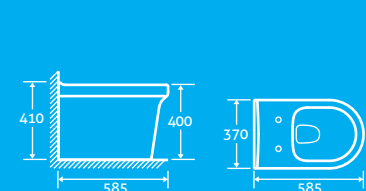

25
YEAR
GUARANTEE

SOFT
CLOSING
SEAT

ECO
FLUSH
4.5/3l

ANTI
BACTERIAL
GLAZE

ceramics