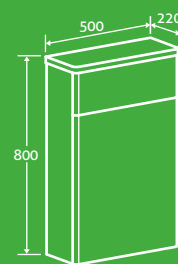

eclipse wall hung

Eclipse Wall Hung Vanity Unit

2

- Including composite resin basin
- Soft close drawers

H 510 x W 600 x D 460 **£498**
Matt White 80616, Charcoal 80617

H 510 x W 800 x D 460 **£601**
Matt White 80618, Charcoal 80619

H 510 x W 1200 x D 460 **£866**
Matt White 80620, Charcoal 80621

SOFT CLOSING DRAWERS
COMPOSITE RESIN BASIN

2 YEAR GUARANTEE

SOFT CLOSING DRAWERS

COMPOSITE RESIN BASIN

SOFT CLOSING DOORS

furniture

Eclipse WC Unit

2

H 800 x W 500 x D 220

- Excluding concealed cistern, see page 109 for cisterns
- Toilet not included

Matt White 80428, Charcoal 80436

£336

Eclipse Wall Hung Tall Cabinet

2

- Soft close doors
- Universally handed

H 1500 x W 400 x D 300 **£499**
Matt White 80422, Charcoal 80431

For matching bath panels see page 142

Finishes