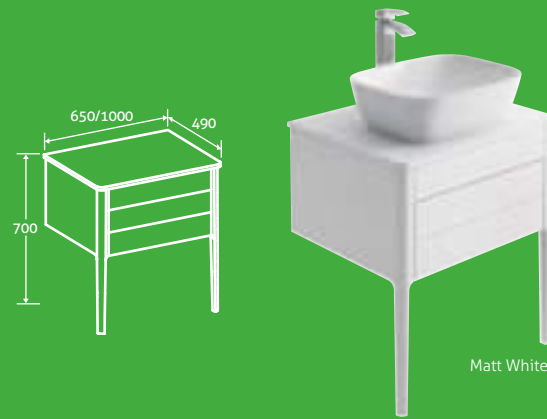

stark

*PLEASE NOTE: LED lights are cool white 6400k

Stark Floor Standing Vanity Unit

2

- Worktop available with or without tap hole, see below
- Excludes basin, choose any countertop bowl or basin from pages 106-107
- Push open, soft close drawers

H 700 x W 650 x D 490 **£407**
Matt White 74238, French Grey 58737, Slate Grey 80413

H 700 x W 1000 x D 490 **£484**
Matt White 80403, French Grey 80404, Slate Grey 80415

H 700 x W 1200 x D 490 **£582**
Matt White 74233, French Grey 58733, Slate Grey 80410