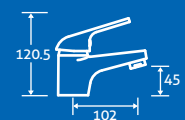

Otho Bath Filler