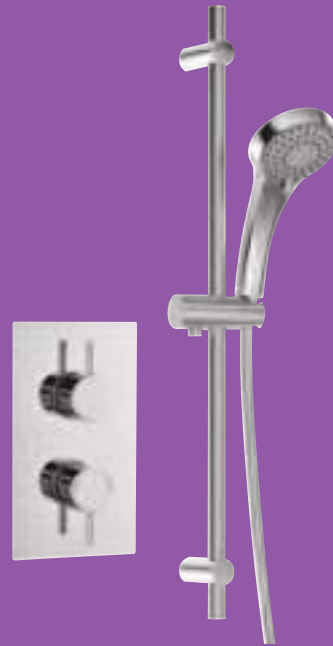

Vogue Shower Pack 3

3

Including: Vogue Single Outlet Thermostatic Concealed Valve with Round Handwheels, Nimes Round Slide Rail Kit and Wall Outlet, 0.5 bar min.

15378 **£399**