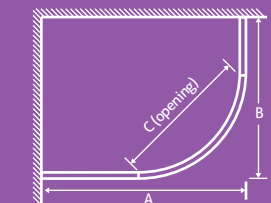

A min	A max	B min	B max	C
900 x 900	865	885	865	885	450
1200 x 800	1165	1185	765	785	405
1200 x 900	1165	1185	865	885	450
1400 x 800	1365	1385	765	785	405

For Shower Trays see pages 46-53