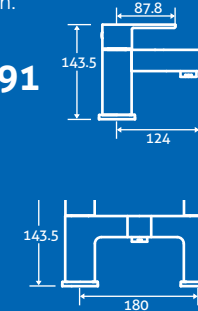

0.3 bar min.

12779 **£191**

Nero Bath Shower Mixer