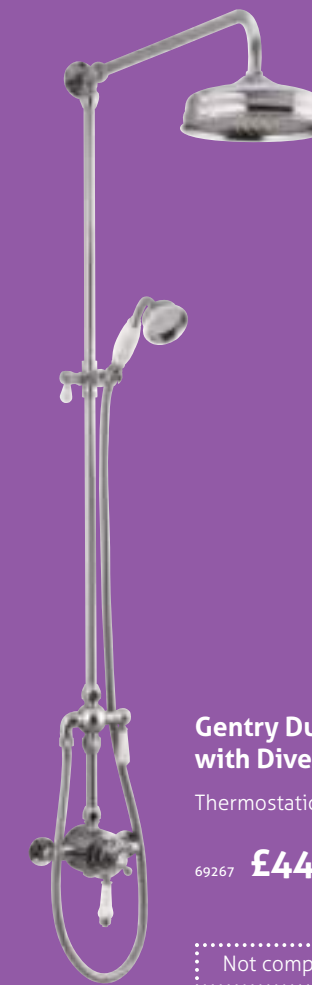

Gentry Dual Shower Pack with Diverter

Thermostatic valve, 1 bar min.

69267 **£444**

Not compatible with Easy Fitting Kit

SOLID BRASS VALVE & BODY
BRASS SHOWER HEAD

3