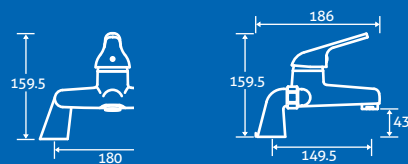

0.5 bar min.

12783 **£95**

Otho Bath Shower Mixer

0.5 bar min.
– Including handset, hose and bracket

12782 **£104**