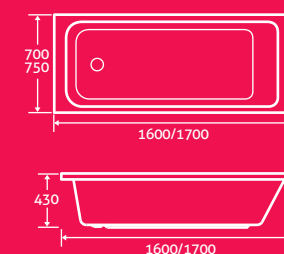

Meera Simply Air Acrylic Bath

super-strong Acrylic

1700 x 700 69663 **£2070**
1700 x 750 69664 **£2184**

Add a Revive whirlpool system from **£620**, see page 133