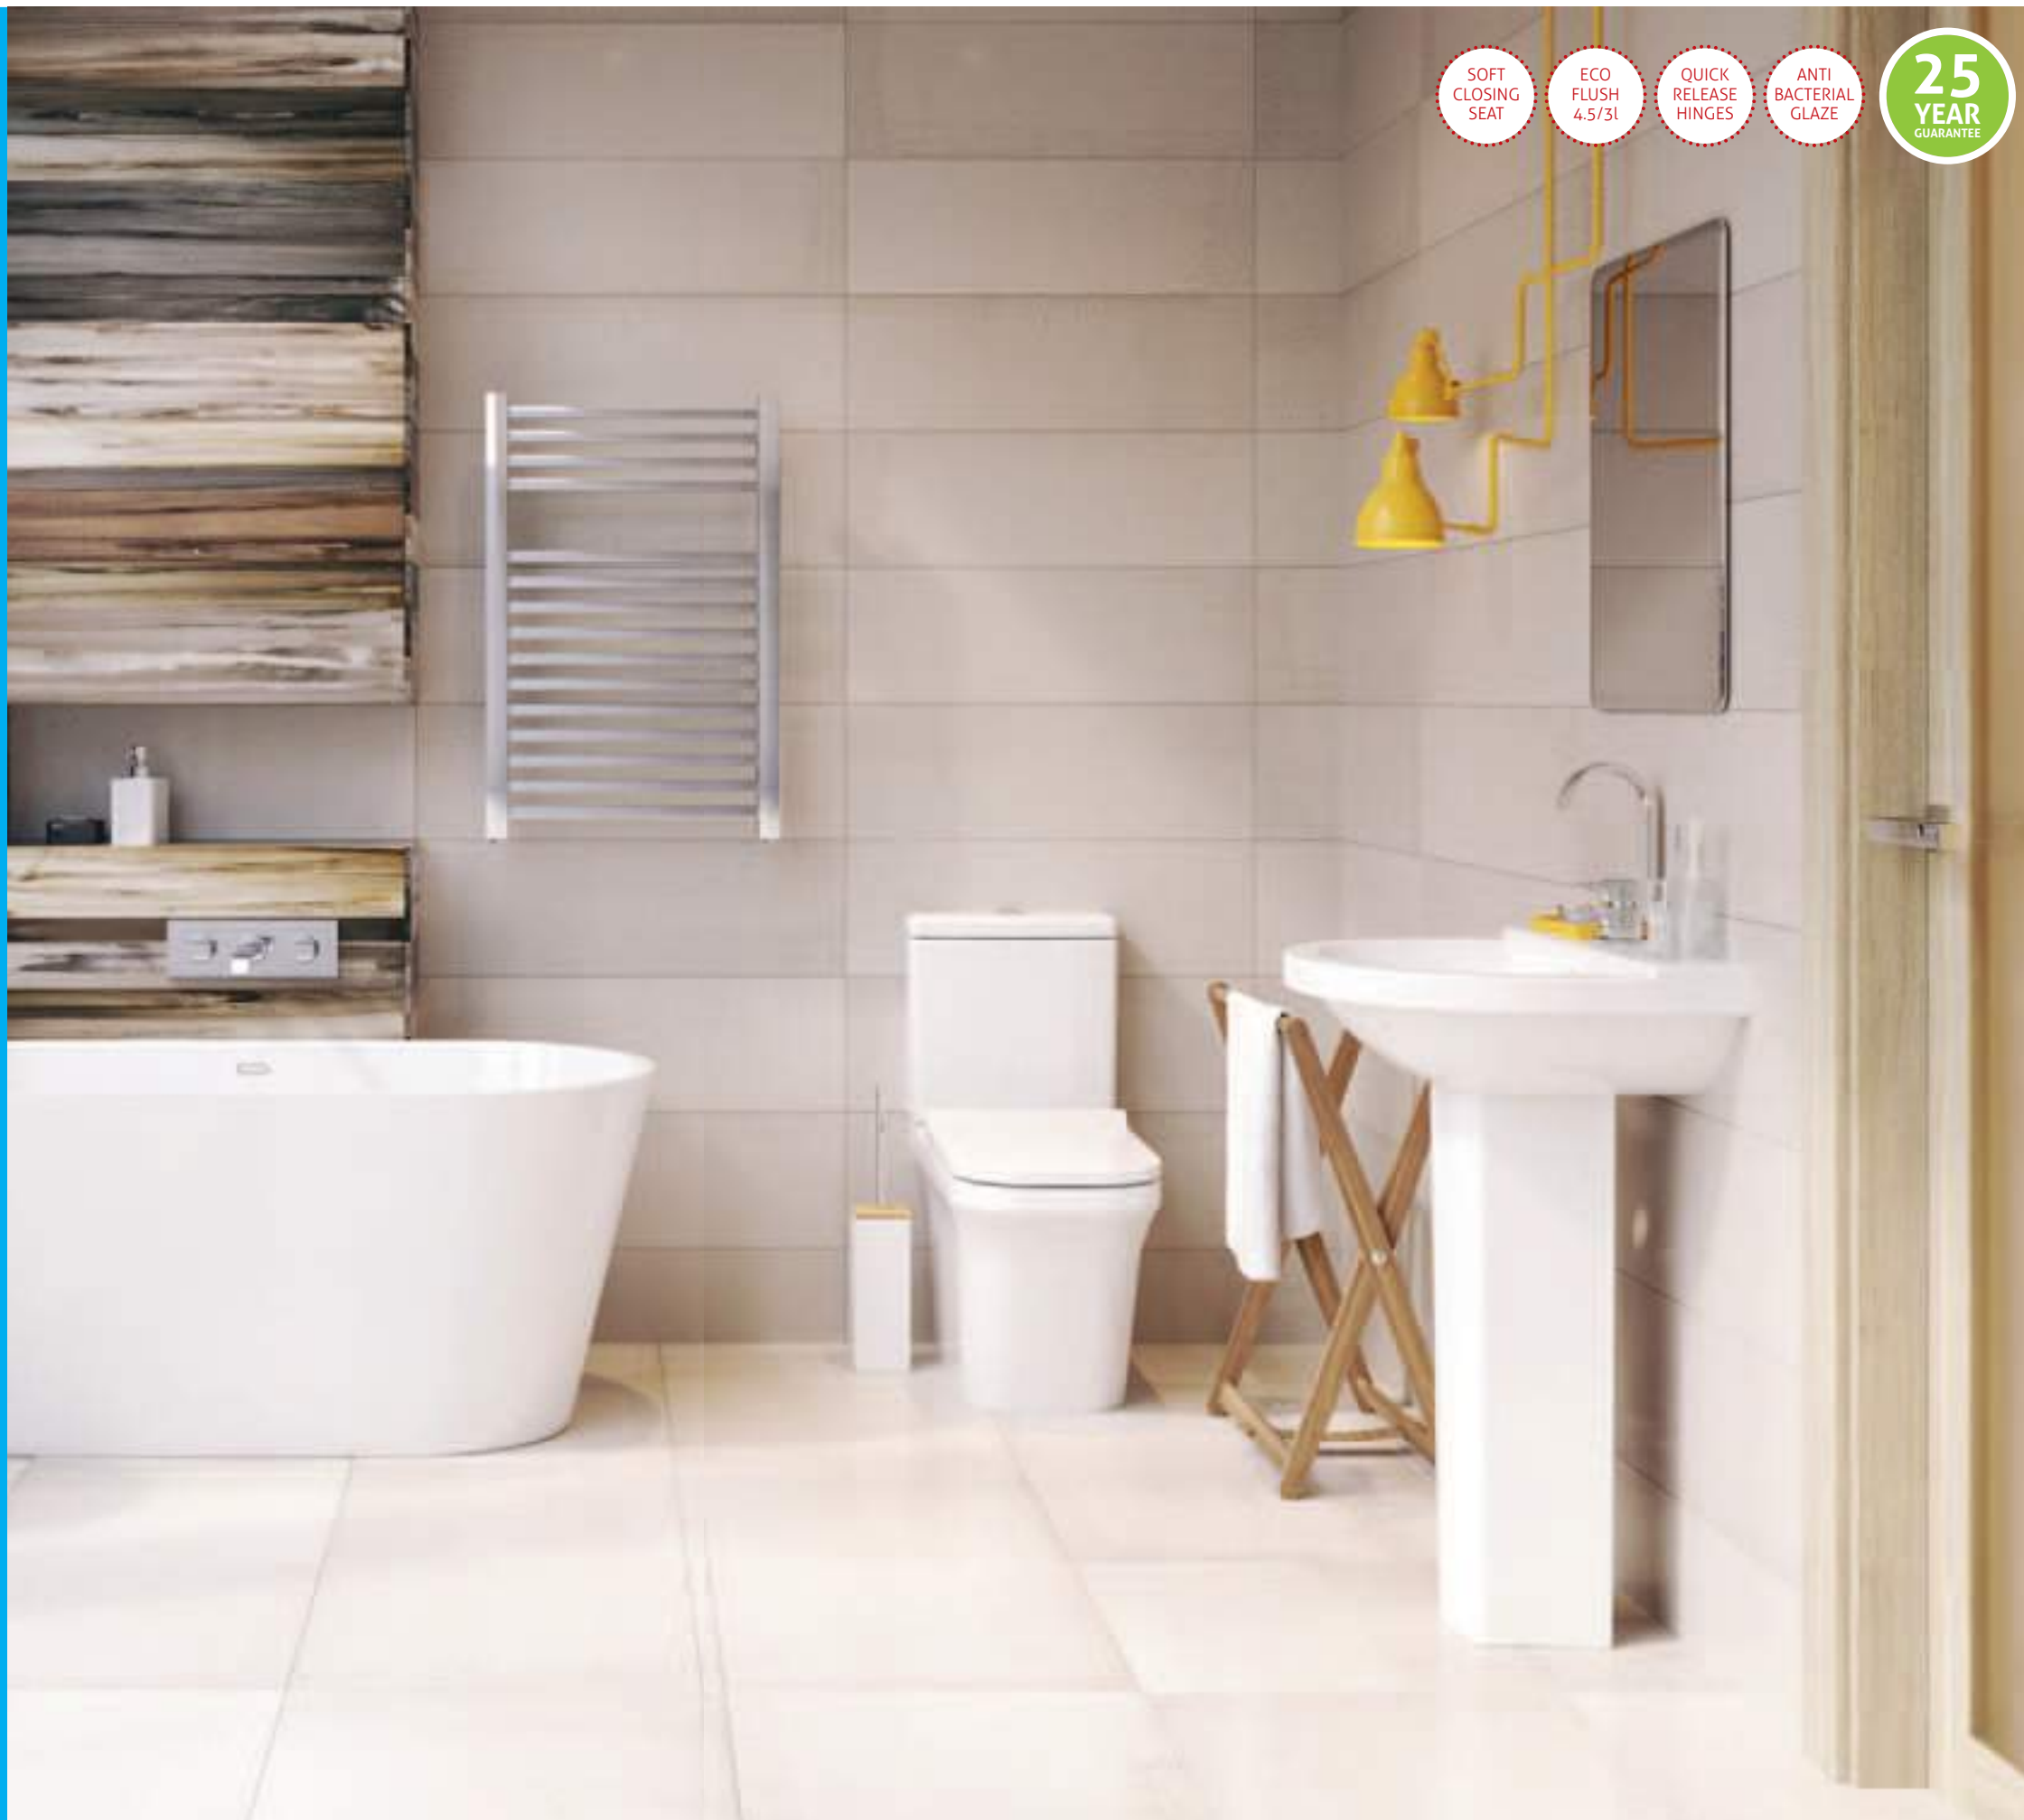

foundry

Foundry Toilet

25

H 790 x W 380 x D 680

- Including soft closing seat with quick release hinges for easy cleaning
- Anti bacterial glaze
- Eco flush 4.5/3l
- Right hand inlet
- Horizontal outlet, side outlet & 's' trap

22435 **£422**

Foundry Basin & Pedestal

25

H 850 x W 595 x D 470

- Available with 1 tap hole

22436 **£231**

Virgo Square Basin & Pedestal

25

H 870 x W 565 x D 480

- Available with 1 tap hole
- Designed to match Foundry ceramics

15429 **£231**

SOFT CLOSING SEAT
ECO FLUSH 4.5/3l
QUICK RELEASE HINGES
ANTI BACTERIAL GLAZE
25 YEAR GUARANTEE

ceramics