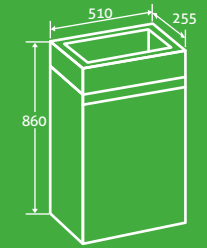

quadro

Quadro Floor Standing Cloakroom Vanity Unit

2

H 860 x W 510 x D 255
– Including ceramic basin
– Soft close door

20515 **£241**

Gloss White

SOFT
CLOSING
DOOR

CERAMIC
BASIN