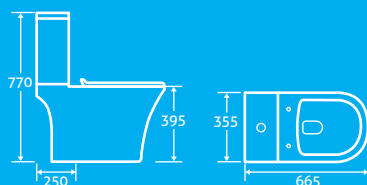

82398 **£375**

QUICK RELEASE HINGES for easy cleaning

Hydra Rimless Toilet

H 770 x W 355 x D 665

- Including soft closing seat with quick release hinges for easy cleaning
- Anti bacterial glaze
- Eco flush 4.5/3l
- Horizontal outlet as standard
- Can accept side outlet connection
- 'S' trap floor fitting can be used