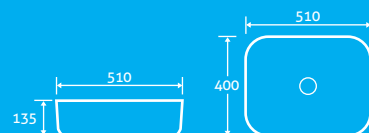

Neptune Countertop Basin

H 145 x W 400 x D 400
– No overflow (requires free running waste)
– Tap not included
63790 **£108**