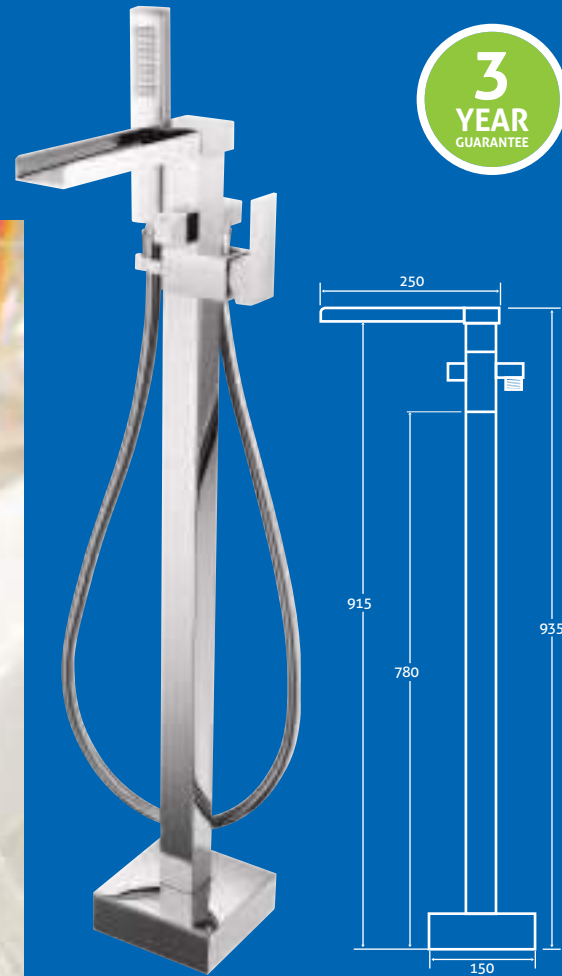

cascata waterfall

3
YEAR
GUARANTEE

Cascata Floor Standing Waterfall Bath Shower Mixer

1.0 bar min.

23576 **£443**

3

3
YEAR
GUARANTEE

taps