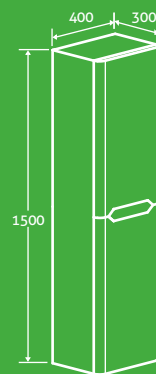

Matt White

Eclipse WC Unit **2**

H 800 x W 500 x D 220

- Excluding concealed cistern, see page 109 for cisterns
- Toilet not included

Matt White 80428, Charcoal 80436

£336