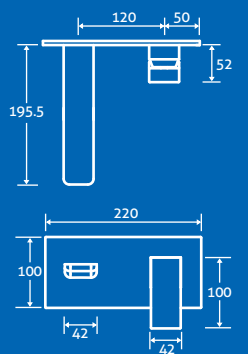

Zane Black Wall Mounted Bath Filler 3

0.5 bar min.

82039 **£175**