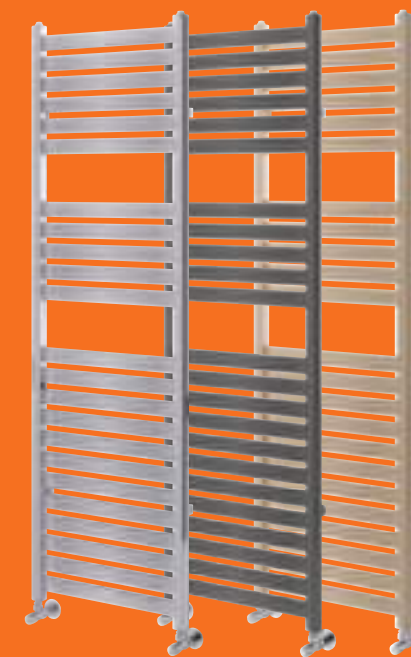

Chrome Anthracite Brown Metallic

Porto Towel Rail

3

H 1600 x W 500

– Pipe centres 460mm

Chrome

15470

2349 BTU.

£528

Anthracite, Brown Metallic

3402 BTU.

£505

Anthracite 24163, Brown Metallic 24162