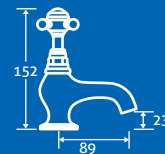

Greenwich

taps

Greenwich Bath Filler 3
0.5 bar min.
22527 **£243**

Greenwich Bath Shower Mixer 3
0.5 bar min.
– Including handset and hose.
22528 **£341**

Greenwich Bath Filler on 660mm Stand Pipes 3
0.5 bar min.
22534 **£451**

Greenwich Bath Shower Mixer on 660mm Stand Pipes 3
0.5 bar min.
– Including handset and hose.
22532 **£549**

Greenwich Basin Mono 3
0.2 bar min.
– Including pop up waste
22525 **£134**

Greenwich Basin Taps 3
0.2 bar min.
22524 **£110**

Greenwich Bath Taps 3
0.2 bar min.
22521 **£121**