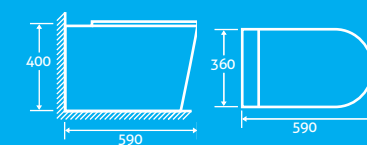

frazenda

Frazenda Toilet 25

H 800 x W 385 x D 700

- Including soft closing seat with quick release hinges for easy cleaning
- Anti bacterial glaze
- Fully concealed pipes give a neater appearance
- Eco flush 4.5/3l
- Right hand inlet
- Horizontal outlet only

15410 **£434**

Frazenda Basin & Pedestal 25

H 830 x W 550 x D 420

- Available with 1 tap hole

22433 **£196**

Frazenda Wall Hung Toilet 25

H 370 x W 360 x D 550

- Including soft closing seat with quick release hinges for easy cleaning
- Requires a mounting frame with cistern page 108

21554 **£306**

Frazenda Back to Wall Toilet 25

H 400 x W 360 x D 590

- Including soft closing seat with quick release hinges for easy cleaning
- Requires a concealed cistern page 109

21552 **£306**