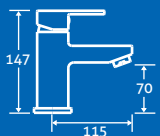

Charm Bath Filler
0.5 bar min.
17821 **£145**