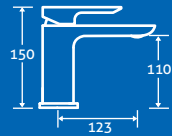

0.5 bar min.
- Including handset, hose & bracket

69303 **£331**

Pascal Chrome Bath Shower Mixer

0.5 bar min.
- Including handset, hose and bracket

69304 **£311**

zane black

Zane Black Basin Mono 3

0.3 bar min.
- Including waste