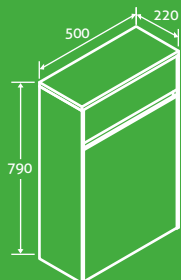

Galactic WC Unit

- Excluding concealed cistern, see page 109 for cisterns

H 790 x W 500 x D 220 82139 **£299**

2

furniture

For matching bath panels see page 143

Finish

Concrete