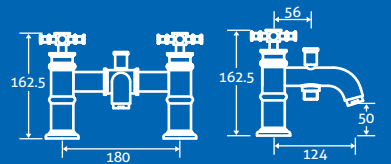

fulcrum

0.3 bar min.
– Including click clack waste

12768 **£163**

0.3 bar min.

12769 **£222**

0.3 bar min.
– Including handset, hose and bracket.

12770 **£263**

kensington

0.2 bar min.
– Including click clack waste

12774 **£106**

0.2 bar min.

12776 **£87**

0.2 bar min.

12777 **£93**

0.2 bar min.
– Including handset, hose and bracket.

12775 **£157**