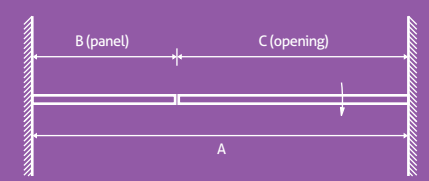

10
YEAR
GUARANTEE

8mm
TOUGHENED
GLASS

ALUMINIUM
PROFILE

SOLID
BRASS
HINGES

EASY
CLEAN
GLASS

texo

Texo Hinged Door

8mm glass, height 2000mm

- Aluminium profile
- Solid brass hinges
- Easy clean glass
- Universally handed
- Use as a door alone or with the matching side panel

800	82119	£680
900	82120	£695
1200	82387	£775

8mm TOUGHENED GLASS   ALUMINIUM PROFILE   SOLID BRASS HINGES   EASY CLEAN GLASS

EASY CLEAN GLASS
A special protective coating makes water run off the glass quicker this minimises deposits left behind which makes the glass much easier to clean. This special coating is guaranteed for five years.

	A min	A max	B	C
800	765	800	234	489
900	865	900	234	589
1200	1165	1200	534	589

For Shower Trays see pages 46-53

Texo Side Panels

8mm glass, height 2000mm

- Aluminium profile
- Easy clean glass

800	82123	£319
900	82124	£329

	A min	A max
800	765	800
900	865	800

8mm TOUGHENED GLASS   EASY CLEAN GLASS

10

showers