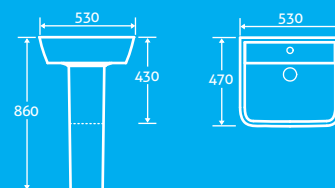

Alchemist Basin 25

H 860/430 x W 530 x D 470

- Available with 1 tap hole

Full Pedestal ¹²⁶⁹¹ **£222**

Semi Pedestal ¹⁵⁸⁰⁹ **£222**