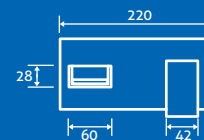

0.5 bar min.

22539 **£239**

3

Cascata Wall Mounted Bath Shower Mixer