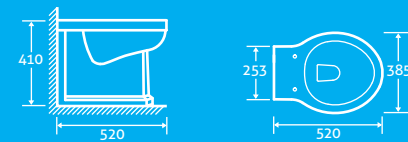

Countess Back to Wall Toilet 25

H 410 x W 385 x D 520
- Excluding seat
- Requires a concealed cistern page 109

69388 **£187**