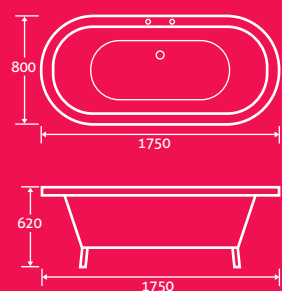

- Double skin acrylic
- On chrome feet
- Including waste

1500 x 780 69454 **£1081**
 1800 x 865 69455 **£1108**

medford

Medford Freestanding Acrylic Bath

25

- Double skin acrylic
- On chrome feet

1780 x 800 15457 **£720**
 Waste 12618 **£47**