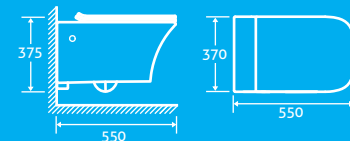

QUICK RELEASE HINGES for easy cleaning