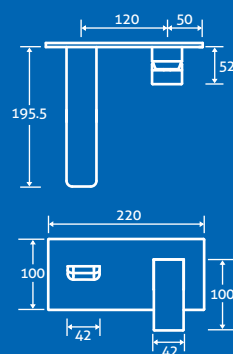

Zane Chrome Wall Mounted Bath Filler 3
0.5 bar min.
82038 **£175**