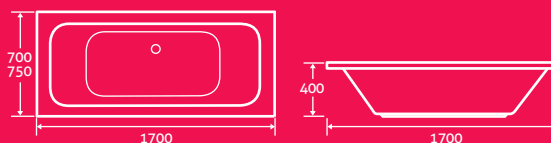

Meera Acrylic Bath

25

super-strong Acrylic

1700 x 700 59589 **£479**
1700 x 750 59590 **£554**
1800 x 800 69658 **£588**

Add a Revive whirlpool system from **£620**, see page 133