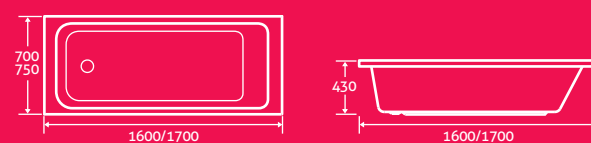

single ended acrylic baths

super-strong
ACRYLIC

Libra Acrylic Bath

25

super-strong Acrylic

- 1500 x 700 12543 **£330**
- 1600 x 700 12544 **£330**
- 1700 x 700 12545 **£330**

Add a Revive whirlpool system from **£620**, see page 133

Durban Acrylic Bath

25

Standard Acrylic

- 1500 x 700 12532 **£234**
- 1700 x 700 12533 **£234**

Add a Revive whirlpool system from **£620**, see page 133

Aztec Acrylic Bath

25

Standard Acrylic

- 1700 x 750 12510 **£385**

super-strong Acrylic

- 1700 x 750 12511 **£479**

Add a Revive whirlpool system from **£620**, see page 133

Jorah Acrylic Compact Shower Bath

25

super-strong Acrylic

- 1700 x 750 59595 **£609**

Standard Acrylic

- 1700 x 750 59596 **£435**

Add a Revive whirlpool system from **£620**, see page 133

Apollo Acrylic Bath

25

super-strong Acrylic

- 1600 x 700 59587 **£465**
- 1700 x 700 59588 **£465**
- 1700 x 750 69657 **£495**

Add a Revive whirlpool system from **£620**, see page 133

Lista Acrylic Bath

25

Standard Acrylic

- 1200 x 700 59607 **£302**

- 1300 x 700 59608 **£313**

Not compatible with Revive whirlpool system

Davos Acrylic Bath

25

– Available left & right hand, left hand shown

super-strong Acrylic

- 1550 x 900 LH 59602, RH 59601 **£622**

- Bath Panel 59603 **£173**

Add a Revive whirlpool system from **£620**, see page 133

Yara Acrylic Offset Corner Bath

25

– Available left & right hand, left hand shown

Standard Acrylic

- 1500 x 1000 LH 59604, RH 59605 **£498**

- Bath Panel 59606 **£144**

Add a Revive whirlpool system from **£620**, see page 133

Petite Space Saver Acrylic Bath

25

– Available left & right hand, left hand shown

super-strong Acrylic

- 1700 x 700/500 LH 59598, RH 59597 **£582**

- Front Panel 59599 **£128**

- End Panel 59600 **£65**

- Bath Screen LH 59609, RH 59610 **£222**

Add a Revive whirlpool system from **£620**, see page 133