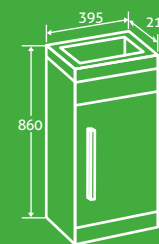

Nala Floor Standing Cloakroom Vanity Unit

- No overflow (requires free running waste page 107)
- Including ceramic basin
- Soft close door

H 860 x W 395 x D 215 **£368**

Gloss White 17124, Light Elm 17126, Dark Elm 17127, Anthracite Grey 22829, Grey Ash 34313

Gloss White