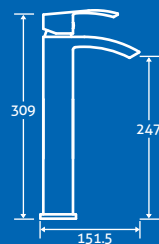

Sansa Tall Basin Mono **3**
0.3 bar min.
34216 **£159**

Sansa Bath Filler **3**
0.5 bar min.
34214 **£188**