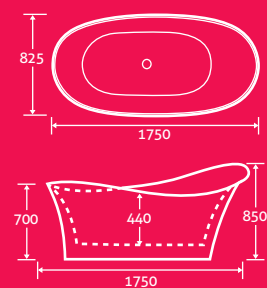

lynx

Lynx Freestanding Acrylic Bath

- Double skin acrylic
- Including waste

1750 x 825 ²¹⁷²⁸ **£1708**

elsina

Elsina Freestanding Acrylic Bath

- Double skin acrylic
- Including waste

1500 x 705 ²¹⁷²⁹ **£1158**

1755 x 750 ²¹⁷³⁰ **£1219**

milano

Milano Freestanding Acrylic Bath

- Double skin acrylic
- Tap ledge for deck mounted taps
- Including waste

1500 x 780 ⁶⁹³³³ **£1405**

1680 x 800 ²¹⁷³⁶ **£1708**

baths