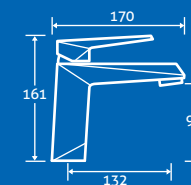

Ice Basin Mono 3
0.3 bar min.
– Including click clack waste
22259 **£182**