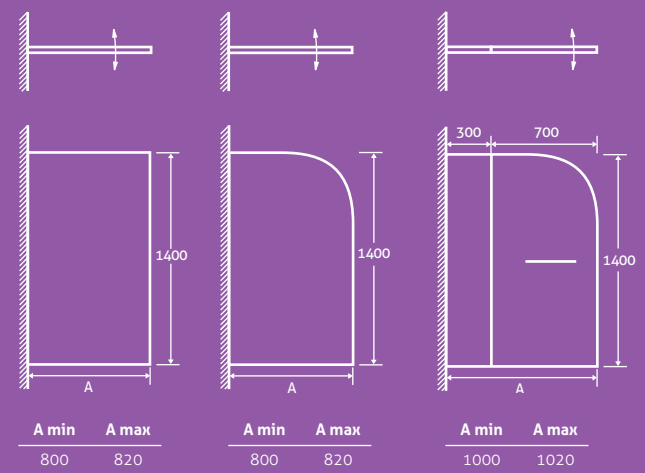

ALUMINIUM PROFILE