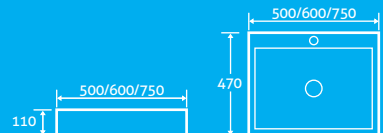

Iliad Countertop Basin

H 135 x W 510 x D 400
– No overflow (requires free running waste)
63794 **£124**