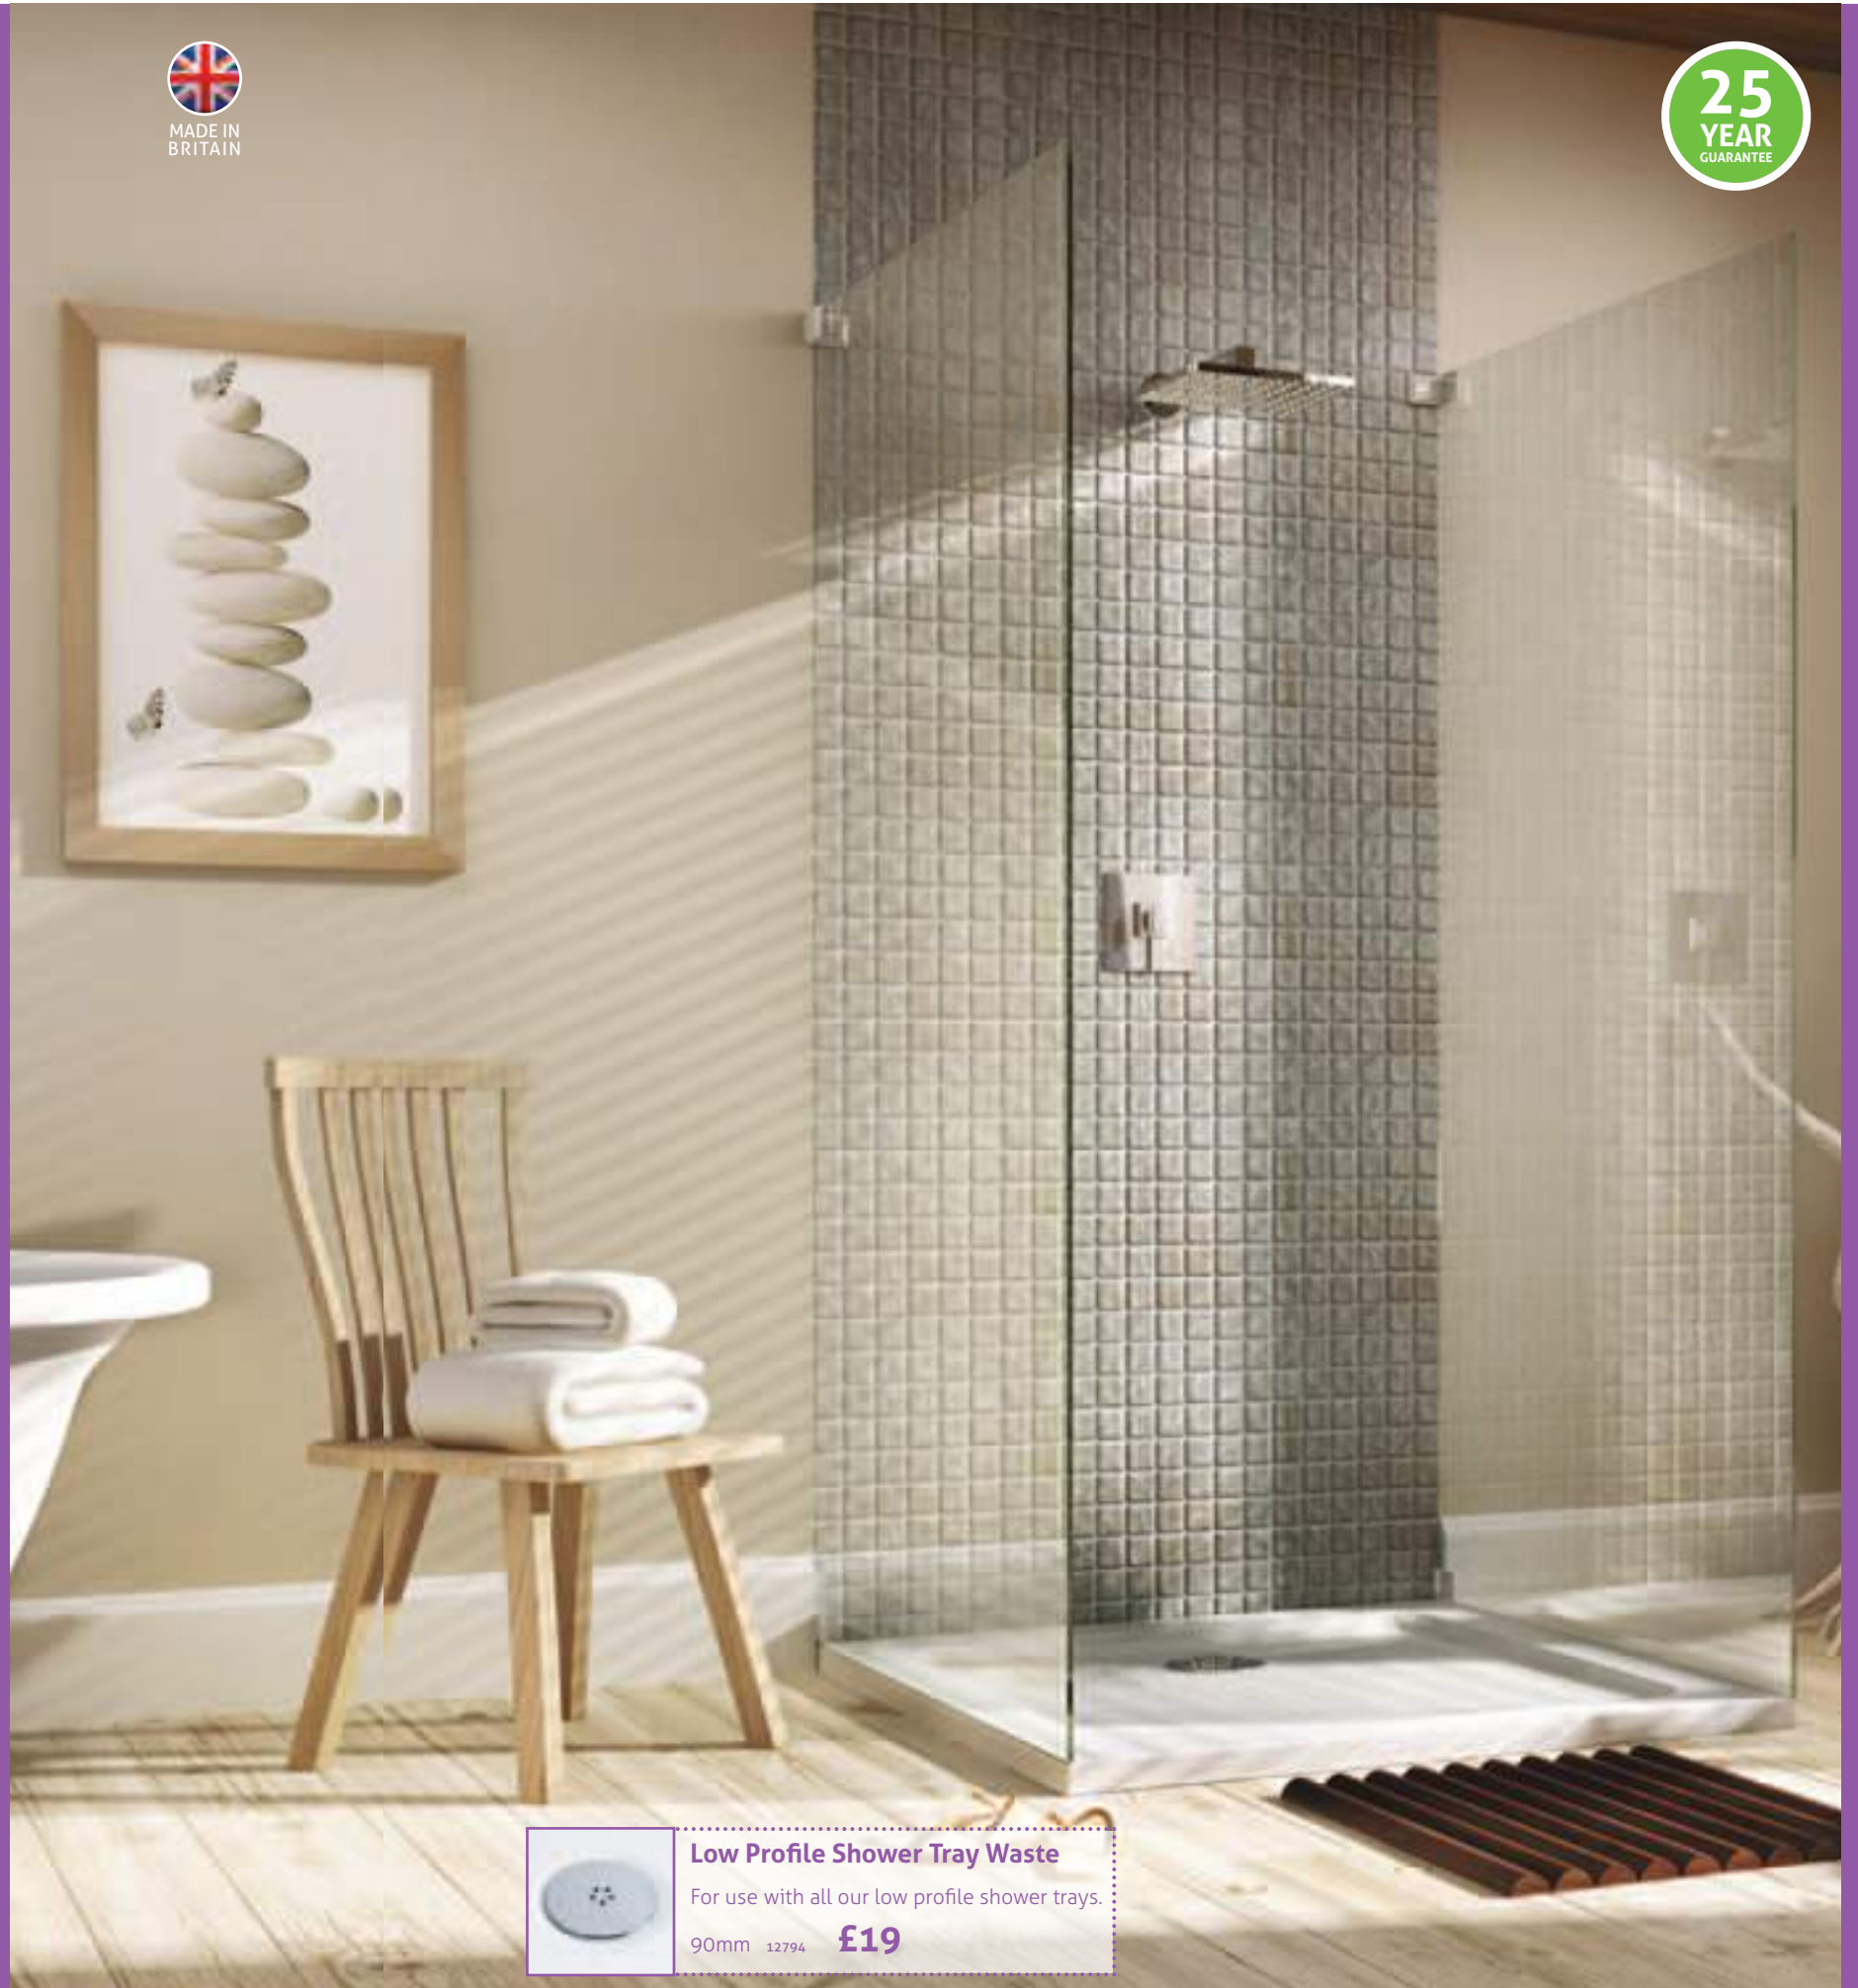

low profile shower trays

MADE IN BRITAIN

40mm high or 135mm high on legs, our stone resin acrylic capped shower trays have all the benefits of a solid cast stone tray but are 40% lighter.

25

Rectangle

40mm high

800 x 700	14915	£143
800 x 760	12828	£143
900 x 700	14916	£168
900 x 760	12829	£181
900 x 800	12830	£181
1000 x 700	15413	£191
1000 x 760	14906	£188
1000 x 800	12807	£194
1000 x 900	14907	£202
1100 x 700	20467	£202
1100 x 760	16492	£202
1100 x 800	12808	£202
1100 x 900	14908	£202
1200 x 700	12809	£202
1200 x 760	12810	£202
1200 x 800	12811	£202
1200 x 900	12812	£202

For a 135mm high tray add a 95mm leg set

12793 **£100**

For trays under 1200mm

25

Square

40mm high

760 x 760	12831	£121
800 x 800	12832	£121
900 x 900	12833	£161

For a 135mm high tray add a 95mm leg set

12793 **£100**

25

Available left hand and right hand.

Quadrant

40mm high

800 x 800	12803	£149
900 x 900	12804	£155
900 x 760	LH 12805, RH 12806	£194
1000 x 800	LH 12797, RH 12798	£194
1000 x 900	LH 83930, RH 83931	£194
1100 x 760	LH 69464, RH 69463	£201
1200 x 800	LH 12799, RH 12800	£207
1200 x 900	LH 12801, RH 12802	£213
1300 x 760	LH 69466, RH 69465	£228
1400 x 800	LH 17547, RH 69467	£245

For a 135mm high tray add a 95mm leg set

12792 **£100**

25

Penta Shower Tray

40mm high

900 x 900	18680	£202

For a 135mm high tray add a 95mm leg set

12793 **£100**

Low Profile Shower Tray Waste

For use with all our low profile shower trays.

90mm 12794 **£19**