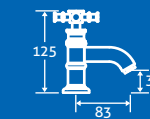

Kensington Bath Taps

0.2 bar min.

12777 **£93**