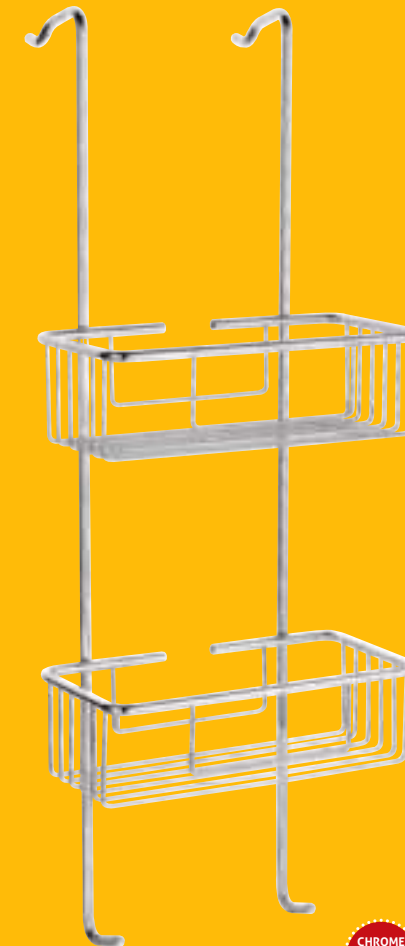

Double Corner Basket

CHROME
PLATED
BRASS

5

Chrome plated brass.

H 700 x W 260 x D 120

37739 **£131**