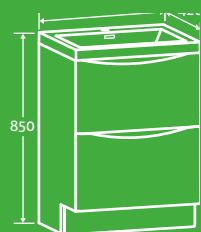

Envy 1200 Floor Standing Vanity Unit 2

H 850 x W 1200 x D 480

- Price excludes basin
- (All measurements include the basin)
- Soft close drawers

£560

Gloss White 17918, Light Oak 17917, Rosewood 69518