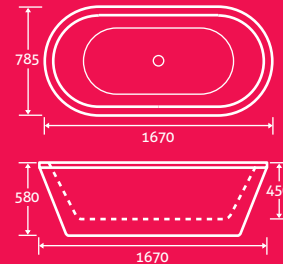

lavado

Lavado Freestanding Acrylic Bath

25

- Double skin acrylic
- Including waste

1700 x 790 12542 **£1573**

bagni

25
YEAR
GUARANTEE

Bagni Freestanding Acrylic Bath

25

- Double skin acrylic
- Including waste

1670 x 785 15420 **£1116**

izumi

Izumi Freestanding Acrylic Bath

25

- Double skin acrylic
- Including waste

1500 x 740 14951 **£1573**
1730 x 780 14950 **£1706**

eva

Eva Freestanding Acrylic Bath

25

- Back to wall design
- Double skin acrylic
- Including waste

1700 x 800 69331 **£1279**

BACK TO WALL DESIGN

nova

Nova Freestanding Acrylic Bath

25

- Double skin acrylic
- Including waste

1485 x 790 21731 **£1158**
1675 x 780 21732 **£1219**

25
YEAR
GUARANTEE

baths