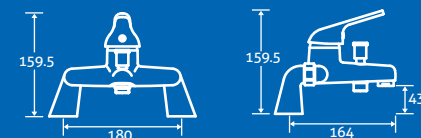

1.0 bar min.
34293 **£434**

taps

otho

0.2 bar min.
– Including click clack waste

12781 **£51**

0.5 bar min.

12783 **£95**

0.5 bar min.
– Including handset, hose and bracket

12782 **£104**

nero

0.2 bar min.
– Including click clack waste

12778 **£118**

0.3 bar min.

69903 **£136**

0.3 bar min.

12779 **£191**

0.3 bar min.
– Including handset, hose and bracket.

12780 **£216**