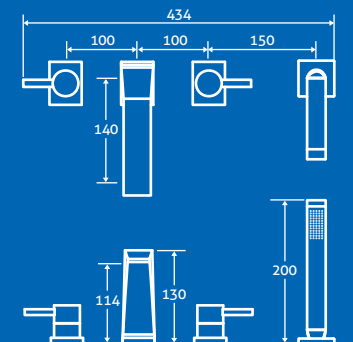

Catania Deck Mounted 4 Tap Hole Bath Shower Mixer

0.5 bar min.
– Including handset, hose and bracket.
69310 **£338**