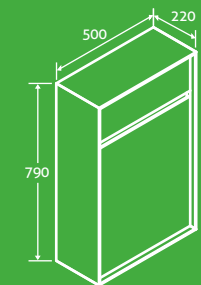

Soxy WC Unit **2**

- Excluding concealed cistern, see page 109 for cisterns

H 790 x W 500 x D 220 82141 **£329**