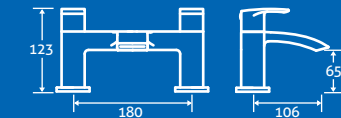

Titus Floor Standing Bath Shower Mixer
1.0 bar min.
12765 **£554**