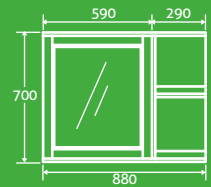

£158

Matt White

Cromwell 880 Mirrored Wall Cabinet

H 700 x W 880 x D 140

– Soft close door
– Available right and left hand, left hand shown

Matt White LH 77903, RH 77898
Matt Light Grey LH 77904, RH 77899

£413