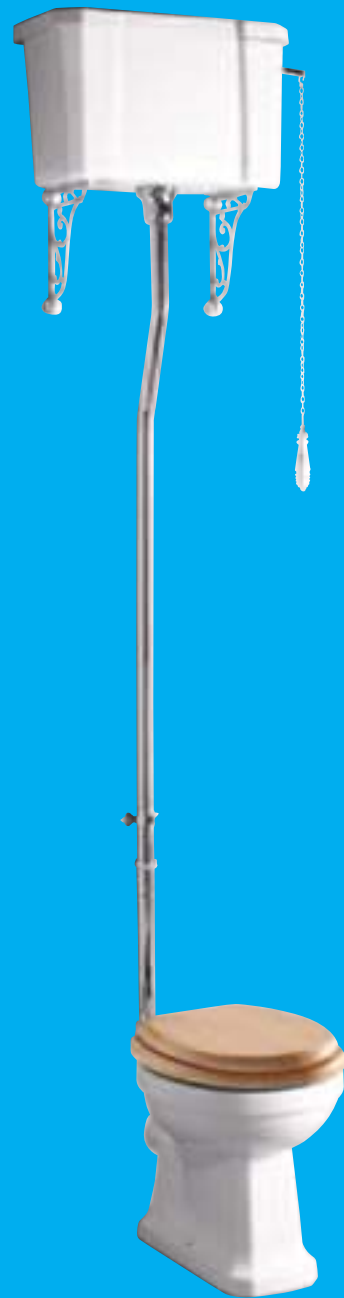

countess

Countess High Level Toilet 25

H 2100 x W 515 x D 650
- Including lever, fittings and pipe pack
- Excluding seat
- Anti bacterial glaze

82399 **£491**

Countess Back to Wall Toilet 25

H 410 x W 385 x D 520
- Excluding seat
- Requires a concealed cistern page 109

69388 **£187**