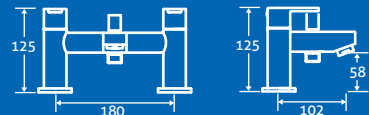

taps

1.0 bar min.
34294 **£477**

charm

zest waterfall