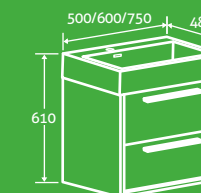

2 YEAR GUARANTEE

SOFT CLOSING DRAWERS

SOFT CLOSING DOORS

COMPOSITE RESIN BASIN

wynford wall hung

Wynford Wall Hung Vanity Unit 2

- Including composite resin basin
- Soft close drawers

H 610 x W 500 x D 480 **£504**

Light Sawn Oak 34321, Grey Ash 34320

H 610 x W 600 x D 480 **£583**

Light Sawn Oak 34322, Grey Ash 34323

H 610 x W 750 x D 480 **£705**

Light Sawn Oak 34324, Grey Ash 34325

SOFT CLOSING DRAWER

COMPOSITE RESIN BASIN

Wynford Wall Hung Tall Cabinet 2

- Soft close doors
- Universally handed

H 1600 x W 400 x D 350 **£408**

Light Sawn Oak 34279, Grey Ash 34280

SOFT CLOSING DOORS

Wynford WC Unit 2

- Excluding concealed cistern, see page 109 for cisterns
- Toilet not included

H 800 x W 500 x D 200 **£290**

Light Sawn Oak 34281, Grey Ash 34224

Wynford Single Mirrored Wall Cabinet 2

- Soft close door

H 800 x W 500 x D 160 **£216**

Light Sawn Oak 34252, Grey Ash 34251

H 800 x W 600 x D 160 **£239**

Light Sawn Oak 34253, Grey Ash 34254

SOFT CLOSING DOOR

Wynford Double Mirrored Wall Cabinet 2

- Soft close doors

H 800 x W 750 x D 160 **£260**

Light Sawn Oak 34257, Grey Ash 34255

SOFT CLOSING DOORS

For matching bath panels see page 143

Finishes

*Light Sawn Oak is different to Sawn Oak