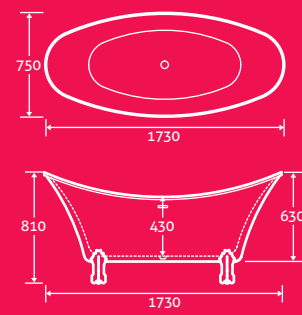

baths

arryn

Arryn Freestanding Acrylic Bath

- Double skin acrylic
- On chrome feet
- Including waste

1730 x 750 69453 **£1164**

mormont

Mormont Freestanding Acrylic Bath

- Double skin acrylic
- On chrome feet
- Including waste