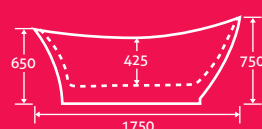

Finishes

25
YEAR
GUARANTEE

baths

sleek

Sleek Freestanding Acrylic Bath

25

- Double skin acrylic
- Including waste

1680 x 730 69332 **£1299**