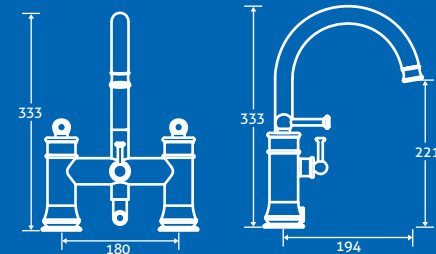

Fulcrum Bath Shower Mixer

0.3 bar min.
– Including handset, hose and bracket.

12770 **£263**

kensington

Kensington Basin Mono

0.2 bar min.
– Including click clack waste

12774 **£106**

Kensington Basin Taps