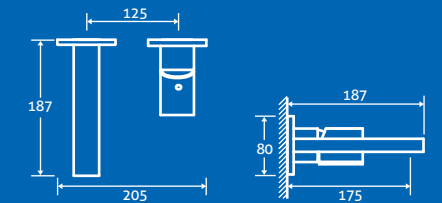

0.3 bar min.

69306 **£207**

Pascal Chrome Deck Mounted 4 Hole Bath Shower Mixer

0.5 bar min.
- Including handset, hose & bracket

69303 **£331**