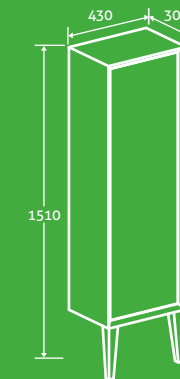

2
YEAR
GUARANTEE

PUSH
OPEN
DRAWERS

SOFT
CLOSING
DRAWERS

PUSH
OPEN
DOOR

SOFT
CLOSING
DOOR

manhattan

Manhattan Floor Standing Vanity Unit

2

- Worktop available with or without tap hole, see below
- Excludes basin, choose any countertop bowl or basin from pages 106-107
- Push open, soft close drawers

H 690 x W 630 x D 490 82181 **£516**

H 690 x W 830 x D 490 82184 **£576**

H 690 x W 1180 x D 490 82187 **£804**

PUSH
OPEN
DRAWERS

SOFT
CLOSING
DRAWERS

Manhattan Worktop

- Durable ceramic glass mix worktop

W 650 x D 490 **£228**

With Tap Hole 82182, No Tap Hole 82183

W 850 x D 490 **£252**

With Tap Hole 82185, No Tap Hole 82186

W 1200 x D 490 **£286**

With Tap Hole 82188, No Tap Hole 82189

Manhattan Floor Standing Tall Cabinet

2

- Push open, soft close door
- Universally handed

H 1510 x W 430 x D 305 82190 **£444**

PUSH
OPEN
DOOR

SOFT
CLOSING
DOOR

Finishes

Slate Grey/Matt White

For matching bath panels see page 143

furniture