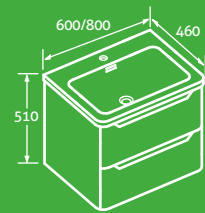

eclipse wall hung

Eclipse Wall Hung Vanity Unit

2

- Including composite resin basin
- Soft close drawers

H 510 x W 600 x D 460 **£498**
Matt White 80616, Charcoal 80617

H 510 x W 800 x D 460 **£601**
Matt White 80618, Charcoal 80619

H 510 x W 1200 x D 460 **£866**
Matt White 80620, Charcoal 80621

Charcoal

SOFT CLOSING DRAWERS
COMPOSITE RESIN BASIN

2 YEAR GUARANTEE

SOFT CLOSING DRAWERS

COMPOSITE RESIN BASIN

SOFT CLOSING DOORS

furniture

Eclipse WC Unit

2

H 800 x W 500 x D 220

- Excluding concealed cistern, see page 109 for cisterns
- Toilet not included

Matt White 80428, Charcoal 80436

£336

Eclipse Wall Hung Tall Cabinet

2

- Soft close doors
- Universally handed

H 1500 x W 400 x D 300 **£499**
Matt White 80422, Charcoal 80431

For matching bath panels see page 142

Finishes