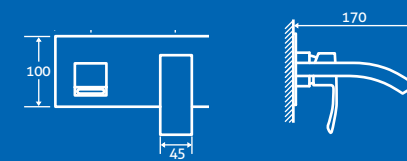

Titus Floor Standing Bath Shower Mixer
1.0 bar min.
12765 **£554**