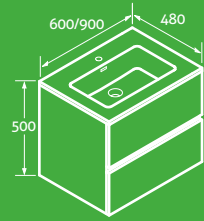

galactic

Galactic Wall Hung Vanity Unit

- Including composite resin basin
- Soft close drawers

With White Basin
H 500 x W 600 x D 480 69437 **£581**
H 500 x W 900 x D 480 69439 **£642**

With Black Basin
H 500 x W 600 x D 480 69438 **£611**
H 500 x W 900 x D 480 69440 **£674**

2