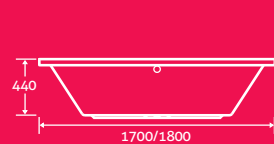

Virgo Acrylic Bath

25

super-strong
ACRYLIC

super-strong Acrylic

1700 x 700 12562 **£465**
1700 x 750 18780 **£465**
1800 x 800 18779 **£526**

Add a Revive whirlpool system from **£620**, see page 133