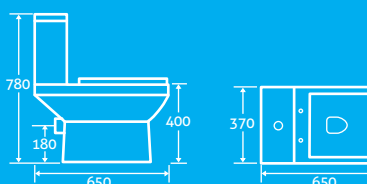

Cosmo Rimless Toilet

H 770 x W 355 x D 665

- Including soft closing seat with quick release hinges for easy cleaning
- Anti bacterial glaze
- Eco flush 4.5/3l
- Horizontal outlet as standard
- Can accept side outlet connection
- 'S' trap floor fitting can be used

82398 **£375**

Hydra Rimless Toilet

H 770 x W 355 x D 665

- Including soft closing seat with quick release hinges for easy cleaning
- Anti bacterial glaze
- Eco flush 4.5/3l
- Horizontal outlet as standard
- Can accept side outlet connection
- 'S' trap floor fitting can be used

82403 **£375**

Gosford Toilet

H 780 x W 370 x D 650

- Including soft closing seat with quick release hinges for easy cleaning
- Anti bacterial glaze
- Eco flush 4.5/3l
- Horizontal outlet as standard
- Can accept side outlet connection
- 'S' trap floor fitting can be used

82401 **£386**

Warwick Toilet

H 800 x W 380 x D 650

- Including soft closing seat with quick release hinges for easy cleaning
- Anti bacterial glaze
- Eco flush 4.5/3l
- Horizontal outlet as standard
- Can accept side outlet connection
- 'S' trap floor fitting can be used

82405 **£390**

Warwick Back to Wall Toilet

H 410 x W 355 x D 500

- Including soft closing seat with quick release hinges for easy cleaning
- Anti bacterial glaze
- Requires a concealed cistern page 109

82160 **£330**

Stella Toilet

H 800 x W 375 x D 605

- Including soft closing seat with quick release hinges for easy cleaning
- Anti bacterial glaze
- Eco flush 4.5/3l
- Horizontal outlet as standard
- 'S' trap floor fitting can be used

82404 **£397**

Stella Back to Wall Toilet

H 410 x W 370 x D 585

- Including soft closing seat with quick release hinges for easy cleaning
- Anti bacterial glaze
- Requires a concealed cistern page 109

82146 **£280**

25
YEAR
GUARANTEE

SOFT
CLOSING
SEAT

ECO
FLUSH
4.5/3l

ANTI
BACTERIAL
GLAZE

ceramics