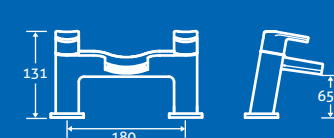

martell

Martell Basin Mono **3**
0.3 bar min.
– Including click clack waste
34210 **£103**

Martell Bath Filler **3**
0.5 bar min.
34211 **£152**

Martell Bath Shower Mixer **3**
0.5 bar min.
– Including handset, hose and bracket.
34212 **£180**