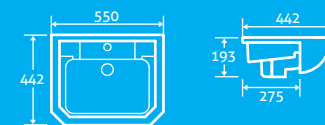

Countess Semi Recessed Basin 25

H 193 x W 550 x D 442
- Available with 1 tap hole

69389 **£165**