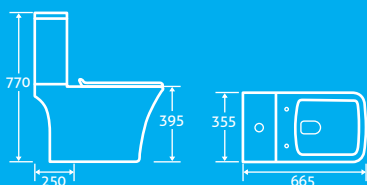

Cosmo Rimless Toilet

H 770 x W 355 x D 665

- Including soft closing seat with quick release hinges for easy cleaning
- Anti bacterial glaze
- Eco flush 4.5/3l
- Horizontal outlet as standard
- Can accept side outlet connection
- 'S' trap floor fitting can be used

82398 **£375**

Hydra Rimless Toilet

H 770 x W 355 x D 665

- Including soft closing seat with quick release hinges for easy cleaning
- Anti bacterial glaze
- Eco flush 4.5/3l
- Horizontal outlet as standard
- Can accept side outlet connection
- 'S' trap floor fitting can be used

82403 **£375**

Gosford Toilet

H 780 x W 370 x D 650

- Including soft closing seat with quick release hinges for easy cleaning
- Anti bacterial glaze
- Eco flush 4.5/3l
- Horizontal outlet as standard
- Can accept side outlet connection
- 'S' trap floor fitting can be used

82401 **£386**

Warwick Toilet

H 800 x W 380 x D 650

- Including soft closing seat with quick release hinges for easy cleaning
- Anti bacterial glaze
- Eco flush 4.5/3l
- Horizontal outlet as standard
- Can accept side outlet connection
- 'S' trap floor fitting can be used

82405 **£390**

Warwick Back to Wall Toilet

H 410 x W 355 x D 500

- Including soft closing seat with quick release hinges for easy cleaning
- Anti bacterial glaze
- Requires a concealed cistern page 109

82160 **£330**

Stella Toilet

H 800 x W 375 x D 605

- Including soft closing seat with quick release hinges for easy cleaning
- Anti bacterial glaze
- Eco flush 4.5/3l
- Horizontal outlet as standard
- 'S' trap floor fitting can be used

82404 **£397**

Stella Back to Wall Toilet

H 410 x W 370 x D 585

- Including soft closing seat with quick release hinges for easy cleaning
- Anti bacterial glaze
- Requires a concealed cistern page 109

82146 **£280**

25
YEAR
GUARANTEE

SOFT
CLOSING
SEAT

ECO
FLUSH
4.5/3l

ANTI
BACTERIAL
GLAZE

ceramics