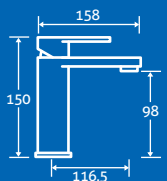

taps

valens

Valens Basin Mono 3
0.3 bar min.
– Including click clack waste
14936 **£169**

Valens Tall Basin Mono 3
0.3 bar min.
14939 **£196**

Valens Bath Filler 3
0.5 bar min.
14937 **£233**

Valens Bath Shower Mixer 3
0.5 bar min.
– Including handset, hose and bracket.
14938 **£248**

ice

Ice Basin Mono 3
0.3 bar min.
– Including click clack waste
22259 **£182**