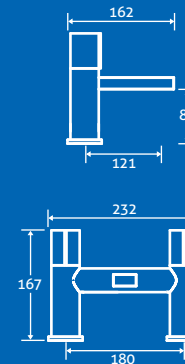

pascal black

Pascal in Black & Gold will be available from June 2019

Pascal Black Basin Mono 3
0.3 bar min.
– Including click clack waste
Black & Chrome 82023 **£196**
Black & Gold 82367 **£196**

Pascal Black Tall Basin Mono 3
0.3 bar min.
Black & Chrome 82024 **£230**
Black & Gold 82371 **£230**

Pascal Black Bath Filler 3
0.5 bar min.
Black & Chrome 82025 **£242**
Black & Gold 82368 **£242**

Pascal Black Wall Mounted Basin Mixer 3
0.3 bar min.
Black & Chrome 82027 **£219**
Black & Gold 82373 **£219**

Pascal Black Bath Shower Mixer 3
0.5 bar min.
– Including handset, hose and bracket
Black & Chrome 82026 **£258**
Black & Gold 82369 **£258**

taps