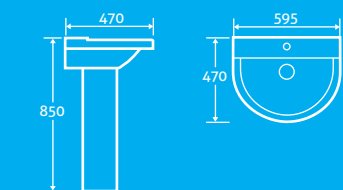

H 850 x W 595 x D 470

25

- Available with 1 tap hole
- Designed to match Virgo ceramics

22436 **£231**

- ANTI BACTERIAL GLAZE
- SOFT CLOSING SEAT
- ECO FLUSH 4.5/3l
- 25 YEAR GUARANTEE

ceramics

oracle

Oracle Comfort Height Toilet 25