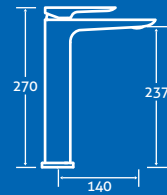

zane chrome

Zane Chrome Basin Mono 3
0.3 bar min.
- Including waste
69907 **£153**

Zane Chrome Tall Basin Mono 3
0.3 bar min.
69910 **£218**

Zane Chrome Bath Filler 3
0.5 bar min.
69908 **£204**

Zane Chrome Bath Shower Mixer 3
0.5 bar min.
- Including handset, hose and bracket.
69909 **£240**

Zane Chrome Wall Mounted Basin Mono 3
0.5 bar min.
82036 **£149**

Zane Chrome Wall Mounted Bath Filler 3
0.5 bar min.
82038 **£175**