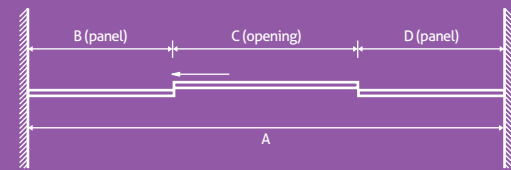

A min	A max	B	C	D
1400	1365	1400	555	490	210
1500	1465	1500	555	490	310
1700	1665	1700	555	490	510

For Shower Trays see pages 46-53

Spirit Side Panels (not shown)

8mm toughened glass, height 2000mm

- Aluminium profile
- Easy clean glass

800 69249 **£311**

900 69250 **£331**

	A min	A max
800	765	785
900	865	885

10

10
YEAR
GUARANTEE

8mm
TOUGHENED
GLASS

ALUMINIUM
PROFILE

SOLID
BRASS
HANDLE

EASY
CLEAN
GLASS

QUICK
RELEASE
DOORS