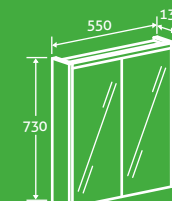

2
YEAR
GUARANTEE

PUSH
OPEN
DRAWERS

SOFT
CLOSING
DRAWERS

COMPOSITE
RESIN BASIN

LOW
ENERGY
LED

INFRA RED
SENSOR*

SOFT
CLOSING
DOORS

PUSH
OPEN
DOOR

bravo

Bravo Wall Hung Vanity Unit 2

– Including composite resin basin
– Push open, soft close drawers

H 470 x W 500 x D 460 **£509**
Matt White 63804, Grey Linear 63802

H 470 x W 600 x D 460 **£550**
Matt White 63805, Grey Linear 63803

PUSH
OPEN
DRAWERS

SOFT
CLOSING
DRAWERS

COMPOSITE
RESIN BASIN

Bravo LED Mirrored Wall Cabinet 2

CE Approved, IP 44

– Low energy LED, infra red sensor*
– Soft close doors
– Single door left hand hinge only
– Sensor: bottom right hand side

Single Door

H 730 x W 450 x D 135 Matt White 58770, Grey Linear 58774 **£274**

Double Door

H 730 x W 550 x D 135 Matt White 58778, Grey Linear 58780 **£305**

LOW
ENERGY
LED

INFRA RED
SENSOR*

SOFT
CLOSING
DOORS

Bravo Wall Hung Tall Cabinet 2

– Push open, soft close door
– Universally handed

H 1200 x W 350 x D 250 **£366**

Matt White 58771, Grey Linear 58775

PUSH
OPEN
DOOR

SOFT
CLOSING
DOOR

*PLEASE NOTE: All sensors must be a minimum of 150mm away from any surface, including side walls, LED lights are cool white 6400k.

For matching bath panels
see page 142

Finishes

furniture