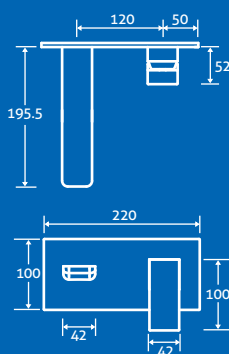

Zane Chrome Wall Mounted Basin Mono 3
0.5 bar min.
82036 **£149**