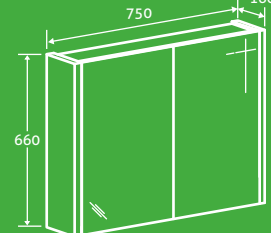

Halo 750 Mirrored Wall Cabinet

H 660 x W 750 x D 160

13374 **£237**