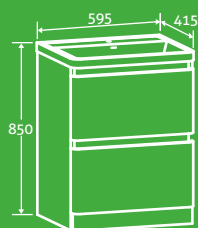

Dark Elm

Anthracite Grey

Grey Ash

zen floor standing

Zen Floor Standing Vanity Unit

– Price excludes basin
– Soft close drawers

H 850 x W 595 x D 415 **£342**

Gloss White 12669, Titanium Grey Gloss 17877