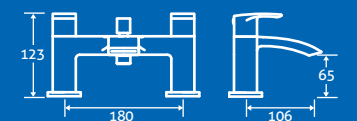

Titus Deck Mounted 4 Hole Bath Shower Mixer
0.5 bar min.
– Including handset, hose & bracket
69905 **£254**

Titus Bath Shower Mixer
0.5 bar min.
– Including handset, hose and bracket.
14935 **£205**

Nero Floor Standing Bath Shower Mixer