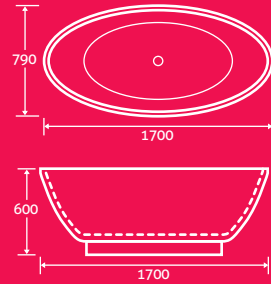

lavado

Lavado Freestanding Acrylic Bath

25

- Double skin acrylic
- Including waste

1700 x 790 12542 **£1573**

bagni

25
YEAR
GUARANTEE

Bagni Freestanding Acrylic Bath

25

- Double skin acrylic
- Including waste

1670 x 785 15420 **£1116**

izumi

Izumi Freestanding Acrylic Bath

25

- Double skin acrylic
- Including waste

1500 x 740 14951 **£1573**
1730 x 780 14950 **£1706**

eva

Eva Freestanding Acrylic Bath

25

- Back to wall design
- Double skin acrylic
- Including waste

1700 x 800 69331 **£1279**

BACK TO WALL DESIGN

nova

Nova Freestanding Acrylic Bath

25

- Double skin acrylic
- Including waste

1485 x 790 21731 **£1158**
1675 x 780 21732 **£1219**

25
YEAR
GUARANTEE

baths