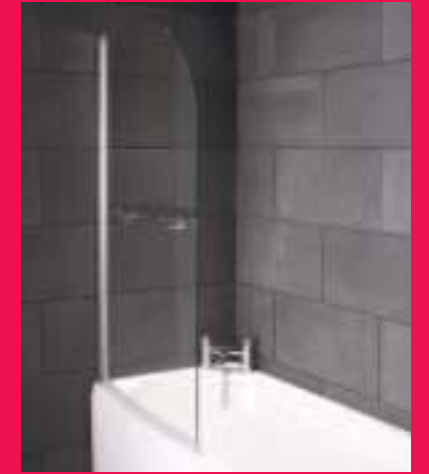

Apollo Simply Air Acrylic Bath

super-strong Acrylic

1600 x 700 69665 **£2059**
1700 x 700 69666 **£2059**

Add a Revive whirlpool system from **£620**, see page 133

Meera Simply Air Acrylic Bath

super-strong Acrylic

1700 x 700 69663 **£2070**
1700 x 750 69664 **£2184**

Add a Revive whirlpool system from **£620**, see page 133

Tywin Simply Air Acrylic Bath

super-strong Acrylic

1700 x 700 69667 **£2070**
1700 x 750 69668 **£2184**
1800 x 800 69669 **£2424**
1800 x 900 69670 **£2496**

Add a Revive whirlpool system from **£620**, see page 133