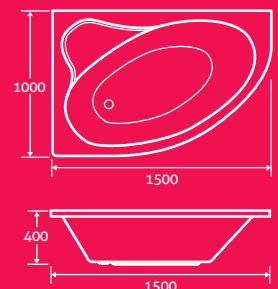

Yara Acrylic Offset Corner Bath

25

– Available left & right hand, left hand shown

Standard Acrylic

- 1500 x 1000 LH 59604, RH 59605 **£498**

- Bath Panel 59606 **£144**

Add a Revive whirlpool system from **£620**, see page 133