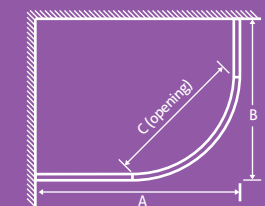

A min	A max	B min	B max	C
800 x 800	765	785	765	785	435
900 x 760	865	885	725	745	415
900 x 900	865	885	865	885	490
1000 x 800	965	985	765	785	435
1000 x 900	965	985	865	885	490
1100 x 760	1065	1085	725	745	415
1200 x 800	1165	1185	765	785	435
1200 x 900	1165	1185	865	885	490
1300 x 760	1265	1285	725	745	415
1400 x 800	1365	1385	765	785	435

For Shower Trays see pages 46-53