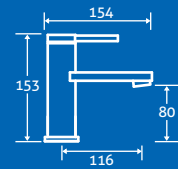

Sparta Basin Mono

3

0.3 bar min.
– Including click clack waste

69311 **£145**