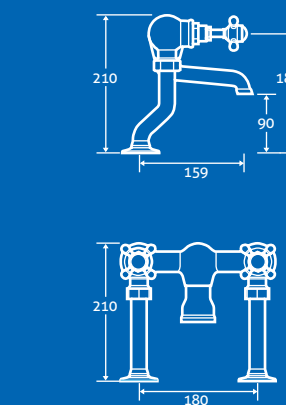

Greenwich Bath Filler on 660mm Stand Pipes 3
0.5 bar min.
22534 **£451**