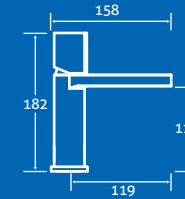

Pascal Black Tall Basin Mono 3
0.3 bar min.
Black & Chrome 82024 **£230**
Black & Gold 82371 **£230**