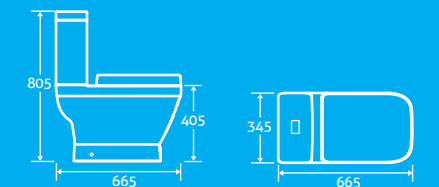

- 25 YEAR GUARANTEE
- SOFT CLOSING SEAT
- QUICK RELEASE HINGES
- ECO FLUSH 4.5/3l
- ANTI BACTERIAL GLAZE

angelica

Angelica Toilet

25

H 805 x W 345 x D 665

- Including soft closing seat with quick release hinges for easy cleaning
- Eco flush 4.5/3l
- Anti bacterial glaze
- Left hand inlet
- Horizontal outlet as standard
- 'S' trap floor fitting can be used

With Wrap Over Seat 15385 **£419**

With Slim Seat 80667 **£435**

- SOFT CLOSING SEAT
- QUICK RELEASE HINGES
- ECO FLUSH 4.5/3l
- ANTI BACTERIAL GLAZE

Angelica Back to Wall Toilet

25

H 400 x W 350 x D 545

- Including soft closing seat with quick release hinges for easy cleaning
- Anti bacterial glaze
- Requires a concealed cistern page 109

With Wrap Over Seat 15386 **£305**

With Slim Seat 80668 **£321**

- SOFT CLOSING SEAT
- QUICK RELEASE HINGES
- ANTI BACTERIAL GLAZE

Angelica Basin & Pedestal

25

H 835 x W 580 x D 455

- Available with 1 tap hole

15384 **£250**

Angelica Basin & Semi Pedestal

25

H 430 x W 580 x D 455

- Available with 1 tap hole

15810 **£250**

Angelica Semi Recessed Basin

25

H 140 x W 580 x D 380

- Available with 1 tap hole

12702 **£145**