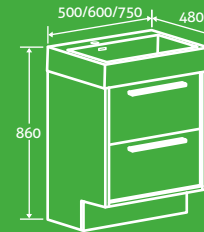

wynford floor standing

Wynford Floor Standing Vanity Unit 2

- Including composite resin basin
- Soft close drawers

H 860 x W 500 x D 480 **£530**

Light Sawn Oak 34314, Grey Ash 34315

H 860 x W 600 x D 480 **£621**

Light Sawn Oak 34317, Grey Ash 34316

H 860 x W 750 x D 480 **£745**

Light Sawn Oak 34319, Grey Ash 34318

Wynford Wall Hung Tall Cabinet 2

- Soft close doors
- Universally handed

H 1600 x W 400 x D 350 **£408**

Light Sawn Oak 34279, Grey Ash 34280

Wynford WC Unit 2

- Excluding concealed cistern, see page 109 for cisterns
- Toilet not included

H 800 x W 500 x D 200 **£290**

Light Sawn Oak 34281, Grey Ash 34224

Wynford Single Mirrored Wall Cabinet 2

- Soft close door

H 800 x W 500 x D 160 **£216**

Light Sawn Oak 34252, Grey Ash 34251

H 800 x W 600 x D 160 **£239**

Light Sawn Oak 34253, Grey Ash 34254

Wynford Double Mirrored Wall Cabinet 2

- Soft close doors

H 800 x W 750 x D 160 **£260**

Light Sawn Oak 34257, Grey Ash 34255

For matching bath panels see page 143

Finishes

*Light Sawn Oak is different to Sawn Oak