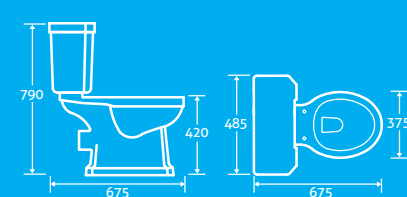

Countess Toilet 25

H 790 x W 485 x D 675
- Excluding seat
- Anti bacterial glaze
- Right hand inlet
- Horizontal outlet as standard
- Can accept side outlet connection
- 'S' trap floor fitting can be used

69449 **£319**