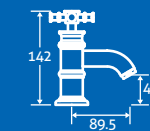

Kensington Bath Shower Mixer

0.2 bar min.
– Including handset, hose and bracket.

12775 **£157**