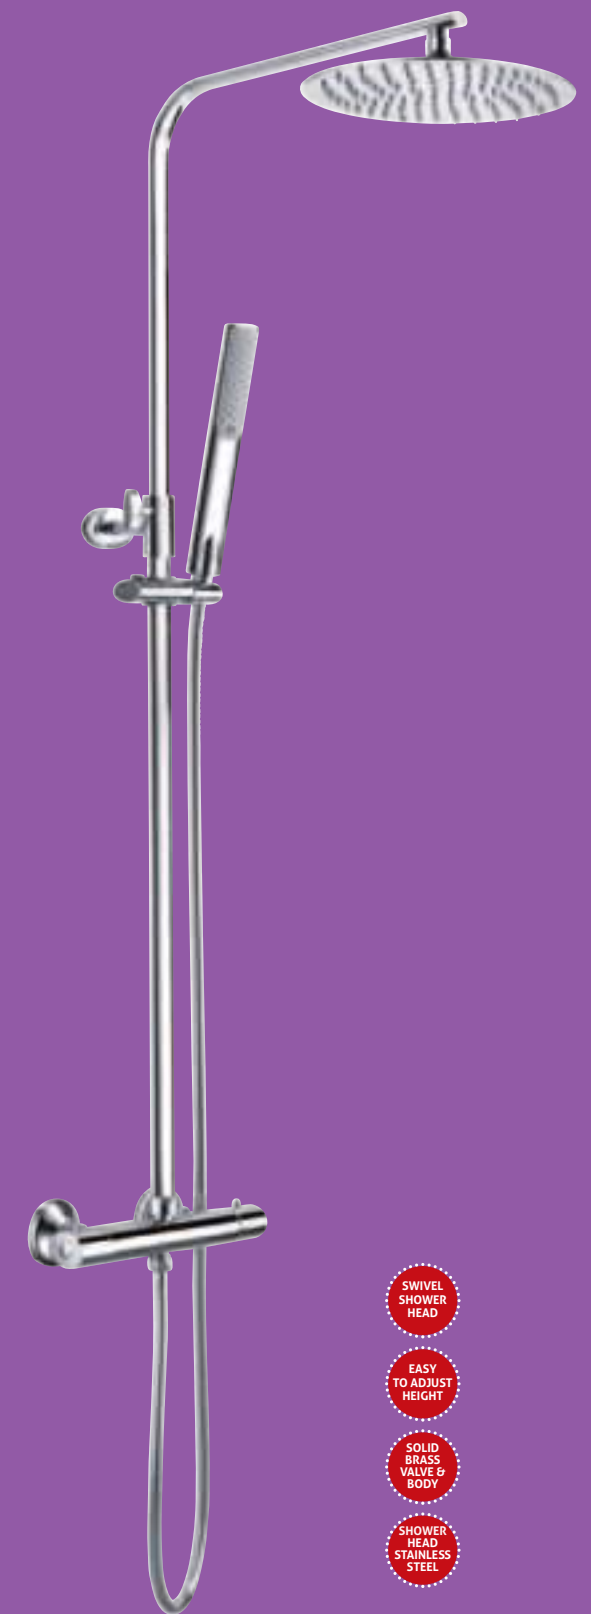

 = Thermostatic Valve

showers

SWIVEL SHOWER HEAD

EASY TO ADJUST HEIGHT

SOLID BRASS VALVE & BODY

SHOWER HEAD STAINLESS STEEL

3

Kolton Shower Pack