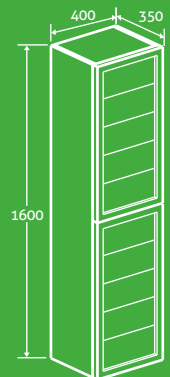

tranquility

Tranquility Wall Hung Vanity Unit

2

- Excluding basin, can be used with any counter top basin
- Soft close drawers

H 500 x W 600 x D 500 **£615**

Light Sawn Oak 34275, Gloss White 34276

H 500 x W 750 x D 500 **£723**

Light Sawn Oak 34277, Gloss White 34278

SOFT CLOSING DRAWERS

Tranquility Basin

2

- Composite resin basin
- No overflow (requires free running waste page 107)

H 97x W 540 x D 400 34274 **£195**

COMPOSITE RESIN BASIN

Tranquility Wall Hung Tall Cabinet

2

- Soft close doors
- Universally handed

H 1600 x W 400 x D 350 **£408**

Light Sawn Oak 34279

SOFT CLOSING DOORS

Tranquility Single Mirror Wall Cabinet

2

- Soft close door

H 800 x W 500 x D 160 **£216**

Light Sawn Oak 34252

H 800 x W 600 x D 160 **£239**

Light Sawn Oak 34253

SOFT CLOSING DOOR

Tranquility Double Mirror Wall Cabinet

2

- Soft close doors

H 800 x W 750 x D 160 **£260**

Light Sawn Oak 34257

SOFT CLOSING DOORS

Finishes

For matching bath panels see page 143

*Light Sawn Oak is different to Sawn Oak