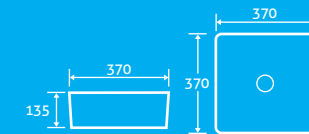

**Slim
Cloakroom Basin**

H 145 x W 425 x D 300
– Tap not included
18196 **£86**