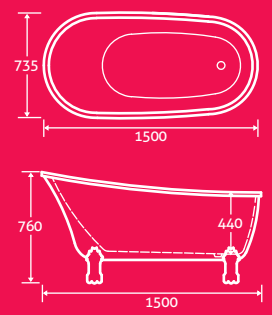

mormont

Mormont Freestanding Acrylic Bath

- Double skin acrylic
- On chrome feet
- Including waste

1500 x 735 69866 **£1164**