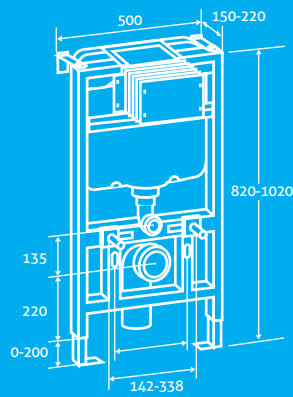

820-1020 Concealed Cistern & Mounting Frame with Large Push Buttons

3

W 500 x H 820-1020 x D 150-220
- Dual flush push button 6/31
- Pneumatic flush

Top & front access 12622 **£289**