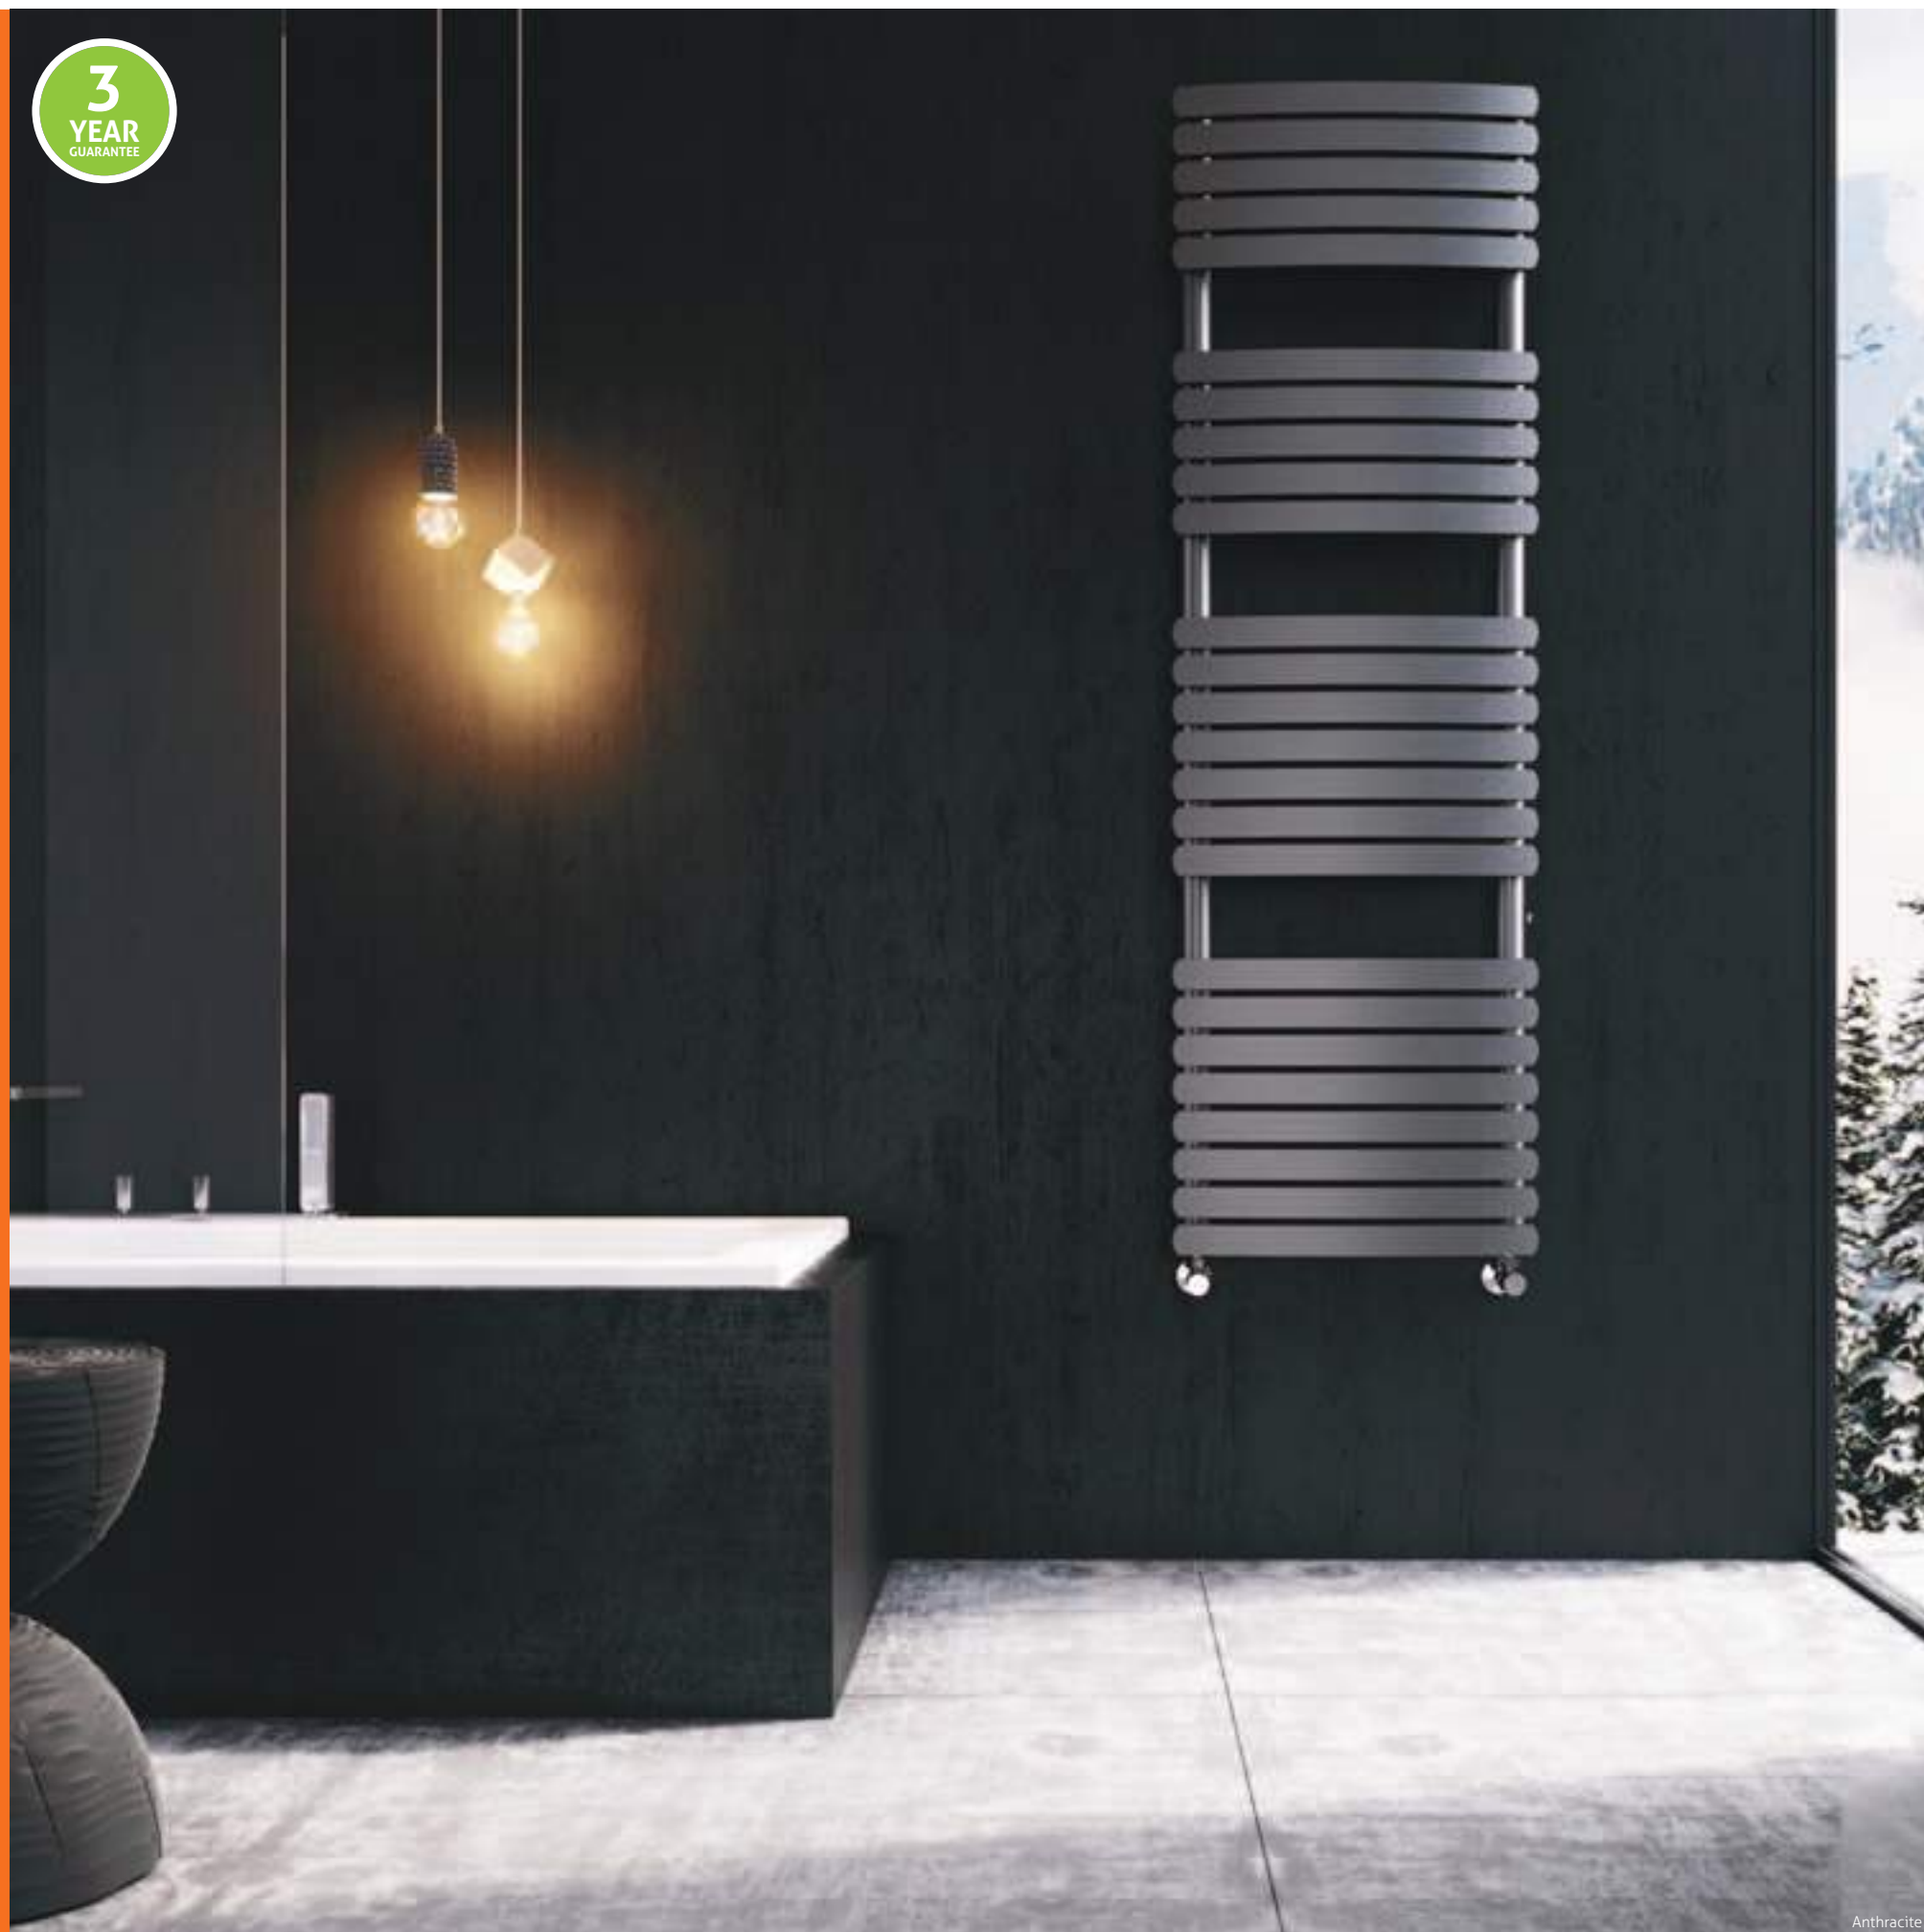

Anthracite

heating