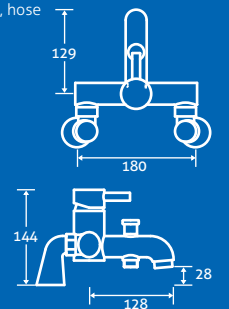

0.5 bar min.

12787 **£132**

Trajan Bath Shower Mixer 3

0.5 bar min.

- Including handset, hose and bracket

12785 **£145**

titus

Titus Basin Mono
0.3 bar min.
– Including click clack waste
14933 **£143**