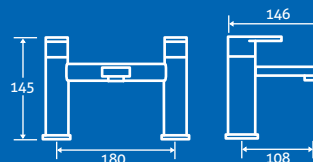

Valens Bath Shower Mixer 3
0.5 bar min.
– Including handset, hose and bracket.
14938 **£248**