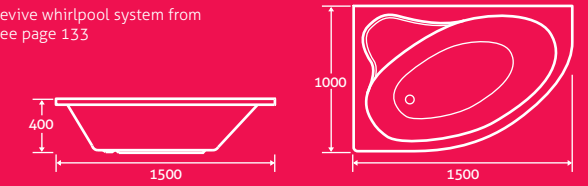

Yara Simply Air Acrylic Offset Corner Bath

– Available left & right hand, left hand shown

super-strong Acrylic

1500 x 1000 **£2430**
LH 69914, RH 69913

Bath Panel 59606 **£144**

Add a Revive whirlpool system from **£620**, see page 133