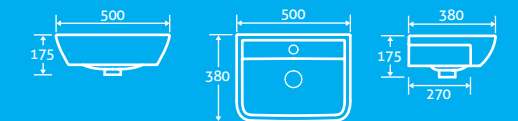

²⁴⁹¹⁷ **£209**

Alchemist Semi Recessed Basin 25

H 175 x W 500 x D 380

- Available with 1 tap hole

¹²⁶⁹² **£149**

dante smart toilet

A combined toilet and bidet the dante smart toilets many features can be activated with the handy remote control or with the dial on the side of the toilet.