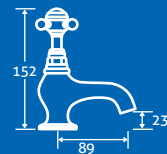

Greenwich Bath Taps 3
0.2 bar min.
22521 **£121**