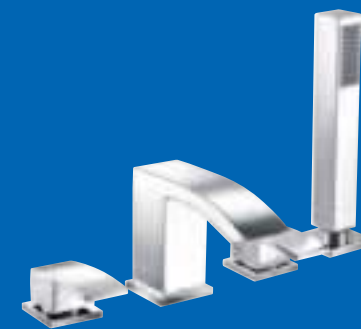

Titus Deck Mounted 4 Hole Bath Shower Mixer
0.5 bar min.
– Including handset, hose & bracket
69905 **£254**

Titus Bath Shower Mixer
0.5 bar min.
– Including handset, hose and bracket.
14935 **£205**

Nero Floor Standing Bath Shower Mixer