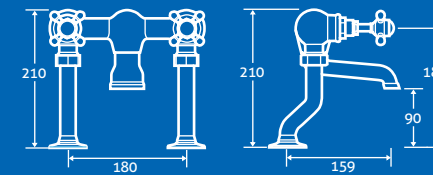

Greenwich Bath Shower Mixer 3
0.5 bar min.
– Including handset and hose.
22528 **£341**