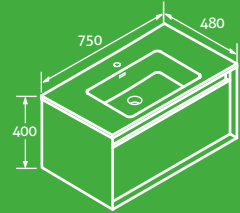

Finish

Matt White/Oak

soxy black/concrete

Soxy Wall Hung Vanity Unit

2

- Including composite resin basin
- Soft close drawers

H 400 x W 750 x D 480 69446 **£664**

SOFT CLOSING DRAWERS
COMPOSITE RESIN BASIN