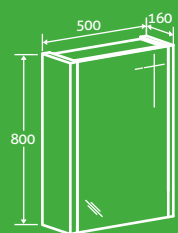

Halo 500 Mirrored Wall Cabinet

H 800 x W 500 x D 160

12654 **£210**