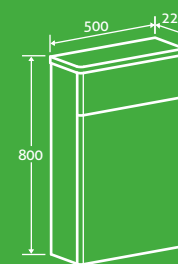

Matt White

Finishes

SOFT
CLOSING
DOORS

SOFT
CLOSING
DRAWERS

COMPOSITE
RESIN BASIN