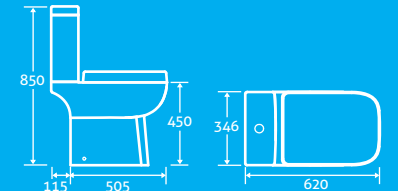

25
YEAR
GUARANTEE

COMFORT
HEIGHT

SOFT
CLOSING
SEAT

QUICK
RELEASE
HINGES

ECO
FLUSH
4.5/3l

ANTI
BACTERIAL
GLAZE

alchemist

Alchemist Comfort Height Toilet 25

H 850 x W 346 x D 620

- Comfort height, getting on and off is easier
- Including soft closing seat with quick release hinges for easy cleaning
- Eco flush 4.5/3l
- Anti bacterial glaze
- Left hand inlet
- Horizontal outlet as standard
- Can accept side outlet connection
- 'S' trap floor fitting can be used

With Wrap Over Seat ¹²⁶⁸⁸ **£393**

With Slim Seat ⁸⁰⁶⁶⁴ **£409**

COMFORT HEIGHT SOFT CLOSING SEAT QUICK RELEASE HINGES ECO FLUSH 4.5/3l ANTI BACTERIAL GLAZE

Alchemist Back to Wall Toilet 25

H 400 x W 350 x D 545

- Including soft closing seat with quick release hinges for easy cleaning
- Anti bacterial glaze
- Requires a concealed cistern page 109

With Wrap Over Seat ¹⁵⁴⁰⁵ **£255**

With Slim Seat ⁸⁰⁶⁶⁵ **£271**

SOFT CLOSING SEAT QUICK RELEASE HINGES ANTI BACTERIAL GLAZE

Alchemist Comfort Height Back to Wall Toilet 25

H 500 x W 350 x D 550

- Comfort height, getting on and off is easier
- Including soft closing seat with quick release hinges for easy cleaning
- Anti bacterial glaze
- Requires a concealed cistern page 109

With Wrap Over Seat ²²⁴³⁴ **£301**

With Slim Seat ⁸⁰⁶⁶⁶ **£317**

COMFORT HEIGHT SOFT CLOSING SEAT QUICK RELEASE HINGES ANTI BACTERIAL GLAZE

Not compatible with wc units

Alchemist Basin 25

H 860/430 x W 530 x D 470

- Available with 1 tap hole

Full Pedestal ¹²⁶⁹¹ **£222**

Semi Pedestal ¹⁵⁸⁰⁹ **£222**

Alchemist Cloakroom Basin & Pedestal 25

H 855 x W 450 x D 380

- Available with 1 tap hole

²⁴⁹¹⁷ **£209**

Alchemist Semi Recessed Basin 25

H 175 x W 500 x D 380

- Available with 1 tap hole

¹²⁶⁹² **£149**