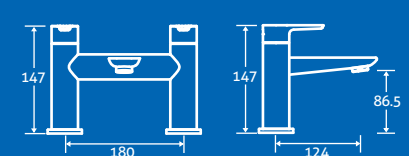

Jak Bath Filler

0.3 bar min.

12772 **£170**