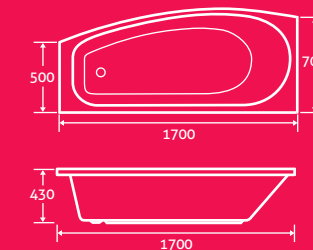

Petite Simply Air Space Saver Acrylic Bath

– Available left & right hand, left hand shown

super-strong Acrylic

1700 x 700/500 **£2308**
LH 69661, RH 69662

Front Panel 59599 **£128**

End Panel 59600 **£65**

Bath Screen LH 59609, RH 59610 **£222**

Add a Revive whirlpool system from **£620**, see page 133

Apollo Simply Air Acrylic Bath

super-strong Acrylic

1600 x 700 69665 **£2059**
1700 x 700 69666 **£2059**

Add a Revive whirlpool system from **£620**, see page 133