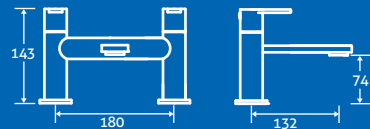

Juno Bath Shower Mixer

0.5 bar min.
– Including handset, hose and bracket.

34206 **£207**