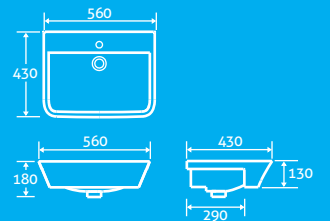

25

SOFT CLOSING SEAT
QUICK RELEASE HINGES

QUICK RELEASE HINGES for easy cleaning

Eiffel Semi Recessed Basin

H 180 x W 560 x D 430

- Available with 1 tap hole

69879 **£155**

25