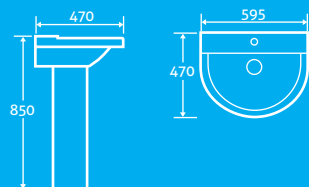

Foundry Basin & Pedestal

25

H 850 x W 595 x D 470

- Available with 1 tap hole

22436 **£231**

Virgo Square Basin & Pedestal

25

H 870 x W 565 x D 480