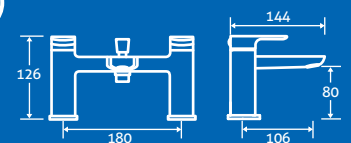

Zane Black Bath Shower Mixer 3

0.5 bar min.
- Including handset, hose and bracket.

82035 **£240**