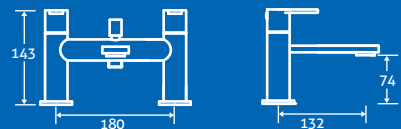

taps

juno

Juno Basin Mono

0.2 bar min.
– Including click clack waste

34204 **£151**

Juno Bath Filler

0.5 bar min.

34205 **£191**

Juno Bath Shower Mixer

0.5 bar min.
– Including handset, hose and bracket.

34206 **£207**

hera

Hera Basin Mono

0.3 bar min.
– Including click clack waste

34207 **£97**

Hera Bath Filler

0.5 bar min.

34208 **£142**

Hera Bath Shower Mixer

0.5 bar min.
– Including handset, hose and bracket.

34209 **£159**