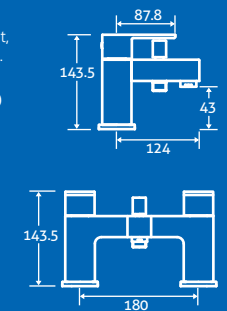

0.3 bar min.
– Including handset, hose and bracket.

12780 **£216**