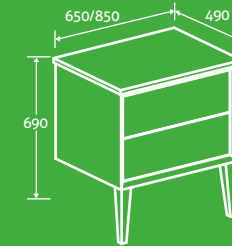

2
YEAR
GUARANTEE

PUSH
OPEN
DRAWERS

SOFT
CLOSING
DRAWERS

PUSH
OPEN
DOOR

SOFT
CLOSING
DOOR

manhattan

Manhattan Floor Standing Vanity Unit

2

- Worktop available with or without tap hole, see below
- Excludes basin, choose any countertop bowl or basin from pages 106-107
- Push open, soft close drawers

H 690 x W 630 x D 490 82181 **£516**

H 690 x W 830 x D 490 82184 **£576**

H 690 x W 1180 x D 490 82187 **£804**

PUSH
OPEN
DRAWERS

SOFT
CLOSING
DRAWERS

Manhattan Worktop

- Durable ceramic glass mix worktop

W 650 x D 490 **£228**

With Tap Hole 82182, No Tap Hole 82183

W 850 x D 490 **£252**

With Tap Hole 82185, No Tap Hole 82186

W 1200 x D 490 **£286**

With Tap Hole 82188, No Tap Hole 82189

Manhattan Floor Standing Tall Cabinet

2

- Push open, soft close door
- Universally handed

H 1510 x W 430 x D 305 82190 **£444**

PUSH
OPEN
DOOR

SOFT
CLOSING
DOOR

Finishes

Slate Grey/Matt White

For matching bath panels see page 143

furniture