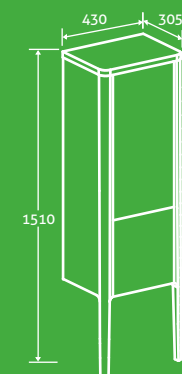

Slate Grey

SOFT
CLOSING
DOOR

PUSH
OPEN
DOOR

For matching bath panels see page 143

Finishes

furniture