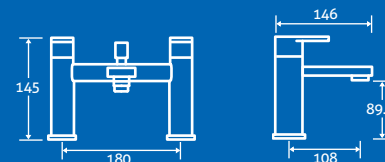

taps

valens

Valens Basin Mono 3
0.3 bar min.
– Including click clack waste
14936 **£169**

Valens Tall Basin Mono 3
0.3 bar min.
14939 **£196**

Valens Bath Filler 3
0.5 bar min.
14937 **£233**

Valens Bath Shower Mixer 3
0.5 bar min.
– Including handset, hose and bracket.
14938 **£248**

ice

Ice Basin Mono 3
0.3 bar min.
– Including click clack waste
22259 **£182**