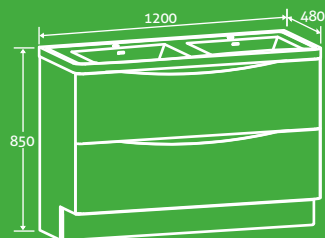

envy floor standing

Envy 600 Floor Standing Vanity Unit 2

H 850 x W 600 x D 420

- Price excludes basin
- (All measurements include the basin)
- Soft close drawers

£367

Gloss White 17881, Light Oak 17886, Rosewood 69516

Envy 1200 Floor Standing Vanity Unit 2

H 850 x W 1200 x D 480

- Price excludes basin
- (All measurements include the basin)
- Soft close drawers

£560

Gloss White 17918, Light Oak 17917, Rosewood 69518

Finishes

Envy 900 Floor Standing Vanity Unit 2

H 850 x W 900 x D 480

- Price excludes basin
- (All measurements include the basin)
- Soft close drawers

£406

Gloss White 17882, Light Oak 17888, Rosewood 69517

Envy Wall Hung Tall Cabinet 2

H 1500 x W 400 x D 300

- Soft close doors
- Available left or right hand hinge

£395

Gloss White LH 17896, RH 17897, Light Oak LH 17890, RH 17889, Rosewood LH 69519, RH 69520

Envy WC Unit 2

H 800 x W 500 x D 220

- Excluding concealed cistern, see page 109 for cisterns

£266

Gloss White 50440, Light Oak 50442, Rosewood 75132

For matching bath panels see page 143

ENVY BASIN OPTIONS

Link Composite Resin Basin

640 69522 **£188**

940 69523 **£240**

1240 69524 **£297**

Composite Resin Basin

600 13371 **£143**

900 13372 **£157**

1200 13370 **£195**

Opal White Glass Basin

- No overflow (requires free running waste page 107)

600 22492 **£193**

900 22494 **£207**

1200 22497 **£243**

Grey Glass Basin

- No overflow (requires free running waste page 107)

600 22493 **£193**

900 22495 **£207**

1200 22498 **£243**