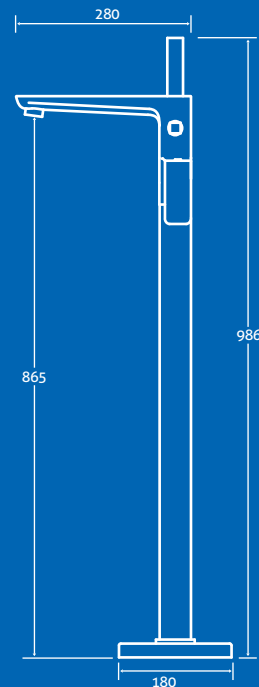

Zane Black Floor Standing Bath Shower Mixer 3

1.0 bar min.

82040 **£556**