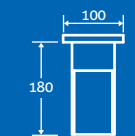

0.5 bar min.

– Use with a concealed
shower valve,
see page 74

22264 **£147**

3

Cascata Wall Mounted Basin Mono