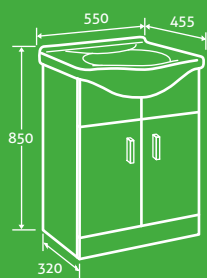

For matching bath panels see page 142