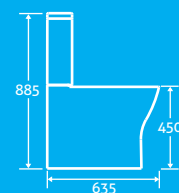

harlem

25
YEAR
GUARANTEE

SOFT
CLOSING
SEAT

QUICK
RELEASE
HINGES

ANTI
BACTERIAL
GLAZE

ECO
FLUSH
4.5/3l

RIMLESS
DESIGN

ceramics

Harlem Semi Recessed Basin

H 172 x W 545 x D 435

- Available with 1 tap hole

82242 **£165**

25

Harlem Rimless Toilet

H 885 x W 350 x D 635

- Including soft closing seat with quick release hinges for easy cleaning
- Anti bacterial glaze
- Eco flush 4.5/3l
- Horizontal outlet as standard
- Can accept side outlet connection
- 'S' trap floor fitting can be used

82402 **£494**

25

SOFT
CLOSING
SEAT

QUICK
RELEASE
HINGES

ANTI
BACTERIAL
GLAZE

ECO
FLUSH
4.5/3l

RIMLESS
DESIGN

QUICK RELEASE HINGES for easy cleaning

Harlem Rimless Back to Wall Toilet

H 395 x W 345 x D 520

- Including soft closing seat with quick release hinges for easy cleaning
- Requires a concealed cistern page 109

83920 **£380**

25

SOFT
CLOSING
SEAT

QUICK
RELEASE
HINGES

ANTI
BACTERIAL
GLAZE

RIMLESS
DESIGN

QUICK RELEASE HINGES for easy cleaning