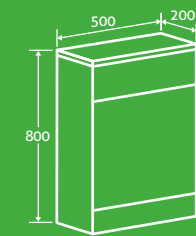

Nala WC Unit

- Excluding concealed cistern, see page 109 for cisterns

H 800 x W 500 x D 200 **£295**

Gloss White 17015
Light Elm 17057
Dark Elm 17066
Anthracite Grey 22820
Grey Ash 34224

Gloss White