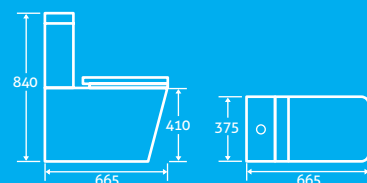

epernay

Epernay Wall Hung Toilet 25

H 350 x W 360 x D 570

- Including soft closing seat with quick release hinges for easy cleaning
- Requires a mounting frame with cistern page 108

12713 **£306**

QUICK RELEASE HINGES for easy cleaning

Epernay Back to Wall Toilet 25

H 410 x W 360 x D 570

- Including soft closing seat with quick release hinges for easy cleaning
- Requires a concealed cistern page 109

12712 **£306**

QUICK RELEASE HINGES for easy cleaning

Epernay Toilet 25

H 840 x W 375 x D 665

- Including soft closing seat with quick release hinges for easy cleaning
- Anti bacterial glaze
- Fully concealed pipes give a neater appearance
- Eco flush 4.5/3l
- Left or Right hand inlet
- Horizontal outlet only

15412 **£434**

QUICK RELEASE HINGES for easy cleaning

Epernay Wall Hung Basin 25

H 390 x W 570 x D 445

- Available with 1 tap hole

12714 **£263**

Frazenda Basin & Pedestal 25

H 830 x W 550 x D 420

- Available with 1 tap hole
- Designed to match Epernay ceramics

22433 **£196**