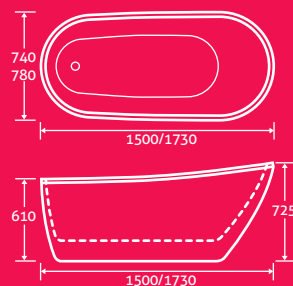

lavado

Lavado Freestanding Acrylic Bath

25

- Double skin acrylic
- Including waste

1700 x 790 12542 **£1573**

bagni

25
YEAR
GUARANTEE

Bagni Freestanding Acrylic Bath

25

- Double skin acrylic
- Including waste

1670 x 785 15420 **£1116**

izumi

Izumi Freestanding Acrylic Bath

25

- Double skin acrylic
- Including waste

1500 x 740 14951 **£1573**
1730 x 780 14950 **£1706**

eva

Eva Freestanding Acrylic Bath

25

- Back to wall design
- Double skin acrylic
- Including waste

1700 x 800 69331 **£1279**

BACK TO WALL DESIGN

nova

Nova Freestanding Acrylic Bath

25

- Double skin acrylic
- Including waste

1485 x 790 21731 **£1158**
1675 x 780 21732 **£1219**

25
YEAR
GUARANTEE

baths