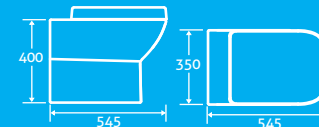

25
YEAR
GUARANTEE

COMFORT
HEIGHT

SOFT
CLOSING
SEAT

QUICK
RELEASE
HINGES

ECO
FLUSH
4.5/3l

ANTI
BACTERIAL
GLAZE

alchemist

Alchemist Comfort Height Toilet 25

H 850 x W 346 x D 620

- Comfort height, getting on and off is easier
- Including soft closing seat with quick release hinges for easy cleaning
- Eco flush 4.5/3l
- Anti bacterial glaze
- Left hand inlet
- Horizontal outlet as standard
- Can accept side outlet connection
- 'S' trap floor fitting can be used

With Wrap Over Seat ¹²⁶⁸⁸ **£393**

With Slim Seat ⁸⁰⁶⁶⁴ **£409**

COMFORT HEIGHT SOFT CLOSING SEAT QUICK RELEASE HINGES ECO FLUSH 4.5/3l ANTI BACTERIAL GLAZE

Alchemist Back to Wall Toilet 25

H 400 x W 350 x D 545

- Including soft closing seat with quick release hinges for easy cleaning
- Anti bacterial glaze
- Requires a concealed cistern page 109

With Wrap Over Seat ¹⁵⁴⁰⁵ **£255**

With Slim Seat ⁸⁰⁶⁶⁵ **£271**

SOFT CLOSING SEAT QUICK RELEASE HINGES ANTI BACTERIAL GLAZE

Alchemist Comfort Height Back to Wall Toilet 25

H 500 x W 350 x D 550

- Comfort height, getting on and off is easier
- Including soft closing seat with quick release hinges for easy cleaning
- Anti bacterial glaze
- Requires a concealed cistern page 109

With Wrap Over Seat ²²⁴³⁴ **£301**

With Slim Seat ⁸⁰⁶⁶⁶ **£317**

COMFORT HEIGHT SOFT CLOSING SEAT QUICK RELEASE HINGES ANTI BACTERIAL GLAZE

Not compatible with wc units

Alchemist Basin 25

H 860/430 x W 530 x D 470

- Available with 1 tap hole

Full Pedestal ¹²⁶⁹¹ **£222**

Semi Pedestal ¹⁵⁸⁰⁹ **£222**

Alchemist Cloakroom Basin & Pedestal 25

H 855 x W 450 x D 380

- Available with 1 tap hole

²⁴⁹¹⁷ **£209**

Alchemist Semi Recessed Basin 25

H 175 x W 500 x D 380

- Available with 1 tap hole

¹²⁶⁹² **£149**