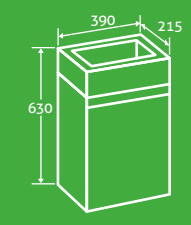

minimo

Minimo Wall Hung Cloakroom Vanity Unit

2

H 630 x W 390 x D 215
– Including composite resin basin
– Soft close door

Gloss White 15446 **£231**
Dark Oak 15445

Gloss White