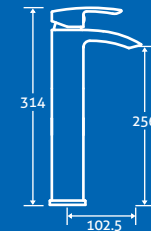

0.5 bar min.

12787 **£132**

Trajan Bath Shower Mixer 3

0.5 bar min.

- Including handset, hose and bracket

12785 **£145**

titus

Titus Basin Mono
0.3 bar min.
– Including click clack waste
14933 **£143**