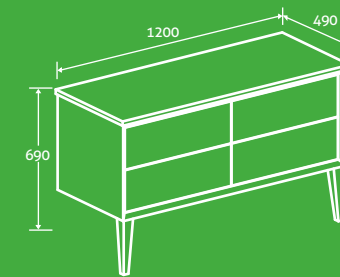

Manhattan Worktop

- Durable ceramic glass mix worktop

W 650 x D 490 **£228**

With Tap Hole 82182, No Tap Hole 82183

W 850 x D 490 **£252**

With Tap Hole 82185, No Tap Hole 82186

W 1200 x D 490 **£286**

With Tap Hole 82188, No Tap Hole 82189

Manhattan Floor Standing Tall Cabinet

2

- Push open, soft close door
- Universally handed

H 1510 x W 430 x D 305 82190 **£444**

PUSH
OPEN
DOOR

SOFT
CLOSING
DOOR