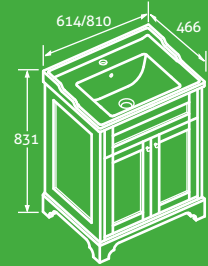

ascot

Ascot Floor Standing Vanity Unit

- Including ceramic basin
- Soft close doors

H 831 x W 614 x D 466 **£549**
Matt White 80629, Midnight Grey 80628

H 831 x W 810 x D 466 **£649**
Matt White 80631, Midnight Grey 80630