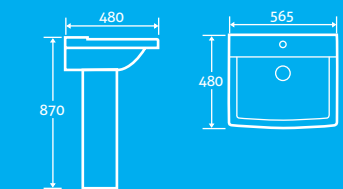

Foundry Round Basin & Pedestal

H 850 x W 595 x D 470

25

- Available with 1 tap hole
- Designed to match Virgo ceramics

22436 **£231**