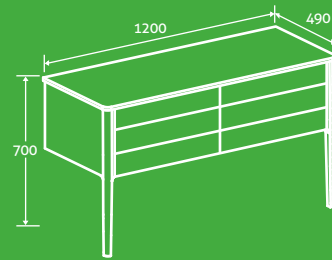

Stark Worktop

- Durable ceramic glass mix worktop

W 650 x D 490 **£194**
With Tap Hole 58738, No Tap Hole 74239

W 1000 x D 490 **£228**
With Tap Hole 80405, No Tap Hole 80406

W 1200 x D 490 **£243**
With Tap Hole 58734, No Tap Hole 74234