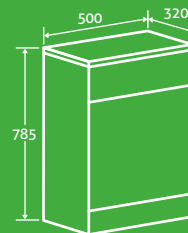

H 785 x W 500 x D 320

- Excluding concealed cistern, see page 109 for cisterns
- Toilet not included

68656 **£123**

2

Finish

Gloss White

For matching bath panels see page 142

SOFT
CLOSING
DOORS