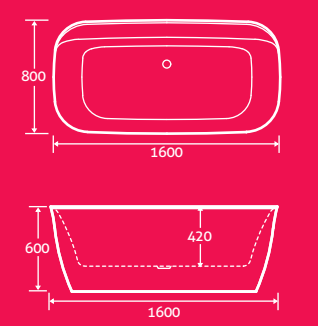

25
YEAR
GUARANTEE

citadel

Citadel Freestanding Acrylic Bath

25

- Suitable for deck mounted taps
- Double skin acrylic
- Including chrome waste

1600 x 800 77917 **£1621**

25
YEAR
GUARANTEE

tyrell

Tyrell Freestanding Acrylic Bath

25

- Suitable for deck mounted taps
- Double skin acrylic
- Including chrome waste

1600 x 800 77916 **£1529**

baths