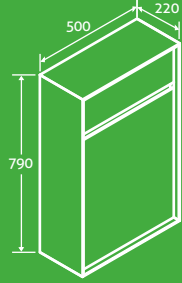

Desire Wall Hung Tall Cabinet

2

- Soft close doors
- Universally handed

H 1700 x W 400 x D 350 **£399**

Matt White/Oak 82135, Black/Concrete 82136

Matt White/Oak

Matt White/Oak

Desire WC Unit