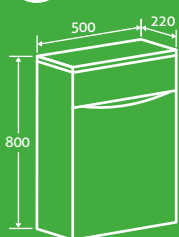

For matching bath panels see page 143