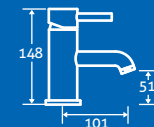

trajan

taps

Trajan Floor Standing Thermostatic Bath Shower Mixer 3

1.0 bar min.

34291 **£434**

Trajan Floor Standing Bath Shower Mixer 3

1.0 bar min.

12786 **£383**

Trajan Basin Mono 3

0.2 bar min.

- Including click clack waste

12784 **£86**

Trajan Wall Mounted Basin Mixer 3

0.2 bar min.

69906 **£134**

Trajan Bath Filler 3

0.5 bar min.

12787 **£132**

Trajan Bath Shower Mixer 3

0.5 bar min.

- Including handset, hose and bracket

12785 **£145**