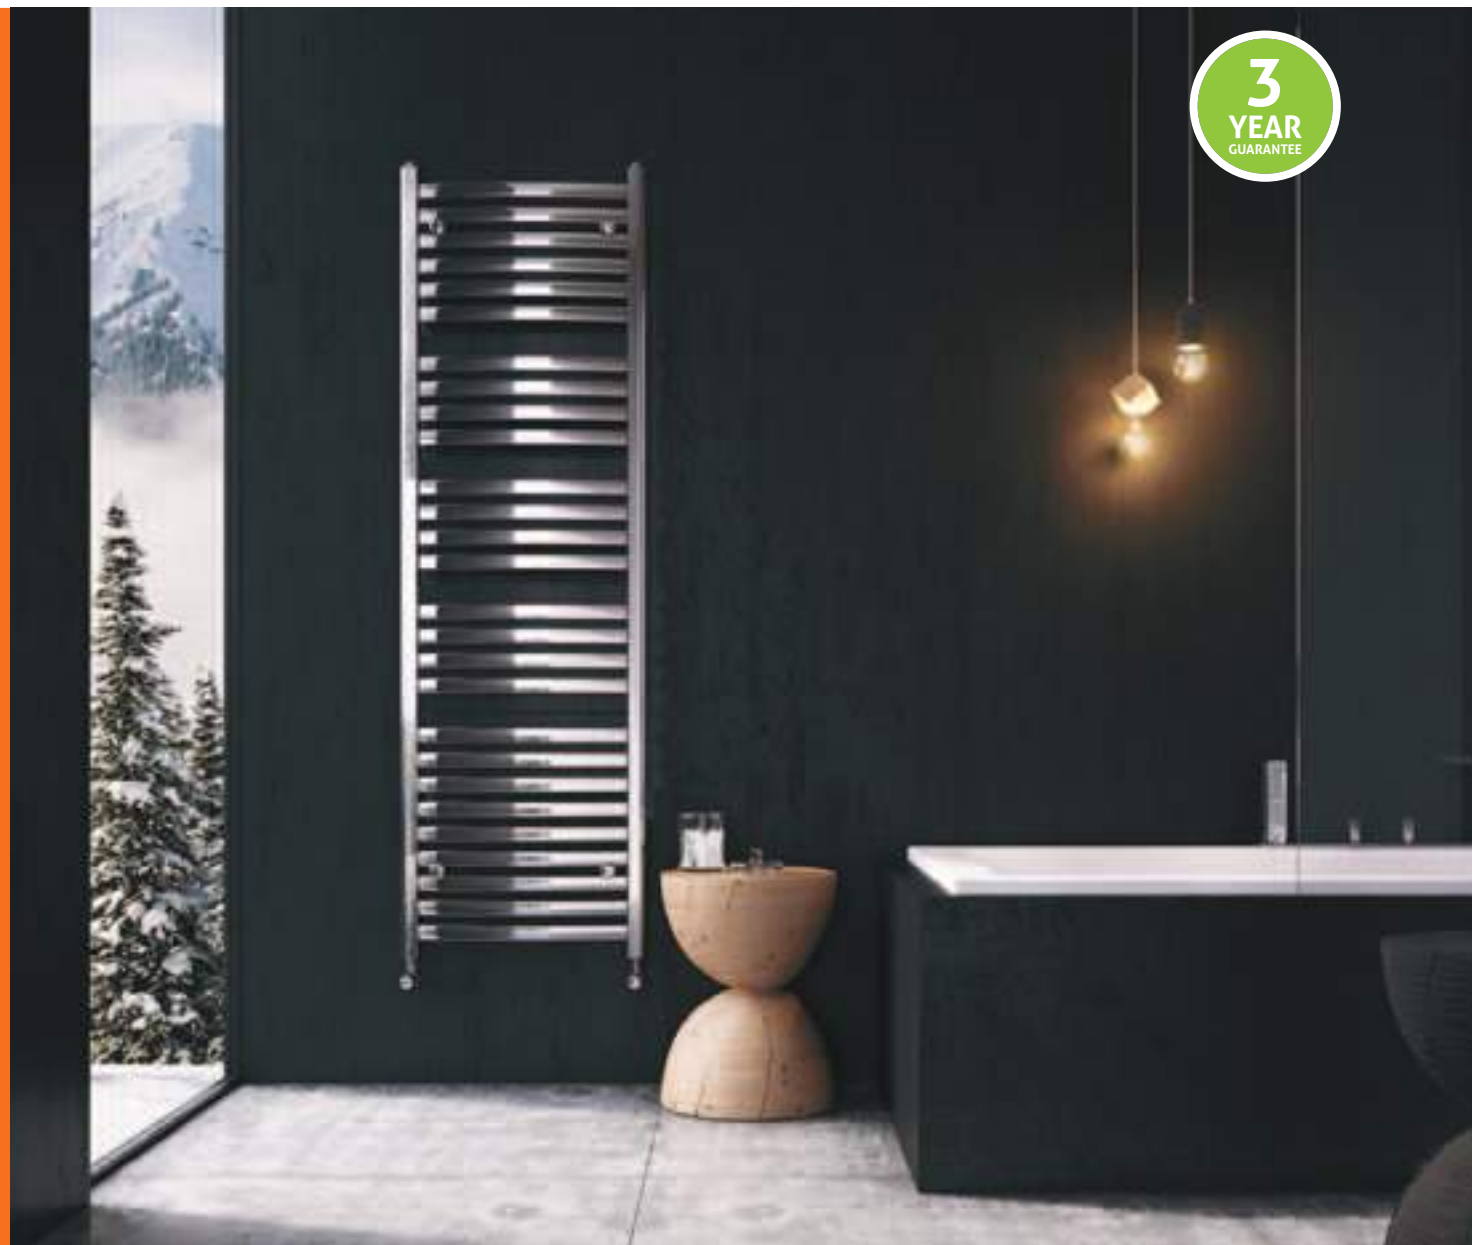

3958 BTU.

£510

Anthracite 24164, Brown Metallic 24165

hilton

Hilton Heated Towel Warmer 3
 H 940 x W 600
 – Pipe centres 454mm plus valves
 Chrome 1440 BTU.
 12683 **£499**

Hilton Small Heated Towel Warmer 3
 H 938 x W 500
 – Pipe centres 358mm plus valves
 Chrome 1680 BTU.
 12682 **£499**