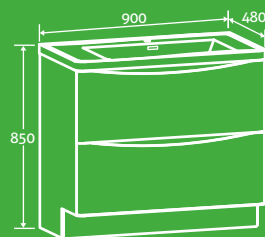

Envy Wall Hung Tall Cabinet 2

H 1500 x W 400 x D 300

- Soft close doors
- Available left or right hand hinge

£395

Gloss White LH 17896, RH 17897, Light Oak LH 17890, RH 17889, Rosewood LH 69519, RH 69520