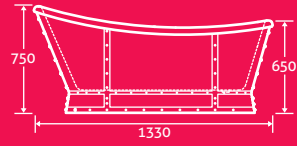

huxley

Huxley Freestanding Acrylic Bath

25

1676 X 770

- Double skin acrylic
- Including waste

Black Matt 82150 **£2095**

Grey Matt 82151 **£2095**

25
YEAR
GUARANTEE