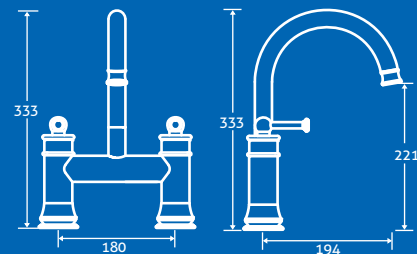

0.3 bar min.

12769 **£222**

Fulcrum Bath Shower Mixer