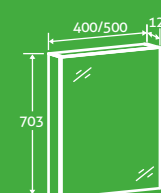

Zen Mirrored Single Door Aluminium Wall Cabinet

H 703 x W 400 x D 125 13376 **£257**
H 703 x W 500 x D 125 12668 **£276**

ALUMINIUM