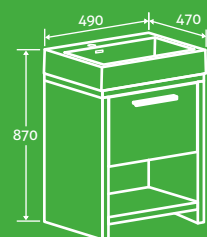

Rosewood

For matching bath panels see page 143

halo

Halo 500 Vanity Unit

H 870 x W 490 x D 470

- Including composite resin basin
- Soft close drawer

15440 **£419**

COMPOSITE RESIN BASIN
SOFT CLOSING DRAWER