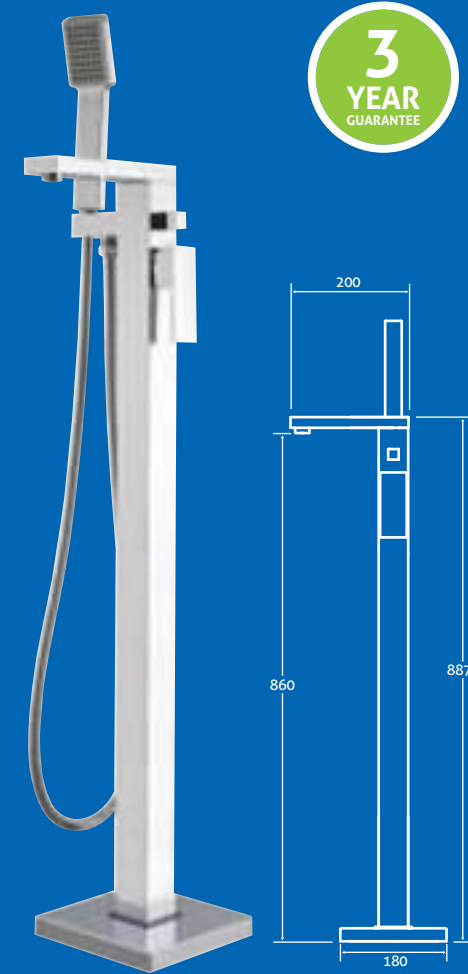

Titus Deck Mounted 4 Hole Bath Shower Mixer
0.5 bar min.
– Including handset, hose & bracket
69905 **£254**

Titus Bath Shower Mixer
0.5 bar min.
– Including handset, hose and bracket.
14935 **£205**

Nero Floor Standing Bath Shower Mixer