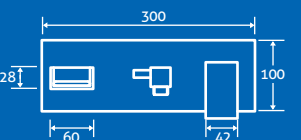

0.5 bar min.

– Including handset,
hose and bracket

22540 **£342**

3

taps

Zest Floor Standing Waterfall Bath Shower Mixer

1.0 bar min.
34294 **£477**

charm