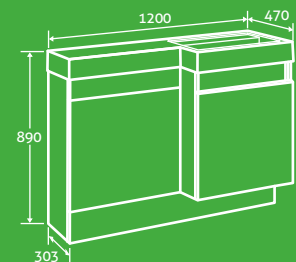

- SOFT CLOSING DRAWERS
- HIDDEN DRAWER INSIDE
- COMPOSITE RESIN BASIN

dorset

Dorset Vanity & WC Unit 2

1. H 890 x W 900 x D 400
2. Including composite resin basin
   - Excluding concealed cistern, see page 109 for cisterns
   - Toilet not included
   - Double soft close drawers, hidden drawer inside
   - Available right and left hand, right hand shown

Gloss White LH 15436, RH 15437 **£667**
Dark Oak LH 15438, RH 15439