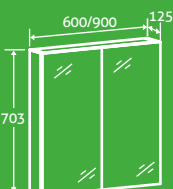

zen floor standing

Zen Floor Standing Vanity Unit

– Price excludes basin
– Soft close drawers

H 850 x W 595 x D 415 **£342**

Gloss White 12669, Titanium Grey Gloss 17877

SOFT CLOSING DRAWERS
CHOICE OF BASIN

Link 640mm Composite Resin Basin

69522 **£188**

Opal White Glass Basin

– No overflow (requires free running waste page 107)

22492 **£193**

Composite Resin Basin

12670 **£145**

Grey Glass Basin

– No overflow (requires free running waste page 107)

22493 **£193**

Zen Mirrored Single Door Aluminium Wall Cabinet

H 703 x W 400 x D 125 13376 **£257**

H 703 x W 500 x D 125 12668 **£276**

ALUMINIUM

Zen Mirrored Double Door Aluminium Wall Cabinet

H 703 x W 600 x D 125 13377 **£334**

H 703 x W 900 x D 125 13378 **£395**

ALUMINIUM

Zen Wall Hung Tall Cabinet

H 1700 x W 400 x D 340

– Soft close doors
– Available left or right hand hinge

Gloss White LH 12666, RH 12667
Titanium Grey Gloss LH 19623, RH 19624 **£486**

SOFT CLOSING DOORS

Zen Mirrored Aluminium Tall Wall Cabinet

– Soft close door
– Available left hand only

H 1400 x W 420 x D 146 15329 **£518**

ALUMINIUM

SOFT CLOSING DOOR

Finishes

For Gloss White Bath Panels see page 142

Zen WC Unit

– Excluding concealed cistern, see page 109 for cisterns

H 800 x W 500 x D 220

Gloss White 50443
Titanium Grey Gloss 50444

£310

2 YEAR GUARANTEE

SOFT CLOSING DRAWERS

SOFT CLOSING DOORS

CHOICE OF BASIN