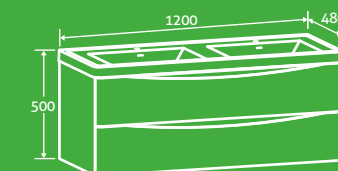

H 850 x W 1200 x D 480
- Price excludes basin
- Soft close drawers

£455

Gloss White 17919,
Light Oak 17920,
Rosewood 69515

Gloss White

SOFT
CLOSING
DRAWERS

DOUBLE
BASIN

CHOICE
OF BASIN

Envy Wall Hung Tall Cabinet