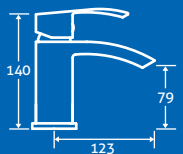

3
YEAR
GUARANTEE

3
YEAR
GUARANTEE

taps

sansa

Sansa Basin Mono **3**
0.3 bar min.
– Including click clack waste
34213 **£116**

Sansa Tall Basin Mono **3**
0.3 bar min.
34216 **£159**

Sansa Bath Filler **3**
0.5 bar min.
34214 **£188**

Sansa Bath Shower Mixer **3**
0.5 bar min.
– Including handset, hose and bracket.
34215 **£212**

martell

Martell Basin Mono **3**
0.3 bar min.
– Including click clack waste
34210 **£103**

Martell Bath Filler **3**
0.5 bar min.
34211 **£152**

Martell Bath Shower Mixer **3**
0.5 bar min.
– Including handset, hose and bracket.
34212 **£180**