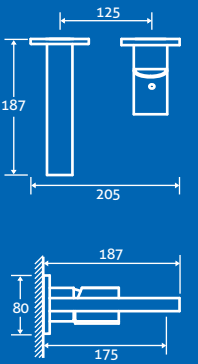

Pascal Black Wall Mounted Basin Mixer 3
0.3 bar min.
Black & Chrome 82027 **£219**
Black & Gold 82373 **£219**