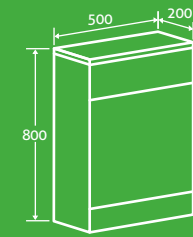

Dark Elm

Nala Floor Standing Cloakroom Vanity Unit

2

- No overflow (requires free running waste page 107)
- Including ceramic basin
- Soft close door

H 860 x W 395 x D 215 **£368**

Gloss White 17124, Light Elm 17126, Dark Elm 17127, Anthracite Grey 22829, Grey Ash 34313