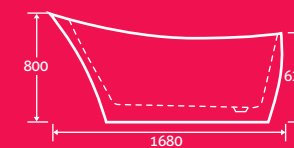

25
YEAR
GUARANTEE

essence

Essence Freestanding Acrylic Bath

25

1750 x 750

- Double skin acrylic
- Including waste

White 21727 **£1588**
Silver 21725 **£2319**
Black Galaxy 21726 **£2105**

Finishes

25
YEAR
GUARANTEE

baths

sleek

Sleek Freestanding Acrylic Bath

25

- Double skin acrylic
- Including waste

1680 x 730 69332 **£1299**