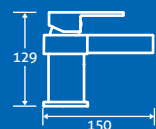

Cascata Waterfall Bath Filler

0.5 bar min.

17005 **£222**

3