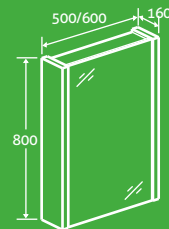

Wynford Single Mirrored Wall Cabinet 2

- Soft close door

H 800 x W 500 x D 160 **£216**

Light Sawn Oak 34252, Grey Ash 34251

H 800 x W 600 x D 160 **£239**

Light Sawn Oak 34253, Grey Ash 34254

Light Sawn Oak

Wynford Double Mirrored Wall Cabinet 2

- Soft close doors

H 800 x W 750 x D 160 **£260**

Light Sawn Oak 34257, Grey Ash 34255