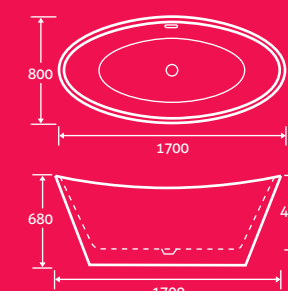

laguna

Laguna Freestanding Acrylic Bath

- Double skin acrylic
- Including waste

1700 x 800 69330 **£1273**