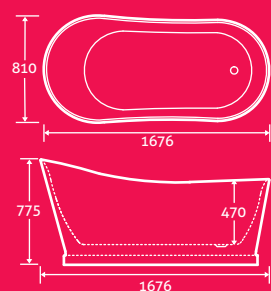

1600 x 800 77916 **£1529**

baths

tudor

Tudor Freestanding Acrylic Bath

- Double skin acrylic
- Including waste

1676 x 810 69456 **£1518**

laguna

Laguna Freestanding Acrylic Bath