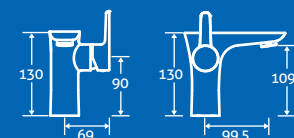

3
YEAR
GUARANTEE

Sparta Basin Mono

3

0.3 bar min.
– Including click clack waste

69311 **£145**

3
YEAR
GUARANTEE

taps

sparta

Sparta Wall Mounted Basin Mixer

0.3 bar min.

69312 **£239**

3

Sparta Bath Filler

0.5 bar min.

69314 **£249**

3

Sparta Bath Shower Mixer

0.5 bar min.

– Including handset, hose and bracket.

69313 **£311**

3

jak

Jak Basin Mono

0.5 bar min.

– Including click clack waste

12771 **£124**

3

Jak Bath Filler

0.3 bar min.

12772 **£170**

3