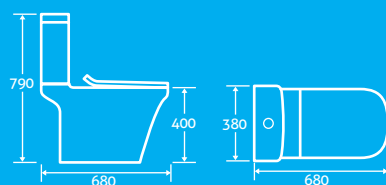

Foundry Basin & Pedestal

25

H 850 x W 595 x D 470

- Available with 1 tap hole

22436 **£231**