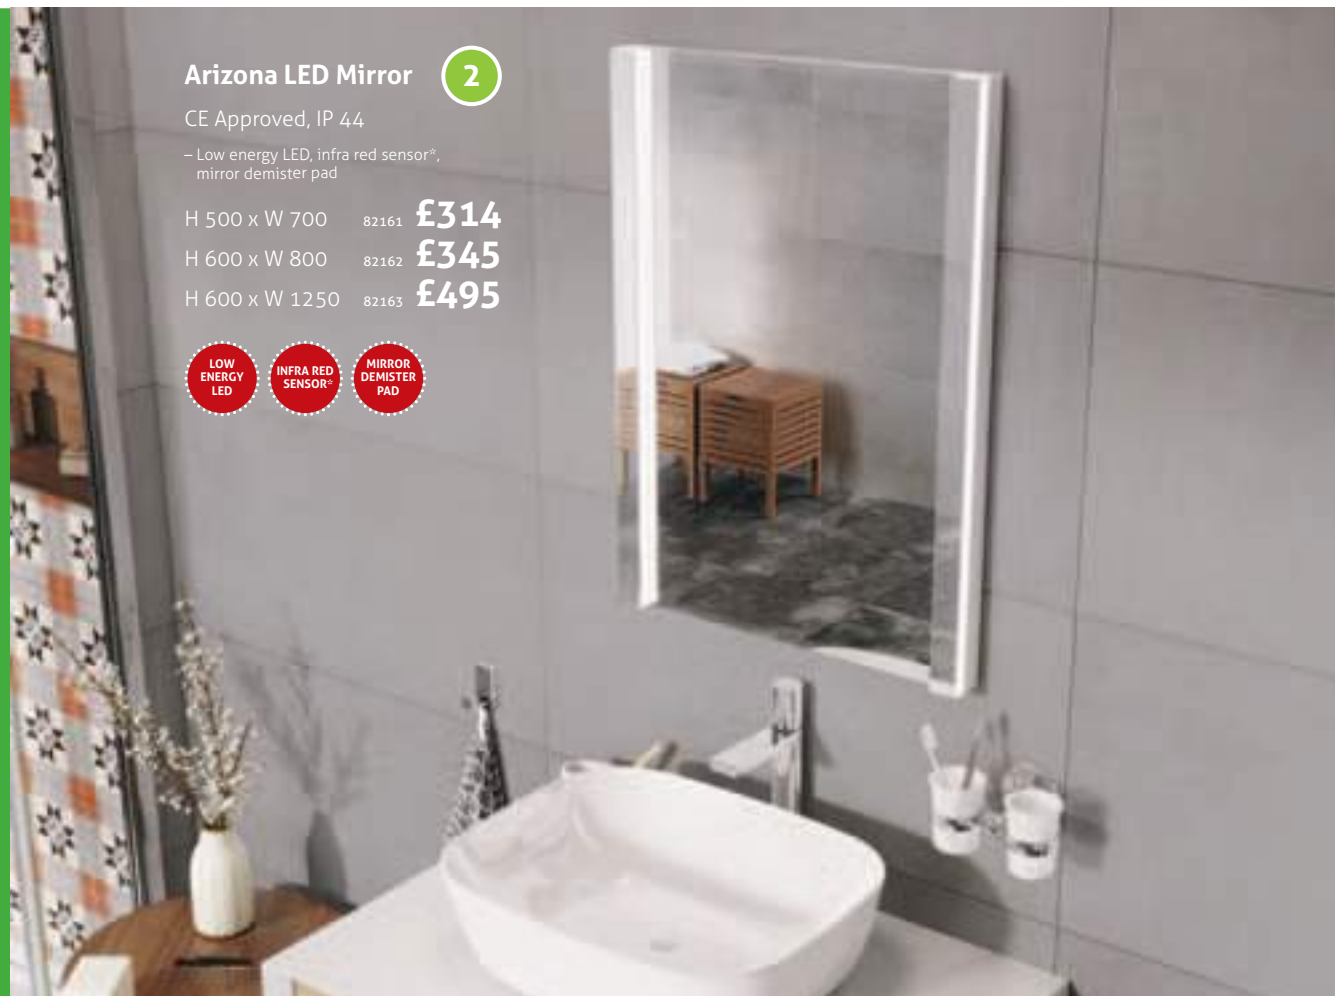

Arizona LED Mirror

2

CE Approved, IP 44

- Low energy LED, infra red sensor*, mirror demister pad

- H 500 x W 700 82161 **£314**
- H 600 x W 800 82162 **£345**
- H 600 x W 1250 82163 **£495**