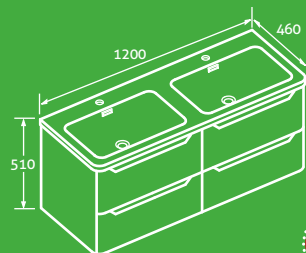

SOFT CLOSING DRAWERS
COMPOSITE RESIN BASIN