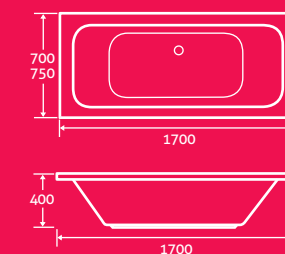

simply air

Revitalise. Refresh. Relax. Simply Air is an experience that stimulates the body and the mind. Using warm air, it gently massages the whole body, creating total relaxation and total rejuvenation – Simply.

Simply Waves – A new level of rejuvenation. Using simply air, this clever feature increases and decreases the pressure, to allow total relaxation to wash over your body.

Simply Cleaned – The automatic cleaning function simply blows excess air and water out of the system – ready for the next use.

Simply Configured – Creating the ultimate therapy, each hole is strategically placed to create maximum impact for every individual bath.

Simply Controlled – With two buttons for On/Off, Wave and Speed.

Simply Warm – With a built in 250 watt heater, to keep your bath warmer longer.

Simply Strong – All Simply air baths come with super-strong ACRYLIC as standard.

Simply Air baths can take up to 4 weeks from the date of order

Why not add a Whirlpool System from just £620

Our Revive whirlpool system can be added to all simply air baths for the ultimate in luxury. (Can take up to 6 weeks from the date of order).

super-strong ACRYLIC

Davos Simply Air Acrylic Bath

– Available left & right hand, left hand shown

super-strong Acrylic

1550 x 900 **£2308**
LH 69659, RH 69660

Bath Panel 59603 **£173**

Add a Revive whirlpool system from **£620**, see page 133

Yara Simply Air Acrylic Offset Corner Bath

– Available left & right hand, left hand shown

super-strong Acrylic

1500 x 1000 **£2430**
LH 69914, RH 69913

Bath Panel 59606 **£144**

Add a Revive whirlpool system from **£620**, see page 133

Petite Simply Air Space Saver Acrylic Bath

– Available left & right hand, left hand shown

super-strong Acrylic

1700 x 700/500 **£2308**
LH 69661, RH 69662

Front Panel 59599 **£128**

End Panel 59600 **£65**