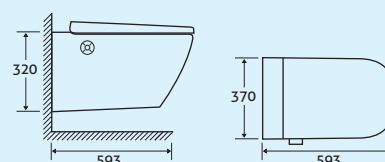

User Presets – Personalise the settings so every trip to the loo is customised to suit you.

Dante Smart Wall Hung Toilet 25

H 320 x W 370 x D 593

80549 **£1999**

PERFECT PARTNER FOR THE DANTE SMART TOILET