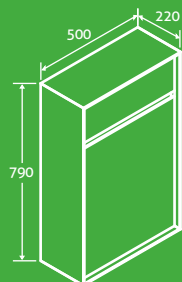

soxy black/concrete

Soxy Wall Hung Vanity Unit

2

- Including composite resin basin
- Soft close drawers

H 400 x W 750 x D 480 69446 **£664**

SOFT CLOSING DRAWERS
COMPOSITE RESIN BASIN

Soxy Wall Hung Tall Cabinet

2

- Soft close doors
- Universally handed

H 1700 x W 400 x D 350 82136 **£399**

SOFT CLOSING DOORS

Soxy WC Unit

2

- Excluding concealed cistern, see page 109 for cisterns
- Toilet not included

H 790 x W 500 x D 220 82142 **£329**

2
YEAR
GUARANTEE

SOFT CLOSING DRAWERS

COMPOSITE RESIN BASIN

SOFT CLOSING DOORS

furniture

Finish

Black/Concrete

For matching bath panels
see page 142