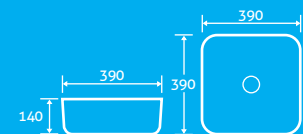

**Hera
Countertop Basin**

H 135 x W 370 x D 370
– No overflow (requires free running waste)
63798 **£124**