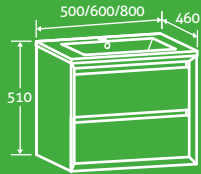

serena

Serena Wall Hung Vanity Unit

2

Beveled edges

- Including composite resin basin
- Soft close drawers

- H 510 x W 500 x D 460 63821 **£509**
- H 510 x W 600 x D 460 63822 **£550**
- H 510 x W 800 x D 460 63823 **£652**