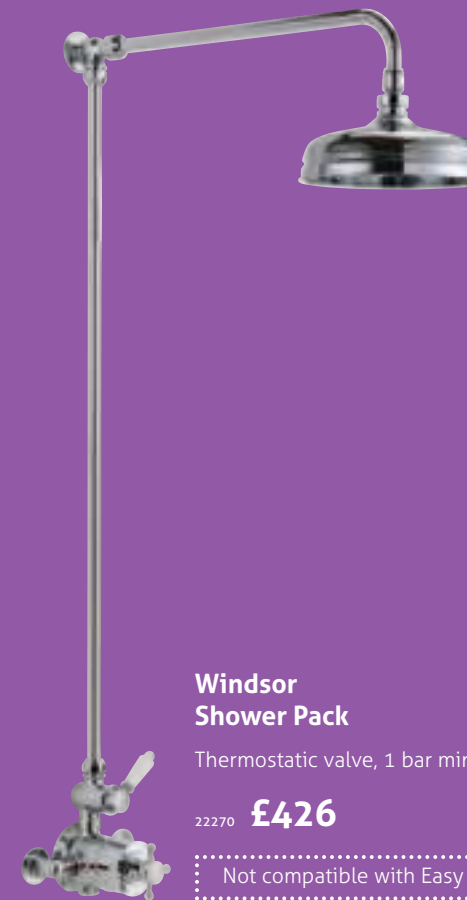

Windsor Black Dual Shower Pack

Thermostatic valve, 1 bar min.

82016 **£480**

Not compatible with Easy Fitting Kit

SOLID BRASS VALVE & BODY
BRASS SHOWER HEAD

3

= Thermostatic Valve

Windsor Shower Pack

Thermostatic valve, 1 bar min.

22270 **£426**

Not compatible with Easy Fitting Kit

SOLID BRASS VALVE & BODY
BRASS SHOWER HEAD

3

Windsor Dual Shower Pack

Thermostatic valve, 1 bar min.

22268 **£482**