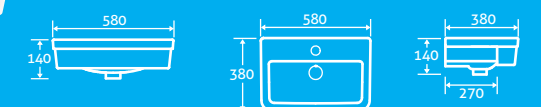

Angelica Semi Recessed Basin

25

H 140 x W 580 x D 380

- Available with 1 tap hole

12702 **£145**