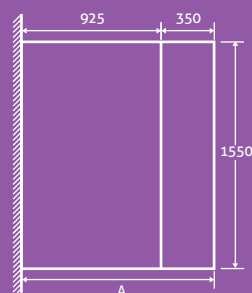

roma

Roma Bath Screen with Hinged Panel **10**

8mm toughened glass, height 1550mm

- Aluminium profile
- Solid brass hinges
- 1200mm support bar can be cut down for use with narrower baths

Bath Screen, including 1200mm support bar **£444**

ALUMINIUM
PROFILE

EASY
CLEAN
GLASS

8mm
TOUGHENED
GLASS

SOLID
BRASS
HINGES

EASY CLEAN GLASS
A special protective coating makes water run off the glass quicker this minimises deposits left behind which makes the glass much easier to clean. This special coating is guaranteed for five years.