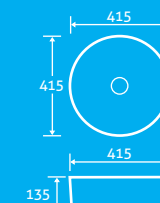

**Odyssey
Countertop Basin**

H 140 x W 390 x D 390
– No overflow (requires free running waste)
63793 **£108**