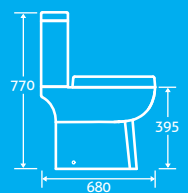

25
YEAR
GUARANTEE

SOFT
CLOSING
SEAT

QUICK
RELEASE
HINGES

ECO
FLUSH
4.5/3l

ANTI
BACTERIAL
GLAZE

25
YEAR
GUARANTEE

SOFT
CLOSING
SEAT

QUICK
RELEASE
HINGES

ECO
FLUSH
4.5/3l

tokyo

Tokyo Toilet

H 770 x W 360 x D 680

- Including soft closing seat with quick release hinges for easy cleaning
- Eco flush 4.5/3l
- Anti bacterial glaze
- Left hand inlet
- Horizontal outlet as standard
- Can accept side outlet connection
- 'S' trap floor fitting can be used

With Wrap Over Seat 17035 **£329**

With Slim Seat 80669 **£345**

25

SOFT CLOSING SEAT
QUICK RELEASE HINGES
ECO FLUSH 4.5/3l
ANTI BACTERIAL GLAZE

QUICK RELEASE HINGES for easy cleaning

Tokyo Basin & Pedestal

H 810 x W 560 x D 470

- Available with 1 tap hole

17034 **£224**

25

Tokyo Basin & Semi Pedestal

H 390 x W 560 x D 470

- Available with 1 tap hole

17036 **£224**

25

eiffel

Eiffel Wall Hung Toilet

H 375 x W 370 x D 550

- Including soft closing seat with quick release hinges for easy cleaning
- Requires a mounting frame with cistern page 108

69881 **£311**

25

SOFT CLOSING SEAT
QUICK RELEASE HINGES

QUICK RELEASE HINGES for easy cleaning

Eiffel Back to Wall Toilet

H 405 x W 360 x D 570

- Including soft closing seat with quick release hinges for easy cleaning
- Requires a concealed cistern page 109

69882 **£311**

25

SOFT CLOSING SEAT
QUICK RELEASE HINGES

QUICK RELEASE HINGES for easy cleaning

Eiffel Semi Recessed Basin

H 180 x W 560 x D 430

- Available with 1 tap hole

69879 **£155**

25