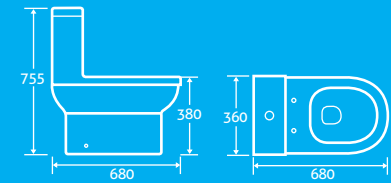

15399 **£386**

- SOFT CLOSING SEAT
- ECO FLUSH 4.5/3l
- ANTI BACTERIAL GLAZE

Virgo Square Basin & Pedestal

H 870 x W 565 x D 480

25

- Available with 1 tap hole

15429 **£231**