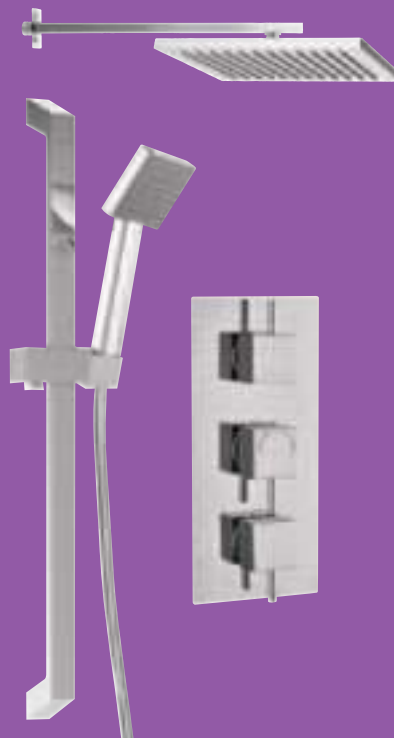

Vogue Shower Pack 6

3

Including: Vogue Double Outlet Thermostatic Concealed Valve with Square Handwheels, 200mm Square Head & Arm, Square Slide Rail Kit and Wall Outlet, 0.5 bar min.

15381 **£510**