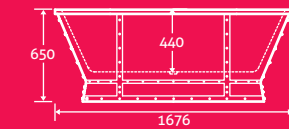

gladstone

Gladstone Freestanding Acrylic Bath

25

1676 X 780

- Double skin acrylic
- Including waste

Black Matt 82152 **£1995**

Grey Matt 82153 **£1995**

baths