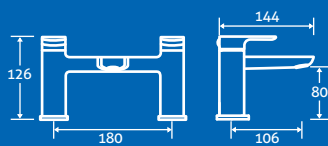

Zane Chrome Bath Filler 3
0.5 bar min.
69908 **£204**