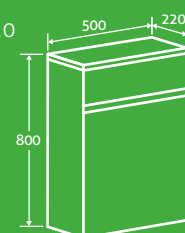

Gloss White

2 YEAR GUARANTEE

SOFT CLOSING DRAWERS

SOFT CLOSING DOORS

CHOICE OF BASIN