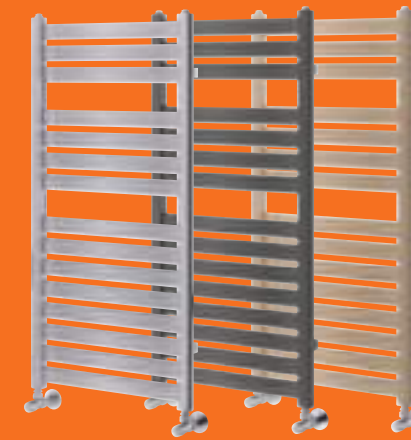

porto

heating

Chrome Anthracite Brown Metallic

Porto Towel Rail

3

H 1000 x W 500

– Pipe centres 460mm

Chrome

15468

1520 BTU.

£396

Anthracite, Brown Metallic

2202 BTU.

£375

Anthracite 24155, Brown Metallic 24156