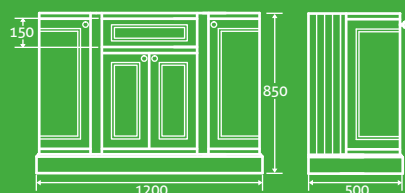

Finishes

furniture

Matt Light Grey