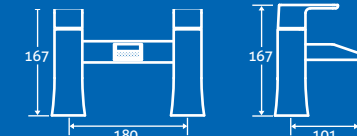

Zest Waterfall Bath Shower Mixer
0.5 bar min.
– Including handset, hose and bracket.
12790 **£263**