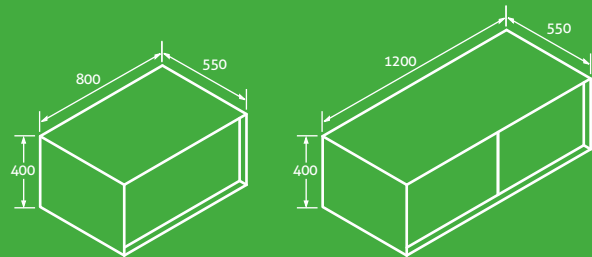

Desire Wall Hung Tall Cabinet

2

- Soft close doors
- Universally handed

H 1700 x W 400 x D 350 **£399**

Matt White/Oak 82135, Black/Concrete 82136

Matt White/Oak

Matt White/Oak

Desire WC Unit