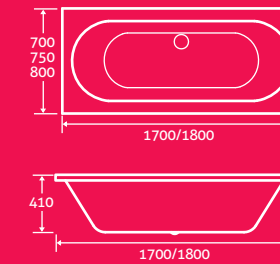

Othello Acrylic Bath

25

super-strong Acrylic

1700 x 700 18778 **£479**
1700 x 750 12555 **£479**
1800 x 800 12557 **£533**

Standard Acrylic

1700 x 750 12554 **£385**
1800 x 800 12556 **£425**

Add a Revive whirlpool system from **£620**, see page 133

Domino Acrylic Bath

25

super-strong Acrylic

1900 x 900 22726 **£623**

Add a Revive whirlpool system from **£620**, see page 133