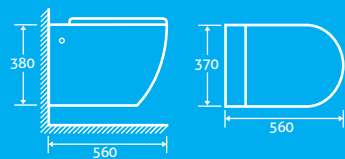

QUICK RELEASE HINGES for easy cleaning