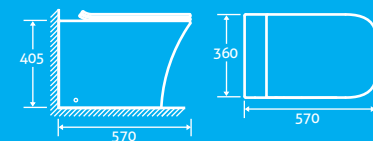

QUICK RELEASE HINGES for easy cleaning