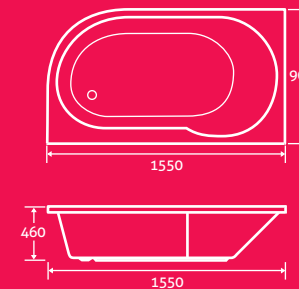

Davos Acrylic Bath

25

– Available left & right hand, left hand shown

super-strong Acrylic

- 1550 x 900 LH 59602, RH 59601 **£622**

- Bath Panel 59603 **£173**

Add a Revive whirlpool system from **£620**, see page 133