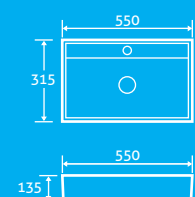

**Hermes
Countertop Basin**

H 145 x W 500 x D 395
– No overflow (requires free running waste)
63795 **£108**