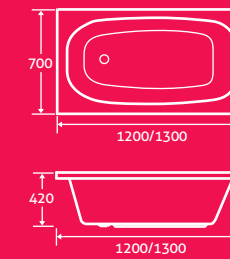

Lista Acrylic Bath

25

Standard Acrylic

- 1200 x 700 59607 **£302**

- 1300 x 700 59608 **£313**

Not compatible with Revive whirlpool system