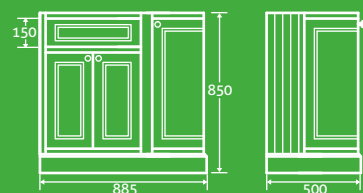

Matt White

Cromwell 1200 Floor Standing Vanity Unit

H 850 x W 1200 x D 500

– Including marble top & ceramic basin
– Soft close doors

Matt White 80589, Matt Light Grey 80590

£1627