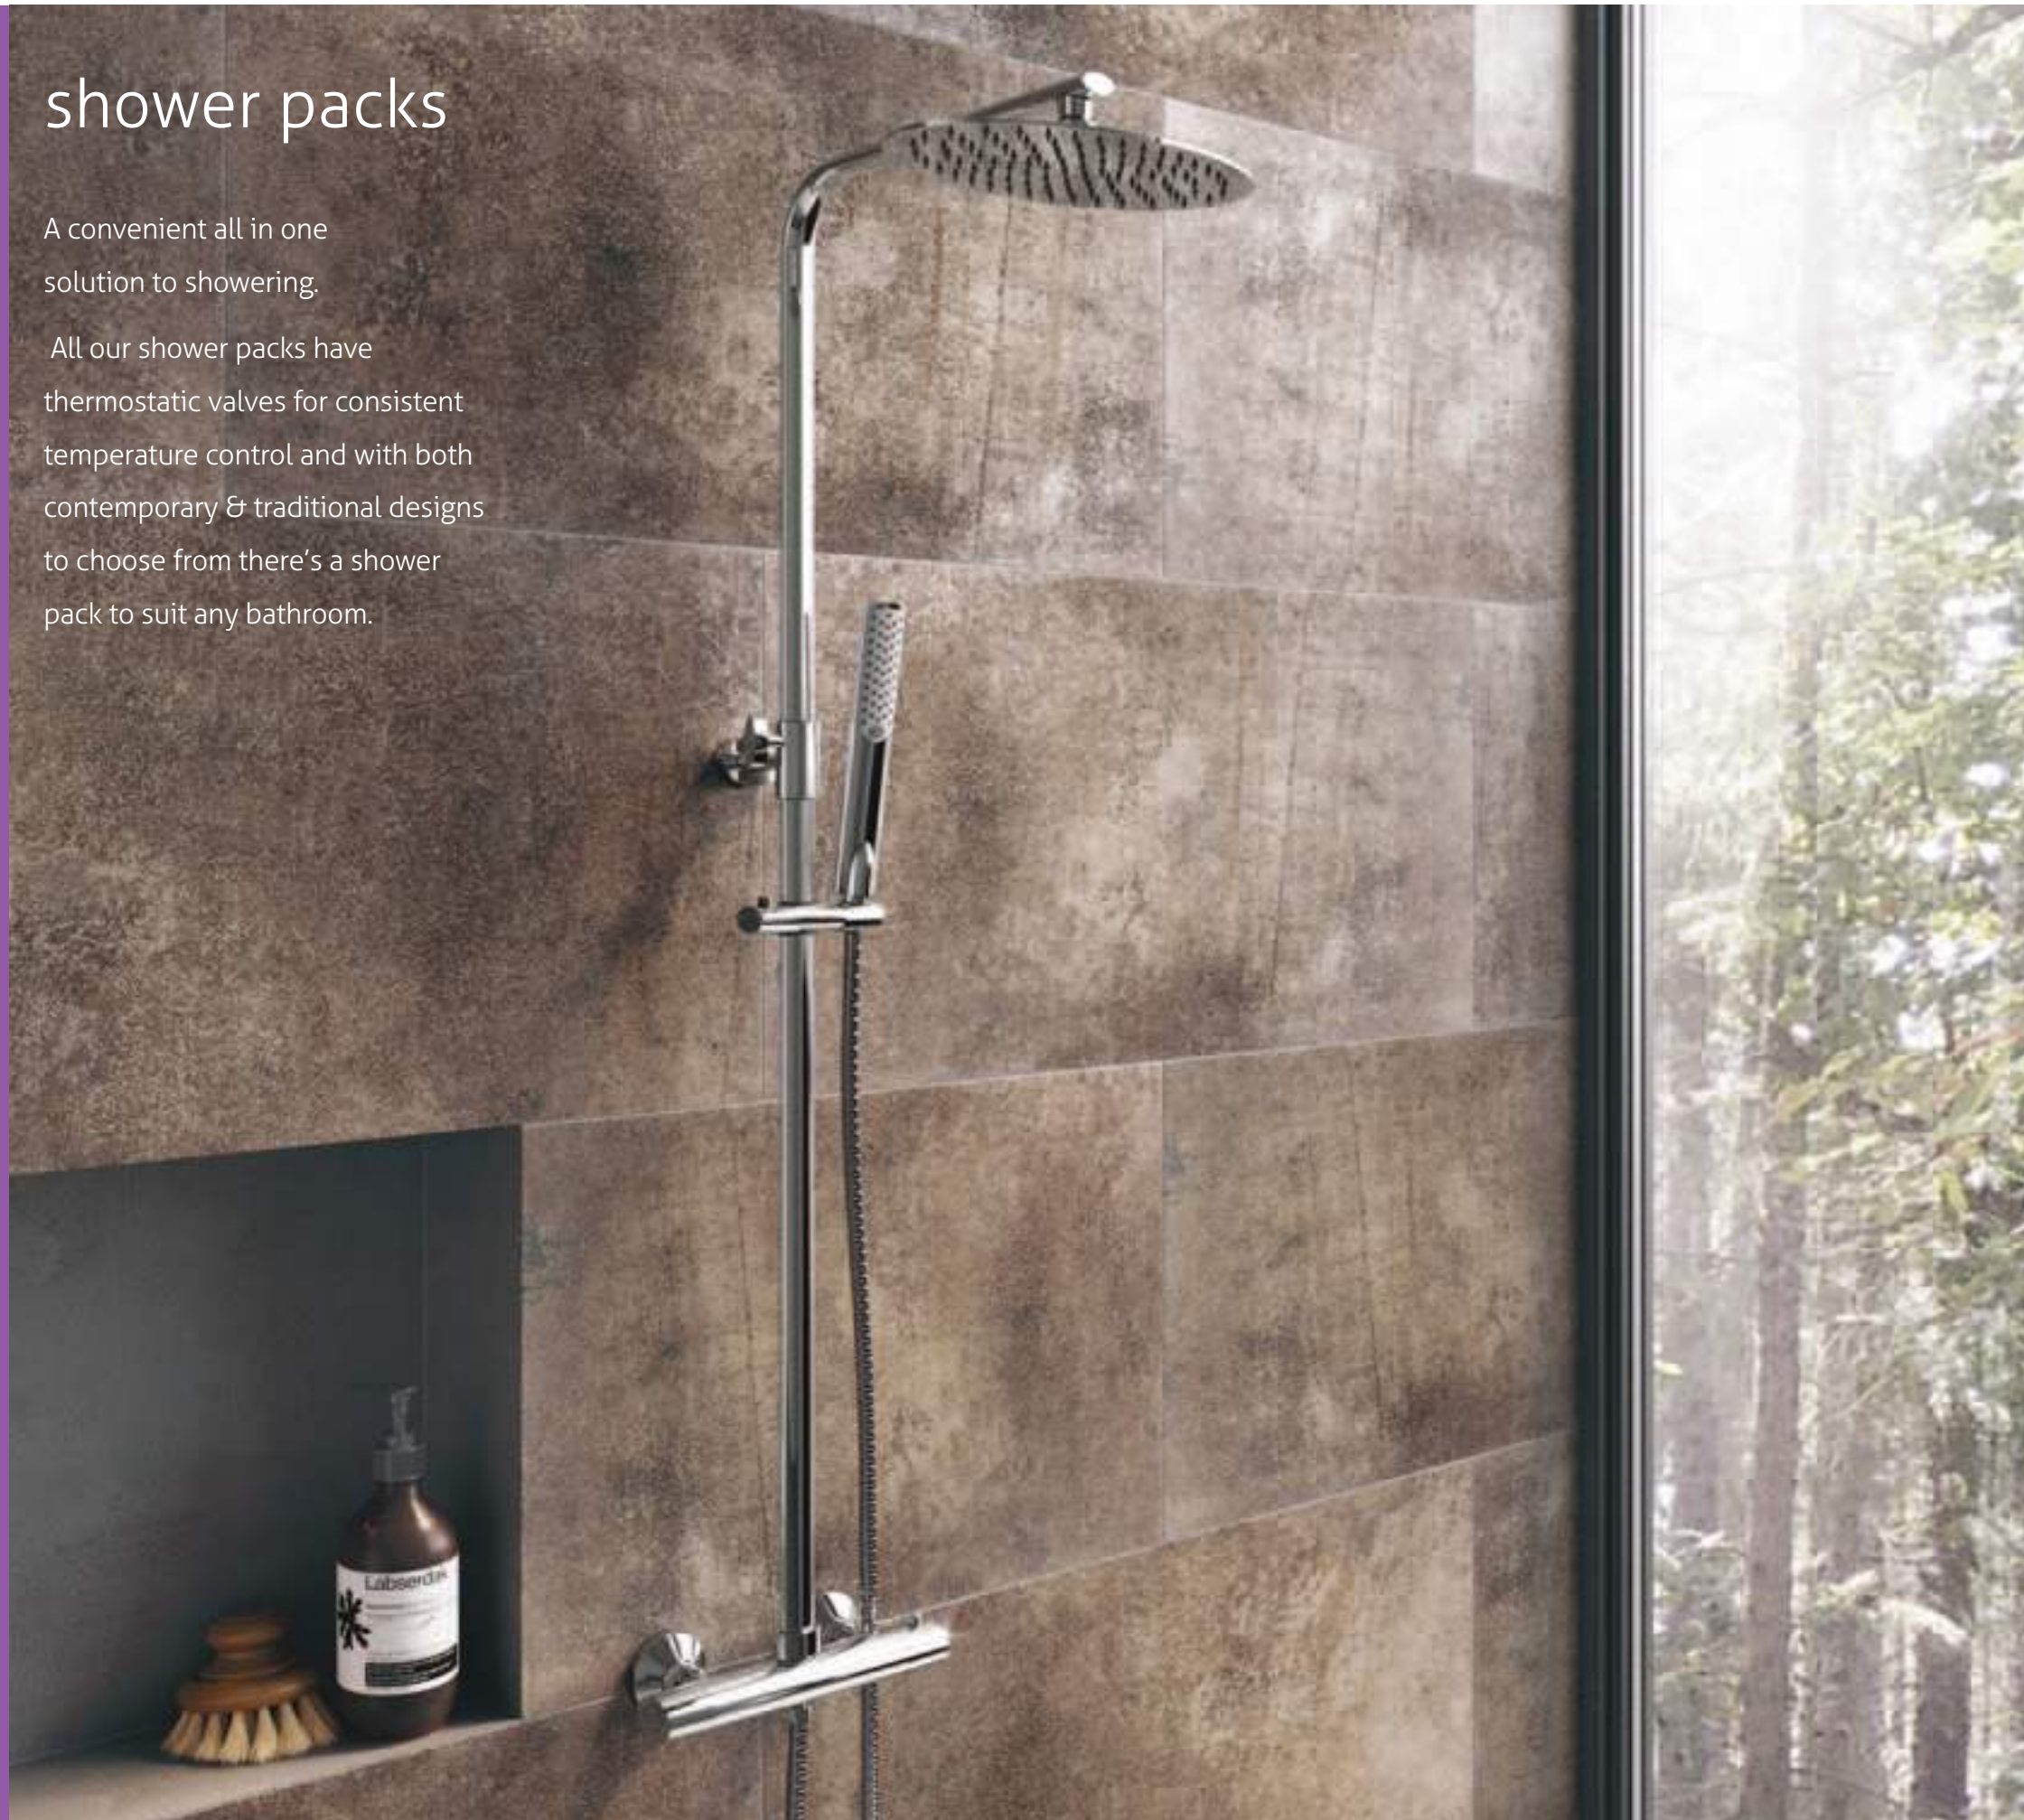

shower packs

A convenient all in one solution to showering.

All our shower packs have thermostatic valves for consistent temperature control and with both contemporary & traditional designs to choose from there's a shower pack to suit any bathroom.