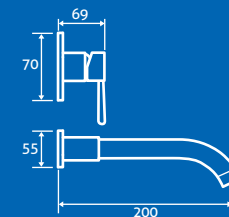

Trajan Wall Mounted Basin Mixer 3

0.2 bar min.

69906 **£134**