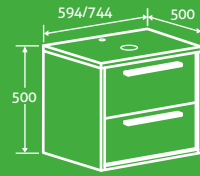

SOFT CLOSING DRAWERS