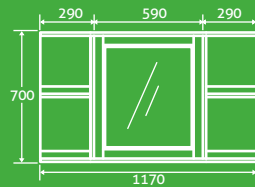

Matt White

Cromwell 600 Floor Standing Vanity Unit

H 850 x W 600 x D 500

– Including marble top & ceramic basin
– Soft close doors

Matt White 80591, Matt Light Grey 80592

£765