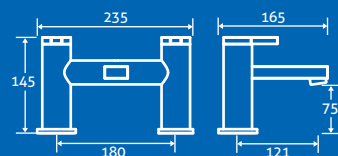

Sparta Bath Filler

0.5 bar min.

69314 **£249**