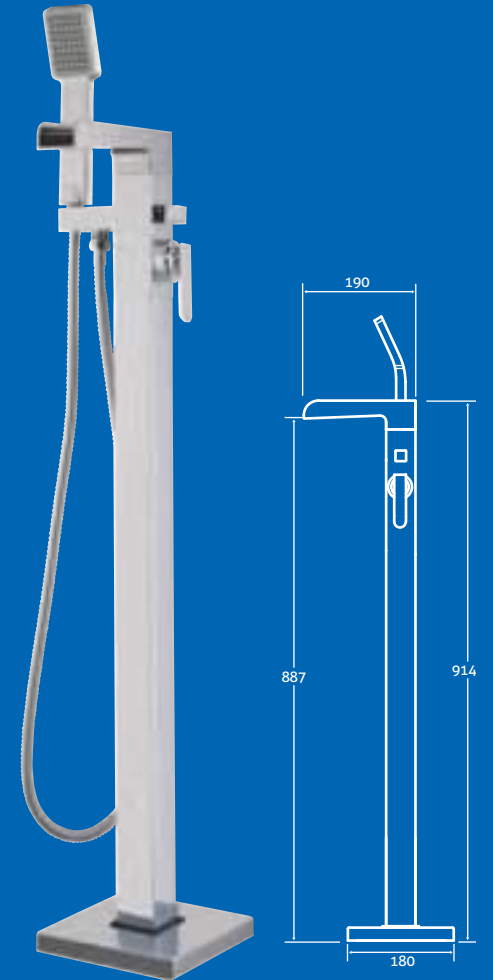

taps

Zest Floor Standing Waterfall Bath Shower Mixer

1.0 bar min.
34294 **£477**

charm

zest waterfall