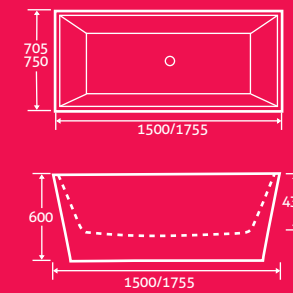

Elsina Freestanding Acrylic Bath

- Double skin acrylic
- Including waste

1500 x 705 ²¹⁷²⁹ **£1158**

1755 x 750 ²¹⁷³⁰ **£1219**