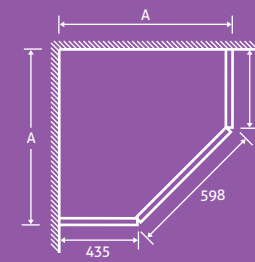

A min	A max
900 x 900	865	900