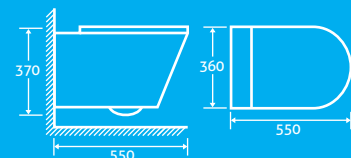

frazenda

Frazenda Toilet 25

H 800 x W 385 x D 700

- Including soft closing seat with quick release hinges for easy cleaning
- Anti bacterial glaze
- Fully concealed pipes give a neater appearance
- Eco flush 4.5/3l
- Right hand inlet
- Horizontal outlet only

15410 **£434**

Frazenda Basin & Pedestal 25

H 830 x W 550 x D 420

- Available with 1 tap hole

22433 **£196**

Frazenda Wall Hung Toilet 25

H 370 x W 360 x D 550

- Including soft closing seat with quick release hinges for easy cleaning
- Requires a mounting frame with cistern page 108

21554 **£306**

Frazenda Back to Wall Toilet 25

H 400 x W 360 x D 590

- Including soft closing seat with quick release hinges for easy cleaning
- Requires a concealed cistern page 109

21552 **£306**