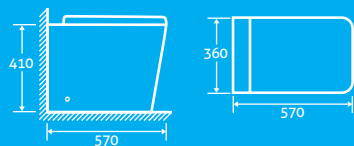

Epernay Back to Wall Toilet 25

H 410 x W 360 x D 570

- Including soft closing seat with quick release hinges for easy cleaning
- Requires a concealed cistern page 109

12712 **£306**

QUICK RELEASE HINGES for easy cleaning