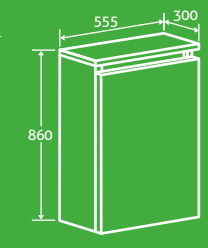

2

H 860 x W 555 x D 300

– Excluding concealed cistern, see page 109 for cisterns
– Toilet not included
– Designed to match Pearl & Minimo furniture

13360 **£249**

Finish

Dark Oak

mode fitted furniture

CHOOSE YOUR BASE UNITS