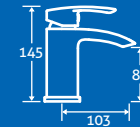

0.5 bar min.

12787 **£132**

Trajan Bath Shower Mixer 3

0.5 bar min.

- Including handset, hose and bracket

12785 **£145**

titus

Titus Basin Mono
0.3 bar min.
– Including click clack waste
14933 **£143**