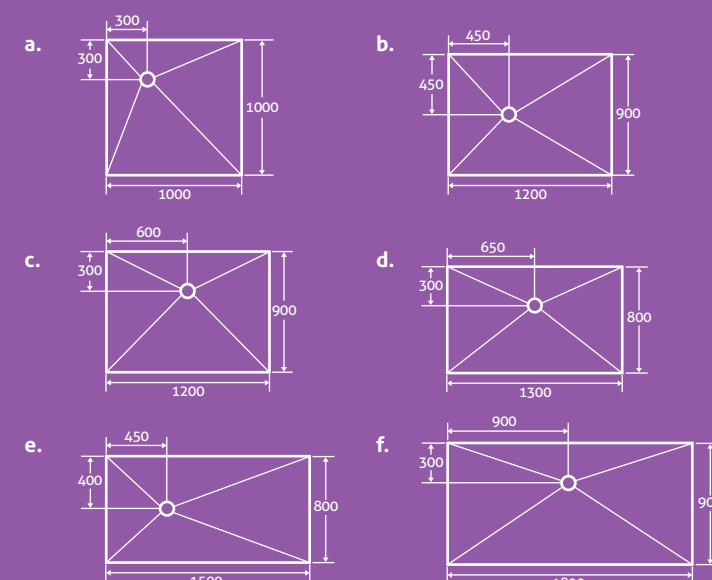

Drain Positions for Offset Trays

Wetroom Drains 10

Our Wetroom Drain Kits come complete with a high quality, laser cut, stainless steel grate as standard. This drain kit must be used with our Wetroom Trays.

Horizontal outlet
12866 **£118**

Vertical outlet
12867 **£118**