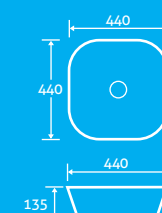

**Artemis
Countertop Basin**

H 135 x W 415 x D 415
– No overflow (requires free running waste)
63797 **£108**