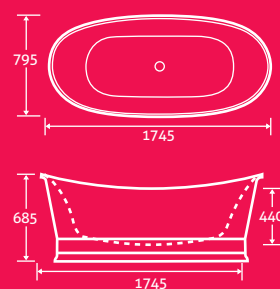

canterbury

Canterbury Freestanding Acrylic Bath

1745 x 795

- Double skin acrylic
- Including waste

Black Rock 21722

£2562

White 21724

£1708

Finishes

White

Black Rock