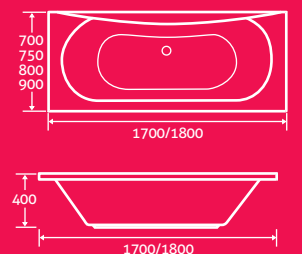

Tywin Simply Air Acrylic Bath

super-strong Acrylic

1700 x 700 69667 **£2070**
1700 x 750 69668 **£2184**
1800 x 800 69669 **£2424**
1800 x 900 69670 **£2496**

Add a Revive whirlpool system from **£620**, see page 133