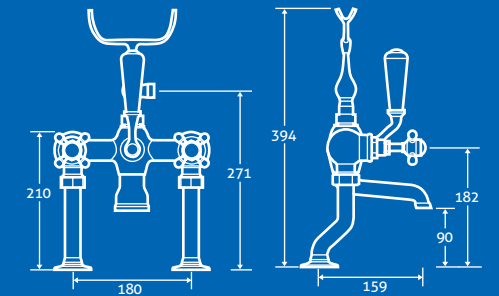

Greenwich Bath Filler on 660mm Stand Pipes 3
0.5 bar min.
22534 **£451**