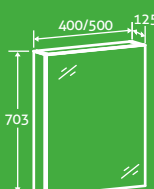

Zen Mirrored Single Door Aluminium Wall Cabinet

H 703 x W 400 x D 125 13376 **£257**

H 703 x W 500 x D 125 12668 **£276**

Universally handed

ALUMINIUM

Zen Mirrored Double Door Aluminium Wall Cabinet

H 703 x W 600 x D 125 13377 **£334**

H 703 x W 900 x D 125 13378 **£395**