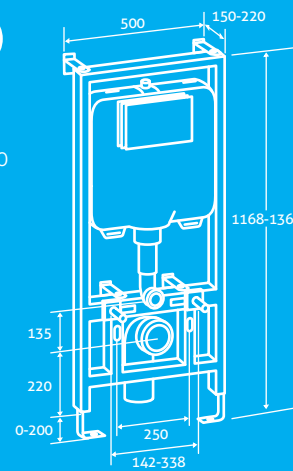

1200-1368 Concealed Cistern & Mounting Frame with Large Push Buttons

3

W 500 x H 1168-1368 x D 150-220
 - Dual flush push button 6/31

Top & front access 12621 **£309**

Prior to installation it is recommended to pre-fit pan to frame to ensure fixing centres are compatible.