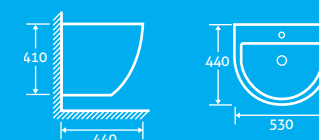

- SOFT CLOSING SEAT
- QUICK RELEASE HINGES

Oracle Wall Hung Basin 25

H 410 x W 530 x D 440

- Available with 1 tap hole

12727 **£263**

Frazenda Basin & Pedestal 25

H 830 x W 550 x D 420

- Available with 1 tap hole
- Designed to match Oracle ceramics