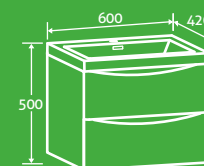

Gloss White