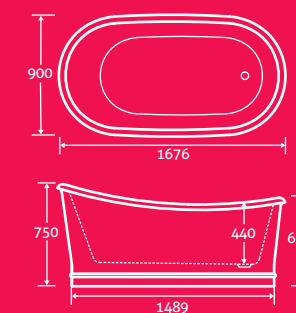

lannister

Lannister Freestanding Acrylic Bath

25

- Double skin acrylic
- Matt grey exterior
- Including waste

1676 x 900 69457 **£2007**