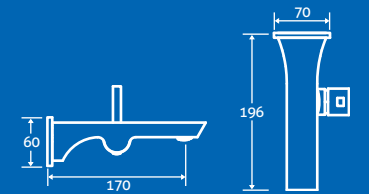

Zane Chrome Wall Mounted Bath Filler 3
0.5 bar min.
82038 **£175**

catania

taps

Catania Basin Mono

0.3 bar min.
– Including click clack waste
69307 **£197**

Catania Wall Mounted Basin Mixer

0.3 bar min.
69308 **£227**