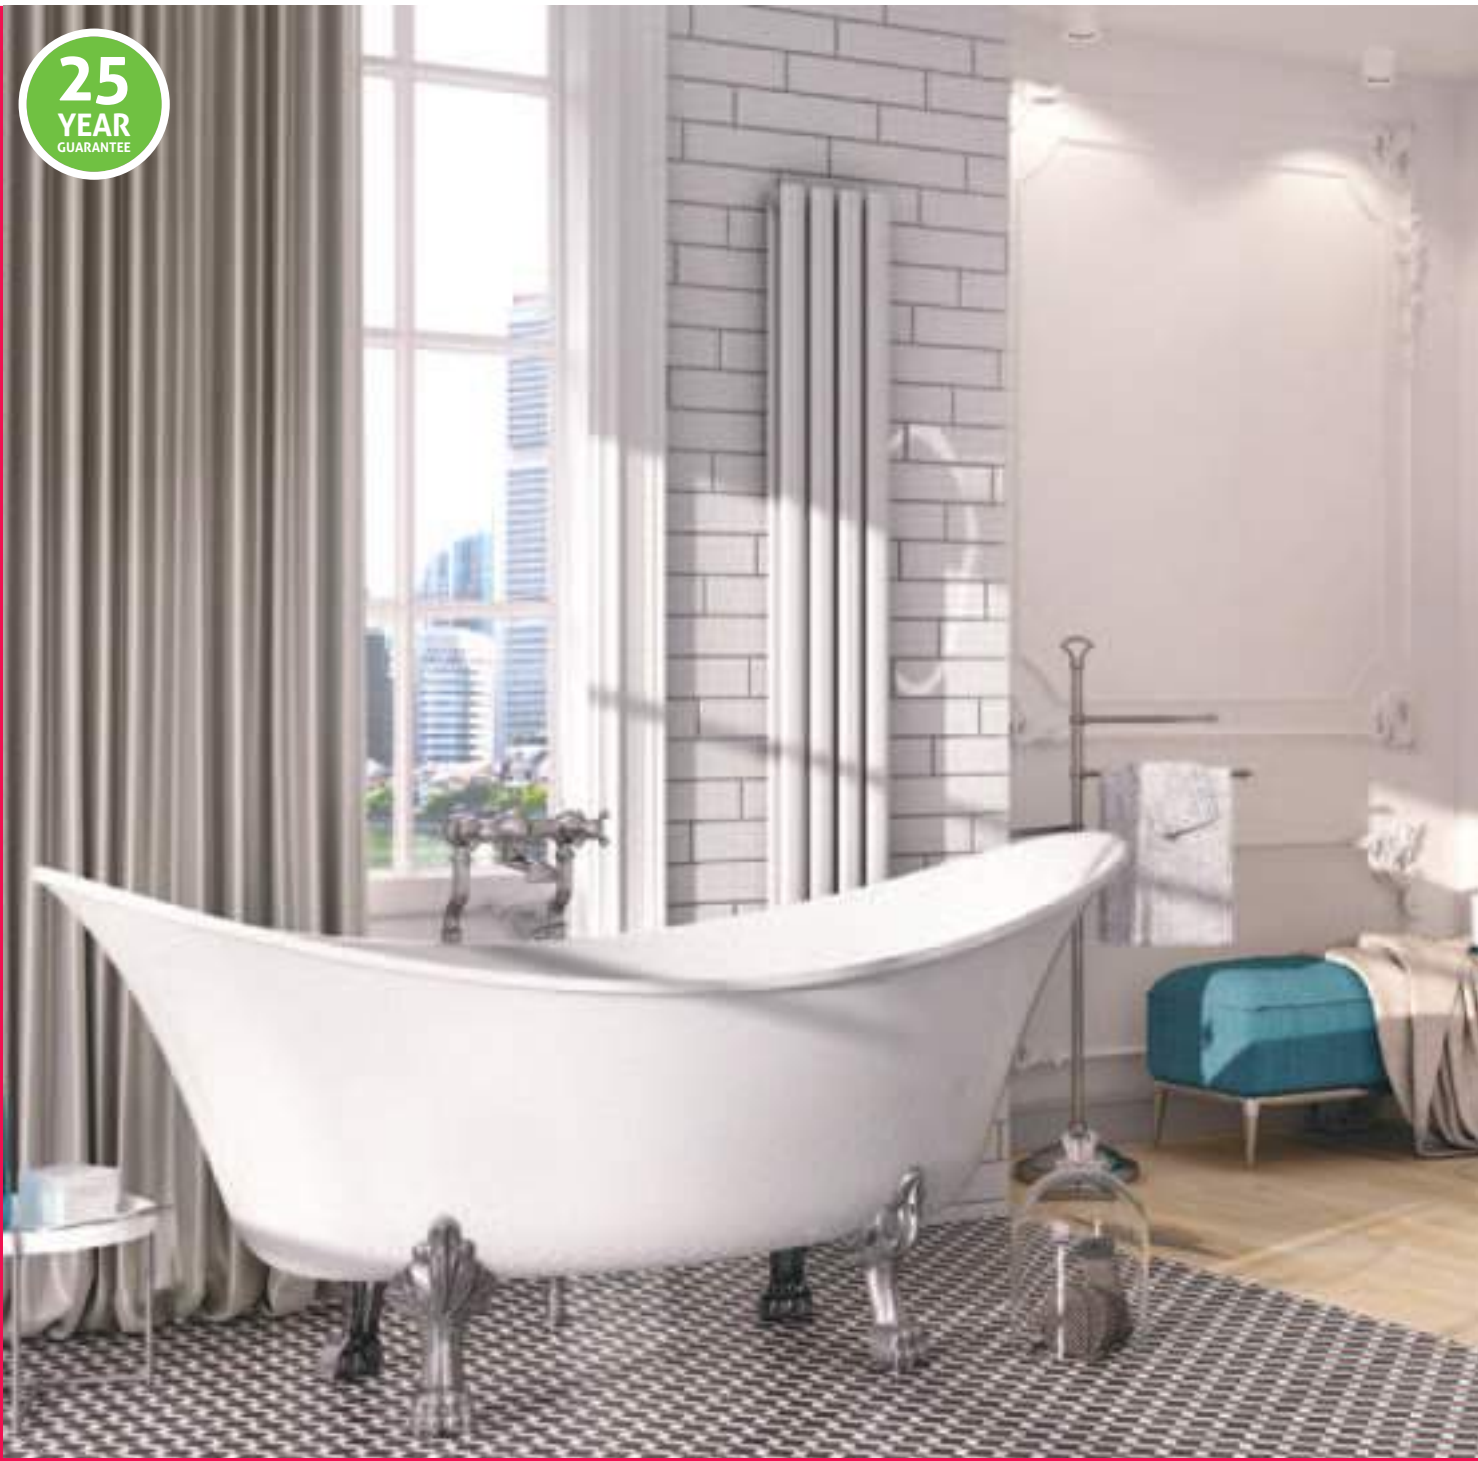

baths

arryn

Arryn Freestanding Acrylic Bath

- Double skin acrylic
- On chrome feet
- Including waste

1730 x 750 69453 **£1164**

mormont

Mormont Freestanding Acrylic Bath

- Double skin acrylic
- On chrome feet
- Including waste