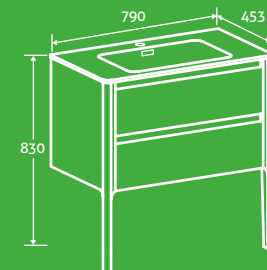

Slate Grey

COMPOSITE
RESIN BASIN

SOFT
CLOSING
DRAWERS

Stark Floor Standing Tall Cabinet

2

- Push open, soft close door
- Left hand hinge only

H 1510 x W 430 x D 305 **£479**

French Grey 58736, Slate Grey 80412

Stark Tall Cabinet is not available in Gloss White