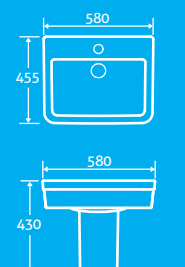

Angelica Basin & Semi Pedestal

25

H 430 x W 580 x D 455

- Available with 1 tap hole

15810 **£250**