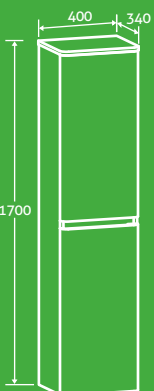

Zen Wall Hung Tall Cabinet

H 1700 x W 400 x D 340

– Soft close doors
– Available left or right hand hinge

Gloss White LH 12666, RH 12667
Titanium Grey Gloss LH 19623, RH 19624 **£486**

Gloss White

SOFT CLOSING DOORS

Zen Mirrored Aluminium Tall Wall Cabinet

– Soft close door
– Available left hand only

H 1400 x W 420 x D 146 15329 **£518**