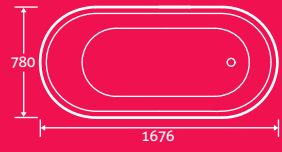

huxley

Huxley Freestanding Acrylic Bath

25

1676 X 770

- Double skin acrylic
- Including waste

Black Matt 82150 **£2095**

Grey Matt 82151 **£2095**

25
YEAR
GUARANTEE

baths