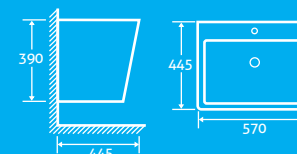

15412 **£434**

QUICK RELEASE HINGES for easy cleaning

Epernay Wall Hung Basin 25

H 390 x W 570 x D 445

- Available with 1 tap hole

12714 **£263**

Frazenda Basin & Pedestal 25

H 830 x W 550 x D 420