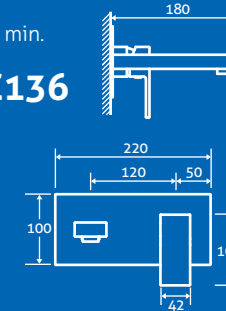

0.3 bar min.

69903 **£136**

Nero Bath Filler