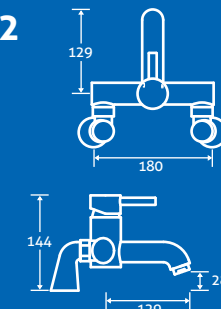

0.5 bar min.

12787 **£132**

Trajan Bath Shower Mixer 3

0.5 bar min.

- Including handset, hose and bracket

12785 **£145**

titus

Titus Basin Mono
0.3 bar min.
– Including click clack waste
14933 **£143**