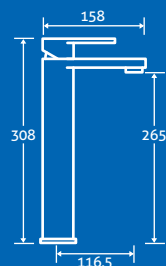

Valens Tall Basin Mono 3
0.3 bar min.
14939 **£196**

Valens Bath Filler 3
0.5 bar min.
14937 **£233**