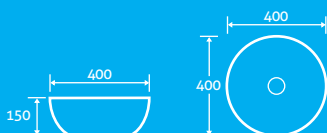

15411 **£380**

**Sphere Black
Countertop Bowl**

H 150 x W 400 x D 400
– No overflow (requires free running waste)
Matt Black 83933 **£148**

Sphere Countertop Bowl

H 150 x W 400 x D 400
– No overflow (requires free running waste)
White 18197 **£115**