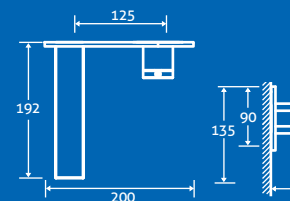

Sparta Wall Mounted Basin Mixer

0.3 bar min.

69312 **£239**