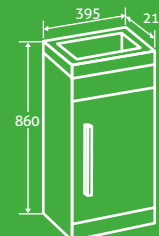

Dark Elm

SOFT CLOSING DOOR

CERAMIC BASIN

Bath Front Panels

- Bath front panels are supplied 1800mm but can be cut to size

1800/1700 **£128**

Bath End Panels

- Bath end panels are supplied 800mm but can be cut to size

800/750/700 **£77**

Gloss White 17049, Light Elm 17051, Dark Elm 17052, Anthracite Grey 22827, Grey Ash 34236

L Shaped Bath Front Panels

1700 **£128**