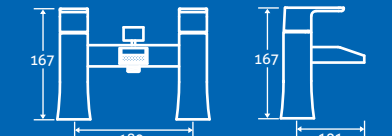

zest waterfall

Zest Waterfall Basin Mono
0.5 bar min.
– Including click clack waste
12788 **£157**

Zest Waterfall Bath Filler
0.5 bar min.
12789 **£222**

Zest Waterfall Bath Shower Mixer
0.5 bar min.
– Including handset, hose and bracket.
12790 **£263**