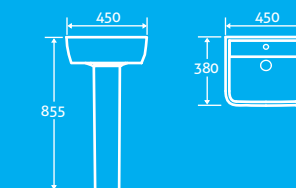

Alchemist Cloakroom Basin & Pedestal 25

H 855 x W 450 x D 380

- Available with 1 tap hole

²⁴⁹¹⁷ **£209**