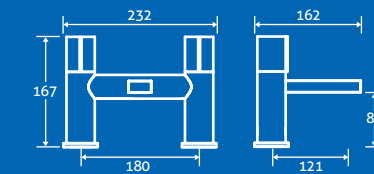

Pascal Chrome Wall Mounted Basin Mixer