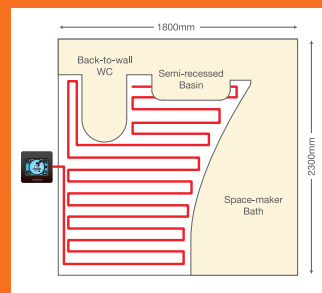

underfloor heating

Electric underfloor heating is the ideal addition to any floor tile. Safe to use in the bathroom, our systems can be controlled with a simple multi-function LCD control panel with six programmable functions.

Underfloor Heating Loose Cable (150w/m² at 75mm spacings)

25

Length	Area Covered	Heat Output	Price
26m 17086	1.5 – 2.5m²	300w	£133
41m 17087	2.25 – 3.75m²	450w	£156
54m 17088	3.0 – 5.0m²	600w	£205
68m 17089	3.75 – 6.25m²	750w	£258

Calculating the Length of Loose Cable Required

Bathroom size:

2300mm x 1800mm = 4.14m²
Taking out the bathroom furniture leaves 1.73m²
Order the 26m Cable kit.
Add the thermostat of your choice.