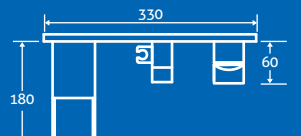

0.5 bar min.

– Including handset,
hose and bracket

22540 **£342**

3

taps

Zest Floor Standing Waterfall Bath Shower Mixer

1.0 bar min.
34294 **£477**

charm