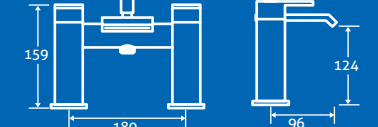

Cuba Bath Shower Mixer 3

0.5 bar min.
– Including handset, hose and bracket.

14931 **£261**

taps

valens

Valens Basin Mono 3
0.3 bar min.
– Including click clack waste
14936 **£169**

Valens Tall Basin Mono 3
0.3 bar min.
14939 **£196**