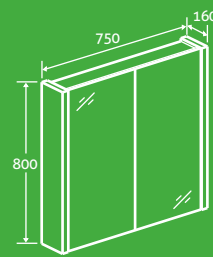

Finishes

For matching bath panels see page 143

*Light Sawn Oak is different to Sawn Oak