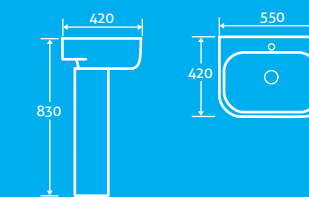

Frazenda Basin & Pedestal 25

H 830 x W 550 x D 420

- Available with 1 tap hole
- Designed to match Oracle ceramics

22433 **£196**