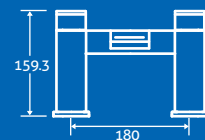

Cascata Waterfall Bath Shower Mixer

0.5 bar min.

– Including handset,
hose and bracket

17006 **£263**

3