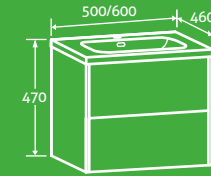

Matt White

PUSH
OPEN
DRAWERS

SOFT
CLOSING
DRAWERS

COMPOSITE
RESIN BASIN

Bravo LED Mirrored Wall Cabinet 2

CE Approved, IP 44

– Low energy LED, infra red sensor*
– Soft close doors
– Single door left hand hinge only
– Sensor: bottom right hand side

Single Door

H 730 x W 450 x D 135 Matt White 58770, Grey Linear 58774 **£274**