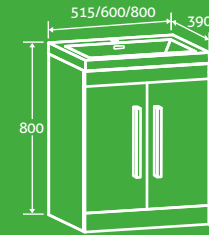

2
YEAR
GUARANTEE

SOFT
CLOSING
DOORS

CHOICE
OF BASIN

nala floor standing

Nala Floor Standing Vanity Unit

- Price excludes basin
- Soft close doors

H 800 x W 515 x D 390 **£380**

Gloss White 17009, Light Elm 17032, Dark Elm 17060, Anthracite Grey 22818, Grey Ash 34225

H 800 x W 600 x D 390 **£420**

Gloss White 17007, Light Elm 17033, Dark Elm 17061, Anthracite Grey 22819, Grey Ash 34227

H 800 x W 800 x D 390 **£505**

Gloss White 17008, Light Elm 17053, Dark Elm 17062, Anthracite Grey 22823, Grey Ash 34229

SOFT
CLOSING
DOORS

CHOICE
OF BASIN

Nala Wall Hung Tall Cabinet

- Soft close door
- Available right hand hinge only

H 1400 x W 350 x D 250 **£321**

Gloss White 17016
Light Elm 17058
Dark Elm 17067
Anthracite Grey 22828
Grey Ash 34237

SOFT
CLOSING
DOOR

Nala Floor Standing Cloakroom Vanity Unit

- No overflow (requires free running waste page 107)
- Including ceramic basin
- Soft close door

H 860 x W 395 x D 215 **£368**

Gloss White 17124, Light Elm 17126, Dark Elm 17127, Anthracite Grey 22829, Grey Ash 34313

SOFT
CLOSING
DOOR

CERAMIC
BASIN

Finishes

Nala Basin Options

Ceramic Basin

515 17019 **£99**

600 17020 **£118**

800 17021 **£163**

White Glass Basin

515 22482 **£136**

600 22483 **£155**

800 22491 **£201**

2

2

Nala WC Unit

- Excluding concealed cistern, see page 109 for cisterns

H 800 x W 500 x D 200 **£295**

Gloss White 17015
Light Elm 17057
Dark Elm 17066
Anthracite Grey 22820
Grey Ash 34224

SOFT
CLOSING
DOOR

Bath Front Panels

- Bath front panels are supplied 1800mm but can be cut to size

1800/1700 **£128**

Gloss White 17045, Light Elm 17047, Dark Elm 17048, Anthracite Grey 22826, Grey Ash 34235

Bath End Panels

- Bath end panels are supplied 800mm but can be cut to size

800/750/700 **£77**

Gloss White 17049, Light Elm 17051, Dark Elm 17052, Anthracite Grey 22827, Grey Ash 34236

L Shaped Bath Front Panels

1700 **£128**

L Shaped Bath End Panels

700 **£77**