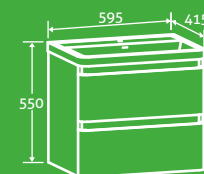

zen wall hung

Zen Wall Hung Vanity Unit

– Price excludes basin
– Soft close drawers
H 550 x W 595 x D 415 **£289**
Gloss White 12665, Titanium Grey 17878

Titanium Grey Gloss

SOFT
CLOSING
DRAWERS

CHOICE
OF BASIN