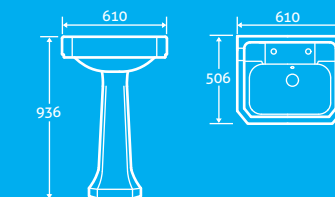

Countess Basin & Pedestal 25

H 936 x W 610 x D 506
- Available with 2 tap holes

69450 **£224**