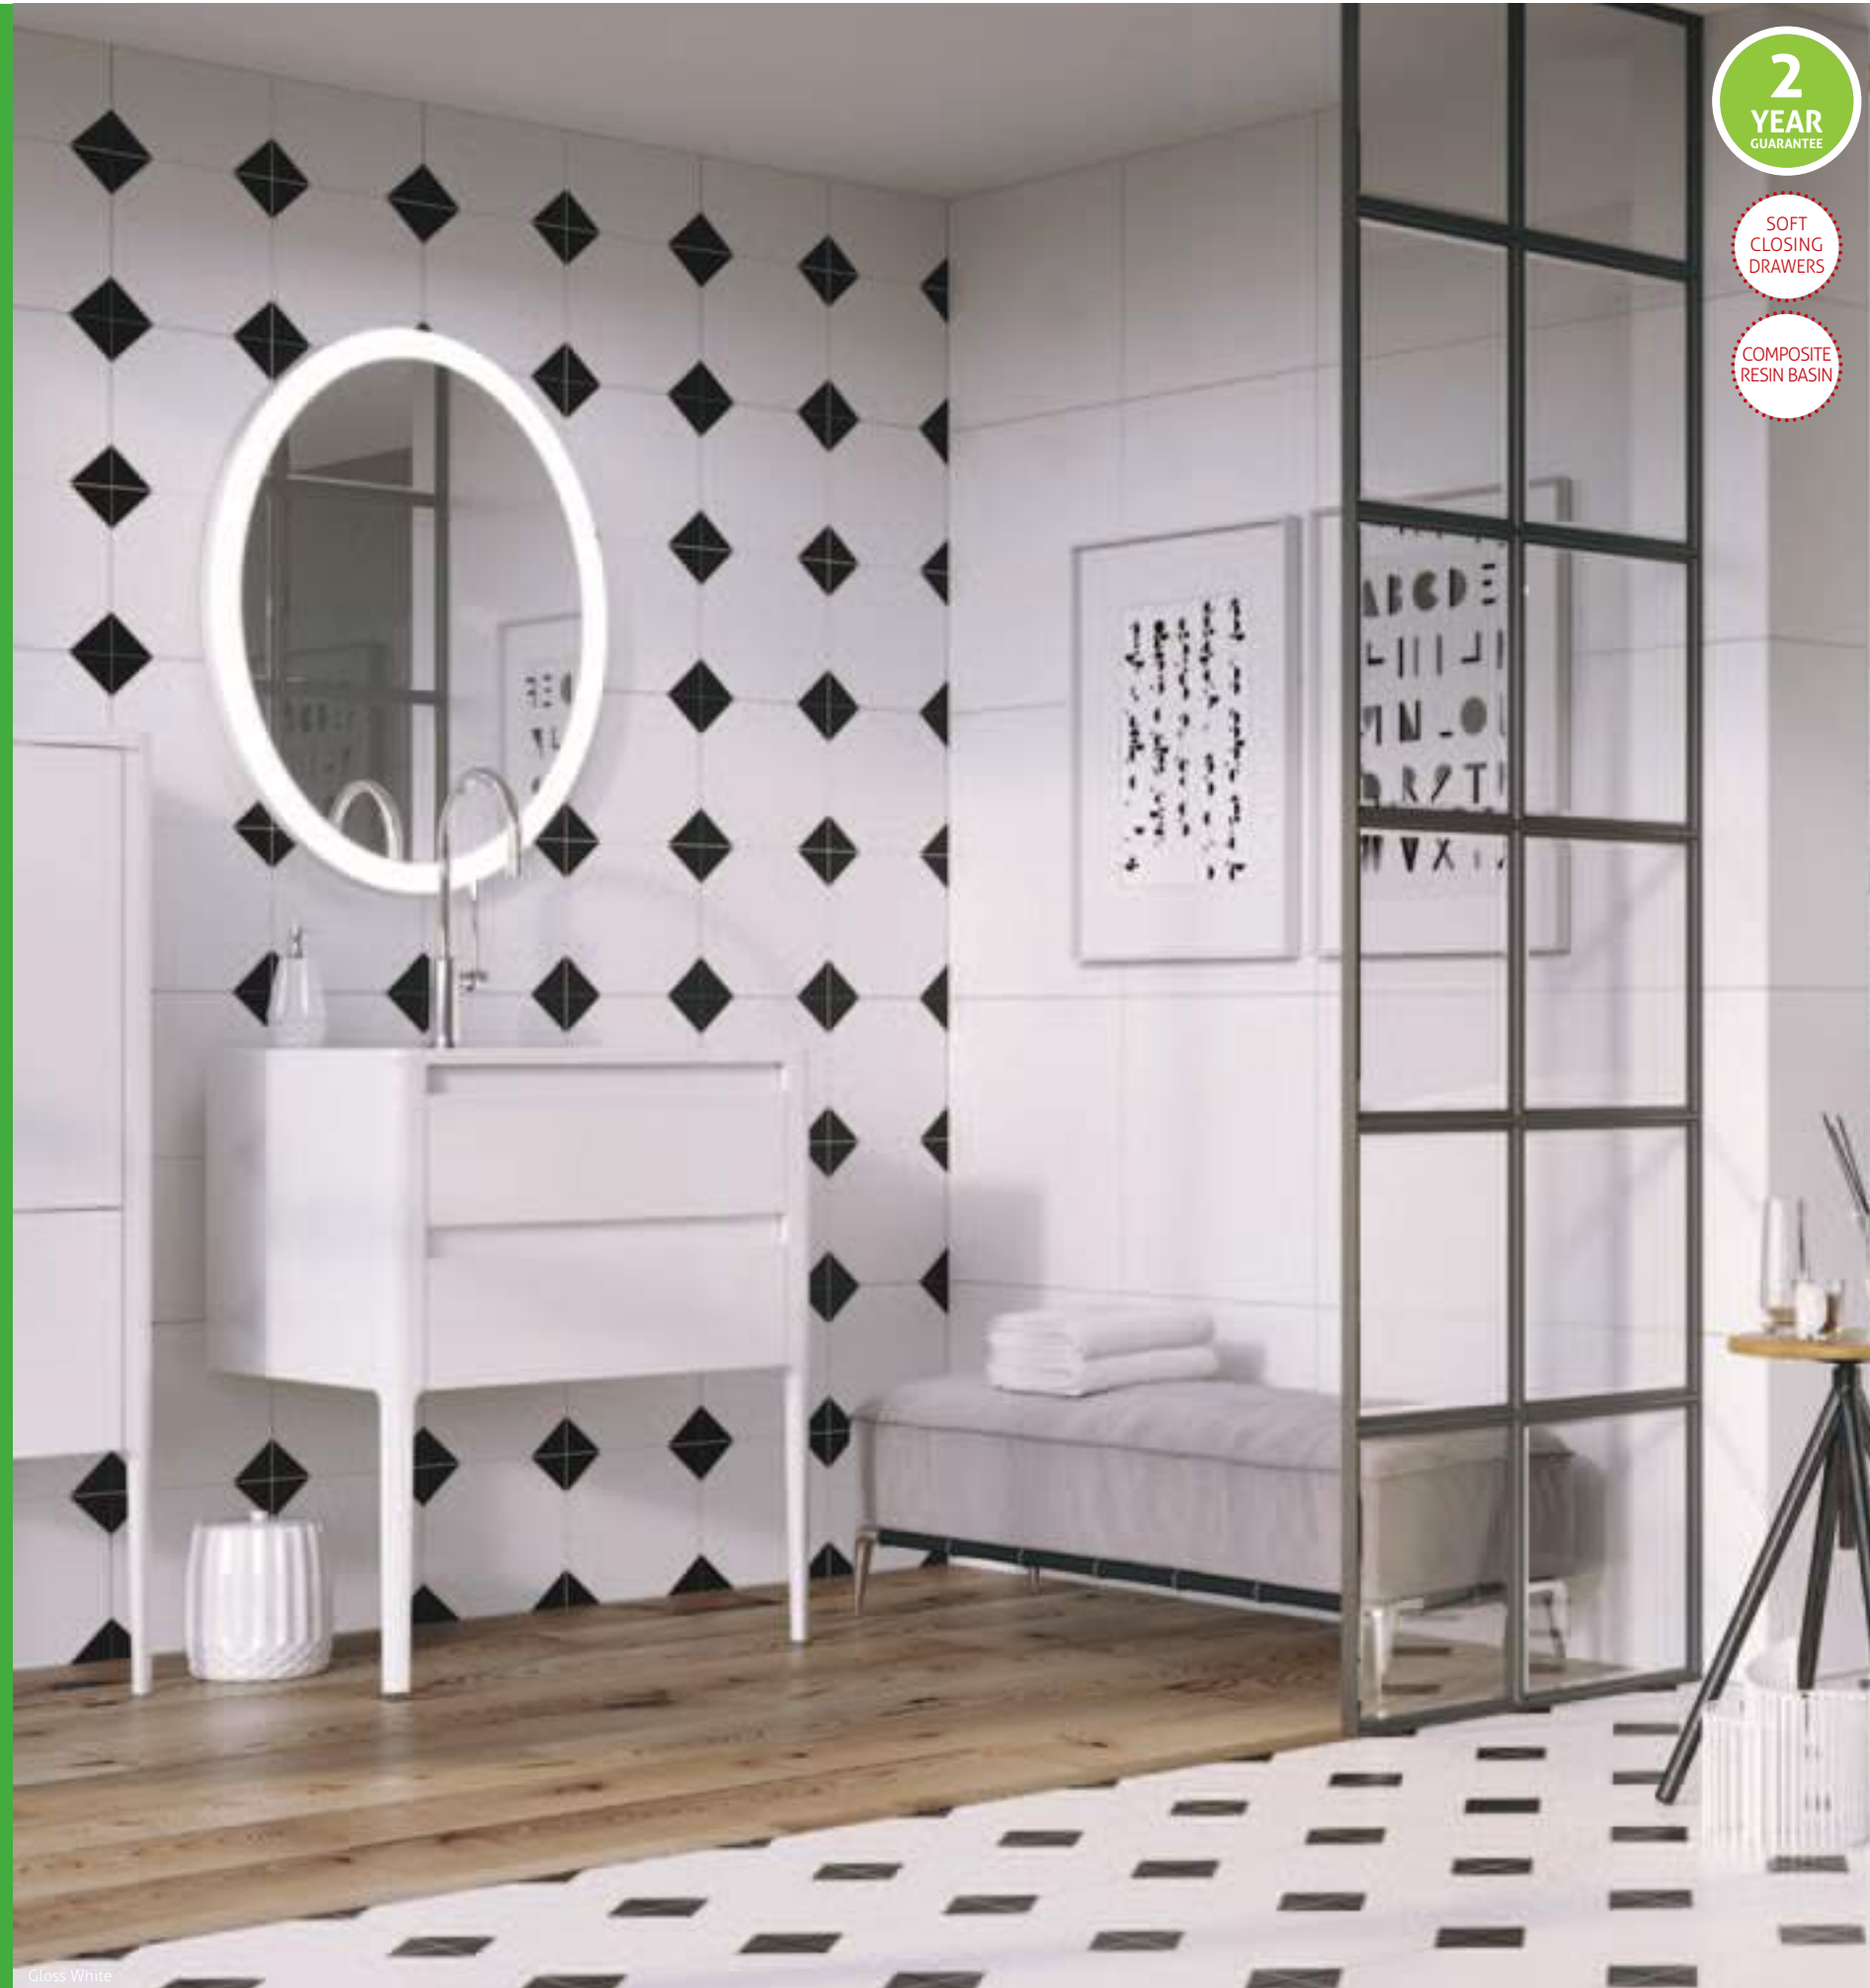

2 YEAR GUARANTEE

PUSH OPEN DRAWERS

SOFT CLOSING DRAWERS

PUSH OPEN DOOR

SOFT CLOSING DOOR

LOW ENERGY LED

TOUCH SWITCH

Slate Grey