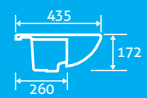

Harlem Semi Recessed Basin

H 172 x W 545 x D 435

- Available with 1 tap hole

82242 **£165**

25

Harlem Rimless Toilet

H 885 x W 350 x D 635

- Including soft closing seat with quick release hinges for easy cleaning
- Anti bacterial glaze
- Eco flush 4.5/3l
- Horizontal outlet as standard
- Can accept side outlet connection
- 'S' trap floor fitting can be used