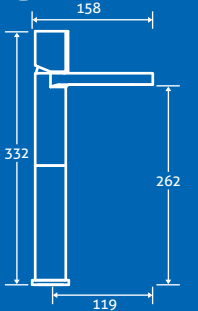

Pascal Chrome Bath Filler

0.5 bar min.

69305 **£228**