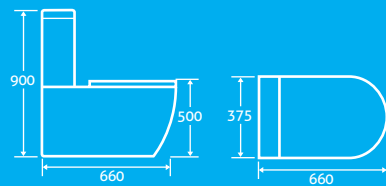

oracle

Oracle Comfort Height Toilet 25

H 900 x W 375 x D 660

- Comfort height, getting on and off is easier
- Eco flush 4.5/3l
- Including soft closing seat with quick release hinges for easy cleaning
- Fully concealed pipes give a neater appearance
- Left or Right hand inlet
- Horizontal outlet only

22430 **£464**

QUICK RELEASE HINGES for easy cleaning