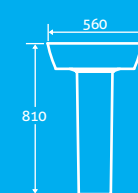

H 810 x W 560 x D 470

- Available with 1 tap hole

17034 **£224**

25

Tokyo Basin & Semi Pedestal

H 390 x W 560 x D 470

- Available with 1 tap hole

17036 **£224**