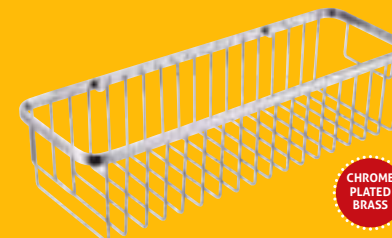

Double Shower Caddy

CHROME
PLATED
BRASS

Large Wire Basket

5

Chrome plated brass.

H 70 x W 350 x D 130

17915 **£71**