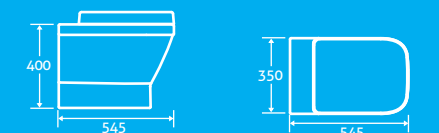

- 25 YEAR GUARANTEE
- SOFT CLOSING SEAT
- QUICK RELEASE HINGES
- ECO FLUSH 4.5/3l
- ANTI BACTERIAL GLAZE

angelica

Angelica Toilet

25

H 805 x W 345 x D 665

- Including soft closing seat with quick release hinges for easy cleaning
- Eco flush 4.5/3l
- Anti bacterial glaze
- Left hand inlet
- Horizontal outlet as standard
- 'S' trap floor fitting can be used

With Wrap Over Seat 15385 **£419**

With Slim Seat 80667 **£435**

- SOFT CLOSING SEAT
- QUICK RELEASE HINGES
- ECO FLUSH 4.5/3l
- ANTI BACTERIAL GLAZE

Angelica Back to Wall Toilet

25

H 400 x W 350 x D 545

- Including soft closing seat with quick release hinges for easy cleaning
- Anti bacterial glaze
- Requires a concealed cistern page 109

With Wrap Over Seat 15386 **£305**

With Slim Seat 80668 **£321**

- SOFT CLOSING SEAT
- QUICK RELEASE HINGES
- ANTI BACTERIAL GLAZE

Angelica Basin & Pedestal

25

H 835 x W 580 x D 455

- Available with 1 tap hole

15384 **£250**

Angelica Basin & Semi Pedestal

25

H 430 x W 580 x D 455

- Available with 1 tap hole

15810 **£250**

Angelica Semi Recessed Basin

25

H 140 x W 580 x D 380

- Available with 1 tap hole

12702 **£145**