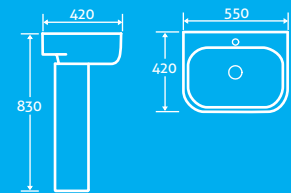

Frazenda Basin & Pedestal 25

H 830 x W 550 x D 420

- Available with 1 tap hole

22433 **£196**

Frazenda Wall Hung Toilet 25

H 370 x W 360 x D 550

- Including soft closing seat with quick release hinges for easy cleaning
- Requires a mounting frame with cistern page 108

21554 **£306**