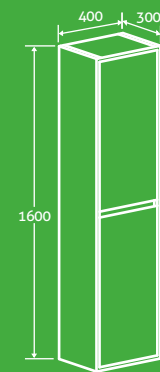

SOFT
CLOSING
DOORS