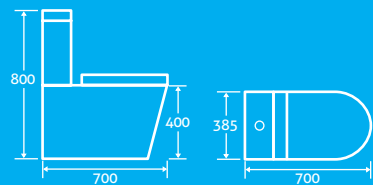

frazenda

Frazenda Toilet 25

H 800 x W 385 x D 700

- Including soft closing seat with quick release hinges for easy cleaning
- Anti bacterial glaze
- Fully concealed pipes give a neater appearance
- Eco flush 4.5/3l
- Right hand inlet
- Horizontal outlet only

15410 **£434**

Frazenda Basin & Pedestal 25

H 830 x W 550 x D 420

- Available with 1 tap hole

22433 **£196**

Frazenda Wall Hung Toilet 25

H 370 x W 360 x D 550

- Including soft closing seat with quick release hinges for easy cleaning
- Requires a mounting frame with cistern page 108

21554 **£306**

Frazenda Back to Wall Toilet 25

H 400 x W 360 x D 590

- Including soft closing seat with quick release hinges for easy cleaning
- Requires a concealed cistern page 109

21552 **£306**