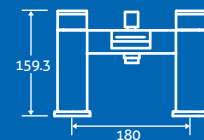

Cascata Wall Mounted Bath Spout