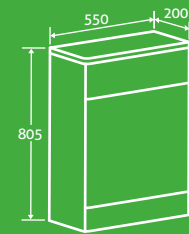

epernay wall hung

Epernay Wall Hung Vanity Unit

2

- Including ceramic basin
- Soft close drawer

H 460 x W 500 x D 460 **£533**

White 20729, Stone Grey 20727, Black 20728

H 460 x W 600 x D 460 **£592**

White 20735, Stone Grey 20733, Black 20734

H 460 x W 800 x D 460 **£631**

White 20748, Stone Grey 20749, Black 20747

Epernay Wall Hung Tall Cabinet

2

- Soft close door
- Universally Handed

H 1200 x W 350 x D 250 **£329**

White 58066, Stone Grey 58065, Black 58064

Epernay WC Unit

2

- Excluding concealed cistern, see page 109 for cisterns
- Toilet not included

H 805 x W 550 x D 200 **£245**

White 58063, Stone Grey 58062, Black 58061

Epernay Mirror

2

H 600 x W 600

£192

White 58072
Stone Grey 58071
Black 58070

Epernay Front Panels

1800/1700

- Bath front panels are supplied 1800mm but can be cut to size

Textured White 58075
Textured Black 58074
Textured Stone Grey 58073 **£219**

Epernay End Panels

800/750/700

- Bath end panels are supplied 800mm but can be cut to size

Textured White 58078
Textured Black 58077
Textured Stone Grey 58076 **£107**

Finishes

2
YEAR
GUARANTEE

SOFT
CLOSING
DRAWERS

SOFT
CLOSING
DOORS

CERAMIC
BASIN

furniture