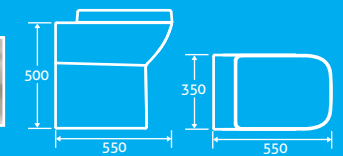

25
YEAR
GUARANTEE

COMFORT
HEIGHT

SOFT
CLOSING
SEAT

QUICK
RELEASE
HINGES

ECO
FLUSH
4.5/3l

ANTI
BACTERIAL
GLAZE

alchemist

Alchemist Comfort Height Toilet 25

H 850 x W 346 x D 620

- Comfort height, getting on and off is easier
- Including soft closing seat with quick release hinges for easy cleaning
- Eco flush 4.5/3l
- Anti bacterial glaze
- Left hand inlet
- Horizontal outlet as standard
- Can accept side outlet connection
- 'S' trap floor fitting can be used

With Wrap Over Seat ¹²⁶⁸⁸ **£393**

With Slim Seat ⁸⁰⁶⁶⁴ **£409**

COMFORT HEIGHT SOFT CLOSING SEAT QUICK RELEASE HINGES ECO FLUSH 4.5/3l ANTI BACTERIAL GLAZE

Alchemist Back to Wall Toilet 25

H 400 x W 350 x D 545

- Including soft closing seat with quick release hinges for easy cleaning
- Anti bacterial glaze
- Requires a concealed cistern page 109

With Wrap Over Seat ¹⁵⁴⁰⁵ **£255**

With Slim Seat ⁸⁰⁶⁶⁵ **£271**

SOFT CLOSING SEAT QUICK RELEASE HINGES ANTI BACTERIAL GLAZE

Alchemist Comfort Height Back to Wall Toilet 25

H 500 x W 350 x D 550

- Comfort height, getting on and off is easier
- Including soft closing seat with quick release hinges for easy cleaning
- Anti bacterial glaze
- Requires a concealed cistern page 109

With Wrap Over Seat ²²⁴³⁴ **£301**

With Slim Seat ⁸⁰⁶⁶⁶ **£317**

COMFORT HEIGHT SOFT CLOSING SEAT QUICK RELEASE HINGES ANTI BACTERIAL GLAZE

Not compatible with wc units

Alchemist Basin 25

H 860/430 x W 530 x D 470

- Available with 1 tap hole

Full Pedestal ¹²⁶⁹¹ **£222**

Semi Pedestal ¹⁵⁸⁰⁹ **£222**

Alchemist Cloakroom Basin & Pedestal 25

H 855 x W 450 x D 380

- Available with 1 tap hole

²⁴⁹¹⁷ **£209**

Alchemist Semi Recessed Basin 25

H 175 x W 500 x D 380

- Available with 1 tap hole

¹²⁶⁹² **£149**