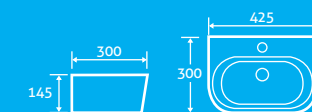

Curve Corner Basin

H 135 x W 370 x D 395
– Tap not included
18195 **£86**