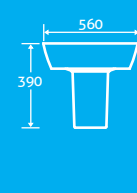

25
YEAR
GUARANTEE

SOFT
CLOSING
SEAT

QUICK
RELEASE
HINGES

ECO
FLUSH
4.5/3l

ANTI
BACTERIAL
GLAZE

25
YEAR
GUARANTEE

SOFT
CLOSING
SEAT

QUICK
RELEASE
HINGES

ECO
FLUSH
4.5/3l

tokyo

Tokyo Toilet

H 770 x W 360 x D 680

- Including soft closing seat with quick release hinges for easy cleaning
- Eco flush 4.5/3l
- Anti bacterial glaze
- Left hand inlet
- Horizontal outlet as standard
- Can accept side outlet connection
- 'S' trap floor fitting can be used

With Wrap Over Seat 17035 **£329**

With Slim Seat 80669 **£345**

25

SOFT CLOSING SEAT
QUICK RELEASE HINGES
ECO FLUSH 4.5/3l
ANTI BACTERIAL GLAZE

QUICK RELEASE HINGES for easy cleaning

Tokyo Basin & Pedestal

H 810 x W 560 x D 470

- Available with 1 tap hole

17034 **£224**

25

Tokyo Basin & Semi Pedestal

H 390 x W 560 x D 470

- Available with 1 tap hole

17036 **£224**

25

eiffel

Eiffel Wall Hung Toilet

H 375 x W 370 x D 550

- Including soft closing seat with quick release hinges for easy cleaning
- Requires a mounting frame with cistern page 108

69881 **£311**

25

SOFT CLOSING SEAT
QUICK RELEASE HINGES

QUICK RELEASE HINGES for easy cleaning

Eiffel Back to Wall Toilet

H 405 x W 360 x D 570

- Including soft closing seat with quick release hinges for easy cleaning
- Requires a concealed cistern page 109

69882 **£311**

25

SOFT CLOSING SEAT
QUICK RELEASE HINGES

QUICK RELEASE HINGES for easy cleaning

Eiffel Semi Recessed Basin

H 180 x W 560 x D 430

- Available with 1 tap hole

69879 **£155**

25