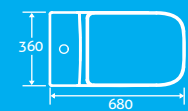

25
YEAR
GUARANTEE

SOFT
CLOSING
SEAT

QUICK
RELEASE
HINGES

ECO
FLUSH
4.5/3l

ANTI
BACTERIAL
GLAZE

25
YEAR
GUARANTEE

SOFT
CLOSING
SEAT

QUICK
RELEASE
HINGES

ECO
FLUSH
4.5/3l

tokyo

Tokyo Toilet

H 770 x W 360 x D 680

- Including soft closing seat with quick release hinges for easy cleaning
- Eco flush 4.5/3l
- Anti bacterial glaze
- Left hand inlet
- Horizontal outlet as standard
- Can accept side outlet connection
- 'S' trap floor fitting can be used

With Wrap Over Seat 17035 **£329**

With Slim Seat 80669 **£345**

25

SOFT CLOSING SEAT
QUICK RELEASE HINGES
ECO FLUSH 4.5/3l
ANTI BACTERIAL GLAZE

QUICK RELEASE HINGES for easy cleaning

Tokyo Basin & Pedestal

H 810 x W 560 x D 470

- Available with 1 tap hole

17034 **£224**

25

Tokyo Basin & Semi Pedestal

H 390 x W 560 x D 470

- Available with 1 tap hole

17036 **£224**

25

eiffel

Eiffel Wall Hung Toilet

H 375 x W 370 x D 550

- Including soft closing seat with quick release hinges for easy cleaning
- Requires a mounting frame with cistern page 108

69881 **£311**

25

SOFT CLOSING SEAT
QUICK RELEASE HINGES

QUICK RELEASE HINGES for easy cleaning

Eiffel Back to Wall Toilet

H 405 x W 360 x D 570

- Including soft closing seat with quick release hinges for easy cleaning
- Requires a concealed cistern page 109

69882 **£311**

25

SOFT CLOSING SEAT
QUICK RELEASE HINGES

QUICK RELEASE HINGES for easy cleaning

Eiffel Semi Recessed Basin

H 180 x W 560 x D 430

- Available with 1 tap hole

69879 **£155**

25