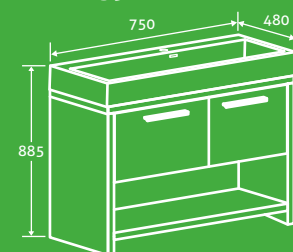

Halo 750 Vanity Unit

H 885 x W 750 x D 480

- Including composite resin basin
- Soft close doors

15659 **£498**