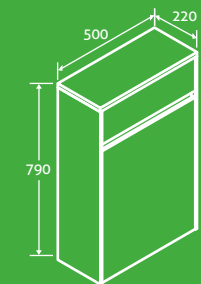

Finishes

For matching bath panels see page 143

furniture