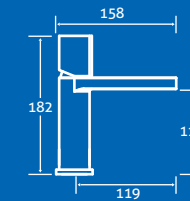

Pascal Chrome Tall Basin Mono

0.3 bar min.

69302 **£217**