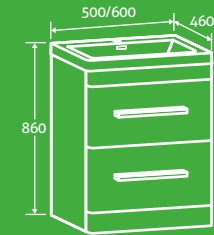

2
YEAR
GUARANTEE

SOFT
CLOSING
DRAWERS

SOFT
CLOSING
DOORS

CERAMIC
BASIN

epernay floor standing

Epernay Floor Standing Vanity Unit 2

- Including ceramic basin
- Soft close drawers

H 860 x W 500 x D 460 **£586**

White 20725, Stone Grey 20726, Black 20724

H 860 x W 600 x D 460 **£672**

White 20732, Stone Grey 20730, Black 20731

SOFT
CLOSING
DRAWER

CERAMIC
BASIN

Epernay Wall Hung Tall Cabinet 2

- Soft close door
- Universally Handed

H 1200 x W 350 x D 250 **£329**

White 58066, Stone Grey 58065, Black 58064

SOFT
CLOSING
DOOR

Epernay WC Unit 2

- Excluding concealed cistern, see page 109 for cisterns
- Toilet not included

H 805 x W 550 x D 200 **£245**

White 58063, Stone Grey 58062, Black 58061

Epernay Mirror 2

H 600 x W 600

£192

White 58072
Stone Grey 58071
Black 58070

Epernay Front Panels 1800/1700

- Bath front panels are supplied 1800mm but can be cut to size

Textured White 58075
Textured Black 58074
Textured Stone Grey 58073 **£219**

Epernay End Panels 800/750/700

- Bath end panels are supplied 800mm but can be cut to size

Textured White 58078
Textured Black 58077
Textured Stone Grey 58076 **£107**

Finishes