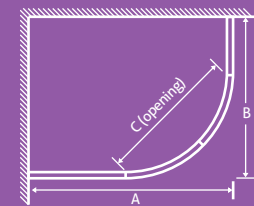

A min	A max	B min	B max	C
800 x 800	765	785	765	785	535
900 x 760	865	885	725	745	505
900 x 900	865	885	865	885	535
1000 x 800	965	985	765	785	535
1000 x 900	965	985	865	885	535
1100 x 760	1065	1085	725	745	505
1200 x 800	1165	1085	765	785	535
1200 x 900	1165	1085	865	885	535
1300 x 760	1265	1285	725	745	505
1400 x 800	1365	1385	765	785	535

For Shower Trays see pages 46-53