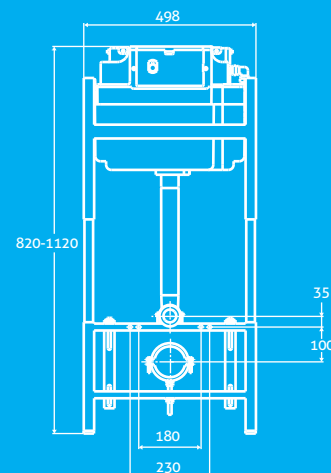

Maximum Height