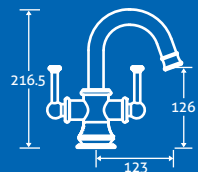

Fulcrum Bath Filler