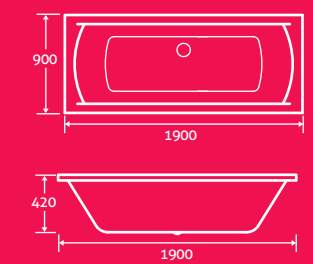

introducing...

super-strong **ACRYLIC**

super-strong ACRYLIC has many benefits over standard acrylic. Made using the latest materials and techniques it produces a bath that is as strong as cast iron but is warmer to the touch and retains heat longer than a standard bath.

Smooth high gloss acrylic is solid in colour so it won't rub off or fade.

Fully encapsulated high strength baseboard.

A special mix of polyester resin seals in the baseboard, increasing rigidity and acting as a thermal layer so the water stays warmer longer.

Most of our acrylic baths are available with super-strong ACRYLIC. The extra strength of our super-strong ACRYLIC makes it ideal for use in a shower bath where the weight is concentrated at one end, this puts extra strain on the structure of the bath but with super-strong ACRYLIC the bath remains strong and rigid.

double ended acrylic baths

super-strong **ACRYLIC**

baths

Eros Acrylic Bath

25

– Available left and right hand, right hand shown

super-strong Acrylic
1650 x 725 LH 18781, RH 18782 **£479**

Add a Revive whirlpool system from **£620**, see page 133

Acrylic curved bath panel
18783 **£174**

Othello Acrylic Bath

25

super-strong Acrylic

1700 x 700 18778 **£479**
1700 x 750 12555 **£479**
1800 x 800 12557 **£533**

Standard Acrylic

1700 x 750 12554 **£385**
1800 x 800 12556 **£425**

Add a Revive whirlpool system from **£620**, see page 133

Domino Acrylic Bath

25

super-strong Acrylic

1900 x 900 22726 **£623**

Add a Revive whirlpool system from **£620**, see page 133

Meera Acrylic Bath

25

super-strong Acrylic

1700 x 700 59589 **£479**
1700 x 750 59590 **£554**
1800 x 800 69658 **£588**

Add a Revive whirlpool system from **£620**, see page 133

Tywin Acrylic Bath

25

super-strong Acrylic

1700 x 700 59591 **£479**
1700 x 750 59592 **£540**
1800 x 800 59593 **£648**
1800 x 900 59594 **£737**

Add a Revive whirlpool system from **£620**, see page 133