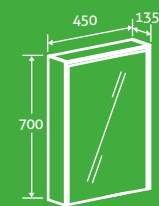

LOW
ENERGY
LED

INFRA RED
SENSOR

SOFT
CLOSING
DOORS

*PLEASE NOTE: All sensors must be a minimum of 150mm away from any surface, including side walls, LED lights are cool white 6400k.

Willow Wall Hung Tall Cabinet 2

- Soft close doors
- Universally handed

H 1600 x W 400 x D 300 **£449**

Matt White 58767, French Grey 58768