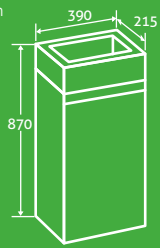

pearl

Pearl Floor Standing Cloakroom Vanity Unit

2

H 870 x W 390 x D 215
– Including composite resin basin
– Soft close door

Gloss White 15448 **£263**
Dark Oak 15447

Gloss White