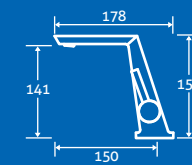

Zane Chrome Wall Mounted Bath Filler 3
0.5 bar min.
82038 **£175**

catania

taps

Catania Basin Mono

0.3 bar min.
– Including click clack waste
69307 **£197**

Catania Wall Mounted Basin Mixer

0.3 bar min.
69308 **£227**