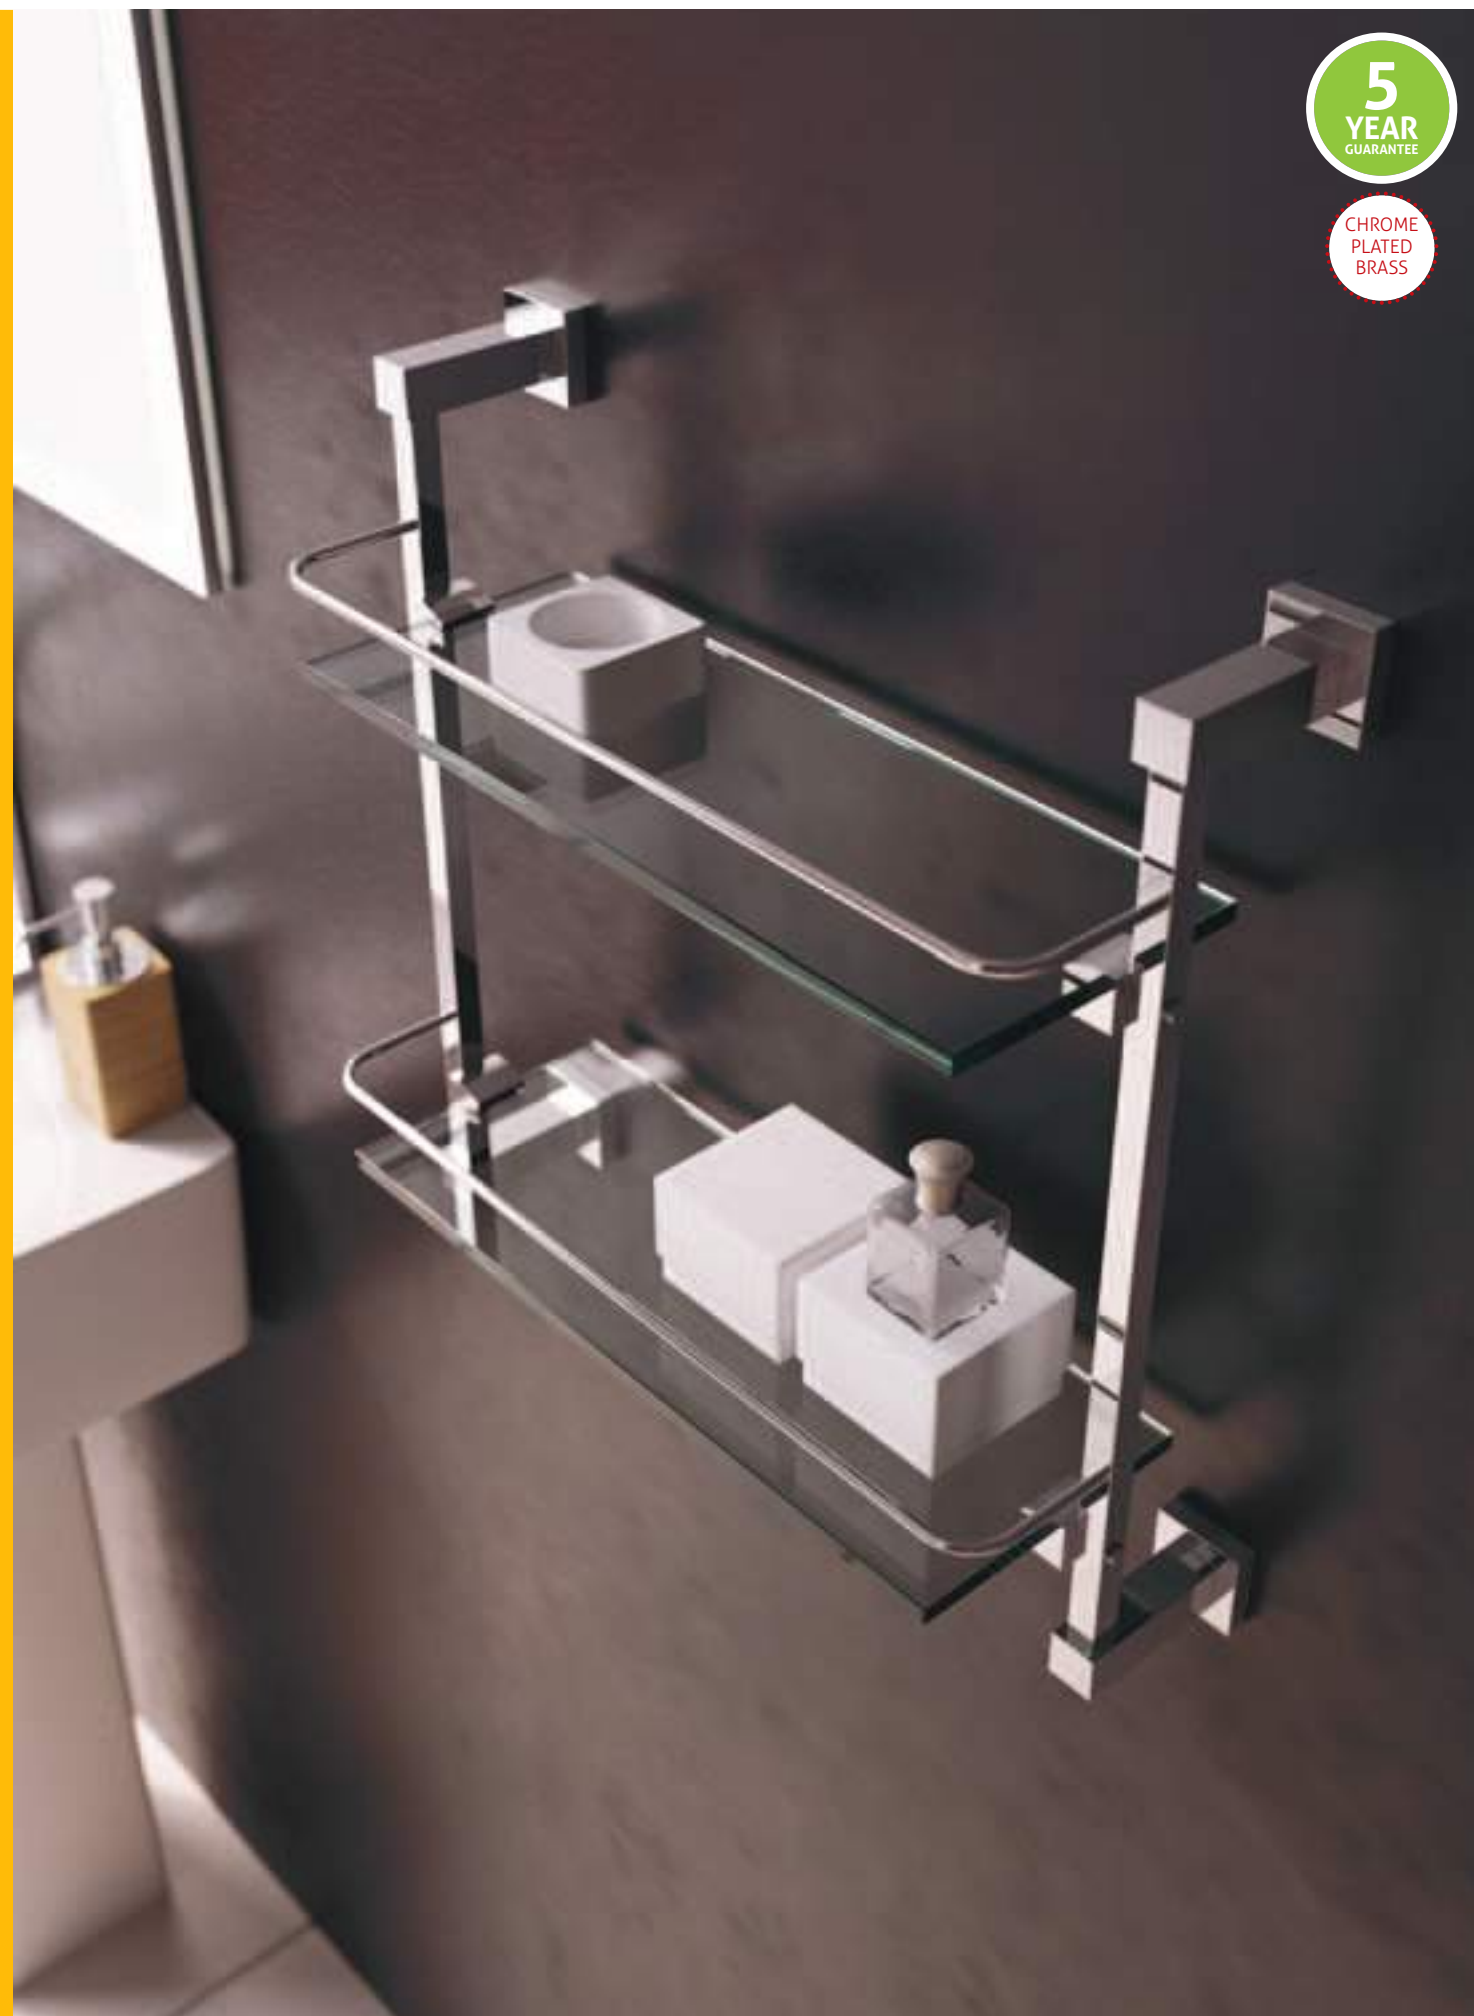

Quadro Towel Ring 5
Chrome plated brass.

12883 **£39**

CHROME PLATED BRASS

Quadro 600mm Towel Shelf 5
Chrome plated brass.

12894 **£111**

5 YEAR GUARANTEE

CHROME PLATED BRASS

accessories