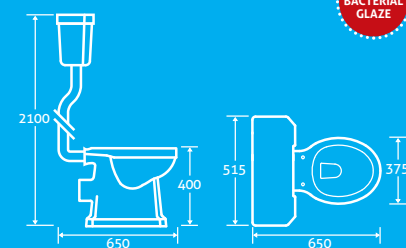

countess

Countess High Level Toilet 25

H 2100 x W 515 x D 650
 - Including lever, fittings and pipe pack
 - Excluding seat
 - Anti bacterial glaze

82399 **£491**

Countess Back to Wall Toilet 25

H 410 x W 385 x D 520
 - Excluding seat
 - Requires a concealed cistern page 109