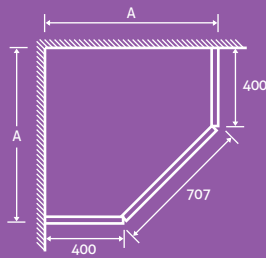

penta

Penta Frameless Pivot Shower Door

10

8mm toughened glass, height 2000mm

- Aluminium profile
- Solid brass handle & hinges
- Easy clean glass
- Universally handed

900 X 900 17976 **£649**

- 8mm TOUGHENED GLASS
- ALUMINIUM PROFILE
- EASY CLEAN GLASS
- SLEEK FRAMELESS DESIGN
- BRASS HANDLE & HINGES

EASY CLEAN GLASS
A special protective coating makes water run off the glass quicker this minimises deposits left behind which makes the glass much easier to clean. This special coating is guaranteed for five years.

	A min	A max
900 x 900	865	900