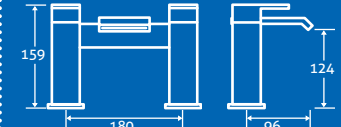

Cuba Bath Shower Mixer 3

0.5 bar min.
– Including handset, hose and bracket.

14931 **£261**

taps

valens

Valens Basin Mono 3
0.3 bar min.
– Including click clack waste
14936 **£169**

Valens Tall Basin Mono 3
0.3 bar min.
14939 **£196**