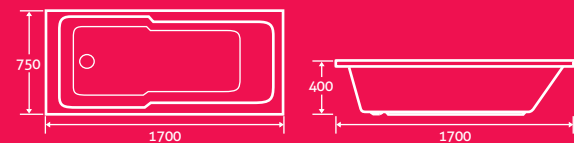

25

super-strong Acrylic

- 1700 x 750 59595 **£609**

Standard Acrylic

- 1700 x 750 59596 **£435**

Add a Revive whirlpool system from **£620**, see page 133

Apollo Acrylic Bath

25