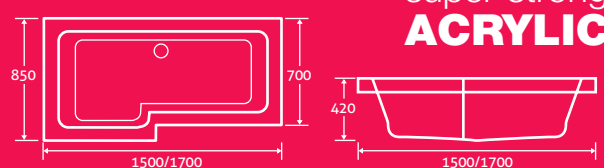

super-strong
ACRYLIC

alderney

Alderney Acrylic Shower Bath with Screen

25

1700 x 850/700

– Including front panel and screen
– Available left and right hand, left hand shown

Standard Acrylic LH 12506, RH 12507 **£646**

super-strong ACRYLIC LH 12508, RH 12509 **£750**

Add a Revive whirlpool system from **£620**, see page 133*

Acrylic White End Panel 12525 **£88**