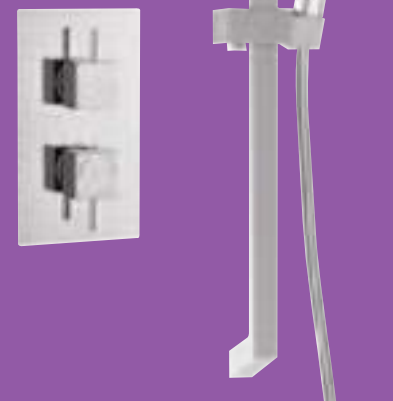

Vogue Shower Pack 4

3

Including: Vogue Single Outlet Thermostatic Concealed Valve with Square Handwheels, Nimes Square Slide Rail Kit and Wall Outlet, 0.5 bar min.

15379 **£399**