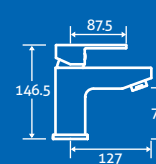

12783 **£95**

Otho Bath Shower Mixer

0.5 bar min.
– Including handset, hose and bracket

12782 **£104**

nero

Nero Basin Mono

0.2 bar min.
– Including click clack waste

12778 **£118**