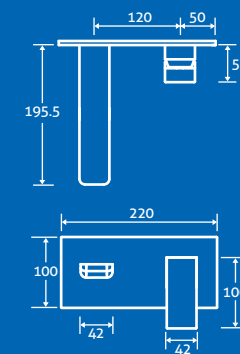

Zane Black Wall Mounted Basin Mono 3

0.5 bar min.

82037 **£149**