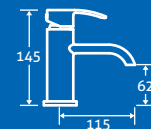

0.5 bar min.
– Including handset, hose and bracket.

34206 **£207**

hera

Hera Basin Mono 

0.3 bar min.
– Including click clack waste

34207 **£97**

Hera Bath Filler 

0.5 bar min.