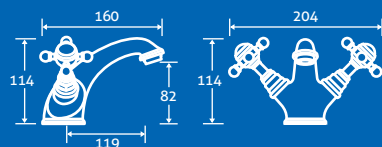

Greenwich Basin Mono 3
0.2 bar min.
– Including pop up waste
22525 **£134**

Greenwich Basin Taps 3
0.2 bar min.
22524 **£110**