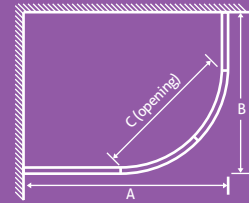

A min	A max	B min	B max	C
800 x 800	765	780	765	780	370
900 x 900	865	880	865	880	500
1000 x 800	965	980	765	780	450
1200 x 800	1165	1180	765	780	450
1200 x 900	1165	1180	865	880	500

For Shower Trays see pages 46-53