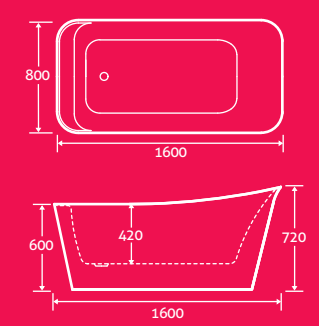

25
YEAR
GUARANTEE

tyrell

Tyrell Freestanding Acrylic Bath

25

- Suitable for deck mounted taps
- Double skin acrylic
- Including chrome waste

1600 x 800 77916 **£1529**