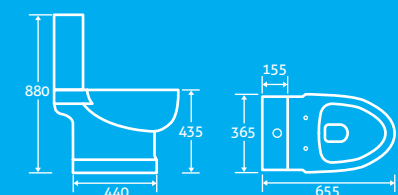

luxor

Luxor Toilet

H 820 x W 370 x D 650

- Including soft closing seat
- Left or Right hand inlet
- Horizontal outlet as standard
- Can accept side outlet connection
- 'S' trap floor fitting can be used
- Eco flush 4.5/3l

22437 **£371**

zodiac

Zodiac Rimless Toilet

H 865 x W 385 x D 650

- Including soft closing seat with quick release hinges for easy cleaning
- Left or Right hand inlet
- Horizontal outlet as standard
- 'S' trap floor fitting can be used
- Eco flush 4.5/3l

69452 **£498**

Zodiac Rimless Back to Wall Toilet

H 410 x W 355 x D 540

- Including soft closing seat with quick release hinges for easy cleaning
- Requires a concealed cistern page 109

69360 **£363**

surrey

Surrey Toilet

H 880 x W 365 x D 655

- Including soft closing seat
- Anti bacterial glaze
- Dual flush 6/3l
- Right hand inlet
- Horizontal outlet as standard
- Can accept side outlet connection
- 'S' trap floor fitting can be used

15411 **£380**