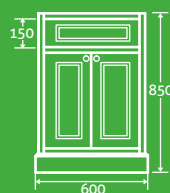

Matt White

Cromwell 900 Floor Standing Vanity Unit

H 850 x W 900 x D 500

– Including marble top & ceramic basin
– Soft close doors
– Available right and left hand, left hand shown

Matt White LH 80595, RH 80593
Matt Light Grey LH 80596, RH 80594

£1046