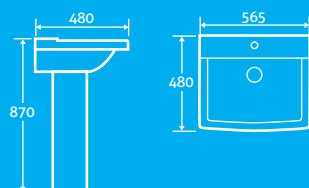

SOFT CLOSING SEAT
ECO FLUSH 4.5/3l
QUICK RELEASE HINGES
ANTI BACTERIAL GLAZE
25 YEAR GUARANTEE

ceramics