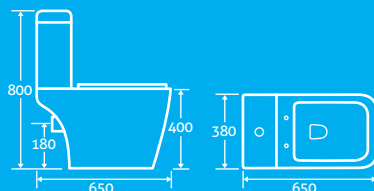

Warwick Back to Wall Toilet

H 410 x W 355 x D 500

- Including soft closing seat with quick release hinges for easy cleaning
- Anti bacterial glaze
- Requires a concealed cistern page 109

82160 **£330**