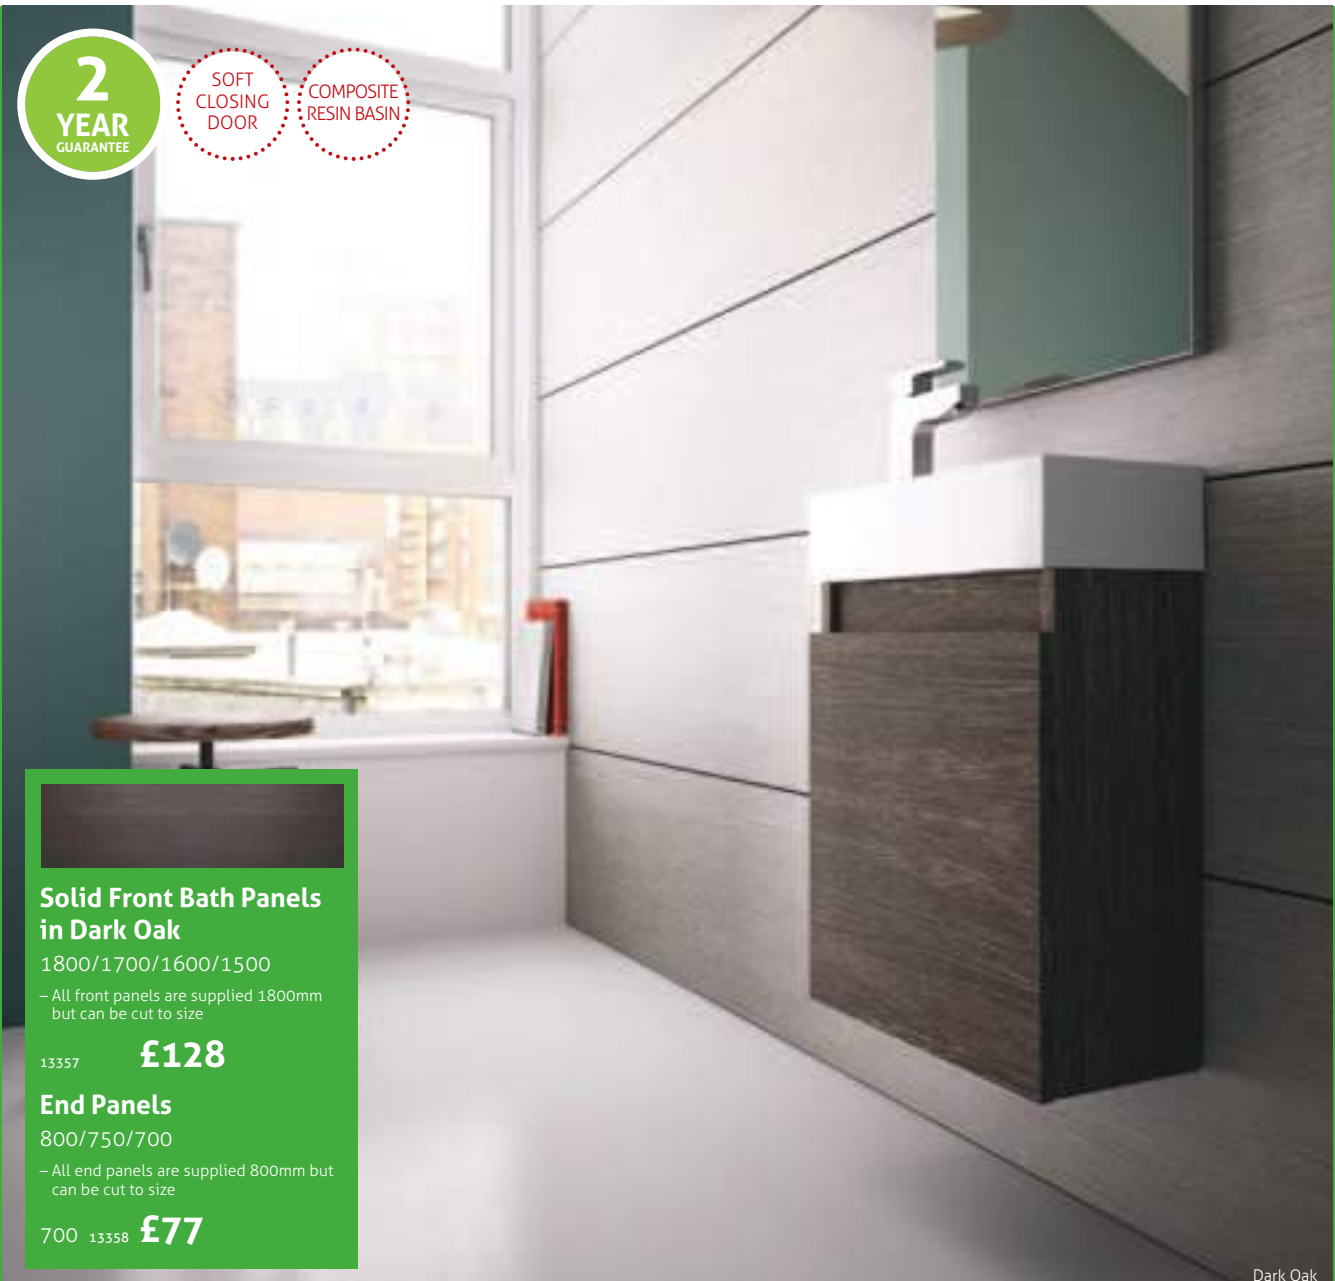

2
YEAR
GUARANTEE

SOFT
CLOSING
DOOR

COMPOSITE
RESIN BASIN

Solid Front Bath Panels in Dark Oak
1800/1700/1600/1500
– All front panels are supplied 1800mm but can be cut to size

13357 **£128**

End Panels
800/750/700
– All end panels are supplied 800mm but can be cut to size

700 13358 **£77**

Dark Oak

furniture

pearl

Pearl Floor Standing Cloakroom Vanity Unit

2

H 870 x W 390 x D 215
– Including composite resin basin
– Soft close door

Gloss White 15448 **£263**
Dark Oak 15447

SOFT
CLOSING
DOOR

COMPOSITE
RESIN BASIN

Finishes

For Gloss White Bath Panels see page 142

quadro

Quadro Floor Standing Cloakroom Vanity Unit

2

H 860 x W 510 x D 255
– Including ceramic basin
– Soft close door

20515 **£241**

SOFT
CLOSING
DOOR

CERAMIC
BASIN

Finish

For Gloss White Bath Panels see page 142

minimo

Minimo Wall Hung Cloakroom Vanity Unit

2

H 630 x W 390 x D 215
– Including composite resin basin
– Soft close door

Gloss White 15446 **£231**
Dark Oak 15445

SOFT
CLOSING
DOOR

COMPOSITE
RESIN BASIN

Finishes

For Gloss White Bath Panels see page 142

Halo WC Unit

2

H 860 x W 555 x D 300

– Excluding concealed cistern, see page 109 for cisterns
– Toilet not included
– Designed to match Pearl & Minimo furniture

13360 **£249**

Finish