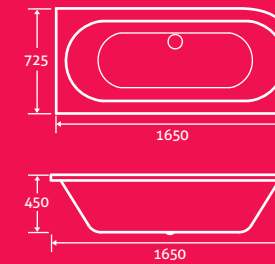

Acrylic curved bath panel
18783 **£174**

Othello Acrylic Bath

25

super-strong Acrylic

1700 x 700 18778 **£479**
1700 x 750 12555 **£479**
1800 x 800 12557 **£533**

Standard Acrylic

1700 x 750 12554 **£385**
1800 x 800 12556 **£425**