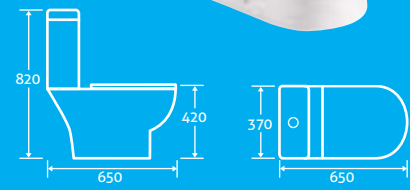

luxor

Luxor Toilet

H 820 x W 370 x D 650

- Including soft closing seat
- Left or Right hand inlet
- Horizontal outlet as standard
- Can accept side outlet connection
- 'S' trap floor fitting can be used
- Eco flush 4.5/3l

22437 **£371**