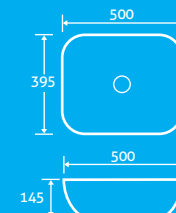

**Athena
Countertop Basin**

H 135 x W 440 x D 440
– No overflow (requires free running waste)
63796 **£108**