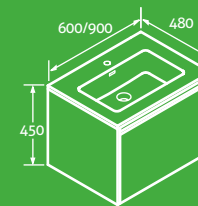

SOFT
CLOSING
DRAWERS

COMPOSITE
RESIN BASIN

Orion Wall Hung Tall Cabinet 2

- Soft close doors
- Universally handed

H 1700 x W 400 x D 350 **£379**
Concrete 82137, Metallic 82138

SOFT
CLOSING
DOORS