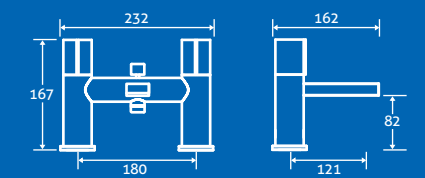

0.5 bar min.
- Including handset, hose & bracket

69303 **£331**

Pascal Chrome Bath Shower Mixer

0.5 bar min.
- Including handset, hose and bracket

69304 **£311**

zane black

Zane Black Basin Mono 3

0.3 bar min.
- Including waste