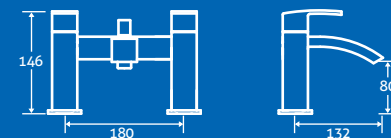

3
YEAR
GUARANTEE

3
YEAR
GUARANTEE

taps

sansa

Sansa Basin Mono **3**
0.3 bar min.
– Including click clack waste
34213 **£116**

Sansa Tall Basin Mono **3**
0.3 bar min.
34216 **£159**

Sansa Bath Filler **3**
0.5 bar min.
34214 **£188**

Sansa Bath Shower Mixer **3**
0.5 bar min.
– Including handset, hose and bracket.
34215 **£212**

martell

Martell Basin Mono **3**
0.3 bar min.
– Including click clack waste
34210 **£103**

Martell Bath Filler **3**
0.5 bar min.
34211 **£152**

Martell Bath Shower Mixer **3**
0.5 bar min.
– Including handset, hose and bracket.
34212 **£180**