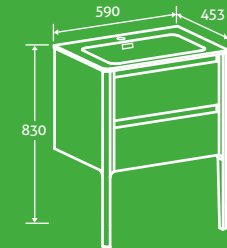

Slate Grey

COMPOSITE
RESIN BASIN

SOFT
CLOSING
DRAWERS

Stark 790 Floor Standing Vanity Unit with Basin

2

- Including composite resin basin
- Soft close drawers

H 830 x W 790 x D 453 **£606**

Gloss White 69462, French Grey 80634, Slate Grey 80635