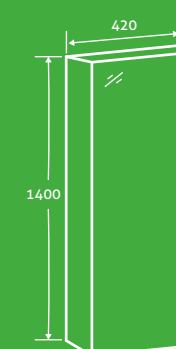

ALUMINIUM

SOFT
CLOSING
DOOR