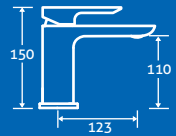

Zane Chrome Tall Basin Mono 3
0.3 bar min.
69910 **£218**