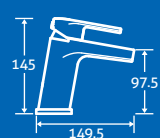

martell

Martell Basin Mono **3**
0.3 bar min.
– Including click clack waste
34210 **£103**

Martell Bath Filler **3**
0.5 bar min.
34211 **£152**

Martell Bath Shower Mixer **3**
0.5 bar min.
– Including handset, hose and bracket.
34212 **£180**