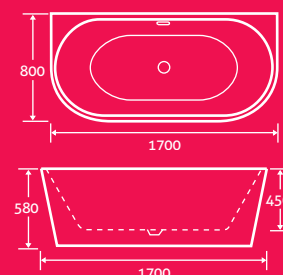

1500 x 740 14951 **£1573**
1730 x 780 14950 **£1706**

eva

Eva Freestanding Acrylic Bath

25

- Back to wall design
- Double skin acrylic
- Including waste

1700 x 800 69331 **£1279**

BACK TO WALL DESIGN

nova