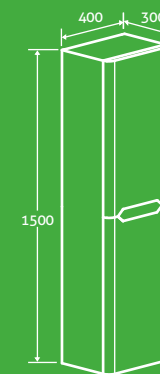

Eclipse Wall Hung Tall Cabinet

2

- Soft close doors
- Universally handed

H 1500 x W 400 x D 300 **£499**
Matt White 80422, Charcoal 80431

Charcoal