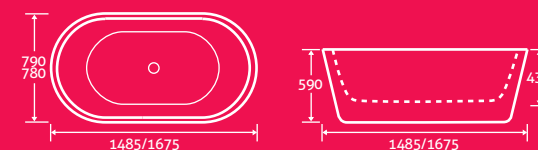

Nova Freestanding Acrylic Bath

25

- Double skin acrylic
- Including waste

1485 x 790 21731 **£1158**
1675 x 780 21732 **£1219**

25
YEAR
GUARANTEE

baths