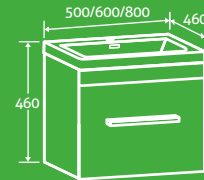

epernay wall hung

Epernay Wall Hung Vanity Unit

2

- Including ceramic basin
- Soft close drawer

H 460 x W 500 x D 460 **£533**

White 20729, Stone Grey 20727, Black 20728

H 460 x W 600 x D 460 **£592**

White 20735, Stone Grey 20733, Black 20734

H 460 x W 800 x D 460 **£631**

White 20748, Stone Grey 20749, Black 20747

Epernay Wall Hung Tall Cabinet

2

- Soft close door
- Universally Handed

H 1200 x W 350 x D 250 **£329**

White 58066, Stone Grey 58065, Black 58064

Epernay WC Unit

2

- Excluding concealed cistern, see page 109 for cisterns
- Toilet not included

H 805 x W 550 x D 200 **£245**

White 58063, Stone Grey 58062, Black 58061

Epernay Mirror

2

H 600 x W 600

£192

White 58072
Stone Grey 58071
Black 58070

Epernay Front Panels

1800/1700

- Bath front panels are supplied 1800mm but can be cut to size

Textured White 58075
Textured Black 58074
Textured Stone Grey 58073 **£219**

Epernay End Panels

800/750/700

- Bath end panels are supplied 800mm but can be cut to size

Textured White 58078
Textured Black 58077
Textured Stone Grey 58076 **£107**

Finishes

2
YEAR
GUARANTEE

SOFT
CLOSING
DRAWERS

SOFT
CLOSING
DOORS

CERAMIC
BASIN

furniture