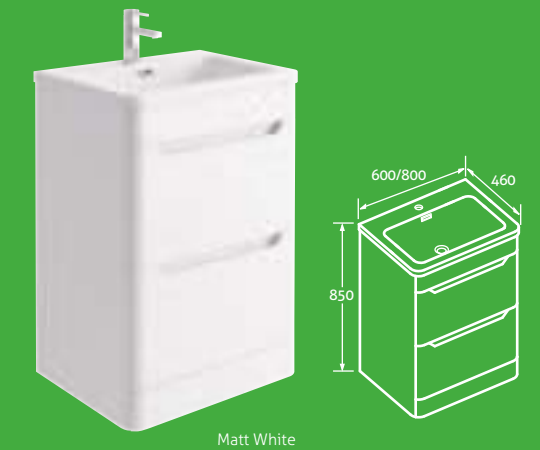

- Including composite resin basin
- Soft close drawers

H 850 x W 600 x D 460 **£570**
Matt White 80622, Charcoal 80623

H 850 x W 800 x D 460 **£703**
Matt White 80624, Charcoal 80625

H 850 x W 1200 x D 460 **£1008**
Matt White 80626, Charcoal 80627