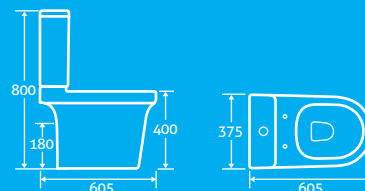

Stella Back to Wall Toilet

H 410 x W 370 x D 585

- Including soft closing seat with quick release hinges for easy cleaning
- Anti bacterial glaze
- Requires a concealed cistern page 109

82146 **£280**