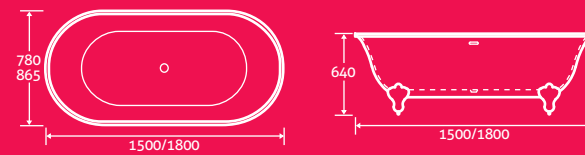

- Double skin acrylic
- On chrome feet
- Including waste

1500 x 780 69454 **£1081**
 1800 x 865 69455 **£1108**

medford

Medford Freestanding Acrylic Bath

25

- Double skin acrylic
- On chrome feet

1780 x 800 15457 **£720**
 Waste 12618 **£47**