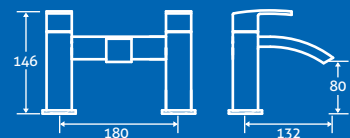

Sansa Bath Shower Mixer **3**
0.5 bar min.
– Including handset, hose and bracket.
34215 **£212**