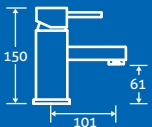

12780 **£216**

quadro

Quadro Mini Basin Mono 3

0.3 bar min.
– Including click clack waste

15602 **£75**

Quadro Basin Mono 3

0.3 bar min.
– Including click clack waste

15601 **£104**