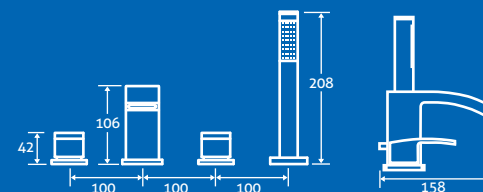

Titus Deck Mounted 4 Hole Bath Shower Mixer
0.5 bar min.
– Including handset, hose & bracket
69905 **£254**

Titus Bath Shower Mixer
0.5 bar min.
– Including handset, hose and bracket.
14935 **£205**

Nero Floor Standing Bath Shower Mixer