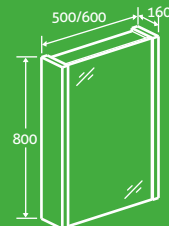

tranquility

Tranquility Wall Hung Vanity Unit

2

- Excluding basin, can be used with any counter top basin
- Soft close drawers

H 500 x W 600 x D 500 **£615**

Light Sawn Oak 34275, Gloss White 34276

H 500 x W 750 x D 500 **£723**

Light Sawn Oak 34277, Gloss White 34278

SOFT CLOSING DRAWERS

Tranquility Basin

2

- Composite resin basin
- No overflow (requires free running waste page 107)

H 97x W 540 x D 400 34274 **£195**

COMPOSITE RESIN BASIN

Tranquility Wall Hung Tall Cabinet

2

- Soft close doors
- Universally handed

H 1600 x W 400 x D 350 **£408**

Light Sawn Oak 34279

SOFT CLOSING DOORS

Tranquility Single Mirror Wall Cabinet

2

- Soft close door

H 800 x W 500 x D 160 **£216**

Light Sawn Oak 34252

H 800 x W 600 x D 160 **£239**

Light Sawn Oak 34253

SOFT CLOSING DOOR

Tranquility Double Mirror Wall Cabinet

2

- Soft close doors

H 800 x W 750 x D 160 **£260**

Light Sawn Oak 34257

SOFT CLOSING DOORS

Finishes

For matching bath panels see page 143

*Light Sawn Oak is different to Sawn Oak