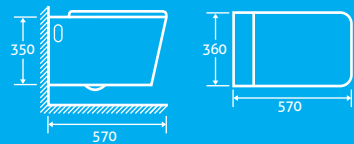

Epernay Back to Wall Toilet 25

H 410 x W 360 x D 570

- Including soft closing seat with quick release hinges for easy cleaning
- Requires a concealed cistern page 109

12712 **£306**