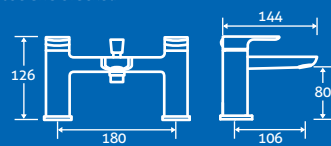

Zane Chrome Bath Shower Mixer 3
0.5 bar min.
- Including handset, hose and bracket.
69909 **£240**