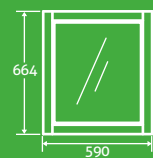

Matt White

Cromwell 880 Mirrored Wall Cabinet

H 700 x W 880 x D 140

– Soft close door
– Available right and left hand, left hand shown

Matt White LH 77903, RH 77898
Matt Light Grey LH 77904, RH 77899

£413