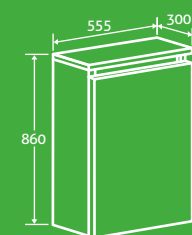

12653 **£354**

SOFT CLOSING DOOR

Halo WC Unit

H 860 x W 555 x D 300

- Excluding concealed cistern, see page 109 for cisterns
- Toilet not included
- Designed to match Halo furniture

13360 **£249**

Finish

Dark Oak