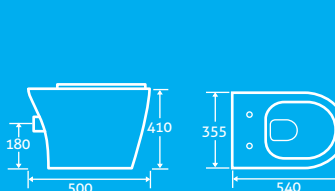

Cosmo Rimless Toilet

H 770 x W 355 x D 665

- Including soft closing seat with quick release hinges for easy cleaning
- Anti bacterial glaze
- Eco flush 4.5/3l
- Horizontal outlet as standard
- Can accept side outlet connection
- 'S' trap floor fitting can be used

82398 **£375**

Hydra Rimless Toilet

H 770 x W 355 x D 665

- Including soft closing seat with quick release hinges for easy cleaning
- Anti bacterial glaze
- Eco flush 4.5/3l
- Horizontal outlet as standard
- Can accept side outlet connection
- 'S' trap floor fitting can be used

82403 **£375**

Gosford Toilet

H 780 x W 370 x D 650

- Including soft closing seat with quick release hinges for easy cleaning
- Anti bacterial glaze
- Eco flush 4.5/3l
- Horizontal outlet as standard
- Can accept side outlet connection
- 'S' trap floor fitting can be used

82401 **£386**

Warwick Toilet

H 800 x W 380 x D 650

- Including soft closing seat with quick release hinges for easy cleaning
- Anti bacterial glaze
- Eco flush 4.5/3l
- Horizontal outlet as standard
- Can accept side outlet connection
- 'S' trap floor fitting can be used

82405 **£390**

Warwick Back to Wall Toilet

H 410 x W 355 x D 500

- Including soft closing seat with quick release hinges for easy cleaning
- Anti bacterial glaze
- Requires a concealed cistern page 109

82160 **£330**

Stella Toilet

H 800 x W 375 x D 605

- Including soft closing seat with quick release hinges for easy cleaning
- Anti bacterial glaze
- Eco flush 4.5/3l
- Horizontal outlet as standard
- 'S' trap floor fitting can be used

82404 **£397**

Stella Back to Wall Toilet

H 410 x W 370 x D 585

- Including soft closing seat with quick release hinges for easy cleaning
- Anti bacterial glaze
- Requires a concealed cistern page 109

82146 **£280**

25
YEAR
GUARANTEE

SOFT
CLOSING
SEAT

ECO
FLUSH
4.5/3l

ANTI
BACTERIAL
GLAZE

ceramics