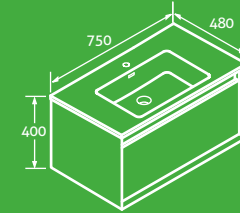

- Including composite resin basin
- Soft close drawers

White Basin
H 400 x W 750 x D 480 69447 **£602**

SOFT
CLOSING
DRAWERS

COMPOSITE
RESIN BASIN

Soxy Wall Hung Tall Cabinet **2**

- Soft close doors
- Universally handed