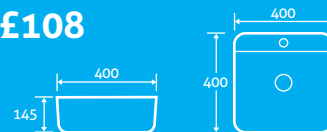

Zeus Countertop Basin

H 140 x W 500 x D 395
– No overflow (requires free running waste)
– Tap not included
63791 **£124**