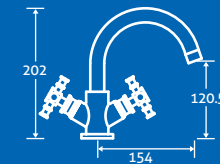

Fulcrum Bath Shower Mixer

0.3 bar min.
– Including handset, hose and bracket.

12770 **£263**

kensington

Kensington Basin Mono

0.2 bar min.
– Including click clack waste

12774 **£106**

Kensington Basin Taps