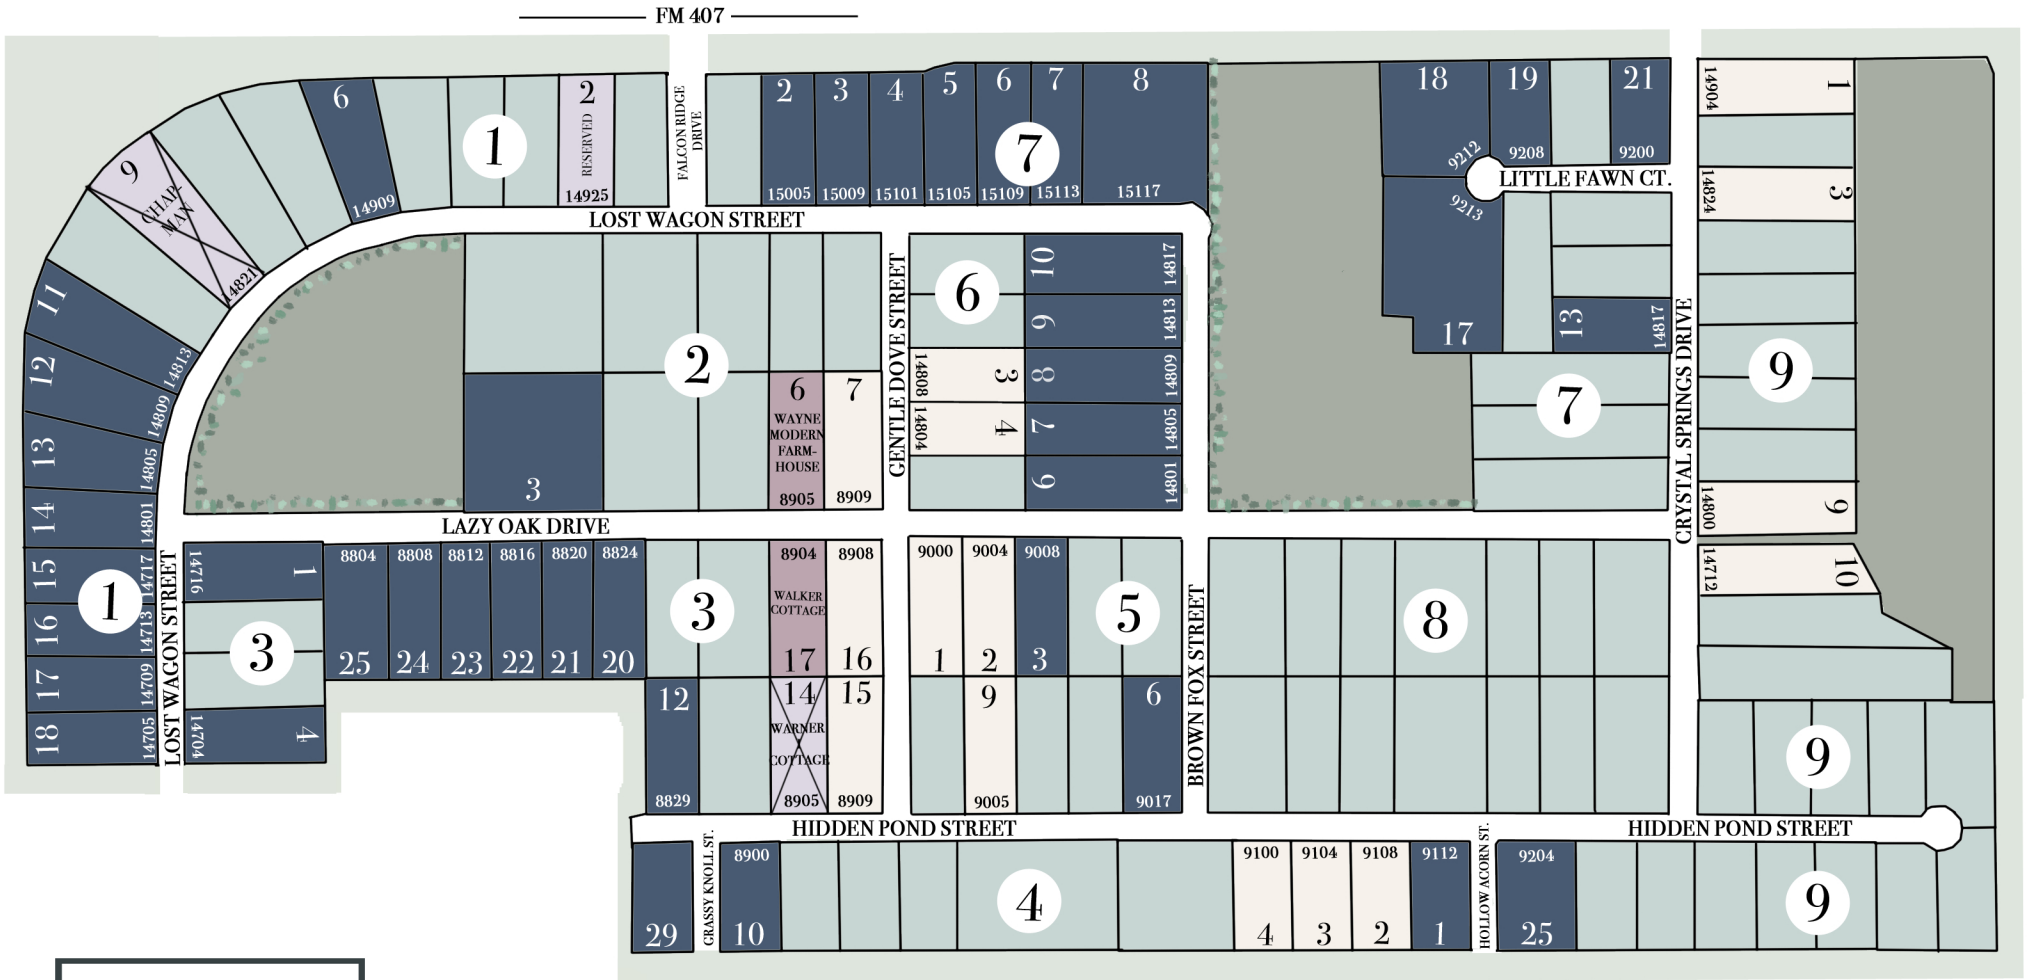

CLARITY HOMES

FALCON RIDGE

NEW FAIRVIEW, TX

**FALCON
RIDGE**

NEW FAIRVIEW, TX

CONTACT:
JOLETA WOOD
 817-205-3408
 Joleta@ClarityHomes.com

- AVAILABLE LOTS
- BUILDER LOTS
- DEVELOPER LOTS
- SOLD HOMES
- AVAILABLE MOVE-IN READY HOMES