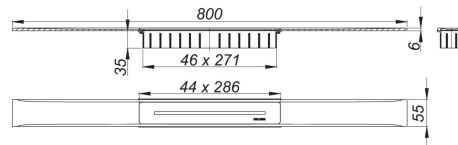

21. November 2019

DALLMER

shower channel CeraFloor Select, satin stainless steel, 800 mm

Product No. **538000**
 EAN: 4001636538000
 Discount: 11

for installation with drain bodies CeraFlex, CeraFlex Plan, CeraFlex vertical, DallFlex, DallFlex Plan, DallFlex vertical and shower underlays DallFlex Floor, DallFlex Floor Plan, DallFlex Wall, DallFlex Wall Plan. Drainage Strip with engineered precision fall, flush-mounted in the shower area. Suitable for floor finish of 10 – 32 mm and wall finish of 12 – 24 mm (including adhesive), length can be adjusted by one millimeter.

specification:

- cover plate
- accessories for installation and positioning
- temporary blanking plate

material:

304 stainless steel, 6 mm solid, satin finished, load class K 3 (300 kg)

Ordering CeraFloor Select:

Please order drain body CeraFlex, DallFlex or shower underlay DallFlex Floor/Wall + shower channel CeraFloor Select as two components.

Product No.	Description	Dimensions
537157	Drain body CeraFlex Plan, DN 40	DN 40
537164	Drain body CeraFlex vertical, DN 50	DN 50
537140	Drain body CeraFlex, DN 50	DN 50
539304	Drain body DallFlex EPS assembled, DN 50	DN 50
539311	Drain body DallFlex Plan EPS assembled, DN 40	DN 40
539014	Drain body DallFlex Plan, DN 40	DN 40
539076	drain body DallFlex vertical, DN 50	DN 50

21. November 2019

DALLMER

539007	drain body DallFlex, DN 50	DN 50
520494	stainless steel polish	