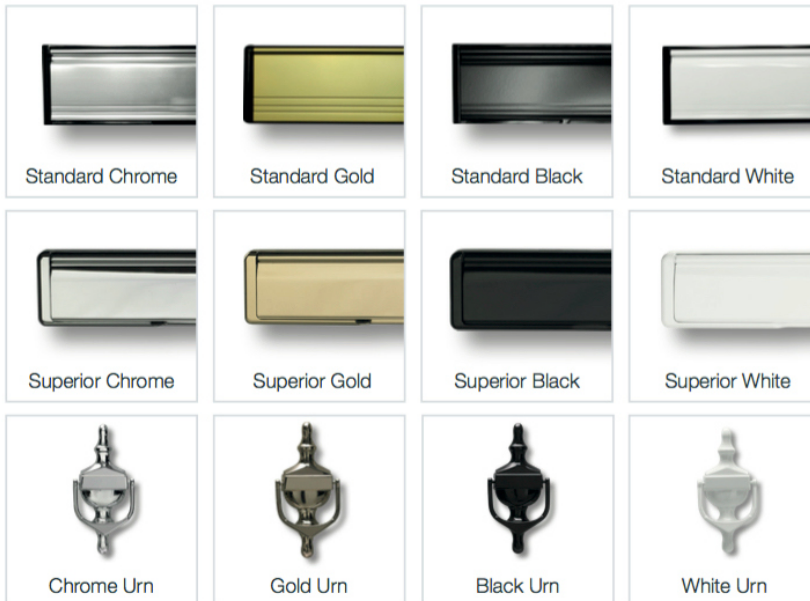

HARDWARE OPTIONS