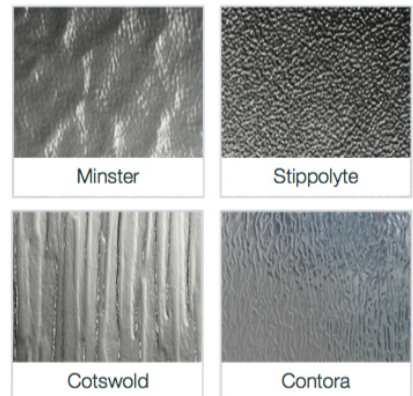

BACKING GLASS OPTIONS

NB. All hardware images depicted within the Virtuoso Platinum collection are the superior upgrade option.