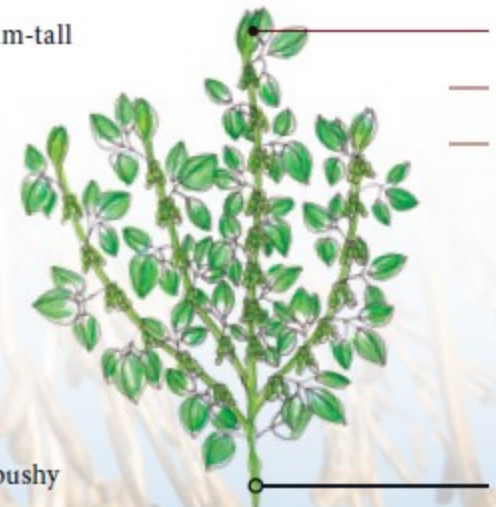

Adaptability to 30": 8

IDC: 7

### Characteristics

- Very good vigour at the start of the season and excellent standability
- Excellent yield potential
- Good-looking plant with above-average height
- Very good sclerotinia tolerance

### Management pointers

- Performs well in all soil types
- Well adapted to 7" and 15" spacing with good bushing capacity to fill a 30" row

medium-tall

semi-bushy