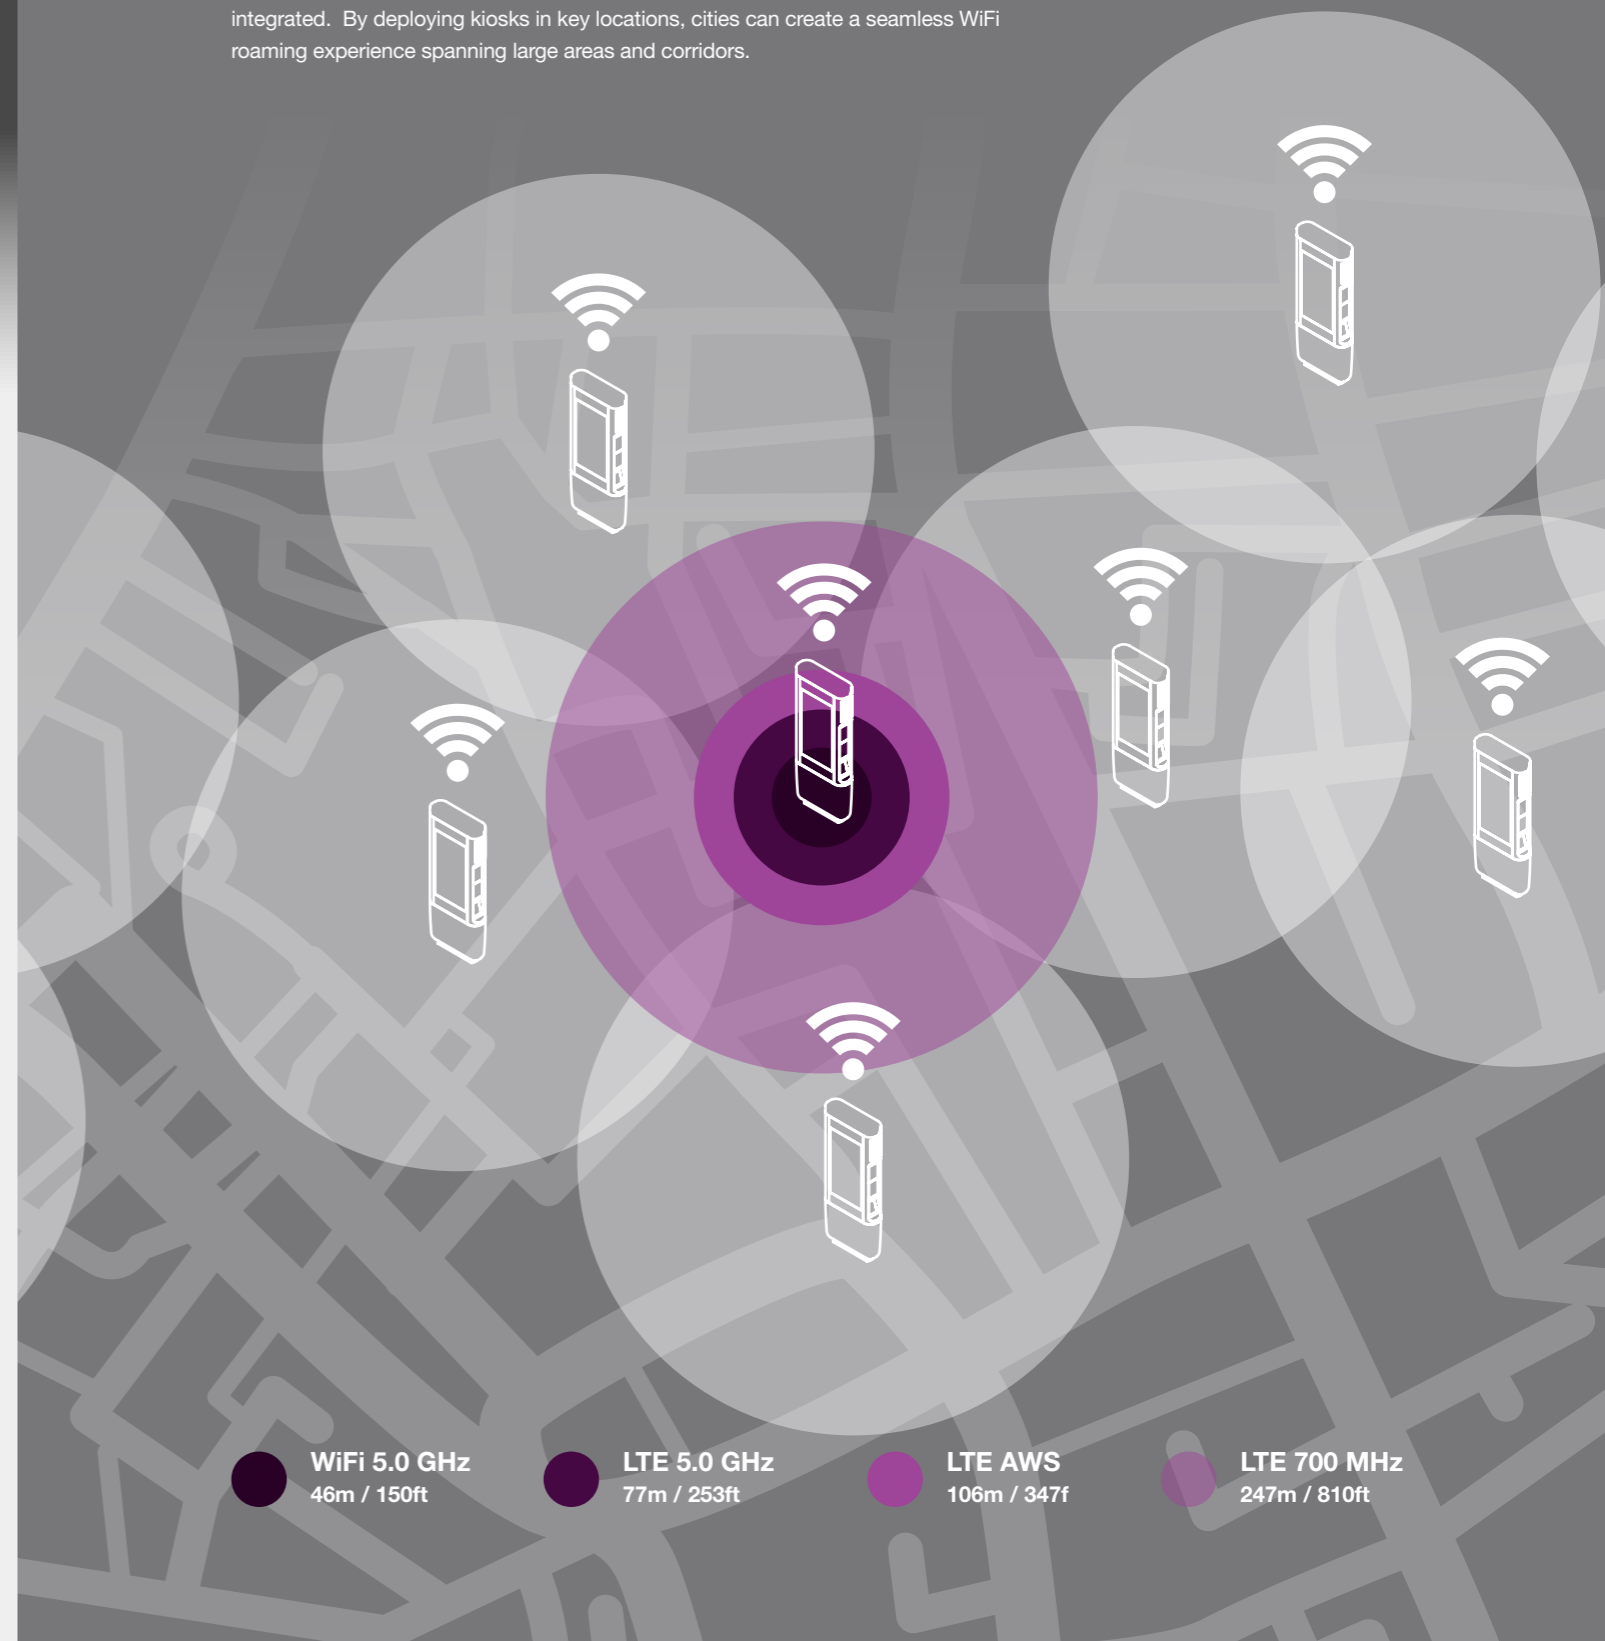

Smart Sensors

A network of interconnected smart sensors

Each Kiosk can be fitted with a range of smart sensors to collect data from the surrounding environment, from air quality monitoring, traffic congestion, cycle counting and monitoring.

Noise
Monitor noise pollution levels in busy areas that are frequently populated by pedestrians and traffic

Central Hub
All smart sensors are controlled collectively, meaning you save time and money not having to invest in other smart city based applications

Parking
Reduce congestion, increase parking availability with the added benefit of improving air quality by reducing time taken for motorists trying to find spaces

Light Pollution
Record and detect the light intensity emitted in a busy urban area that can have resulting consequences on humans, animals and plants

- WiFi 5.0 GHz**
46m / 150ft
- LTE 5.0 GHz**
77m / 253ft
- LTE AWS**
106m / 347f
- LTE 700 MHz**
247m / 810ft

Why choose Ferrograph?

Ferrograph is a pioneering technology & manufacturing company. With over 100,000 street furniture installations in major Cities Worldwide, Ferrograph are a global leader in the provision of digital, intelligent on-street urban infrastructure for mass transport and outdoor media applications.