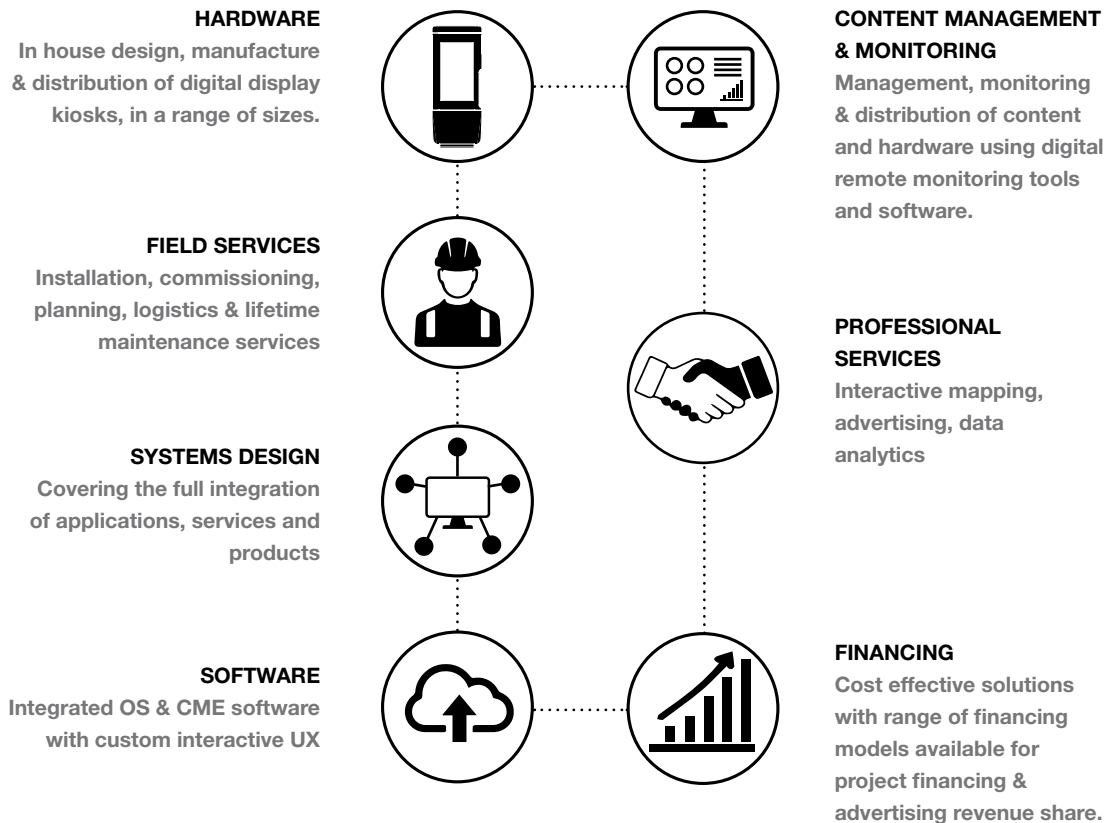

Why choose Ferrograph?

Ferrograph is a pioneering technology & manufacturing company. With over 100,000 street furniture installations in major Cities Worldwide, Ferrograph are a global leader in the provision of digital, intelligent on-street urban infrastructure for mass transport and outdoor media applications.

Ferrograph is taking a very different approach to the challenges that have traditionally beset our towns and cities, whether it be media communications, congestion, pollution or the lack of joined up interface between different modes of transport.

We design, manufacture and deploy interactive digital kiosks, which incorporate pioneering digital display, communication and technology solutions, to provide a network of user info hubs – thus providing a hyper-connected streetscape.

Ferrograph is helping cities globally by transforming the urban landscape into highly intelligent, ultra-connected smart communications infrastructure, applications and networks.

We supply and manage all aspects of the solution including kiosk hardware and partner with industry leaders on the seamless integration of software, broadband internet and advertising media.

A complete 'end to end' service

Contact our sales office on **0191 280 8800**, email us at **info@ferrograph.com** or visit **www.ferrograph.com** for more information on any of our products