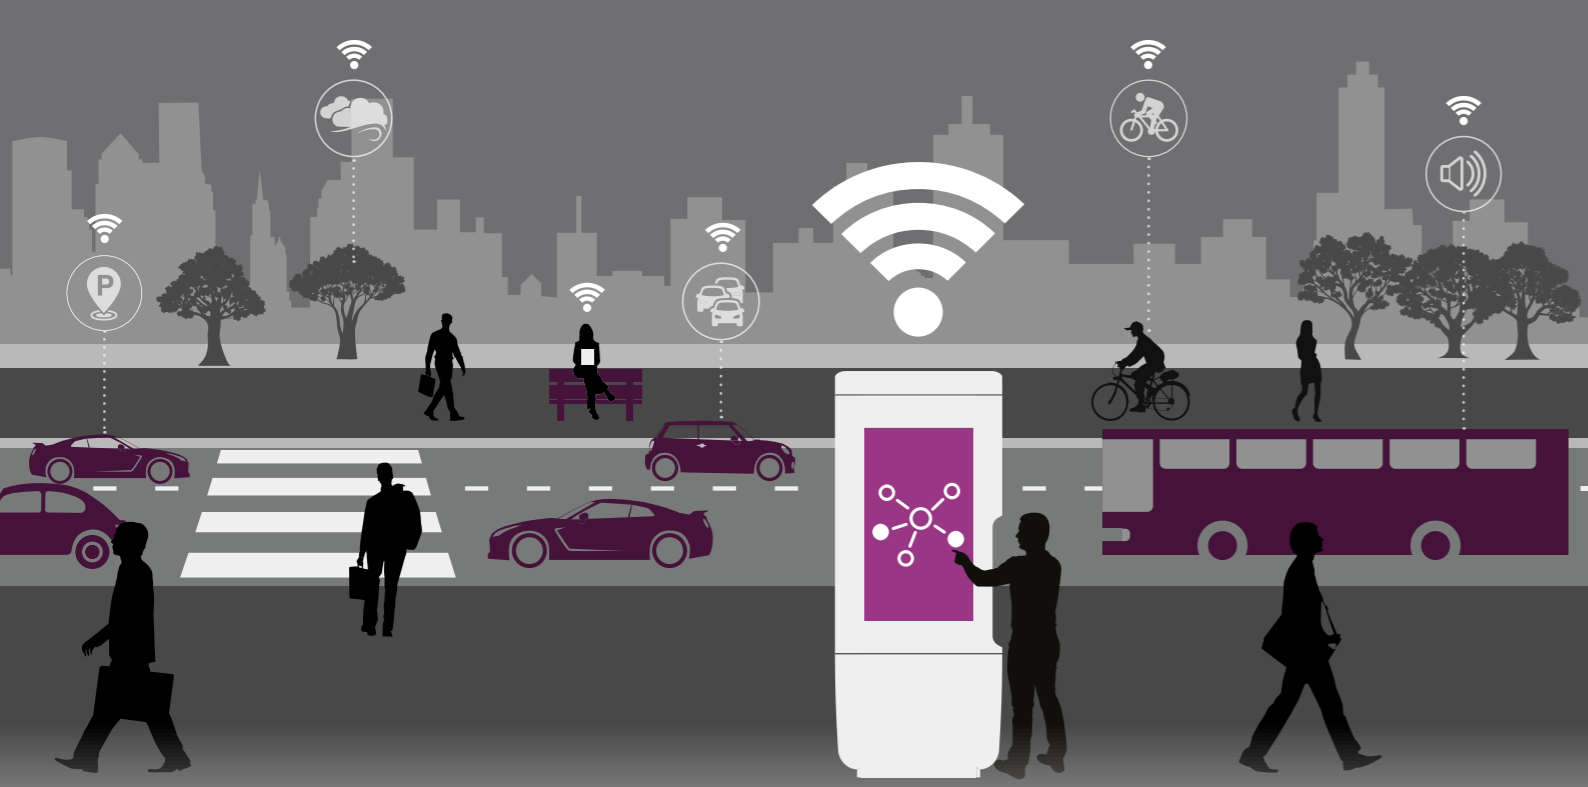

A connected network of 1GB WiFi and LTE technology

Each smart kiosk has 1GB WiFi capacity, with a download speed 100 times faster than average municipal WiFi.

The access radius of each kiosk can extend over 800 feet when a small cell LTE is integrated. By deploying kiosks in key locations, cities can create a seamless WiFi roaming experience spanning large areas and corridors.

Smart Sensors

A network of interconnected smart sensors

Each Kiosk can be fitted with a range of smart sensors to collect data from the surrounding environment, from air quality monitoring, traffic congestion, cycle counting and monitoring.

Air quality
Detect and monitor the presence of air pollution, CO2 and dangerous emissions in the surrounding area

Traffic
In conjunction with the street mapping, the traffic congestion sensor can help improve quality of life by reducing traffic

Weather
Compact all-in-one weather sensor for measurement of temperature, relative humidity, air pressure and wind direction

Cyclists & Pedestrians
Measure cyclists & pedestrians in mixed traffic, on bike lanes and on dedicated bicycle paths to analyse flow in and out of major routes

Noise
Monitor noise pollution levels in busy areas that are frequently populated by pedestrians and traffic

Central Hub
All smart sensors are controlled collectively, meaning you save time and money not having to invest in other smart city based applications

Parking
Reduce congestion, increase parking availability with the added benefit of improving air quality by reducing time taken for motorists trying to find spaces

Light Pollution
Record and detect the light intensity emitted in a busy urban area that can have resulting consequences on humans, animals and plants