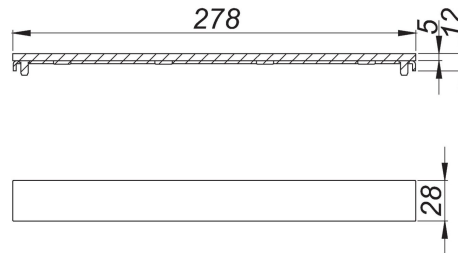

21. November 2019

DALLMER

cover plate CeraFloor/CeraFrame Individual Design red gold matt

Product No. **537669**
 EAN: 4001636537669
 Discount amount: 11

cover plate for shower channel CeraFloor Individual and CeraFrame Individual,
 all-purpose design, not to be tiled.

Material:
 304 stainless steel, PVD coating in red gold matt

Ordering CeraFloor Individual:
 Please order drain body DallFlex or shower underlay DallFlex Floor + shower channel
 CeraFloor Individual + cover plate CeraFloor/CeraFrame Individual!

Product No.	Description	Dimensions
537645	shower channel CeraFloor Individual red gold matt, 800-1500 mm	800-1500 mm
537355	shower channel CeraFrame Individual brass matt, 300 x 50 mm	300 x 50 mm