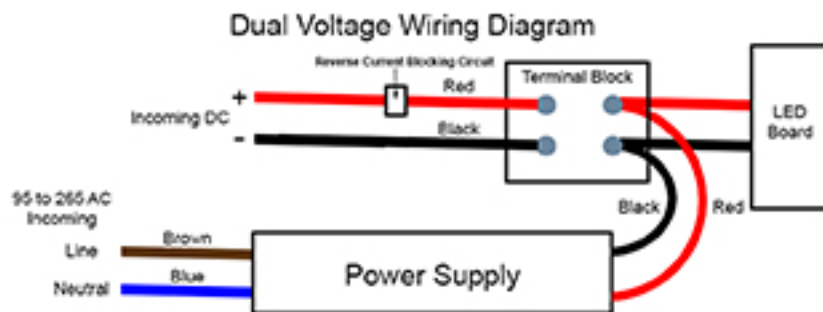

Innovations in Illumination
- Marine & RV -

Pacific Utility LED Low Profile

Item#	Description	List Price
005.203500.LPO	12/24V AC*/DC Daylight White, 1850 Lumen, 5000K, 14W	\$180.00
005.203407.LPO	12/24V AC*/DC Cool White, 1850 Lumen, 6500K, 14W	\$180.00
005.203500.LP2	100-240V AC & 12VDC Daylight White, 1850 Lumen, 5000K, 14W	\$260.00
005.203524.LP2	100-240V AC & 24VDC Daylight White, 1850 Lumen, 5000K, 14W	\$260.00
005.203407.LP2	100-240V AC & 12VDC Cool White, 1850 Lumen, 6500K, 14W	\$260.00
005.203424.LP2	100-240V AC & 24VDC Cool White, 1850 Lumen, 6500K, 14W	\$260.00

Quantity Discounts

1 to 5	List
6 to 15	2.5%
16 to 50	5%
50+	7.5%

D: 12" / 305mm

E: 5-1/2" / 140mm

F: 2" / 51mm

All sales are subject to DRSA's Terms and Conditions of Sale
FOB Riviera Beach FL
Prices subject to change without notice