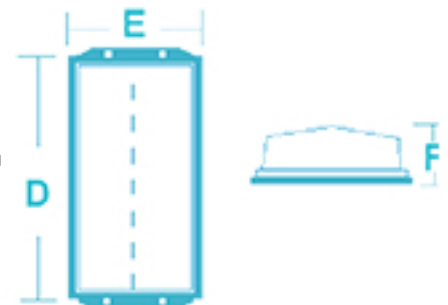

Quantity Discounts

1 to 5	List
6 to 15	2.5%
16 to 50	5%
50+	7.5%

D: 12" / 305mm

E: 5-1/2" / 140mm

F: 2" / 51mm

All sales are subject to DRSA's Terms and Conditions of Sale
FOB Riviera Beach FL
Prices subject to change without notice