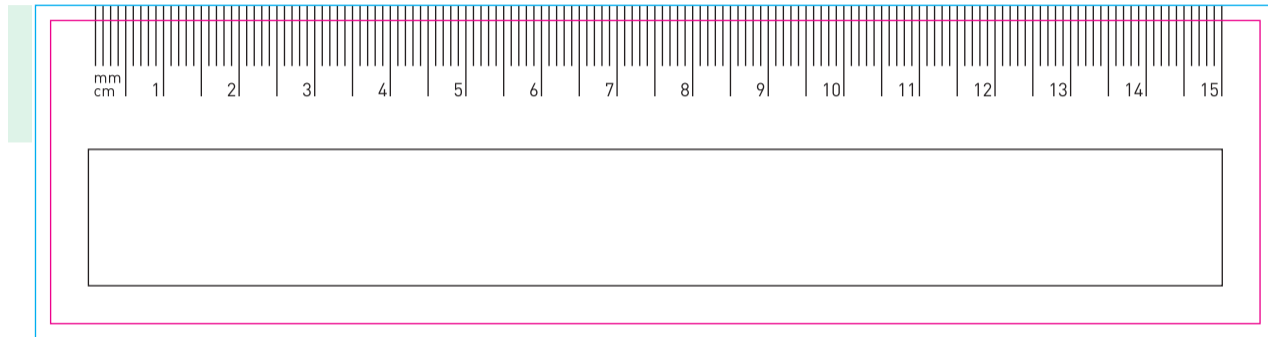

Gluetrack 96x16mm →

sticky-smart - ruler notes

Safe Print Area 150x18mm

Keep all important text and graphics within this area

Finished Product Size - 160x40mm

Bleed area 2mm