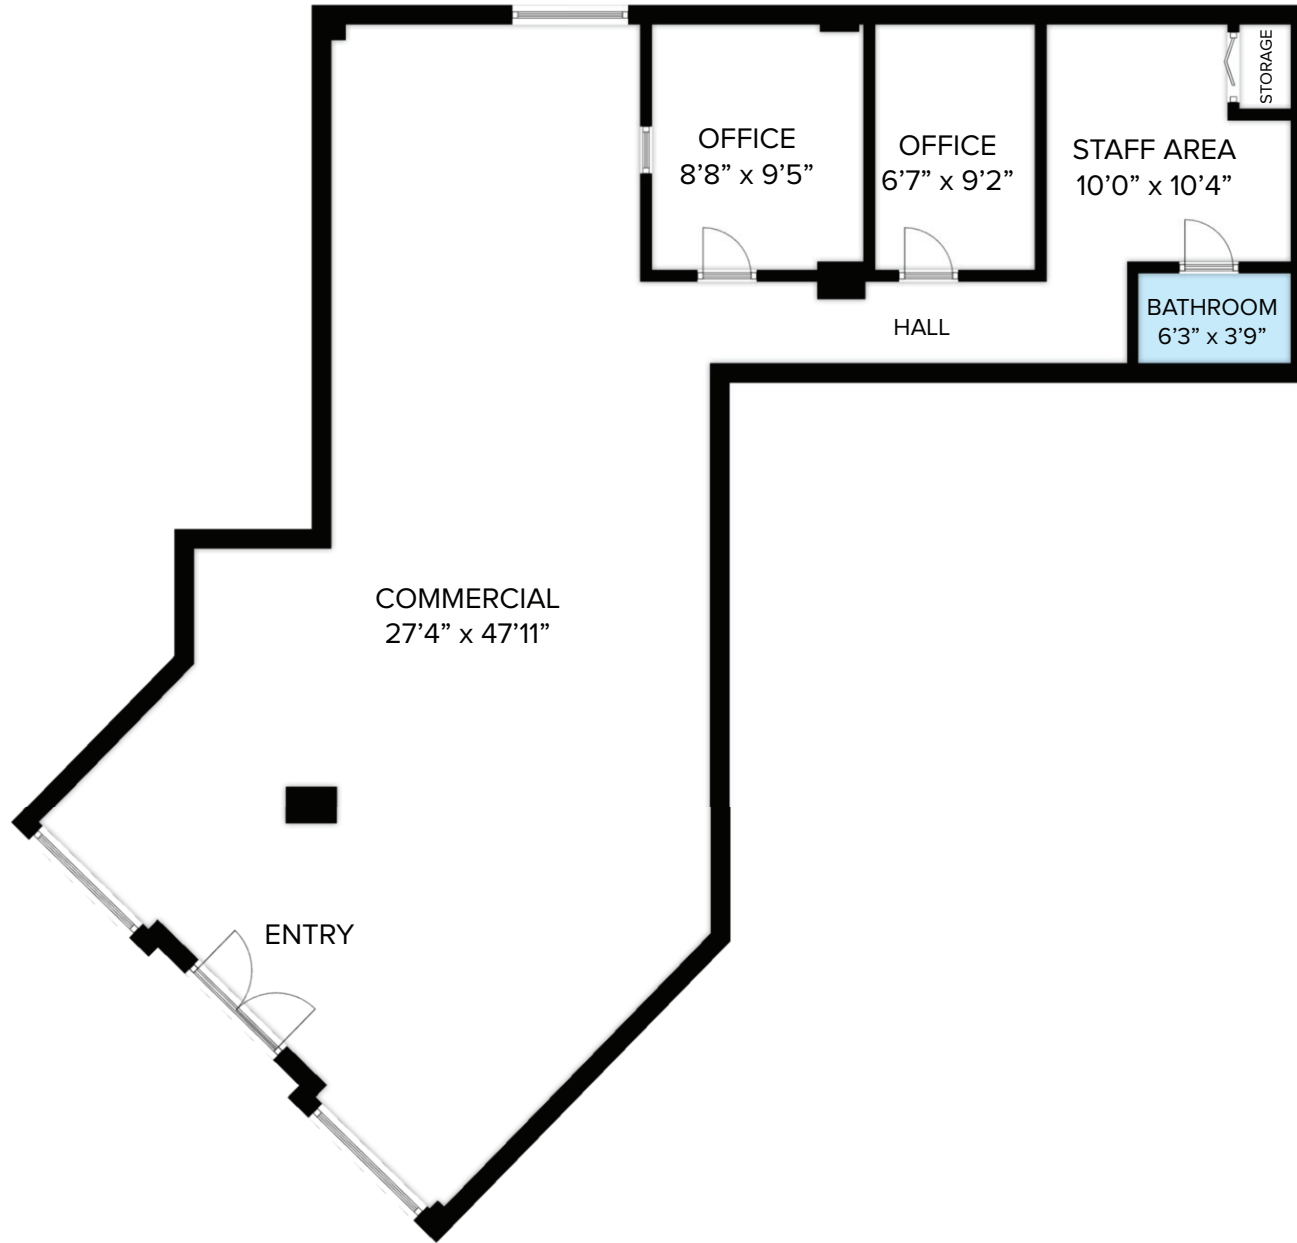

Brant Street

18-460 Brant Street Unit 18,
Burlington L7R 4B6

1,253 sq.ft

CANADIAN APARTMENT
PROPERTIES • REIT

All dimensions are approximate and no responsibility is taken for any error, omission or misstatement. Size and specifications are subject to change without notice. This plan is for illustrative purposes only and should be used as such.

Brant Street

18-460 Brant Street Unit 18,
Burlington L7R 4B6

All dimensions are approximate and no responsibility is taken for any error, omission or misstatement. Size and specifications are subject to change without notice. This plan is for illustrative purposes only and should be used as such.

CANADIAN APARTMENT
PROPERTIES • REIT

1,253 sq.ft