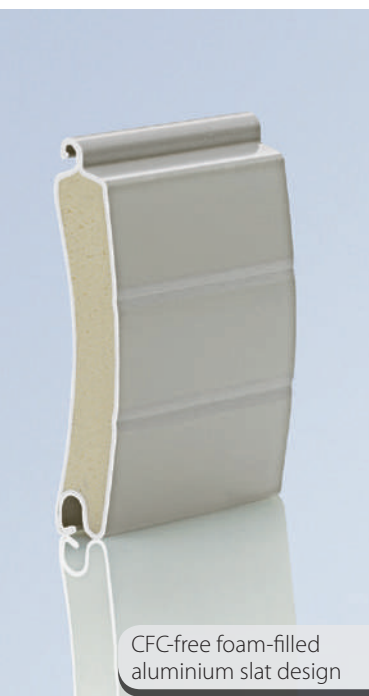

CFC-free foam-filled aluminium slat design

Only 50 mm of headroom required