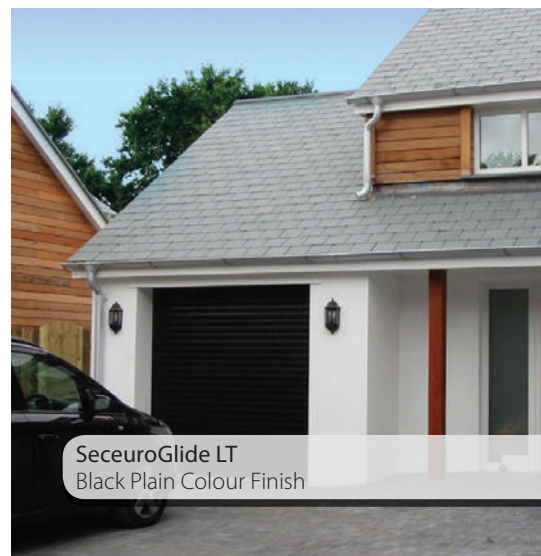

SeceuroGlide LT
Black Plain Colour Finish