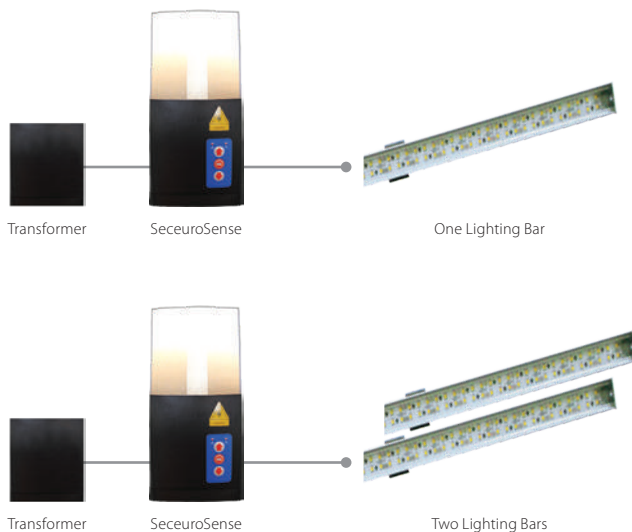

Internal/External Lighting