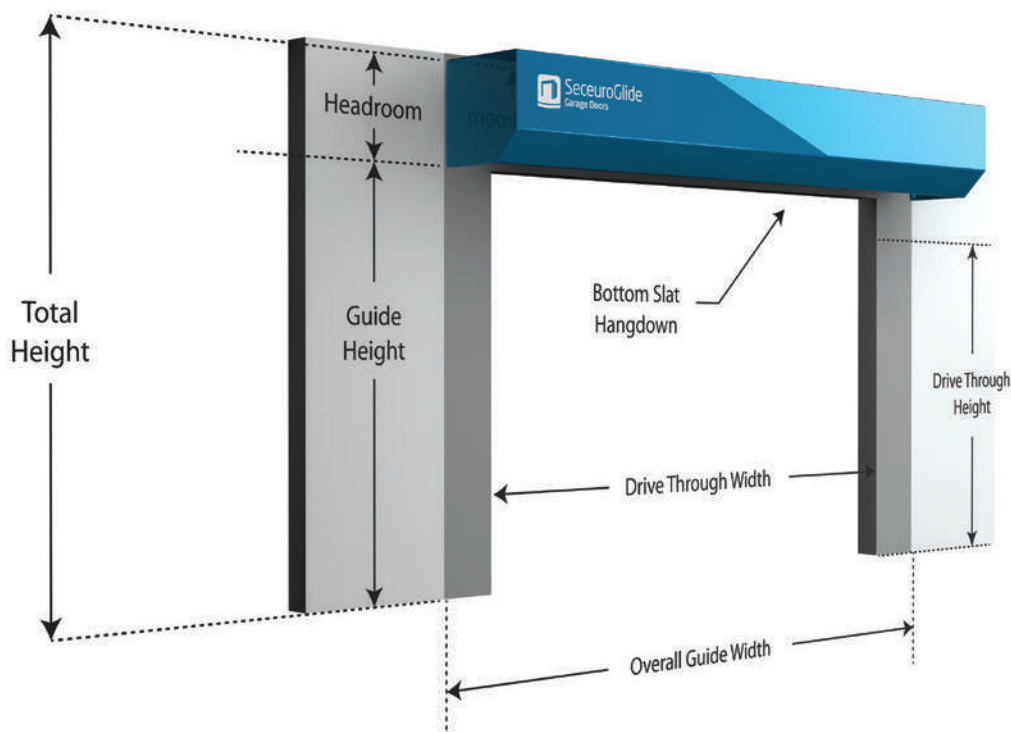

How to measure for your garage door.

Fitting Requirements

Headroom requirements

- SeceuroGlide Classic and SeceuroGlide Excel require a minimum of 300 mm headroom for doors up to 2500 mm in opening height and 350 mm headroom for doors up to 3500 mm in opening height
- SeceuroGlide Manual requires a minimum headroom of 300 mm
- SeceuroGlide Compact requires just 205 mm headroom for doors with an opening height up to 2150 mm

External doors

In applications where the door is installed externally the remote control system must be installed either inside the garage or in a waterproof box (not included).

The Bottom Slat Transmitter must always be installed on the internal face of the door and is not suitable for applications where it will be exposed to weather or excessive moisture due to condensation.

An external Bottom Slat Transmitter is available at a surcharge.

SeceuroGlide Excel restrictions

SeceuroGlide Excel is not available as supply only as it must be fitted by a trained installer. SeceuroGlide Excel doors must always be internally fitted. If the coil needs to be fitted within the opening then an upgraded version of the end plate is available for a surcharge. The low level external override option is not available for SeceuroGlide Excel. All SeceuroGlide Excel doors are supplied with 90 mm guide rails.

Extreme weather conditions

High winds and high temperatures on double doors can cause increased deflection of the door. It is the installer's responsibility to ensure that the door is spaced off the wall sufficiently to allow for door movement during these extreme weather conditions.

Measuring your garage door

Watch our how to measure your garage door video at [sws.co.uk/products/seceuroglide/roller-garage-doors/technical](https://www.sws.co.uk/products/seceuroglide/roller-garage-doors/technical)