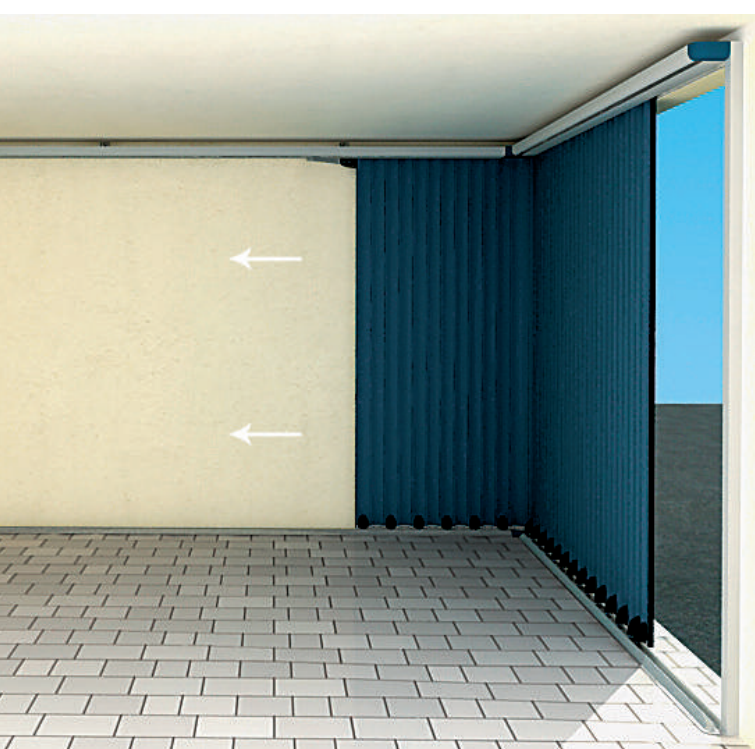

CFC-free foam-filled aluminium slat design

Only 50 mm of headroom required