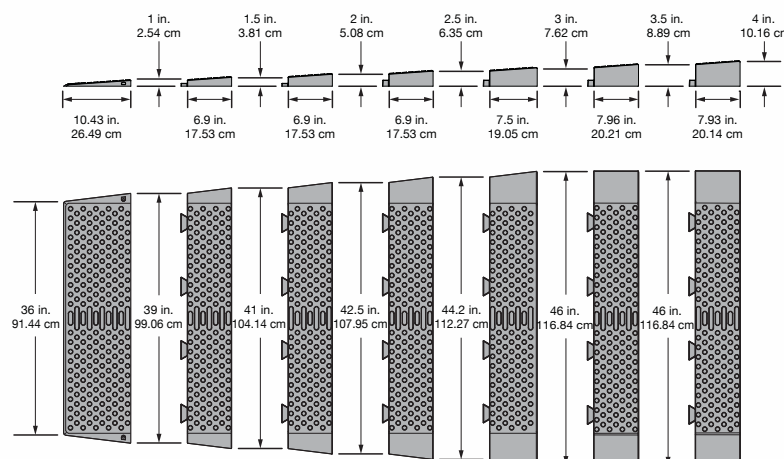

Pride® Lifts & Ramps

LIFTS & RAMPS GUIDE

Beamsville, Ontario • 888-570-1113