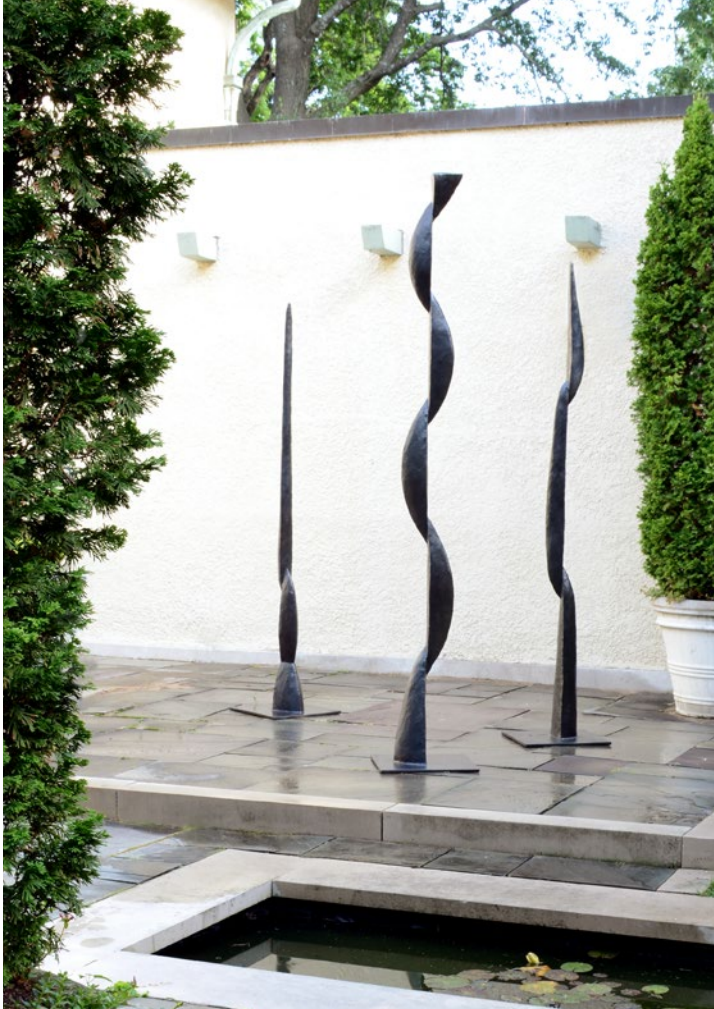

Left to right: Column 80, Column 94, Column 85