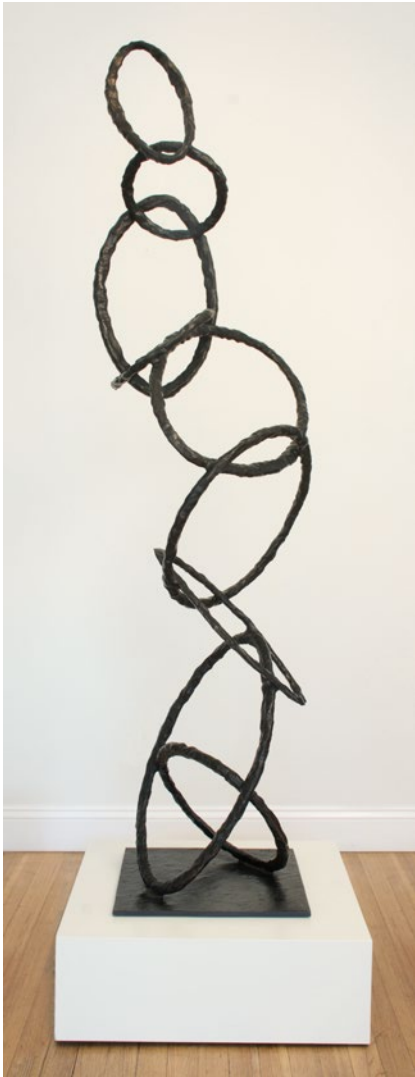

Chronos

Artist: Tom Corbin
Edition 60
73.5"H, 20"D, 20"W
Bronze, black/brown patina