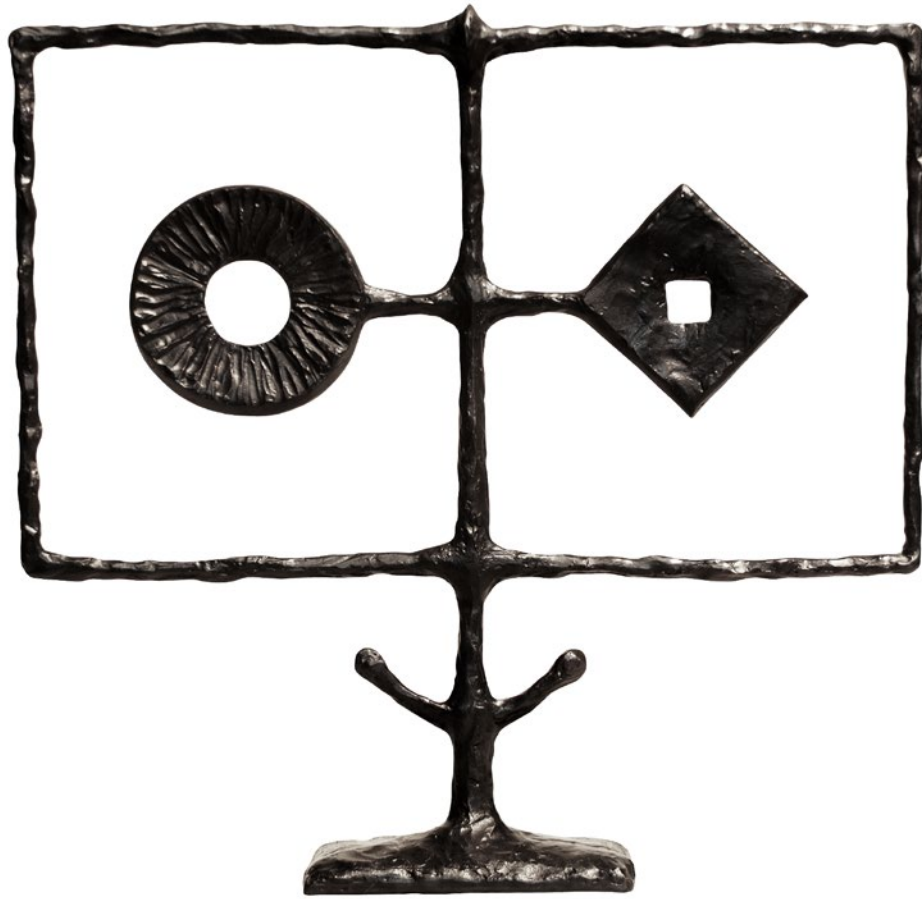

(two positions shown)

Cinque Fiori

Artist: Tom Corbin
Edition 80
28"H, 7"D, 29"W
Bronze, natural patina with polished highlights

Circle Study #1

Artist: Tom Corbin
Edition 80
25"H, 5"D, 18"W
Bronze, green/brown patina