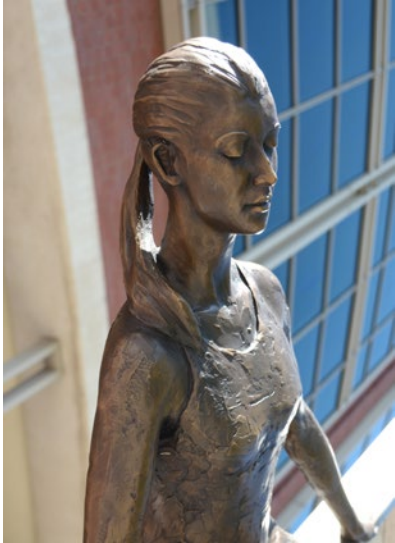

T. Corbin Outdoor Collection

Seated Female

Artist: Tom Corbin

Edition 15

48"OAH (23"H seated), 14"D, 24"W

Bronze, light golden brown patina

Contact Corbin Bronze for approved outdoor patinas and installation recommendations