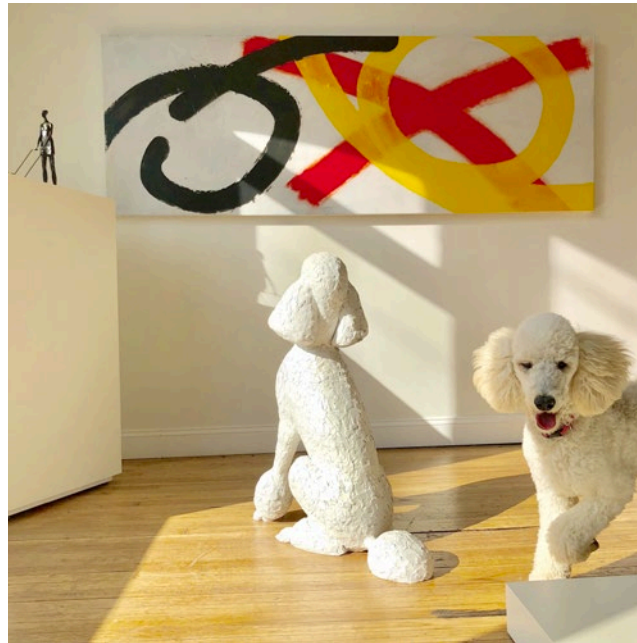

T. Corbin Outdoor Collection

Bodie Seated

Artist: Tom Corbin

Edition 25

33.5"H, 12.5"D, 29"W

Bronze, white patina (indoor only)

Contact Corbin Bronze for approved outdoor patinas and installation recommendations