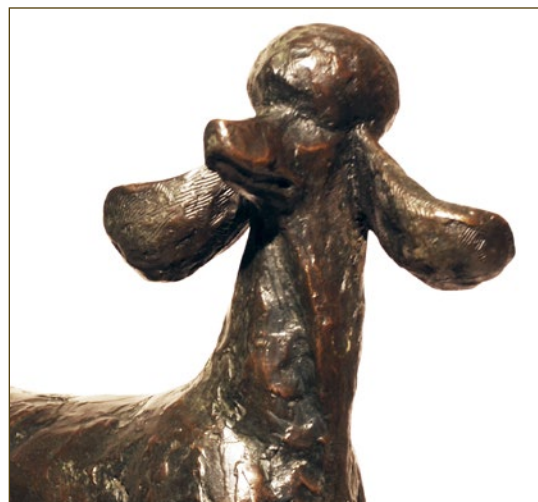

Roxy Study II

Artist: Tom Corbin
Edition 60
15.5"H, 8"D, 16"W
Bronze, green/brown patina