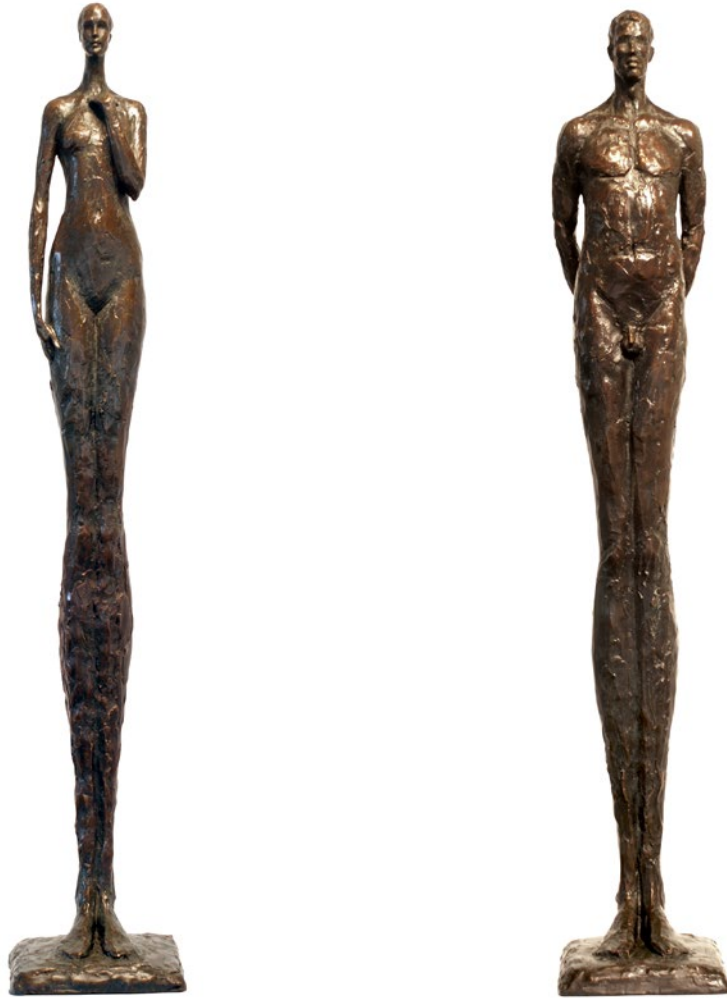

Artist: Tom Corbin
Edition 60
62.5"H, 10"D, 28"W
Polished bronze with dark natural patina

Male Reveal with pedestal

Artist: Tom Corbin

Edition 60

72.75"H, 9"D, 10.25"W

Bronze, green/brown patina

Man I

Artist: Tom Corbin
Edition 50
78.25"H, 12"D, 13"W
Bronze, green/brown patina
Light grey granite base

Artist: Tom Corbin
Edition 60
33.5"H, 15"D, 20"W
Bronze, green/brown patina

Elli

Artist: Tom Corbin
Edition 60
33"H, 12"D, 9"W
Bronze, green/brown patina

Emma

Artist: Tom Corbin
Edition 60
32.5"H, 9.5"D, 7"W
Bronze, green/brown patina