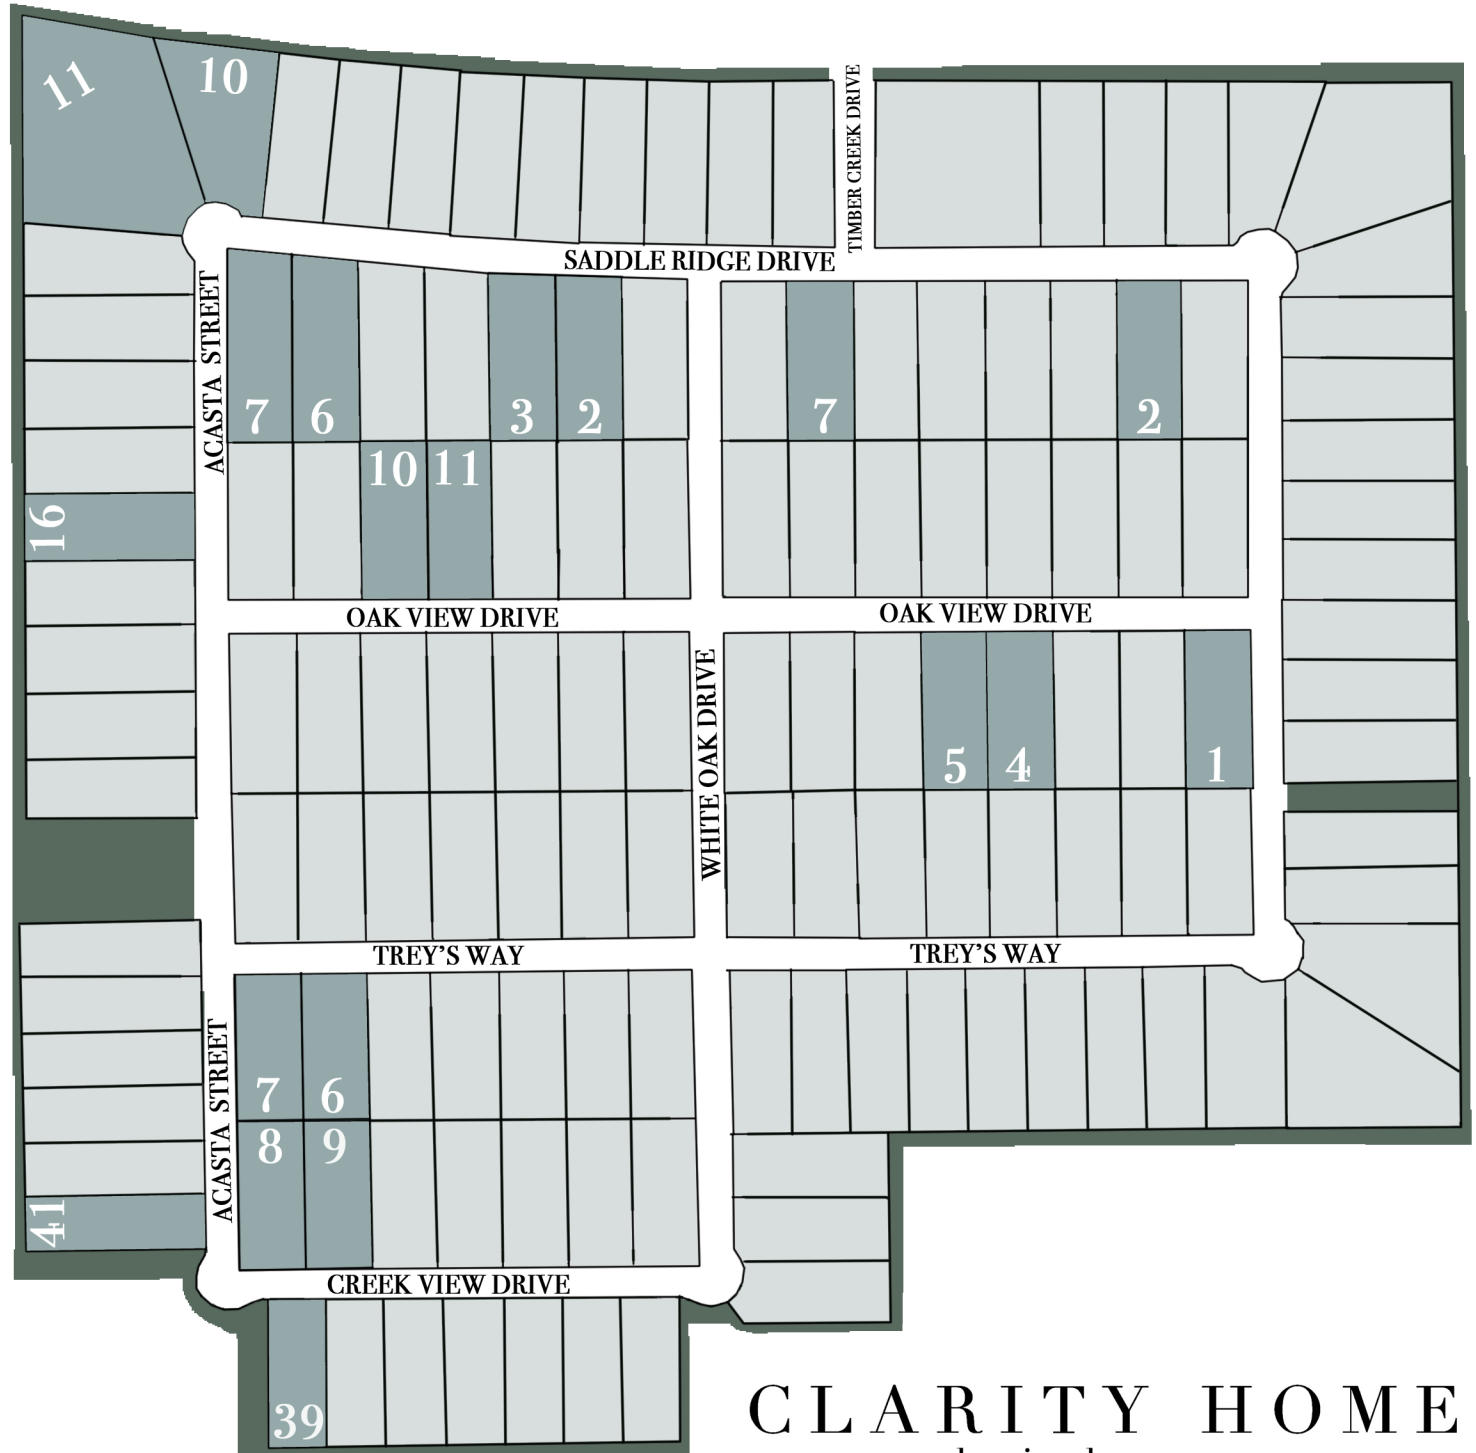

# TIMBER CREEK ESTATES

GODLEY, TX

CONTACT  
**JOLETA WOOD**  
 817-205-3408  
 JOLETA@CLARITYHOMES.COM

**CLARITY HOMES**  
 ————— clarityhomes.com —————