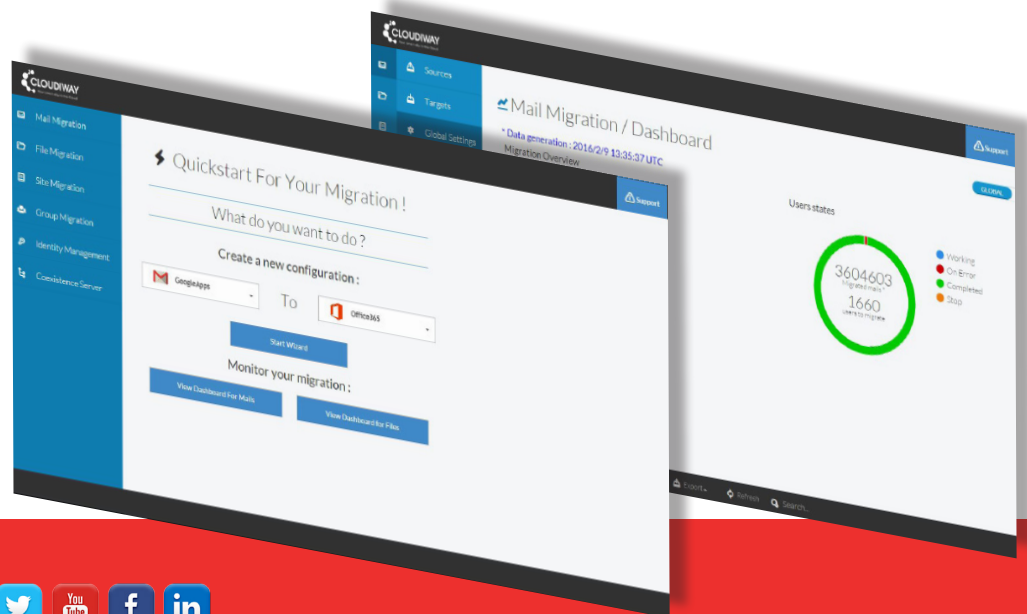

MAIL MIGRATION

Clouidway platform is a SAAS-based migration solution that allows you to migrate your business users quickly and securely from any source to any destination

Clouidway makes cloud adoption easier and cuts out the high cost of hardware. You simply pay as you go and enjoy our self-service software licensing. We've made migration project enjoyable.

READY ?

We understand the importance of maintaining your business activity during your migration.

From a global survey to technical details, see your project activity using the well designed dashboard with all the details including user state description, volume of emails migrated, items...

SET

Using Clouidway Platform is a step away destination from your existing environment to your tailored solution whatever your line of business. Enjoy the benefits of using Clouidway cloud-based email migration solution to simplify your cloud integration and save money, time and resources. Migrate your email and items including notes, calendars, tasks, contacts and distribution lists.

MIGRATE !

"Migration has been a non event for IPSEN employees which was saluted by the governance !

The transition was seamless and with complete availability of the messaging system and without any disruption for IPSEN users."

Mickaël Corniaux, head of IT IPSEN

Simplify complex scenarios with market-leading software from Clouidway®
Our cloud-based software saves you time, money and resources

www.clouidway.com

Learn more about mailbox migration

<http://www.clouidway.com/products/clouidway-emails-migration/>