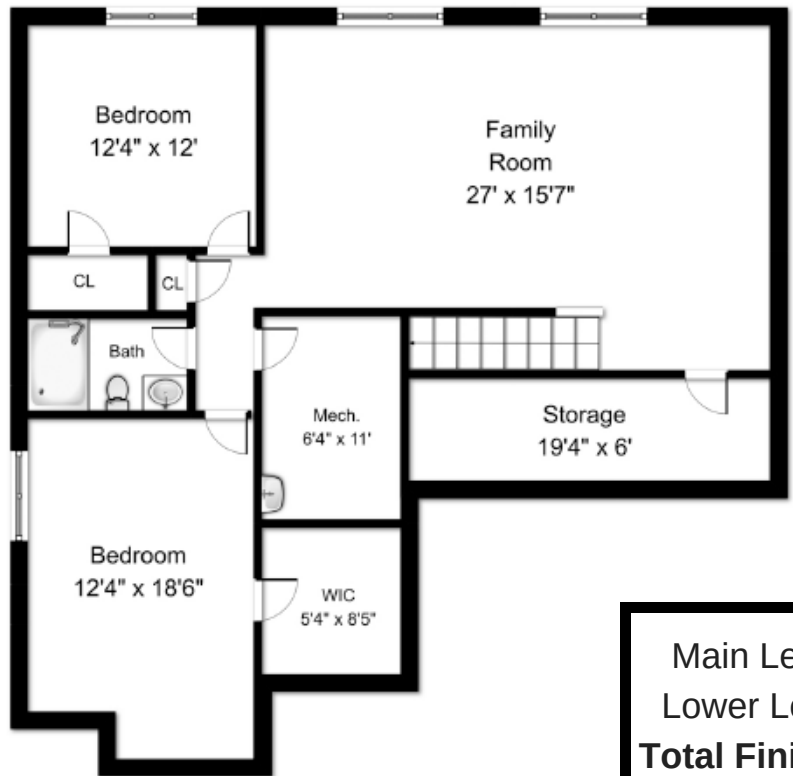

Main Level

Lower Level

Main Level Sq. Ft: 1339
Lower Level Sq. Ft: 1082
Total Finished Sq Ft: 2421