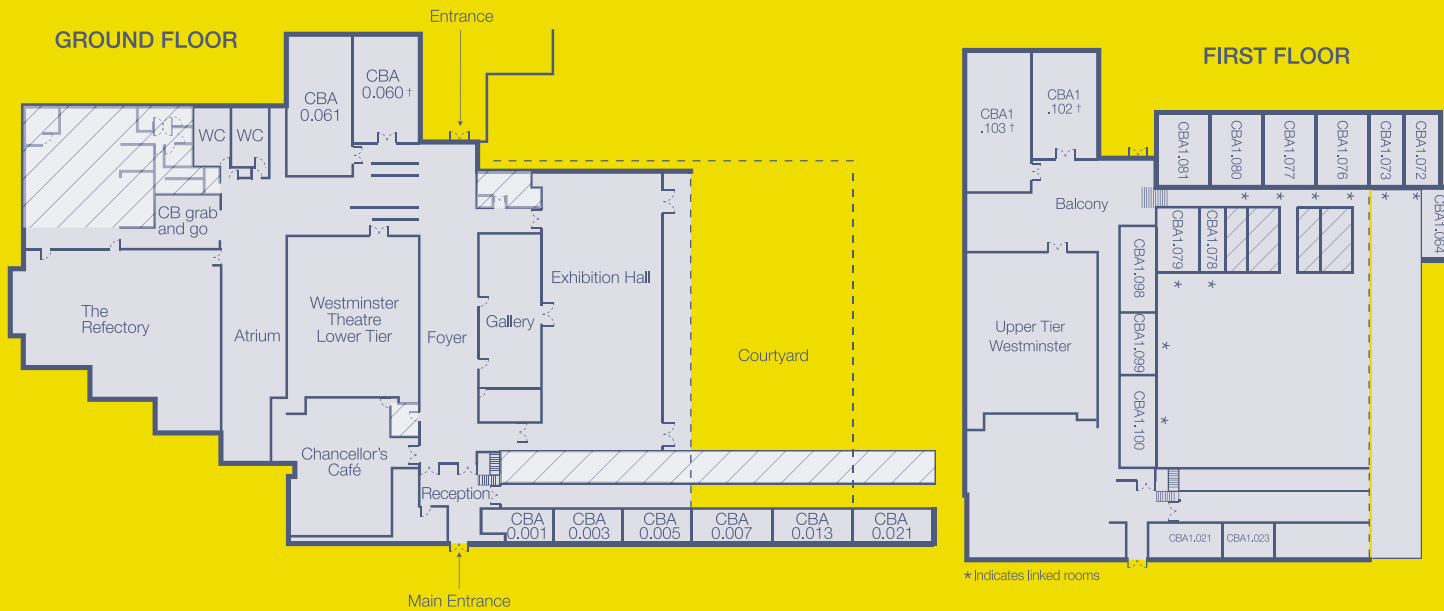

Chancellor's

Chancellor's complex facilities

All rooms come equipped with the following:

- Flipcharts
- Water cooler
- Natural light or blackout option
- LCD projector
- Laptop / PC
- Video / DVD
- Internet connection