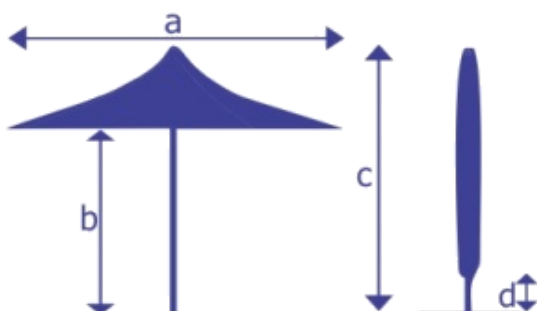

Create the Perfect Outdoor Living Space with All Year Round Protection

PARASOL SIZES

- 2.8m
- 4.2m
- 4m x 3m rectangle

FRAME SIZE/TYPE

- 304 or 316 grade stainless steel

PARASOL CANVAS

- Ferrari 502 PVC fabric
- Waterproof
- Fire retardant
- Range of 40 colour options
- Printable
- Recyclable
- 5 year limited warranty

ATLAS PARASOL ACCESSORIES

- In Ground Base, Base Blanking Cap Deck / Mobile Base
- Guttering
- Side Sheet
- Cover Bag
- Lights

	Atlas Parasol 4.2		Atlas Parasol 2.8	
	m/cm	ft/in	m/cm	ft/in
Size (a)	4.2m	13.9ft	2.8m	9.2ft
Shape	Square		Square	
Mast Diameter	76mm	3in	76mm	3in
Head Clearance (b)	2270mm	89.37in	2100mm	82.67in
Total Height (c)	3800mm	149.60in	3200mm	125.98in
Closed Clearance (d)	410mm	16.14in	1050mm	41.33in
Surface Area	17.6m ²	189.44ft ²	7.8m ²	83.96ft ²