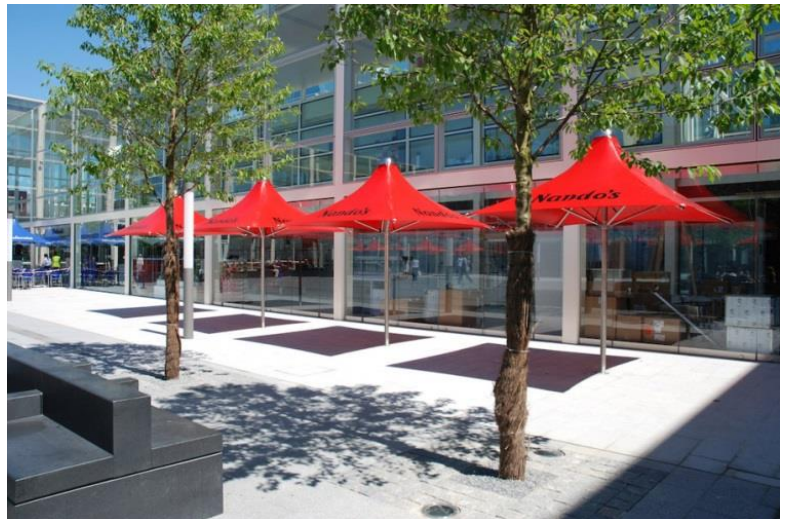

Create the Perfect Outdoor Living Space with All Year Round Protection

PARASOL SIZES

- 2.8m
- 4.2m
- 4m x 3m rectangle

FRAME SIZE/TYPE

- 304 or 316 grade stainless steel

PARASOL CANVAS

- Ferrari 502 PVC fabric
- Waterproof
- Fire retardant
- Range of 40 colour options
- Printable
- Recyclable
- 5 year limited warranty

ATLAS PARASOL ACCESSORIES

- In Ground Base, Base Blanking Cap Deck / Mobile Base
- Guttering
- Side Sheet
- Cover Bag
- Lights

	Atlas Parasol 4.2		Atlas Parasol 2.8	
	m/cm	ft/in	m/cm	ft/in
Size (a)	4.2m	13.9ft	2.8m	9.2ft
Shape	Square		Square	
Mast Diameter	76mm	3in	76mm	3in
Head Clearance (b)	2270mm	89.37in	2100mm	82.67in
Total Height (c)	3800mm	149.60in	3200mm	125.98in
Closed Clearance (d)	410mm	16.14in	1050mm	41.33in
Surface Area	17.6m ²	189.44ft ²	7.8m ²	83.96ft ²