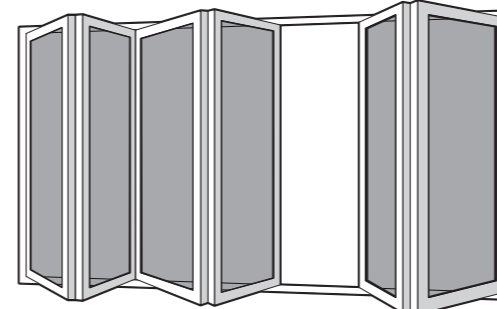

YOUR BI-FOLD DOOR OPTIONS

2 Door Option

2-2-0

3 Door Option

3-3-0

3-2-1

4 Door Option

4-4-0

4-3-1

4-2-2

5 Door Option

5-5-0

5-4-1

5-3-2

6 Door Option

6-6-0

6-5-1

6-4-2

6-3-3

BI-FOLD DOOR SIZES

The table below gives minimum and maximum size limitations for each Bi-Fold Door style.

		Door Styles												
		2-2-0	3-3-0	3-2-1	4-4-0	4-3-1	4-2-2	5-5-0	5-4-1	5-3-2	6-6-0	6-5-1	6-4-2	6-3-3
Width (mm)	Min.	1212	1670	1734	2256	2192	2319	2714	2278	2778	3300	3236	3363	3236
	Max.	2466	3738	3618	4761	4952	4824	6164	5913	5913	5855	6176	5926	6176

NOTE: Minimum height of all doors is 1980mm with a maximum height of 2460mm.

Handle Description

Internal and External Full Back Plate Door Handle

Internal Handle

See Hardware Options for more handle style and colours.