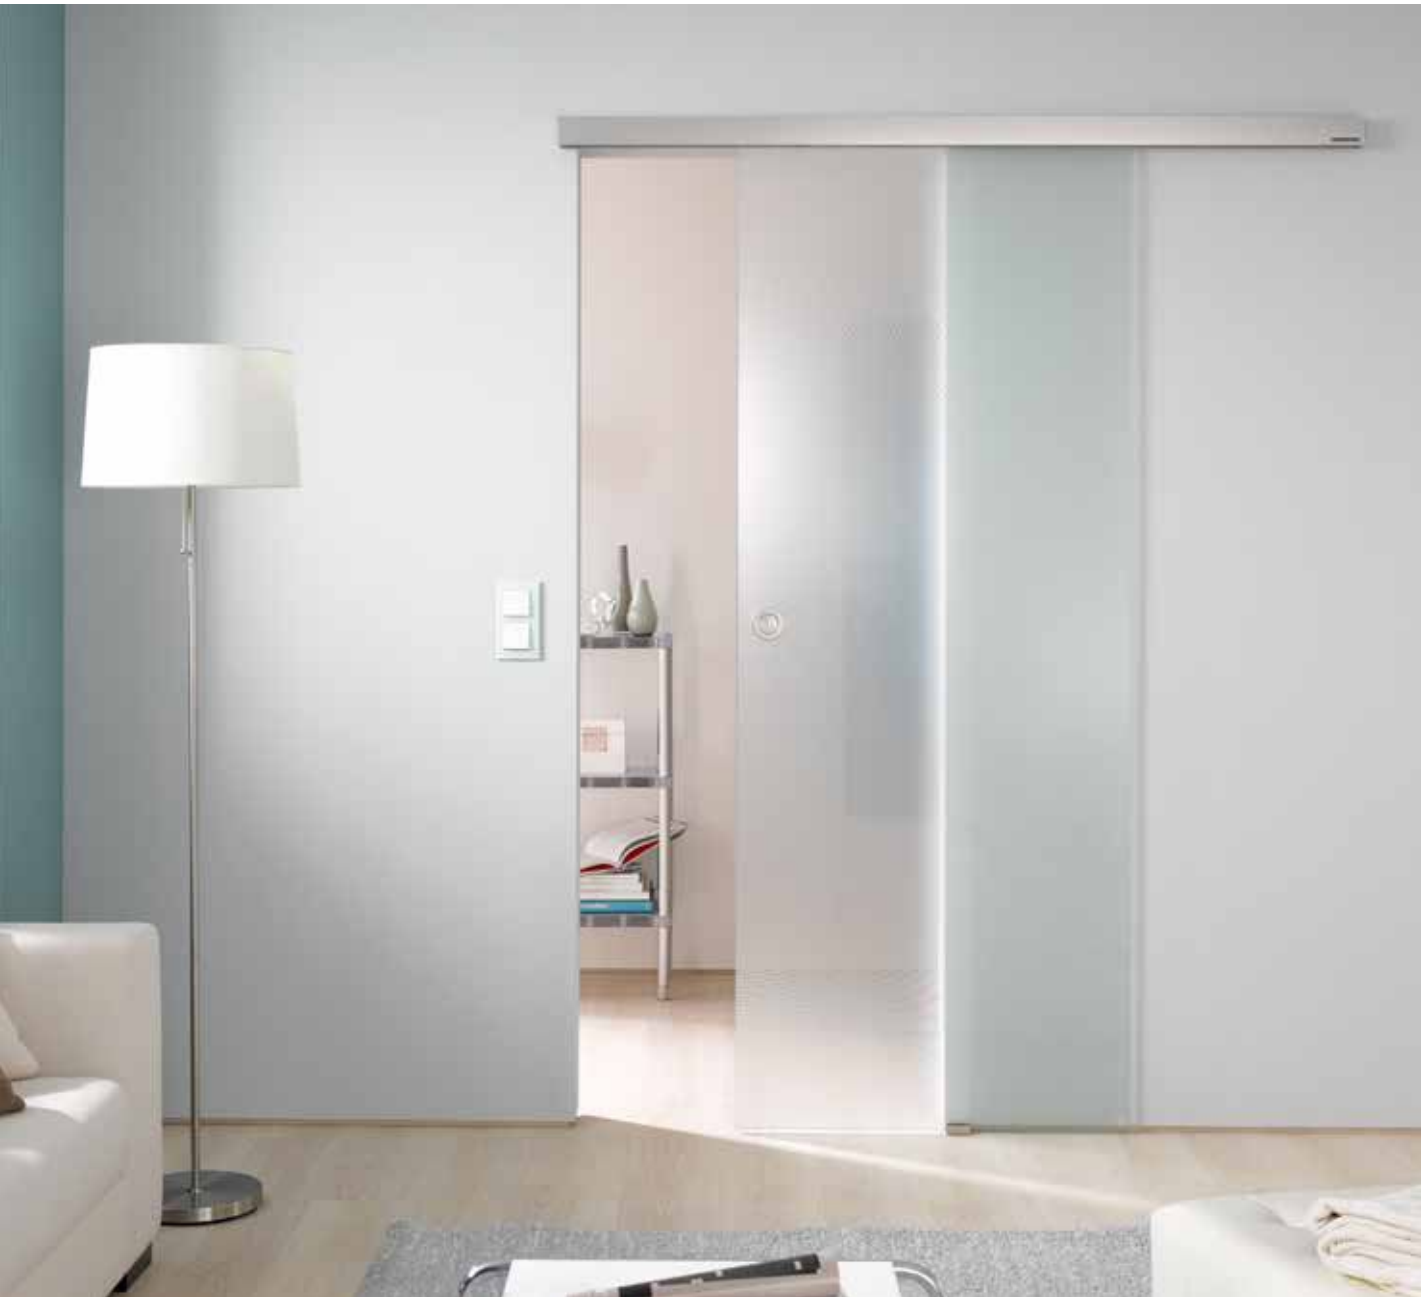

Sliding system : Twin 2.0 Convex | Glass design: Lucido

Set your highlights

More transparency, more light, more inspiration: be sophisticated in your search for the perfect glass door and plan everything paying close attention to the details. Thus, your home will become an ideal place to lay back and relax and an oasis of well-being.

- | classic design
- | timeless, individual design
- | available as hinged or sliding door
- | with special high-quality simple to clean surface