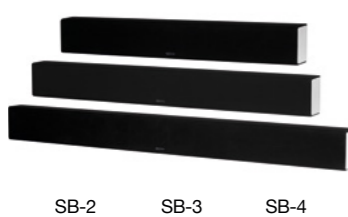

Soundbars

Passive