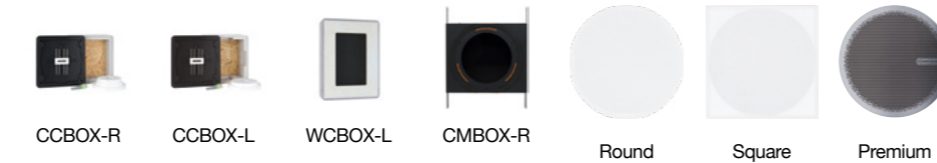

Soundbars

Passive

SoundFrames

On-Wall / In-Wall

Accessories

Back Boxes Grilles

For compatibility information visit monitoraudio.com/accessories

Pre-construction / Retrofit Brackets