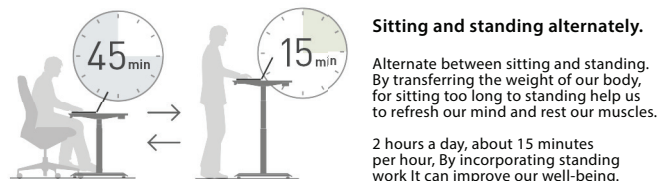

Sequence aims to provide a better working solution for the employees!

Standard color Sequence <standard color>