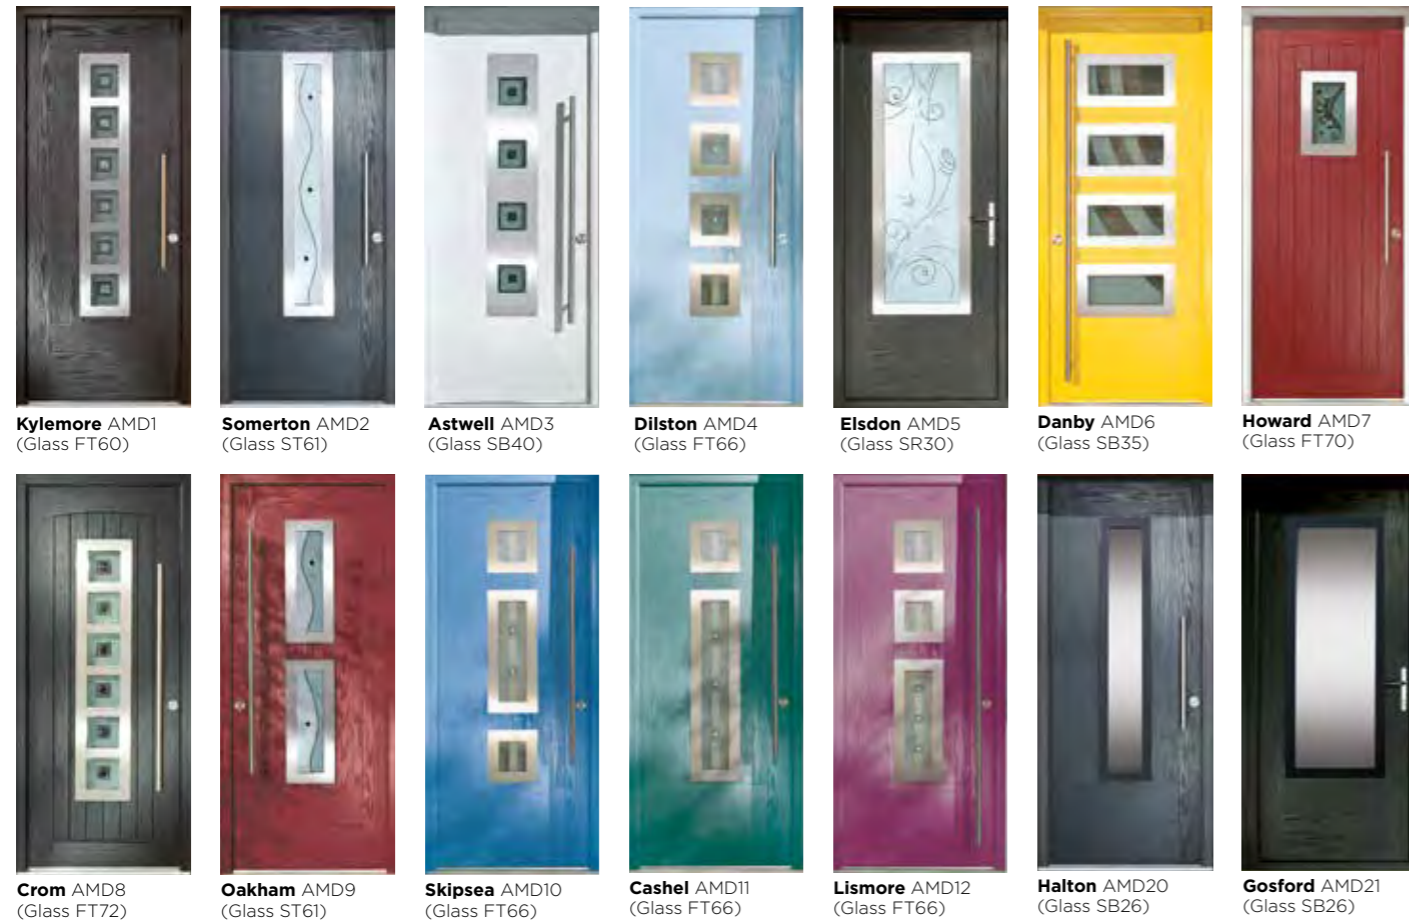

MODO DOORS

MODO FRAMES

Now with a choice of chamfered or sculptured frames.

Chamfered frame colours are limited to Black, Anthracite grey, Light grey, Cream or White.

AMD20 & AMD21 are not available in White.

Handle options for MODO doors with a chamfered frame are the same waist high options as Silka.