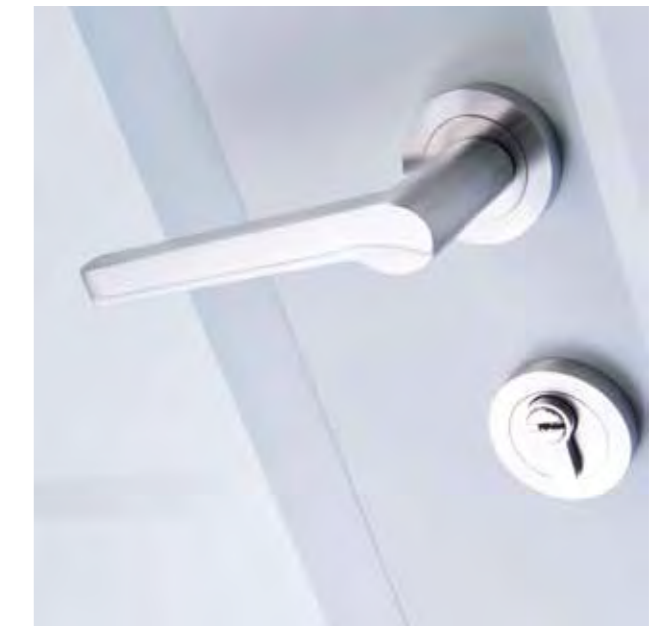

OPTION 1
Bar handle with escutcheon plate on the outside with anti-viral handle with escutcheon on the inside.

OPTION 2
Anti-viral handle with escutcheon on the outside and inside.

Contemporary Door Handles

We offer modern, stainless steel handles to give our Contemporary, Silka and Modò ranges a super-sleek look.

1800mm Bar Handle

1200mm Bar Handle

600mm Bar Handle

Waist high lock system with round escutcheon plate and Karcher lever handle.