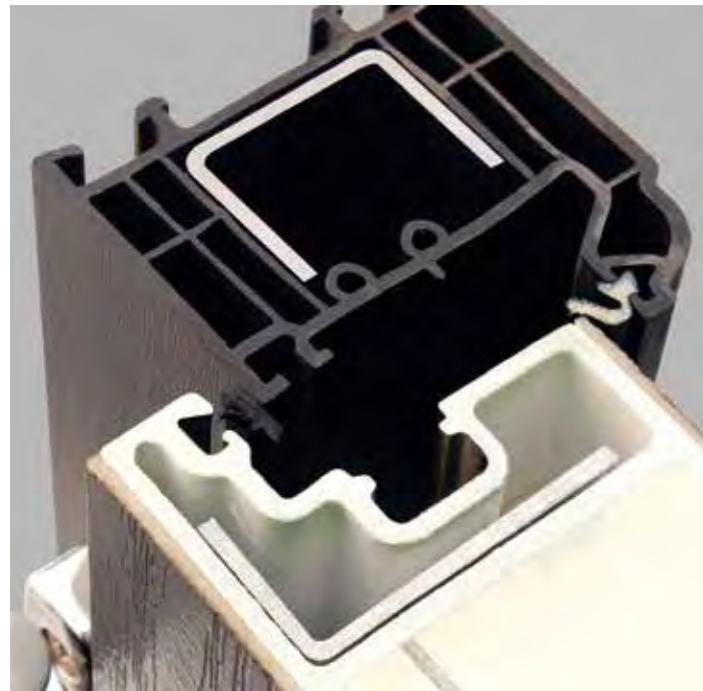

We've got your back. And your front.

Install an Apeer door and you'll have the weight of our entire design team and security specialists protecting you and your home from intruders. Our doors comfortably exceed all industry standard impact and cut-through tests.

Secured by Design doors must be ordered with laminated glass.