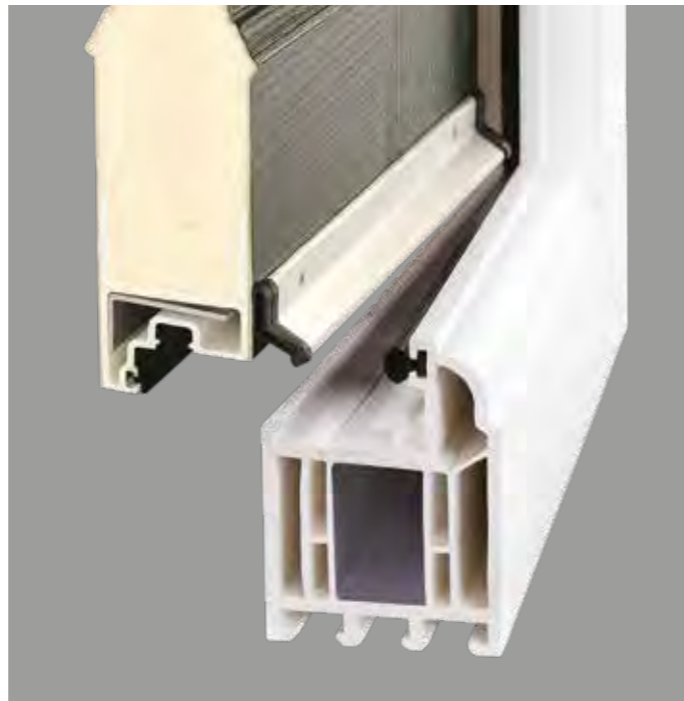

uPVC Full Frame Threshold
Distance from bottom of door leaf to bottom of threshold 43mm