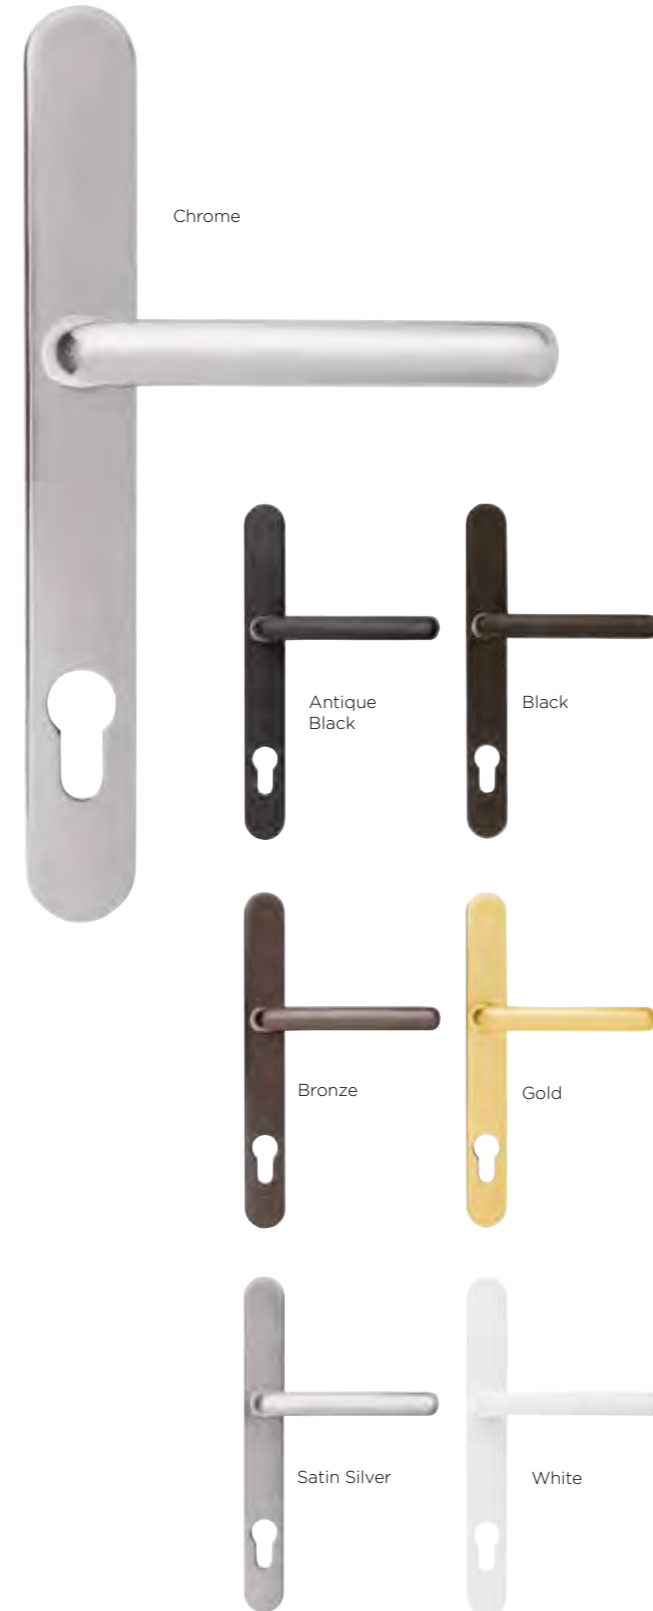

Classic Lever Handles
(also available with split handle)