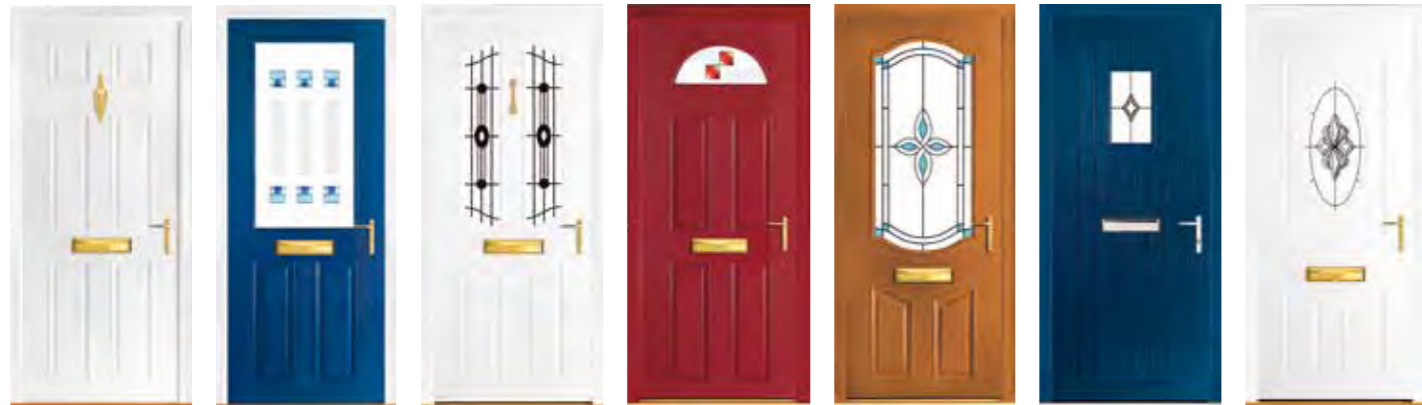

TRADITIONAL DOORS

Available in Apeer 70mm double rebate (AP) and Apeer 44mm single rebate (MO).

The Traditional Collection door styles are available as solid doors with no glass.

Dunluce
APA / MOA

Longthorpe
(Glass FT31)
APG / MOG

Portland
(Glass LF515)
APL / MOL

Chester
(Glass FT29)
APC / MOC

Wardour
(Glass LF545)
APT / MOT

Hanwell
(Glass BO500)
APY / MOY

Lambton
(Glass B07)
APS / MOS