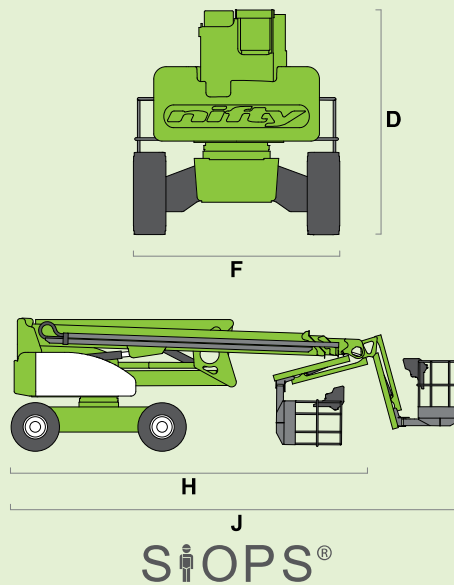

AJ Access Platforms
Pill Way
Severn Bridge Industrial Estate
Caldicot
South Wales
NP26 5PU
Email: sales@accessplatforms.com
Tel: 01291 421155

IS-101