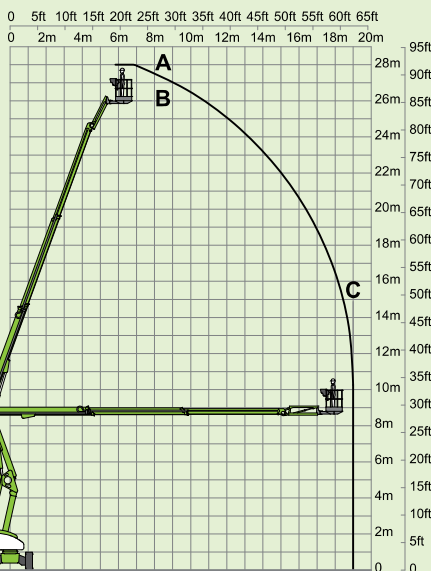

AJ Access Platforms
Pill Way
Severn Bridge Industrial Estate
Caldicot
South Wales
NP26 5PU
Email: sales@accessplatforms.com
Tel: 01291 421155

IS-101