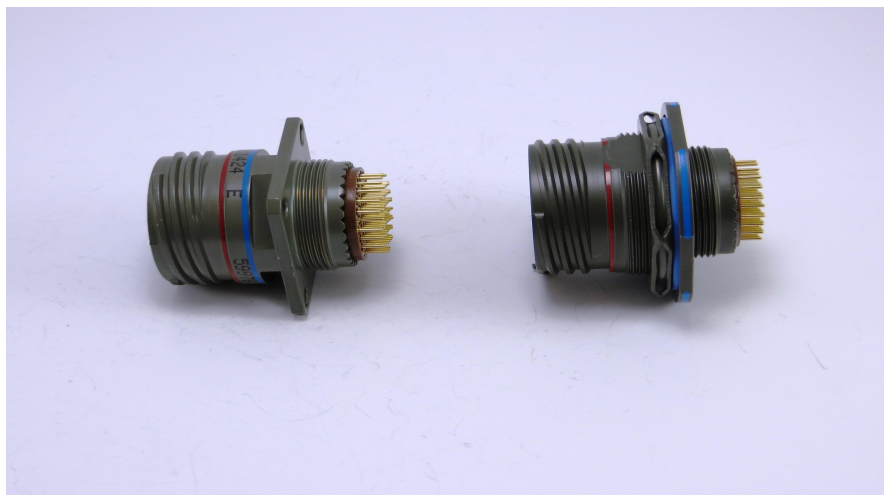

Phone: 954-746-9929 • Fax: 954-746-9448 • Toll Free: 800-896-7153
Email: info@benchmarkconnector.com • www.benchmarkconnector.com