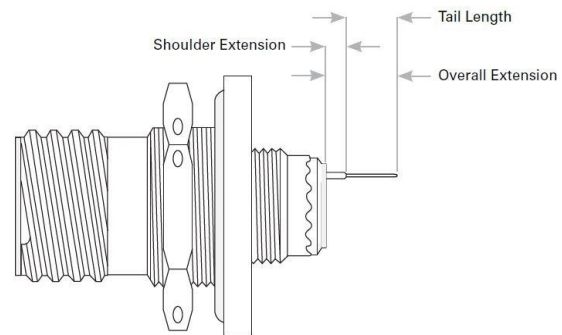

# BENCHMARK Connector Corp.

Let Benchmark take a rugged, highly reliable Military Spec connector and make it even better by adding PCTail contacts.

Eliminate those bulky pigtails, maximize signal integrity and do away with the labor involved in crimping each termination by using PC Tail contacts for a direct board mounting solution.

Just provide your Benchmark connector specialist with your mounting hole diameters and the three dimensions listed below on the preferred shell style and we will do the rest.

Wall Mount Receptacle  
PC Tail Contact Extension