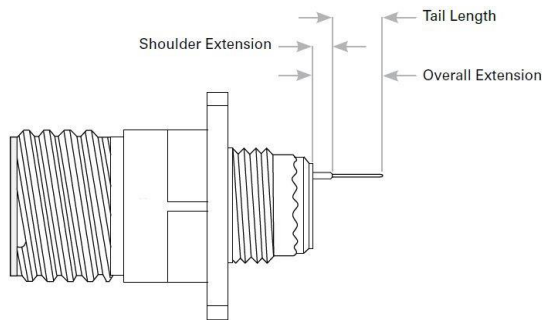

# BENCHMARK Connector Corp.

Let Benchmark take a rugged, highly reliable Military Spec connector and make it even better by adding PCTail contacts.

Eliminate those bulky pigtails, maximize signal integrity and do away with the labor involved in crimping each termination by using PC Tail contacts for a direct board mounting solution.

Just provide your Benchmark connector specialist with your mounting hole diameters and the three dimensions listed below on the preferred shell style and we will do the rest.

Wall Mount Receptacle  
PC Tail Contact Extension