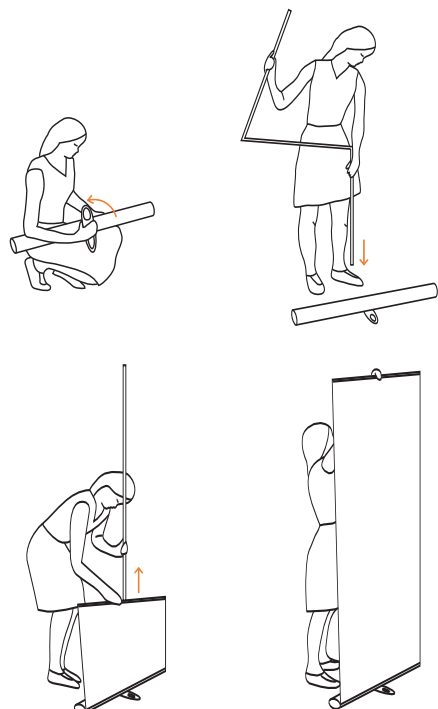

Roll Up S1 fits with all kinds of environments and it sets up in less than 30 seconds. With the display comes an attractive and durable bag that travels well.

SMART. Roll Up S1 looks good and gives your message maximum impact.

ATTRACTIVE BAG. With the display comes an attractive and durable bag.

HIGH QUALITY. The materials have been carefully chosen to make Roll Up S1 light, smart and usable.

## Roll Up S1

Roll Up S1 has two parts: cassette and support pole. It will set up in under 30 seconds. Roll Up S1 has a smart, modern design that makes it fit in all kinds of environments and gives your message maximum impact.

WEIGHT	4,0 KG (INCL. BAG)
HEIGHTS	190 / 210 / 230 CM
WIDTHS	85 / 100 CM
SETS UP	LESS THAN 30 SECONDS

We design, manufacture and sell portable marketing displays to enable an effective communication where the customers are. With high standards in design, quality and usability, the products are part of one of the most attractive offerings in the marketplace today.