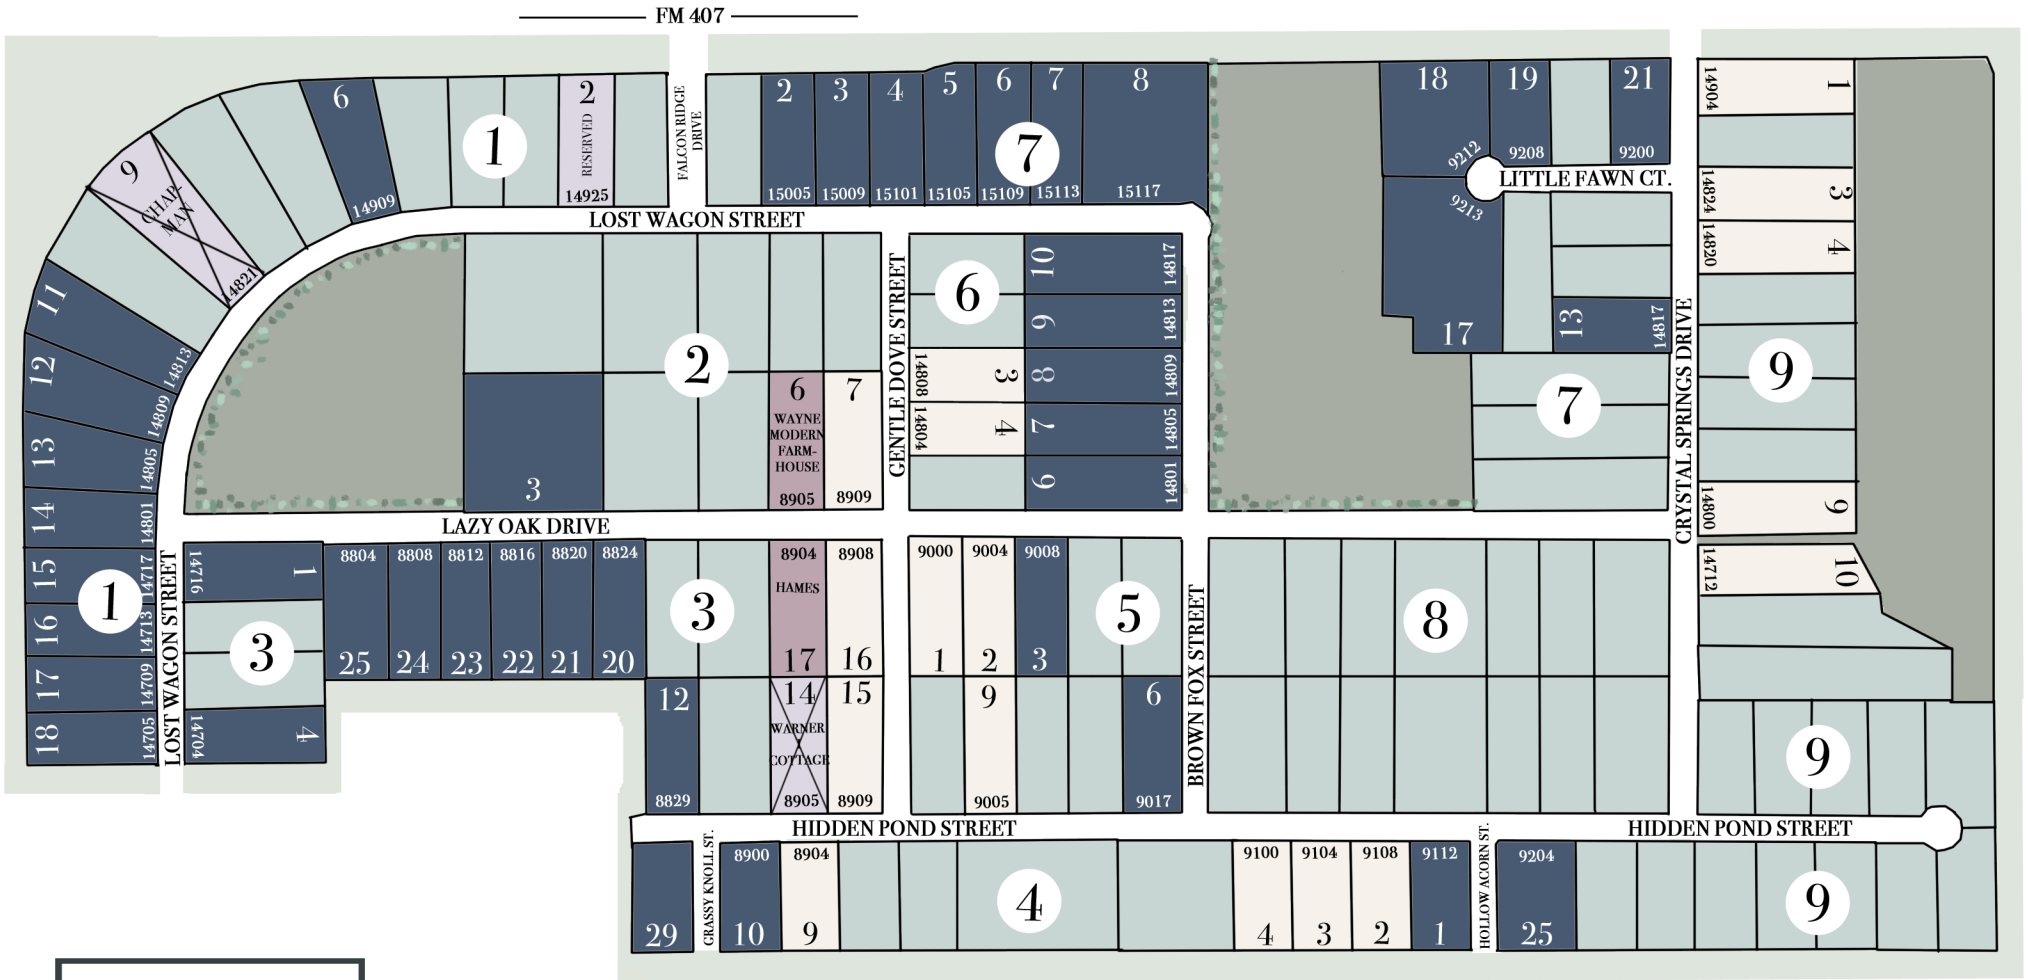

CLARITY HOMES

FALCON RIDGE

NEW FAIRVIEW, TX

**FALCON
RIDGE**

NEW FAIRVIEW, TX

CONTACT:
JOLETA WOOD
 817-205-3408
 Joleta@ClarityHomes.com

- AVAILABLE LOTS
- BUILDER LOTS
- DEVELOPER LOTS
- SOLD HOMES
- AVAILABLE MOVE-IN READY HOMES