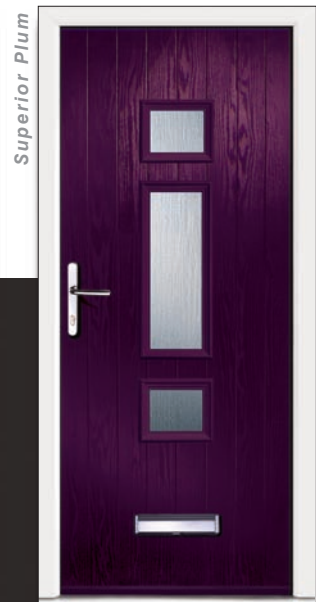

CHAPLETON B3
Glazed

Composite Colours

Standard

Make a statement, choose from one of our striking range of solid colours or woodstain finishes

Superior

A Range of shades inspired by nature to compliment your individuality and style of home, each door is custom painted to your order

“From the door style to the colour and choice of furniture, we’ll help you make a statement”