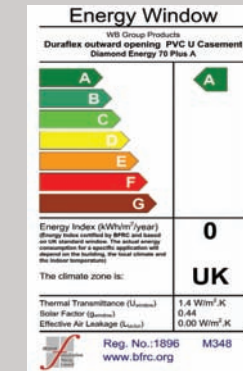

## A Rated

Our energy efficient windows have achieved the maximum rating of an **A**

**“The highest performance windows and doors – we wouldn't put our name on anything else.”**

Give yourself the home **you really deserve ...**